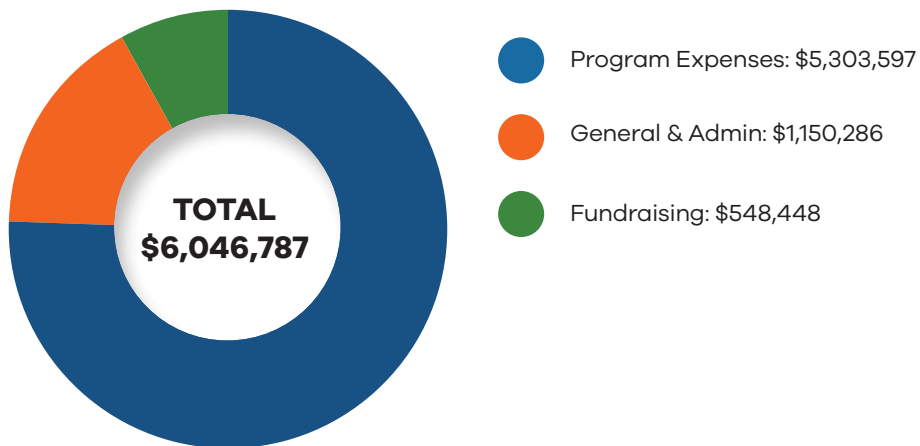

2018 EXPENSES BY CATEGORY

2018 IMPACT BY DEPARTMENT

PROGRAM	FUNDS SPENT
Community health	$1,797,518
Behavioral health	$1,030,941
Medicine	$943,967
Volunteer services	$557,956
Other	$301,123
Patient assistance	$256,905
Women, children, and adolescents	$200,531
Trauma and emergency medicine	$131,417
Orthopedics	$83,239

TOTAL: $5,303,597