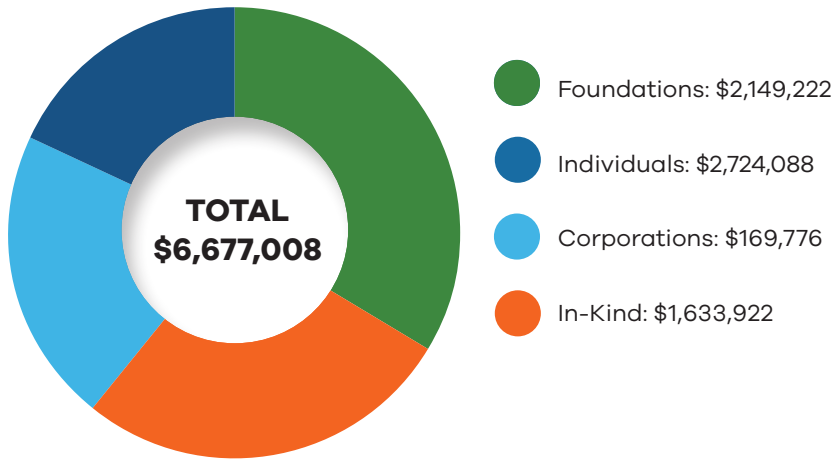

2018 REVENUE BY DONOR TYPE