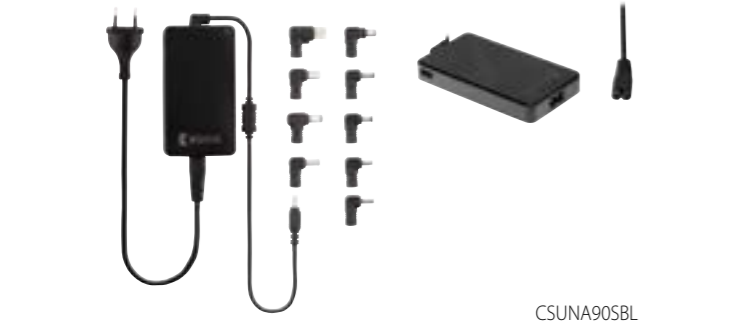

CS7800PB001BL Black
CS7800PB001WH White

POWER BANK 4400 MAH 5 V - 1 A

CS4400PB001BU Blue
CS4400PB001GR Green
CS4400PB001PI Pink
CS4400PB001WH White

UNIVERSAL SLIM LINE NOTEBOOK ADAPTER 90 W WITH USB PORT