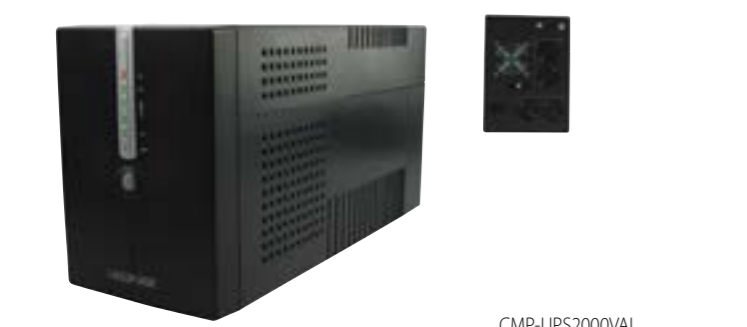

Energy
UPS

UNINTERRUPTIBLE POWER SUPPLY 2000 VA UPS 1200 W