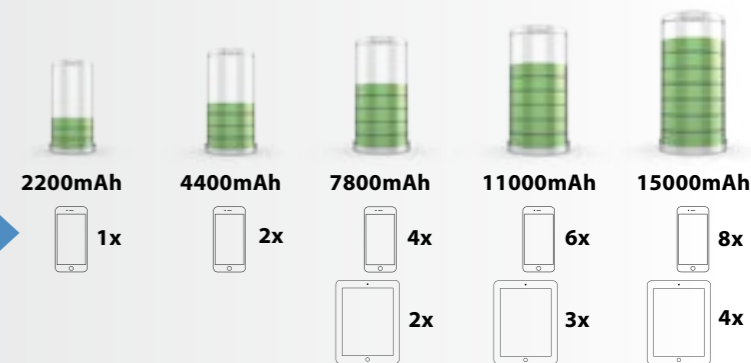

Empty battery?
Never again with a **powerbank!**

How many times can you fully charge?

*Number of full charges is based on an average battery capacity