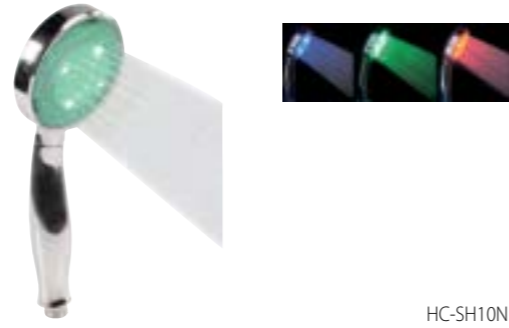

LED SHOWER HEAD TEMPERATURE COLOURS

HC-SH10N