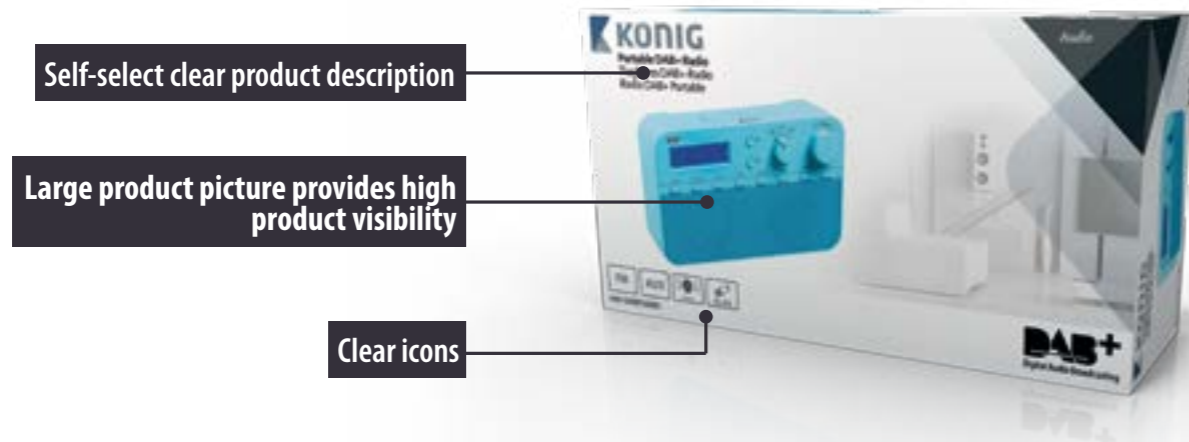

Audio

Philosophy

Music is very important in the lives of many people. It is the key to inspiration and creativity, it can create a mood and enhances or soothes emotion.

With our audio concept we aim to make it possible for everyone to listen to their music the way it is meant to be. König stands for good quality sound and a good-looking, customary design.

through supply chain excellence and advanced logistics.

This way, we can guarantee the best possible margins, competitive pricing and great sell-out.

We closely follow the market trends and the König audio range offers products with the latest technologies, like DAB+, Bluetooth and NFC. In addition, we commit ourselves to offering our customers outstanding availability and short lead times, which we achieve

'With the complete audio range, König offers a good solution for all user applications and a broad audience.'

Self-select retail packaging

We chose clear modular packaging to serve this category as they create a well-organized and professional look on shelves. Moreover, your customers can easily find what they are looking for thanks to the icons on the packaging, which clearly show the unique selling points of a product. The Bluetooth products are easily recognised by a different colour scheme.

Assortment

Our audio assortment represents a complete range in the following sub-categories:

- Headphones / headsets
- Speakers
- Radios
- Portable audio
- Home audio
- Microphones
- DJ & Entertainment
- Communication

POS material and rich content

Rich content such as clear pictures and movies are available, as well as in-store headers and leaflets for your customers.

Retail concepts

You can choose between a large variety of retail concepts, each with their own focus.