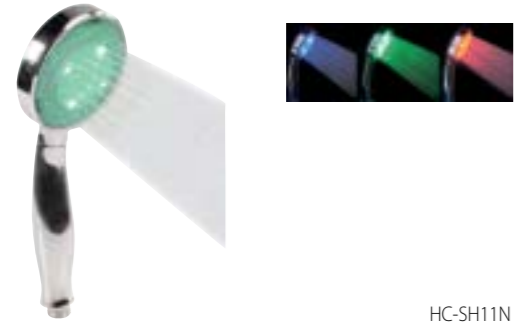

LED SHOWER HEAD RANDOM COLOURS

HC-SH11N