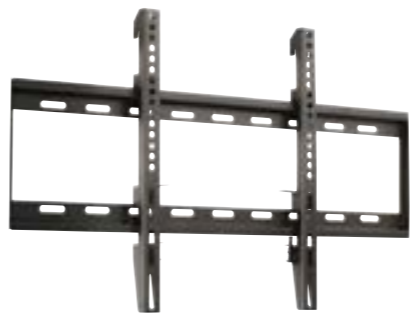

WALL MOUNT FIXED 42-65" / 107-165CM

KNM-LF10