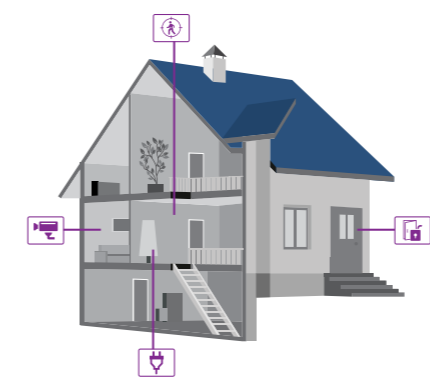

WILD LIFE CAMERA 6 MEGA PIXEL

SAS-DVRODR11

WILD LIFE CAMERA 12 MEGA PIXEL WITH INTEGRATED LCD

SAS-DVRODR21

WILD LIFE CAMERA 12 MEGA PIXEL WITH GPRS/MMS

SAS-DVRODR31

Smart Home Security: be in control

Control a device at home through a smartphone, that is the essence of smart home. Through plug and play solutions, smart home is becoming more and more popular. It is possible to create an environment where convenience, safety and energy saving are fully in your control.

König smart home security enables you to manage your home security and appliances from anywhere in the world. The free app enables remote viewing and controlling. In addition, the set is expandable with extra accessories.

By adding smart power sockets, for example, you can operate connected electric appliances remotely, combining safety with convenience.

SMART HOME SECURITY SET

- 1X GATEWAY
- 1X INDOOR SIRENE
- 2X DOOR/WINDOW SENSOR
- 2X REMOTE CONTROL
- 1X MOTION SENSOR
- 1X IP CAMERA