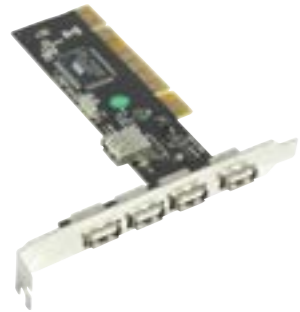

CMP-USBCARD2HS

2X USB 3.0 PCI EXPRESS

CMP-PCIE2USB3

UNIVERSAL COMPUTER LOCK 1.80 M

CMP-SAFE3

UNIVERSAL COMPUTER LOCK 3.00 M

CMP-SAFE3/3

PCI NETWORK CARD 10 / 100 / 1000 MBPS