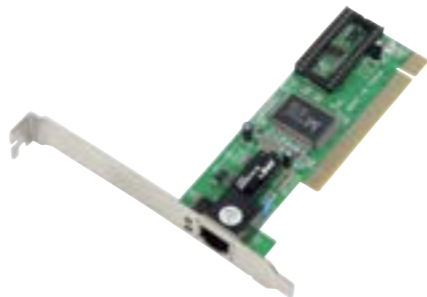

PCI NETWORK CARD 10/100 MBPS

CMP-NWCARD12