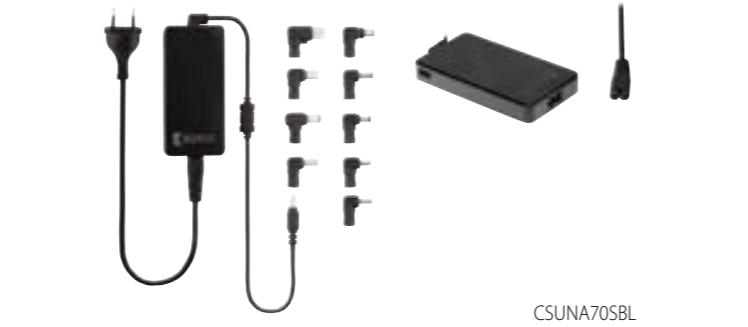

SILENT PC POWER SUPPLY 450W ATX

	CSUNA70SBL	CSUNA90SBL
Max. output power:	70 W	90 W
Input voltage:	100 V - 240 V	
Output voltage:	15 V - 19.5 V	
USB output:	1x 5 V 1 A	
Adapter dimensions:	114.7 x 55 x 16.6 mm	120 x 66 x 17.6 mm
AC cable:	1.5 m black	
Standby wattage:	0.3 W	

UNIVERSAL SLIM LINE NOTEBOOK ADAPTER 70 W WITH USB PORT

CSUNA70SBL

COMPUTER POWER SUPPLY 350W ATX