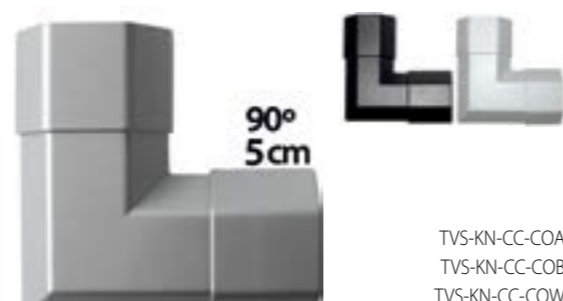

SILVER COLOURED CORNER FOR THE TVS-KN-CC110A

TVS-KN-CC-COA Silver
TVS-KN-CC-COB Black
TVS-KN-CC-COW White