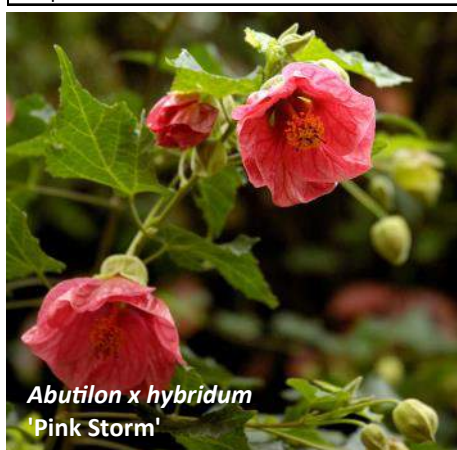

Plant Name	Common Name	Flower Details		$					
		Color	Period						
Exotics									
Abelia x grandiflora 'Nana'	Special Dwarf Abelia	white	Sep-Feb	$3.49	E	PS	H	SH1	
Abutilon x hybridum 'Pink Storm'	Dark Pink Chinese Lantern	dark pink	All Year	$5.99	E	PS	M	SH3	
Acer palmatum	Special Japanese Maple	red purple	Sep-Oct	$3.49	D	SU	H	T1	
Ajuga reptans 'Catlins Giant'	Purple Carpet Bugle Flower	blue	Oct-Dec	$5.99	E	PS	M	GC	
Akebia longeracemosa	Fragrant Akebia	maroon	Sep-Nov	$5.99	E	PS	M	C	
Alcea rosea nigra 'The Watchman'	Special Hollyhock The Watchman	dark burgundy	Nov-Mar	$3.49	E	PS	M	SH2	
Anthemis 'Susanna Mitchell'	Susanna's Hardy Daisy	white/yellow	Nov-Apr	$5.99	E	PS	M	SH2	
Argyranthemum frutescens 'Pink Anemone'	Pink Daisy	pale pink	All Year	$5.99	E	SU	H	SH2	
Bergenia cordifolia 'Shoeshine Rose'	Rose Pigsqueak	deep rose	Sep-Nov	$5.99	E	PS	M	SH0	
Brugmansia 'Burnt Orange' 75mm	Burnt Orange Angel's Trumpet	orange	Nov-Feb	$8.49	E	PS	S	T1	
Brugmansia versicolor 'Frilly Pink' 75mm	Frilly Pink Angel's Trumpet	pink	Nov-Feb	$8.49	E	PS	S	T1	
Buddleja davidii 'Black Knight'	Black Butterfly Bush	deep purple	Nov-Jan	$5.99	E	PS	M	SH3	
Buddleja davidii 'Pink Delight'	Pink Butterfly Bush	pink	Nov-Jan	$5.99	E	PS	M	SH3	
Buddleja davidii 'White Bouquet'	White Butterfly Bush	white	Nov-Jan	$5.99	E	PS	M	SH3	
Buddleja 'Silver Anniversary'	Silver Buddleja	white	Feb-May	$5.99	E	PS	M	SH3	
Buddleja x weyeriana 'Moonlight'	Special Pale Butterfly Bush	pale yellow	Oct-Dec	$3.49	E	PS	H	SH3	
Buxus longifolia	Special Skinny Box	pale yellow	Sep-Nov	$3.49	E	PS	H	SH3	
Buxus microphylla 'Faulkner'	Faulkner's Box	pale yellow	Sep-Nov	$5.99	E	PS	H	SH1	
Buxus sempervirens	English Box	pale yellow	Sep-Nov	$5.99	E	PS	H	SH3	
Carex albula 'Frosted Curls'	Special Carex	ivory	Nov-Jan	$3.49	E	PS	M	G	
Caryopteris x clandonensis 'Lisaura'	Hint of Gold	deep blue	Feb-May	$5.99	E	PS	M	SH2	
Choisya ternata	Mexican Orange Blossom	white	Sep-Nov	$5.99	E	SU	L	SH2	
Clematis montana	White Clematis	white	Oct-Dec	$5.99	E	PS	M	C	
Clematis montana rubens	Pink Clematis	deep pink	Oct-Dec	$5.99	E	PS	M	C	
Clivia miniata 'Twins' 75mm	Kaffir Lily	orange	Aug-Nov	$9.49	E	F	L	CL	
Coleonema pulchrum 'Aureum'	Golden Diosma	pink	Jul-Nov	$5.99	E	PS	L	SH2	
Coleonema pulchrum compactum	Dwarf Pink Diosma	pink	Jul-Nov	$5.99	E	PS	L	SH2	
Coprosma x kirkii	Special Coprosma	ivory	Oct-Nov	$3.49	E	PS	M	GC	
Cuphea hyssopifolia 'Golden Ruby'	Golden Cuphea	red purple	All Year	$5.99	E	PS	L	R	
Dahlia imperialis 'Costa Rica' 75mm	Soft Pink Tree Dahlia	pink	Apr-Aug	$8.49	E	PS	L	SH3	
Dahlia imperialis 'Double White' 75mm	Double White Tree Dahlia	white	Apr-Aug	$8.49	E	PS	L	SH3	
Dahlia imperialis 'Pink' 75mm	Pink Tree Dahlia	pink	Apr-Aug	$8.49	E	PS	L	SH3	
Dahlia imperialis 'White' 75mm	White Tree Dahlia	white	Apr-Aug	$8.49	E	PS	L	SH3	
Dianthus caryophyllus 'Raspberry Ripple'	Raspberry Ripple Carnation	ruby + white	Nov-Mar	$5.99	E	SU	M	R	
Dianthus 'Damask Superb'	Special Crimson Sweet William	crimson + black	Aug-May	$3.49	E	PS	M	R	
Dianthus 'Lionheart'	Scented Pink	pink+white	Nov-Apr	$5.99	E	SU	L	R	
Dianthus 'Olde English'	Old English Pink	pink	Nov-Feb	$5.99	E	SU	L	R	
Dianthus 'Rose Joy'	Double Pink	deep pink	Nov-Feb	$5.99	E	SU	L	R	
Dianthus 'Waltham's Beauty'	Special Marbled Dianthus	pink+white	Aug-May	$3.49	E	PS	M	R	
Diascia 'Apple Blossom'	Twinspur	pale pink	Nov-Feb	$5.99	E	PS	M	R	
Dicliptera sericea	Special Hummingbird Plant	orange	Jan-May	$3.49	E	PS	S	SH2