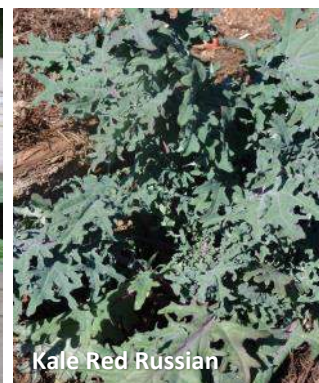

Coriander Vietnamese

Heartsease

Kale Red Russian