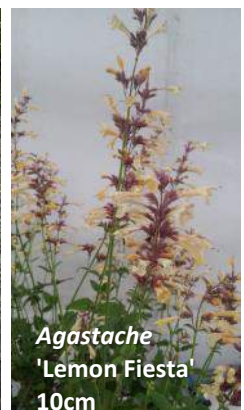

12CM

Eutrema japonicum	Wasabi	white	Oct-Nov	\$15.00	E	SF		SH1	
Piper betle	Betel Pepper	white	Nov-Feb	\$15.00	E	PS	L	HB	
Vasconcellea ↑ heilbornii	Babaco	white	Dec-Apr	\$15.00	E	SU	S	T1	

Herbs

General Herbs 9.5cm - \$8.49