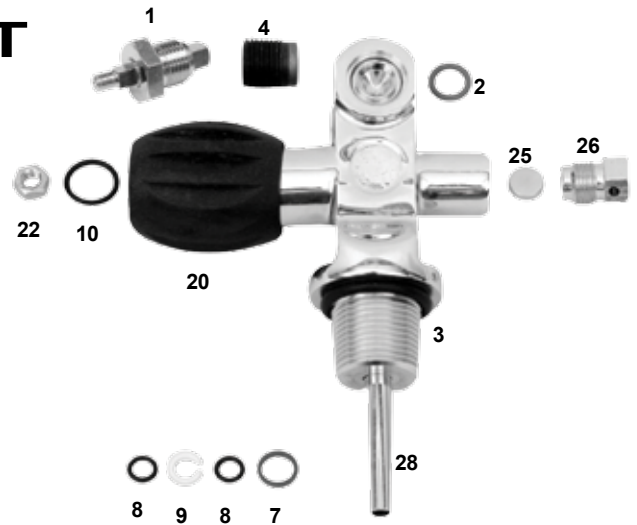

SMT VALVE PARTS

- LGVP00-AIR Service Kit SMT Valve
  (LGVP07/09/45, MA015-U, 2 x LGR010E-U, LGRM075E-U)
- LCV04-A 1. Complete Stem Assembly Incl. 7, 2x8, 9, 10
- LGVP45 4. HP-Seat SMT Valve, Oxygen ready
- LGVP07 7. Gasket
- LGR010E 8. O-Ring Stem
- LGVP09 9. Backup Ring
- LGRM075E-U 10. O-Ring Bonnet
- LGVP20 20. Handwheel elastomer
- LGVP22 22. Handwheel Nut
- LCV26-30 25.&26. Safety Plug & Burst Disk 3,000 psi (5,000 burst)
- LGVP28 28. Dip Tube
2. See Thermo valve parts above
3. See Thermo valve parts above