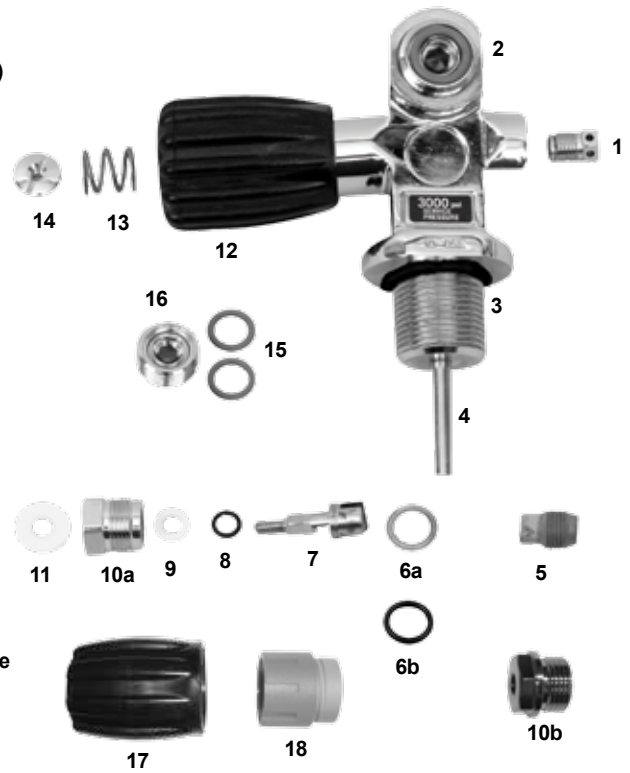

THERMO & XS SCUBA VALVE PARTS

- LVK01-AIR Overhaul Kit Thermo K-Valves (Air)
  (MA015-U, L35069-K, L5270-16N, L3100-9-U, L5270-5N)
- LVK01-EAN Overhaul Kit Thermo INT/DIN Valves (Nitrox)
  (MA015V-U, L35069-K, L5270-16N, L3100-9E-U, L5270-5N)
- L3990-5000N 1. Safety Assembly (3,000 psi), EAN ready
- TR014 2. O-Ring Valve Outlet
- TR014S 2. O-Ring Valve Outlet Polyurethane
- LGR014P9 2. O-Ring Valve Outlet Viton
- MA015 3. O-Ring Tank Neck
- MA015V 3. Viton O-Ring Tank Neck
- L5270-15N 4. Dip Tube plated (VP04 Pre 10/09), EAN ready
- LVX04 4. Dip Tube plated (VX04 Post 10/09), EAN ready
- L35069-K 5. HP-seat, O2 ready
- L5270-16N 6a. Bonnet Gasket, EAN ready
- LVX17-E 6b. O-Ring EPDM (Bonnet)XS Scuba
- L5270-8PN 7. Stem EAN ready
- L3100-9 8. O-Ring for Stem, Thermo Valve, AIR
- L3100-9E 8. Viton O-Ring Stem Thermo
- L5270-5N 9. Stem Packing, Ean ready
- L5270-4PN 10a. Bonnet Nut, (same as Sherwood) EAN ready
- LVX10 10b. Bonnet Nut, XS Scuba
- L5240-10 11. Handwheel Washer, EAN ready
- L5240-6A 12. Handwheel - Black
- L5270-6N 12. Handwheel - Green
- L5240-9 13. Spring EAN ready
- L5240-7P 14. Handwheel Nut, EAN ready
- LVP15V 15. Viton O-Ring (Thick) Outlet DIN/INT -Thermo Pro Valve
- MP31B 15. O-Ring (Thick) Outlet DIN/INT - Thermo Pro Valve
- L5440-23 16. DIN / K Insert w. Viton O-rings, EAN ready
- LVX20 17. Safety Hand Wheel insert Red&Grn XS Scuba
- LVX22 18. Safety Handwheel only - black XS scuba