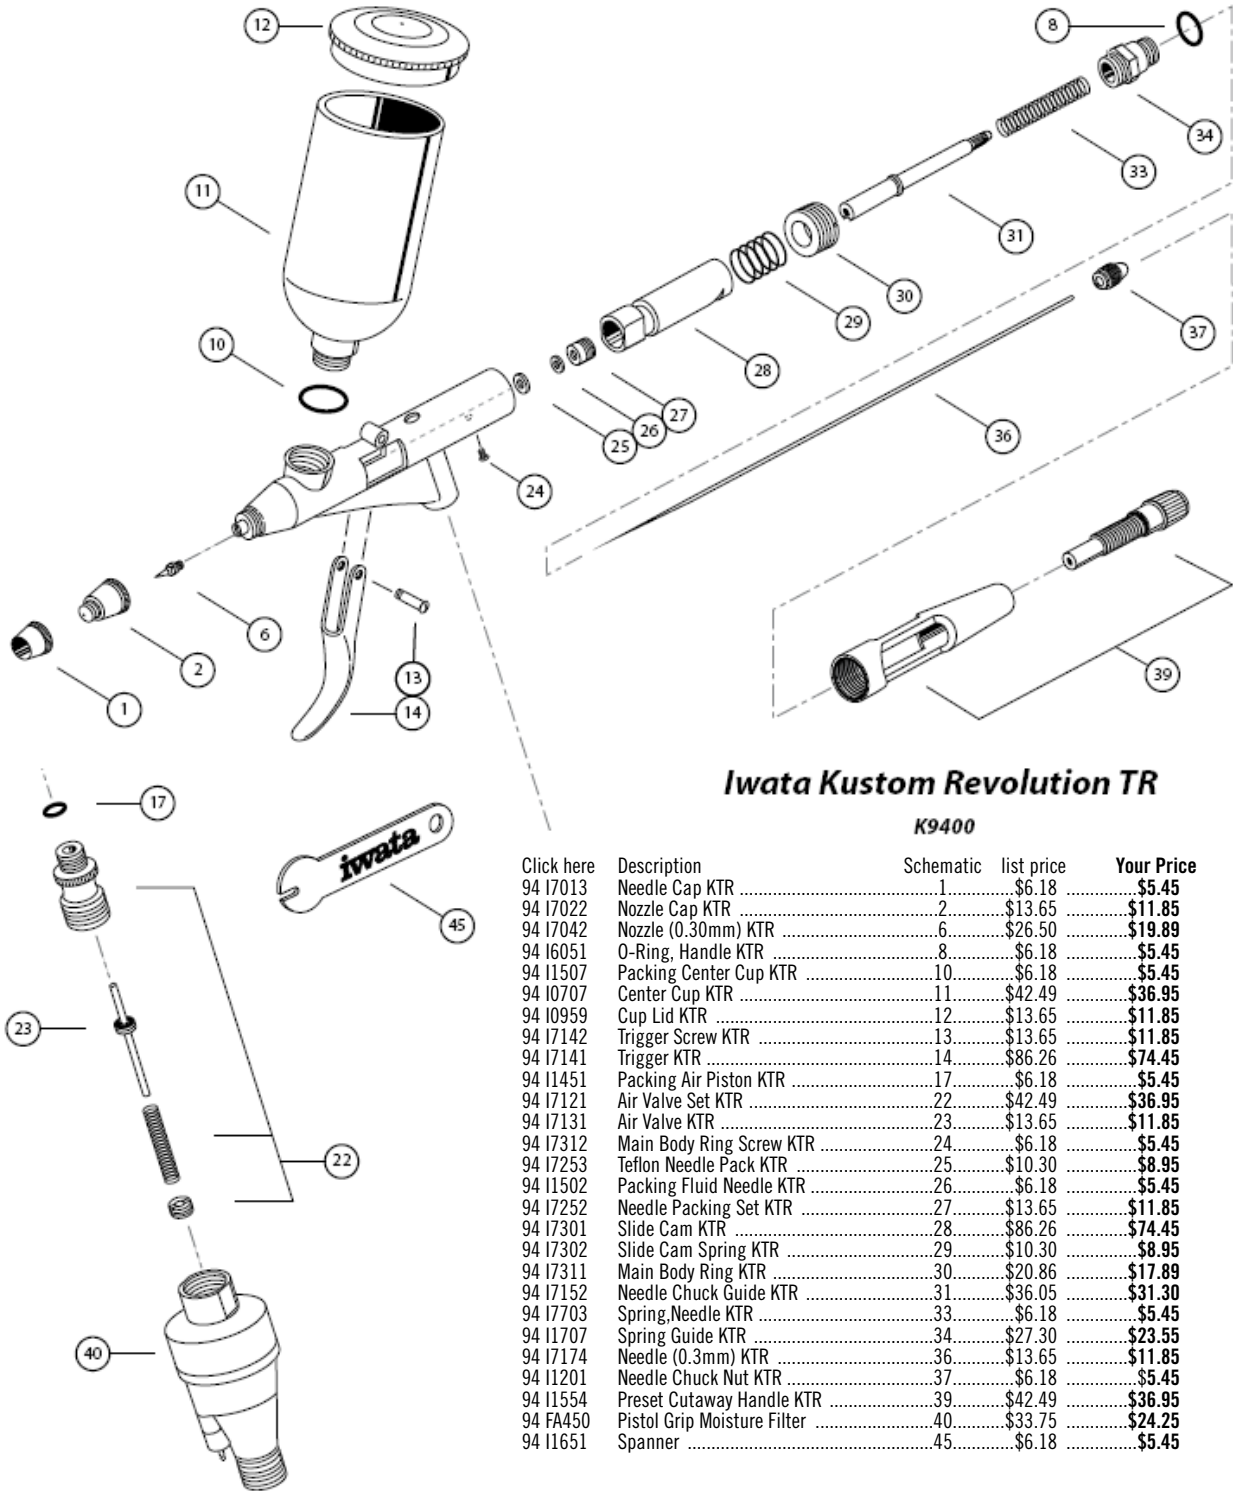

Kustom TH parts, continued from page 23

Click here	Description	Schematic	list price	Your Price
94 17152	Needle Chuck Guide KTH	31	$36.05	$31.30
94 17703	Spring, Needle KTH	33	$6.18	$5.45
94 11707	Spring Guide KTH	34	$27.30	$23.55
94 10757	Needle .5mm KTH	36	$13.65	$11.85

94 11201	Needle Chuck Nut KTH	37	$6.18	$5.45
94 11559	Pre-Set Handle KTH	39	$42.49	$36.95
94 FA450	Pistol Grip Moisture Filter	40	$33.75	$24.25
94 11651	Spanner (Nozzle Wrench)	45	$6.18	$5.45
94 11105	Air Cap (Fan Pattern) KTH	5A	$42.49	$36.95
94 11106	Air Cap (Round Pattern) KTH	5B	$42.49	$36.95