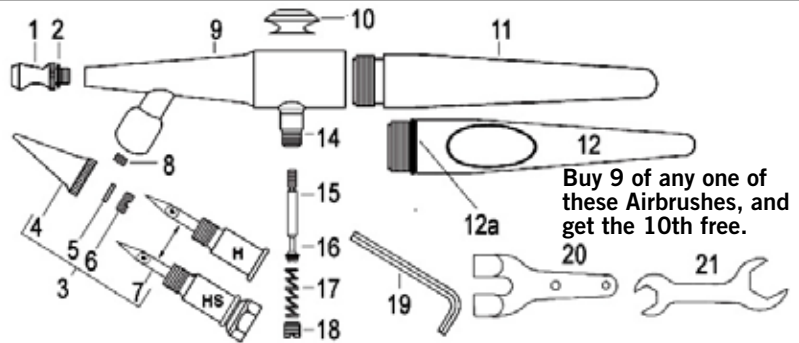

Includes one Metal Color Cup, two Bottle Assemblies, one Bottle and Cover Assembly, two Wrenches, Hanger, one-6' Air Hose, 22 Airbrush Lessons Booklet and Parts Sheet.

Order #	Description	list	sale
99 HCARD	H#3L, plus hose & btll assy	65.00	39.00
99 H-6P	H#3L Six-Pack (great discount: \$29 per brush)	285.00	171.00
99 HSET	Complete Set	96.00	57.60
99 HSSET	Complete Set, Locking Bottles	106.00	63.60