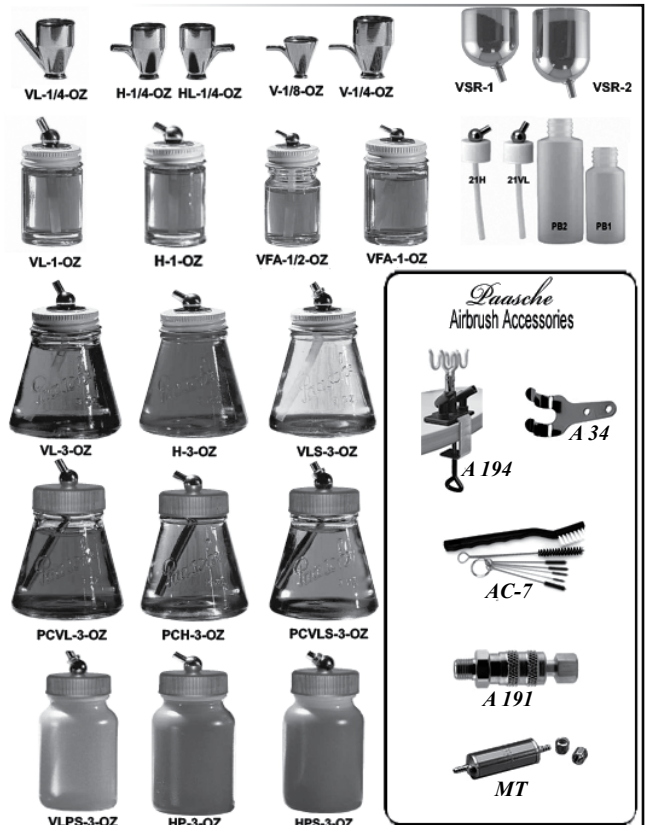

Airbrush Holder

Order #	Description	List Price	Your Price
99 A194	Holds 2 Airbrushes	19.50	13.95
99 A34	Airbrush Hanger (not shown)	2.60	1.95

Bottle Assembly Components

#	Item #	Description	Your Price
1.	99 H99	1 oz glass bottle (shown)	1.15
	99 H108	3 oz glass bottle (not shown)	1.29
	99 6217P	3 oz plastic bottle (not shown)	1.29
2.	99 H191	1 oz cap (no hole)	.65
	99 H190	3 oz cap (no hole)	.65
3.	99 5G	1 oz gasket (pack of 6)	3.55
	99 3JG	3 oz gasket (pack of 6)	3.55
4.	99 H1	H - adapter for 1 oz glass bottle (shown)	3.69
	99 H3	H - adapter for 3 oz glass bottle	3.69
	99 HP3	H - adapter for 3 oz plastic bottle	3.69
	99 VL1	VL - adapter for 1 oz glass bottle	3.69
	99 VL3	VL - adapter for 3 oz glass bottle	3.69
	99 VLP3	VL - adapter for 3 oz plastic bottle	3.69

Tubular Bottles & Assemblies

99 PB1	Bottle, 1oz empty paint bottle	.99
99 PC	Plain Bottle Cover for paint (not shown)	.40
99 PB2	Bottle, 2oz empty paint bottle	1.09
99 21H	Cover Assembly for H airbrush	3.69
99 21VL	Cover Assembly - for VL airbrush	3.69

Paasche Compressor Accessories

99 R 75	regulator gauge & moisture trap	24.95
99 HFM2	Manifold 2 valves (w/ 1/4" NPT Male Fittings)	16.25
99 HFM4	Manifold 4 valves (w/ 1/4" NPT Male Fittings)	32.65
99 HFM6	Manifold 6 valves (w/ 1/4" NPT Male Fittings)	52.95
99 HF 342	1/4" t-fitting	5.25
99 HF 33	1/4" male to male coupling	1.25
99 UM 13	1/4" female to female coupling	2.95