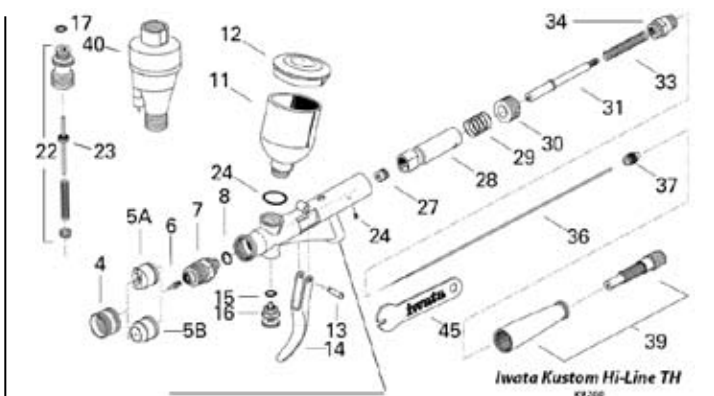

Iwata Kustom Hi-Line TH

Click here	Description	Schematic	list price	Your Price
94 I1107	Cover Ring KTH	4	$13.65	$11.85
94 I0811	Nozzle .5mm KTH	6	$42.49	$36.95
94 I0821	Head Base KTH	7	$63.35	$54.95
94 I0831	Packing Head Base KTH	8	$6.18	$5.45
94 I1507	Packing Center Cup KTH	10	$6.18	$5.45
94 I0708	Center Cup KTH	11	$63.35	$54.95
94 I7182	Lid, Colorcup KTH	12	$36.05	$31.30
94 I7142	Trigger Screw KTH	13	$13.65	$11.85
94 I7141	Trigger KTH	14	$86.26	$74.45
94 I1901	Micro Air Control Valve	16	$20.86	$17.89
94 I1451	Packing Air Valve Piston KTH	17	$6.18	$5.45
94 I7121	Air Valve Set KTH	22	$42.49	$36.95
94 I7131	Air Valve KTH	23	$13.65	$11.85
94 I7312	Main Body Ring Screw KTH	24	$6.18	$5.45
94 I1258	Needle Pack Set KTH	27	$20.86	$17.89
94 I7301	Slide Cam KTH	28	$86.26	$74.45
94 I7302	Slide Cam Spring KTH	29	$10.30	$8.95
94 I7311	Main Body Ring KTH	30	$20.86	$17.89

Click here	Description	Schematic	list price	Your Price

continued on top of next page

Shipping $9.95 for orders $25.00 - $149.99.