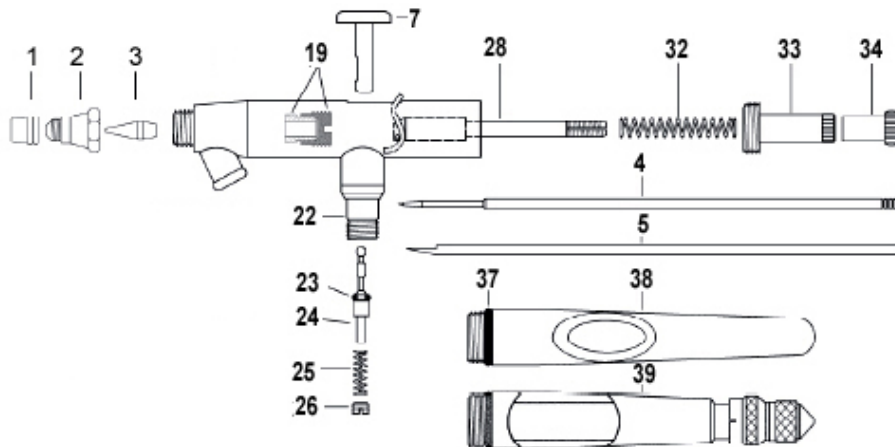

Key
Bold = New Parts

Millennium parts			
No. Order No.	Description	list	sale
1	XI-41 Needle cap	$6.10	4.55
2	VLH-1 Head #1 (aircap & body)	$7.60	5.70
2	VLH-3 Head #3 (aircap & body)	$7.60	5.70
2	VLH-5 Head #5 (aircap & body)	$7.60	5.70
3	VLT-1 Tip (nozzle) #1 fine	$6.15	4.25
3	VLT-3 Tip (nozzle) #3 med	$6.15	4.25
3	VLT-5 Tip (nozzle) #5 lg	$6.15	4.25

4	VLN-1	Needle #1 fine	$6.15	4.25
4	VLN-1pol	Needle #1(polished) fine	$7.35	5.49
4	VLN-3	Needle #3 med	$6.15	4.25
4	VLN-5	Needle #5 lg	$6.15	4.25
5	VL-54	Cleaning Reamer	$7.70	5.75
6	VL189	Head protect -storage cap	$3.40	2.55
7	MIL-13	Finger lever new style	$6.95	5.19
19	MU-612	Needle packing & nut	$4.95	3.69
22	MIL-9	Air Valve Casing	$5.85	4.39
23	A-53	Air Valve Washers (6)	$4.75	3.50

24	VL-214	Air Valve Plunger (with A-53)	$4.40	3.29
25	A-22	Air Valve Spring	$1.65	1.25
26	A-23R	Air Valve Nut	$2.30	1.75
28	MIL-4	Rocker Assembly	$7.95	5.95
32	MIL-11	Needle Spring	$1.85	1.39
33	VL-136A	Needle Adjusting Sleeve	$4.80	3.59
34	VL-141	Needle Locknut	$3.50	2.59
37	MIL-12	O-ring for MIL-10 handle	$1.35	.99
38	MIL-10	Cut-a-way handle	$8.50	6.35
39	TAL-34	Pre-set handle w/ cut-a-way (optional)	$15.95	11.95