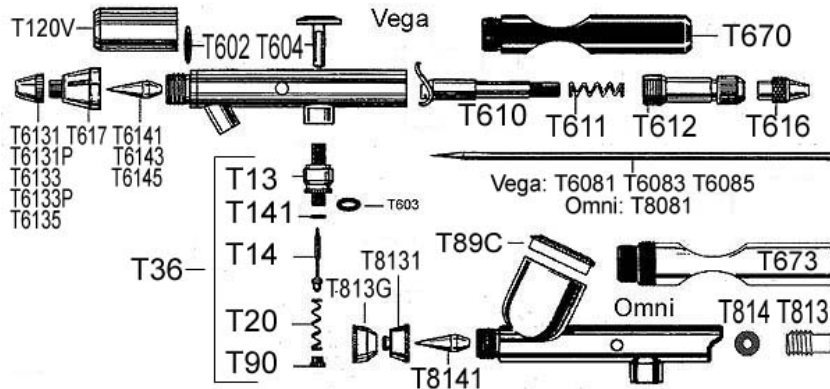

Vega and Omni

Order #	description	list price	your price
98 T120V	Protection Cap.....	2.00	1.55
98 T13	Valve Casing Unit.....	9.50	7.25
98 T14	Valve Plunger.....	3.40	2.65
98 T141	Valve Washer.....	2.70	1.95
98 T20	Valve Spring.....	1.80	1.35
98 T36	Valve Assembly (complete).....	16.00	12.25
98 T602	Vega Head "O" Ring.....	2.70	2.05
98 T604	Front Lever.....	4.20	3.20
98 T606	Rocker Lever (see T610)	N/A	
98 T607	Rocker Lever Pin (see T610)	N/A	
98 T6081	Needle (Fine) #1.....	5.50	4.20
98 T6083	Needle (Medium) #3.....	5.50	4.20
98 T6085	Needle (Heavy) #5.....	5.50	4.20
98 T609	Needle Tube (see T610)	N/A	
98 T610	Needle Tube Rocker Assembly.....	11.20	8.59
98 T611	Back Spring.....	2.50	1.89
98 T612	Spring Adjuster.....	7.10	5.45

Order #	description	list price	your price
98 T6131	Air Cap (Fine) #1.....	5.40	4.15
98 T6131P	Air Cap, Proliner (Fine) #1.....	7.40	5.65
98 T6133	Air Cap (Medium) #3.....	5.40	4.15
98 T6133P	Air Cap, Proliner (Medium) #3.....	7.40	5.65
98 T6135	Air Cap (Heavy) #5.....	5.40	4.15
98 T6141	Tip (Fine) #1.....	4.30	3.29
98 T6143	Tip (Medium) #3.....	4.30	3.29
98 T6145	Tip (Heavy) #5.....	4.30	3.29
98 T616	Needle Chuck.....	3.00	2.29
98 T617	Air Cap Body.....	12.80	9.79
98 T619	"O" ring for handle.....	1.60	1.25
98 T670	Handle.....	9.90	7.50
98 T673	Handle, Omni.....	12.20	9.35
98 T8081	Needle, Omni.....	6.20	4.79
98 T813	Needle Seal Adjuster.....	3.80	2.89
98 T8131	Air Cap, Omni.....	12.50	9.59
98 T8131G	Omni Aircap Guard.....	11.20	8.59
98 T8141	Tip, Omni.....	4.40	3.39
98 T90	Valve Nut.....	2.70	2.05