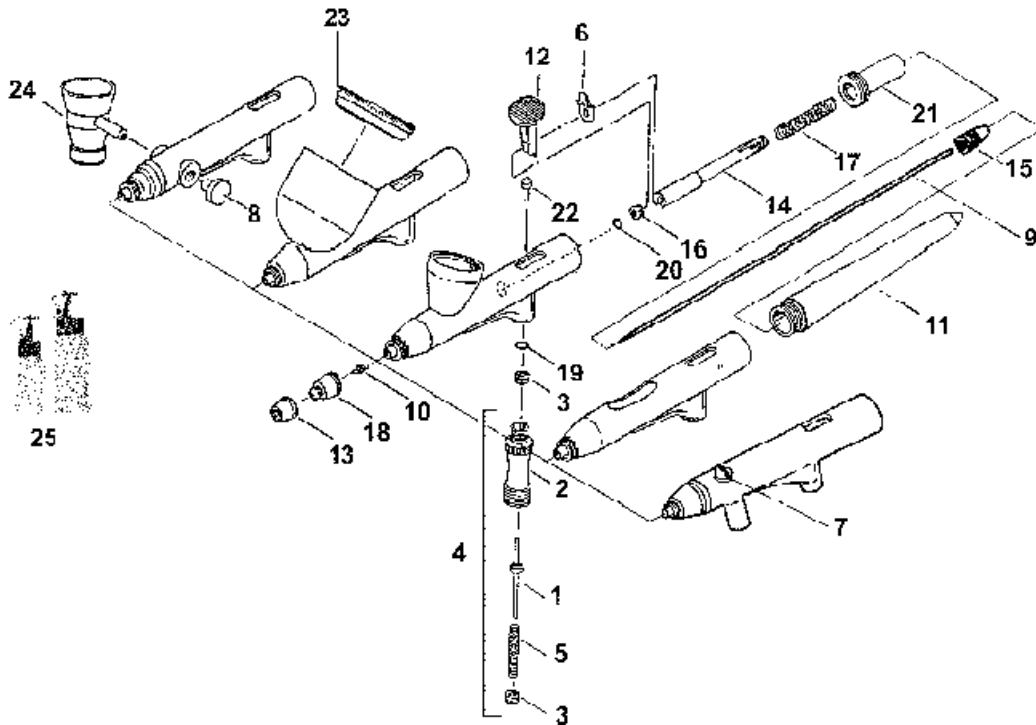

Original HP Series, only

#	Order No.	Description	For Model(s)	List Price	Our Price
6	94 10401	Auxiliary Lever	A B SB	$6.18	$5.45
	94 10404	Auxiliary Lever	C	$6.18	$5.45
	94 10405	Auxiliary Lever	BC BC2	$6.18	$5.45
9	94 10752	Needle (0.2mm)	A	$13.65	$11.85
	94 10754	Needle (0.4mm)	BC2	$13.65	$11.85
10	94 10801	Nozzle (0.2mm)	A	$42.49	$36.95
	94 10802	Nozzle (0.2mm)	B SB	$42.49	$36.95
	94 10803	Nozzle (0.3mm)	C BC	$42.49	$36.95
	94 10804	Nozzle (0.4mm)	BC2	$42.49	$36.95
	94 10852	Nozzle (0.2mm)	Optional C BC BC2	$42.49	$36.95
	94 10853	Nozzle (0.3mm)	Optional A B SB	$42.49	$36.95
11	94 10901	Handle	A B SB	$27.30	$23.55
	94 11551	Pre-Set Handle	Optional A B SB	$42.49	$36.95
	94 10902	Handle	C	$27.30	$23.55
	94 11552	Pre-Set Handle	BC BC2, Optional C	$42.49	$36.95
14	94 11151	Needle Chucking Guide	A B SB	$13.65	$11.85
	94 11152	Needle Chucking Guide	C BC BC2	$13.65	$11.85
15	94 11202	Needle Chucking Nut	C BC BC2	$6.18	$5.45
16	94 11251	Needle Packing Screw	A B SB C BC BC2	$6.18	$5.45
18	94 11402	Nozzle Cap (0.2mm)	B SB	$20.86	$17.89
	94 11404	Nozzle Cap (0.4mm)	BC2	$20.86	$17.89
20	94 11501	Packing Fluid Needle (O-ring)	A B SB	$6.18	$5.45
	94 11502	Packing Fluid Needle (O-ring)	C BC BC2	$6.18	$5.45
21	94 11701	Spring Guide	A B SB	$13.65	$11.85
	94 11702	Spring Guide	C BC BC2	$13.65	$11.85
23	94 10954	Lid Color Cup	C	$13.65	$11.85