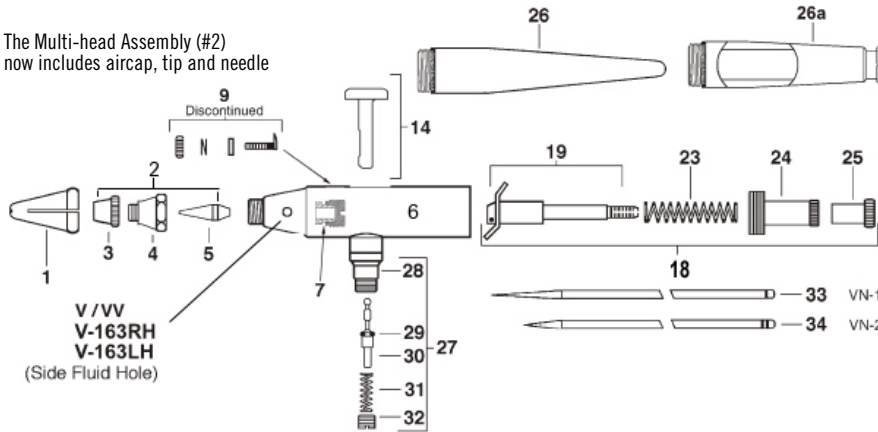

V, VJR, H/HS, VSR90*

The V, VJR and VSR90 have both a #1 Spray Pattern 1/64" – 1" for light fluids and #2 Spray Pattern 1/32" – 1" for medium fluids.

V – Siphon Feed –

Double Action – Internal Mix

Can be used with Color Cups or Bottle Assemblies. It also includes (1) ¼ oz color cup, (2) 1-oz color bottle assemblies, (1) bottle w/cap, (1) hanger, (1) 6' braided air hose and a 22 Airbrush Lessons booklet.

Order #	Description	List	Sale
99 VSET	V Set (right hand)	±26.00	75.60
99 VVSET	V Set (left hand)	±26.00	75.60

VJR – Gravity Feed –

Double Action – Internal Mix

The VJR#1 and the VJR#2 components include a hanger, wrench, head protecting cap and a 22 Airbrush Lessons" booklet.

Order #	Description	List	Sale
99 VJR#1	1/64" – 1"	±06.00	63.95
99 VJR#2	1/32" – 1"	±06.00	63.95

* VSR90#1– Gravity Feed –

Double Action – Internal Mix

The VSR90 also comes with both the #1 and #2 needle, tip and aircap components, hanger, wrench, 6 foot hose and head protecting cap.

Item discontinued.

Please see Talon Gravity Feed, page 14.

The Multi-head Assembly (#2) now includes aircap, tip and needle

No.	Order No.	Description	list	sale
19	V-191A	Rocker Assembly	7.95	5.95
23	V-140	Spring	2.00	1.50
24	V-136A	Needle Adjusting Sleeve	4.70	3.50
25	V-141	Locknut	2.30	1.75
26	F-143	Handle (V, VJR)	3.55	2.65
26a	TAL-34	Handle, Pre-Set, opt.	15.95	11.95
27	V-176	Air Valve Assembly	8.95	6.70
28	V-20	Valve Casing (V, VJR, VSR)	5.95	4.45
29	A-53	Air Valve Washer (Pack of 6) - New Style	4.75	3.50
30	V-214	Valve Plunger - (New Style)	4.40	3.30
31	A-22	Air Valve Spring	1.65	1.25
32	A-23R	Air Valve Nut	2.30	1.75
33	VN-1	Needle (.25 mm)	6.15	4.59
	VN-1POL	Needle, polished (.25mm) (optional)	7.50	5.65
34	VN-2	Needle (.66mm)	6.15	4.59
n/s	V-54	Cleaning Reamer	7.95	5.95
n/s	VSR-1	1/8 oz. Metal Color Cup	8.60	6.45
		VSR90		
n/s	VSR-2	3/16 oz. Metal Color Cup	8.60	6.45
		VSR90		
n/s	AFV-143	Polished Metal Handle	7.95	5.95

"V" "VJR" "VSR90" Parts List

No.	Order No.	Description	list	sale
1	V-189	Head Protecting Storage Cap	3.40	2.55
2	VM-1	Conversion Set .25 mm (aircap, tip & needle)	14.25	10.69
	VM-2	Conversion Set .66 mm (aircap, tip & needle)	14.25	10.69
3	VA-1	Aircap .25 mm	6.10	4.59

No.	Order No.	Description	list	sale
3	VA-2	Aircap .66 mm	6.10	4.59
4	VB	Aircap Body	7.95	5.95
5	VT-1	Tip (nozzle) (.25mm)	6.15	4.59
	VT-2	Tip (nozzle) (.66mm)	6.15	4.59
7	V-218	Packing Assembly	6.95	5.20
14	V-174	Finger Lever Assembly	8.40	6.30
18	V-186	Needle Valve Assembly	11.95	8.95

H- Siphon Feed

Single Action – External Mix – Hobby and Craft

The H-Set includes all three air cap, needle and tip components (#1 spray pattern 1/32"-1"—Light fluids), (#3 spray pattern 1/32" – 1 ¼"—Medium fluids), (#5 spray pattern 1/16"-1 ½"—Heavy fluids).

Includes one Metal Color Cup, two Bottle Assemblies, one Bottle and Cover Assembly, two Wrenches, Hanger, one-6' Air Hose, 22 Airbrush Lessons Booklet and Parts Sheet.

Order #	Description	list	sale
99 HCARD	H#3L, plus hose & btll assy	65.00	39.00
99 H-6P	H#3L Six-Pack (great discount: $29 per brush)	285.00	171.00
99 HSET	Complete Set	96.00	57.60
99 HSSET	Complete Set, Locking Bottles	106.00	63.60