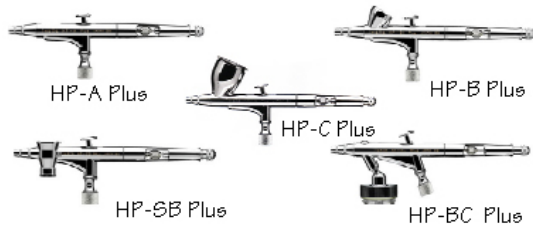

High Performance Series HP-Plus and HP-Hi-Line