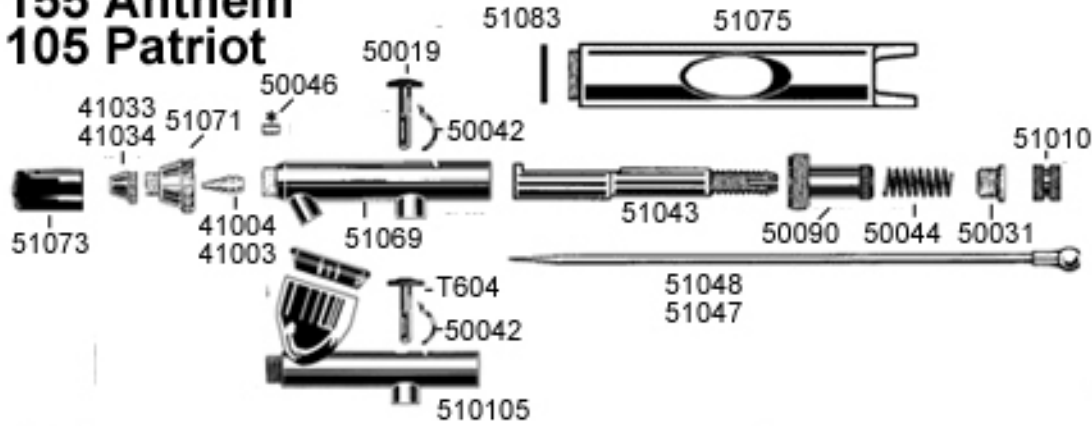

badger airbrush schematics for the 150, 100LG, 105, 155, 175 and 200

155 Anthem 105 Patriot

Air Valve Assembly, All