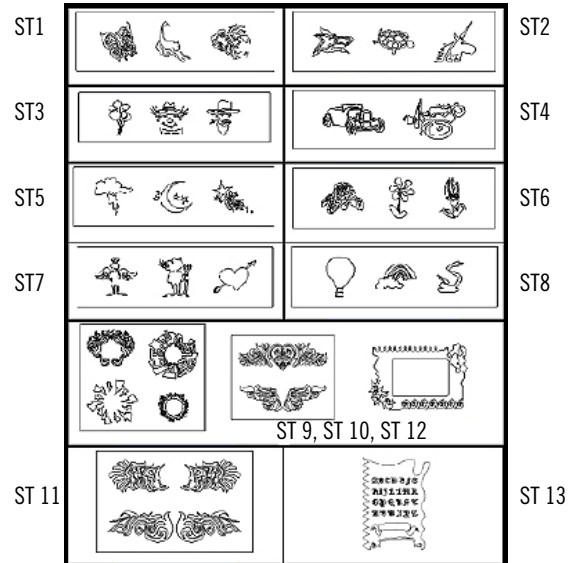

99TC2 Paasche Temporary Tattoo Clearcoat 2oz: 12.95 - a must!

Paasche Temporary Tattoo Paints last UP TO a week. The tattoo usually starts to fade by the 5th day. Again this depends on the skin type and how well you take care of the tattoo.