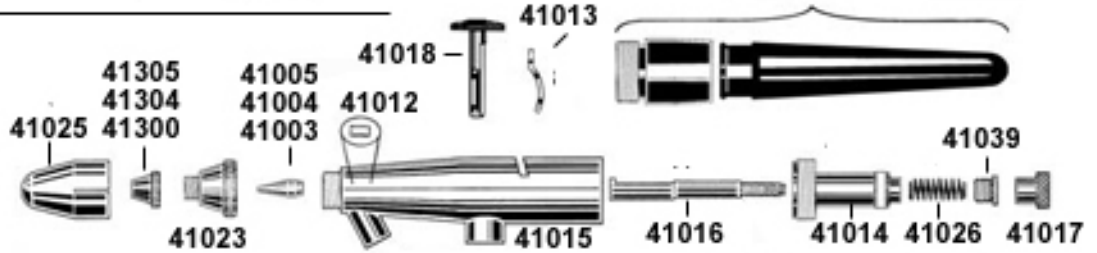

Hawaii & Alaska addresses included in USA delivered prices

badger airbrush schematics for the 150, 100LG, 105, 155, 175 and 200

155 Anthem 105 Patriot

Air Valve Assembly, All

200NH Single Action

Model 175 Crescendo