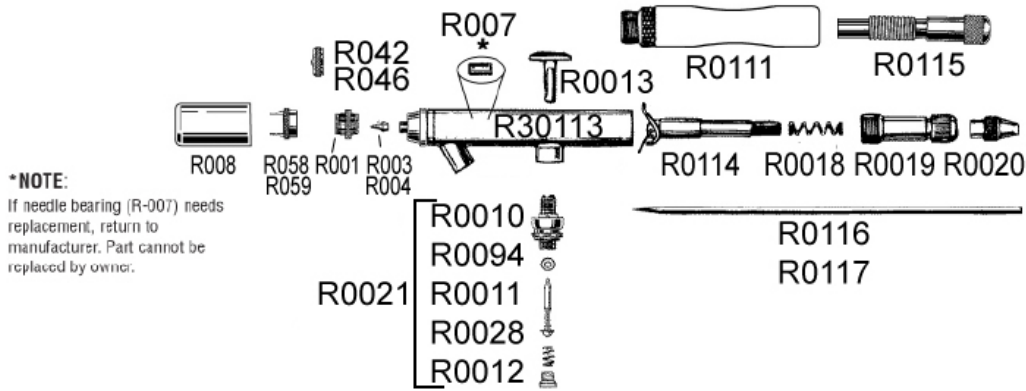

Badger Airbrushes and Parts

Order #	description	list price	your price
99 R 001	Hold down ring.....	8.70	6.55
99 R 003	Tip, ultra fine.....	8.20	6.09
99 R 004	Tip, fine.....	8.20	6.09
99 R 007	Needle bearing.....	5.10	6.79
99 R 008	Protective cap.....	2.00	1.49
99 R 0010	Valve casing.....	7.60	5.65
99 R 0011	Valve plunger.....	4.60	3.40
99 R 0012	Valve screw.....	3.40	2.55
99 R 0013	Trigger.....	8.20	6.09
99 R 0014	Needle tube & rocker assembly.....	12.80	9.49
99 R 0015	Needle tube (see R 0014)	N/A	
99 R 0016	Rocker Lever (see R 0014)	N/A	
99 R 0017	Rocker Lever Pin (see R 0014)	N/A	
99 R 0018	Spring.....	3.30	2.45
99 R 0019	Tube Shank.....	7.40	5.49
99 R 0020	Needle chuck.....	3.80	2.85
99 R 0021	Valve Assembly.....	16.10	11.95

Order #	description	list price	your price
99 R 0023	Screw (needle seal adj.).....	4.80	3.55
99 R 0028	Valve Spring.....	2.20	1.65
99 R 0094	O Ring.....	1.90	1.45
99 R 0111	Handle.....	16.40	12.15
99 R 0115	Rear adjustig screw.....	6.80	5.05
99 R 0116	Needle ultra fine.....	12.00	8.89
99 R 0117	Needle, fine.....	12.00	8.89
99 R 042	Spray regulator UltraFine.....	12.00	8.89
99 R 046	Spray regulator, fine.....	12.00	8.89
99 R 058	Sprag Reg.U.F. w/ arm.....	9.90	7.35
99 R 059	Sprag Reg.fine w/ arm.....	9.90	7.35
99 R 081	Color cup cap.....	3.20	2.39
99 R 1 0114	Shell w/bearing Velocity.....	74.30	54.95
99 R3 0026	Color cup cap.....	3.20	2.39
99 R3 0027	Color cup 1/4 oz.....	12.60	9.35
99 R3 0113	Shell w/bearing Rage.....	71.00	52.55