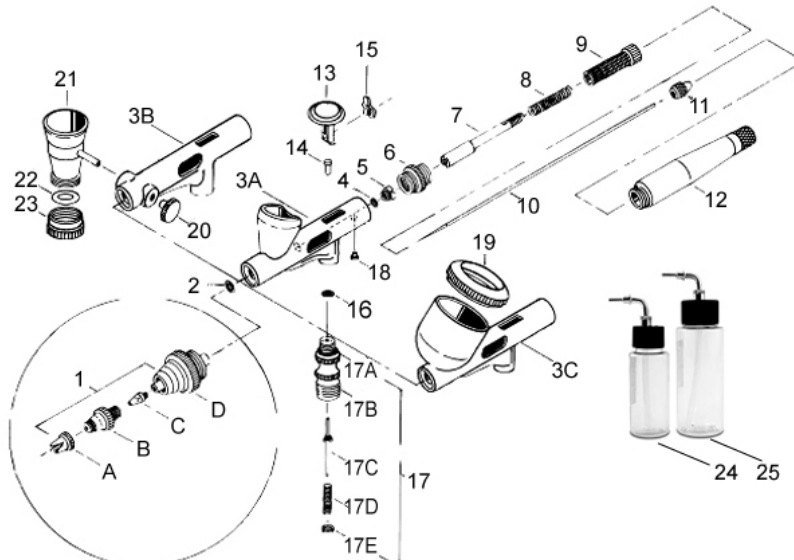

#	Order #	Description	list price	Your Price
15	94 I5151	Auxiliary Lever, Micron	$10.30	$8.95
16	94 I5801	O-Ring, Valve Piston (2 Ea.).....	$10.30	$8.95
17	94 I5101	Air Valve Set, Micron	$63.35	$54.95
17B	94 I5102	Air Valve Body Micron	$36.05	$31.30
17C	94 I5051	Air Valve, Micron.....	$13.65	$11.85
17D	94 I5104	Air Valve Spring Micron	$10.30	$8.95
17E	94 I5103	Air Valve Guide, Micron	$10.30	$8.95
18	94 I5551	Needle Chucking Guide Screw	$10.30	$8.95
19	94 I5301	Lid, Fluid Cup	$27.30	$23.55
20	94 I0452	Blanking Cover CM-SB	$6.18	$5.45
21	94 I0703	Side Cup (1/8 Oz) CM-SB	$42.49	$36.95
22	94 I1505	Gasket (For Lower Lid I0956).....	$6.18	$5.45
23	94 I0956	Lid, Lower (For 1/4oz Side Cup).....	$10.30	$8.95
24	94 I4501S	Bottle, Side Feed 1oz Clear Cylinder	8.63	$6.25
NS	94 I4701S	Bottle, Side Feed 1oz Solvent Proof.....	8.63	$6.25
25	94 I4502S	Bottle, Side Feed 2oz Clear Cylinder	8.63	$6.25
NS	94 I4702S	Bottle, Side Feed 2oz Solvent Proof.....	8.63	$6.25
25	94 I6051	O-Ring, Handle CMC Plus	$6.18	$5.45
29	94 I1901	Micro Air Control Valve	$20.86	$17.89
30	94 I1902	Micro Air Control Valve, O-Ring only.....	$6.18	$5.45
NS	94 I0704	Side Cup W/Lid (1/4 Oz.) CM-SB.....	$42.49	$36.95
NS	94 I0706	Side Cup W/Lid (1/2 Oz) CM-SB.....	$42.49	$36.95
NS	94 I0957	Lid, Top (For 1/4oz Side Cup).....	$10.30	$8.95
NS	94 I1651	Spanner.....	$6.18	$5.45