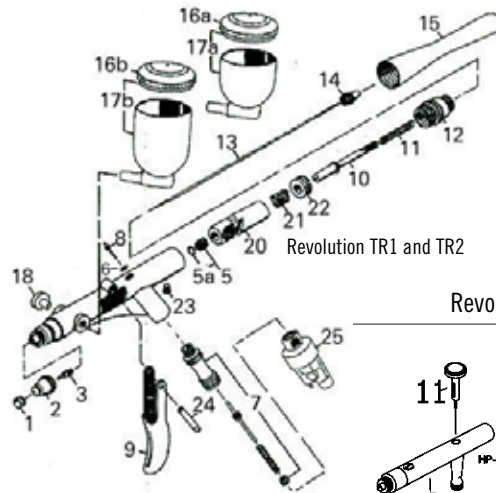

#	Order #	Description	Hst	Sale Price
1	94 1701 1	Needle cap TR2	6.18	.... 5.45
	94 1701 3	Needle cap TR1	6.18	.... 5.45
2	94 1702 1	Nozzle cap TR2	13.65	.. 11.85
	94 1702 2	Nozzle cap TR1	13.65	.. 11.85
3	94 1704 1	Nozzle (.5mm) TR2	26.50	.. 19.89
	94 1704 2	Nozzle (.3mm) TR1	26.50	.. 19.89
5	94 1725 2	Needle packing set	13.65	.. 11.85
5a	94 1150 2	Needle packing	6.18	.... 5.45
6	94 1145 1	Valve packing o-ring	6.18	.... 5.45
7	94 1712 1	Air valve set	42.49	.. 36.95
8	94 1713 1	Valve piston	13.65	.. 11.85
9	94 1714 1	Trigger	86.26	.. 74.45
10	94 1715 2	Needle chucking guide	36.05	.. 31.30
11	94 1770 3	Needle spring	6.18	.... 5.45
12	94 1770 2	Spring guide	27.30	.. 23.55
13	94 1717 4	Needle (.5mm) TR2	13.65	.. 11.85
	94 1717 5	Needle (.3mm) TR1	13.65	.. 11.85
14	94 1120 2	Needle chucking nut	6.18	.... 5.45
15	94 1719 2	Handle	20.86	.. 17.89
16a	94 17181	Lid 1/3oz gravity cup	13.65	.. 11.85
16b	94 17182	Lid 1/2oz gravity cup	36.05	.. 31.30
17a	94 17201	Gravity cup 1/3oz	42.49	.. 36.95
17b	94 10706	Gravity cup 1/2oz	42.49	.. 36.95
18	94 1045 2	Blanking screw (cover)	6.18	.... 5.45
20	94 1730 1	Slide cam	86.26	.. 74.45
21	94 1730 2	Slide cam spring	10.00	.... 8.69
22	94 1731 1	Main body ring	20.86	.. 17.89
23	94 1731 2	Main body ring screw	6.18	.... 5.45
24	94 1714 2	Trigger screw	13.65	.. 11.85
25	94 F A450	Pistol grip filter	37.75	.. 24.25
26	94 K 200	Optional Kustom Grip Handle	27.41	.. 19.69
NS	I 165 1	Spanner	6.18	.... 5.45