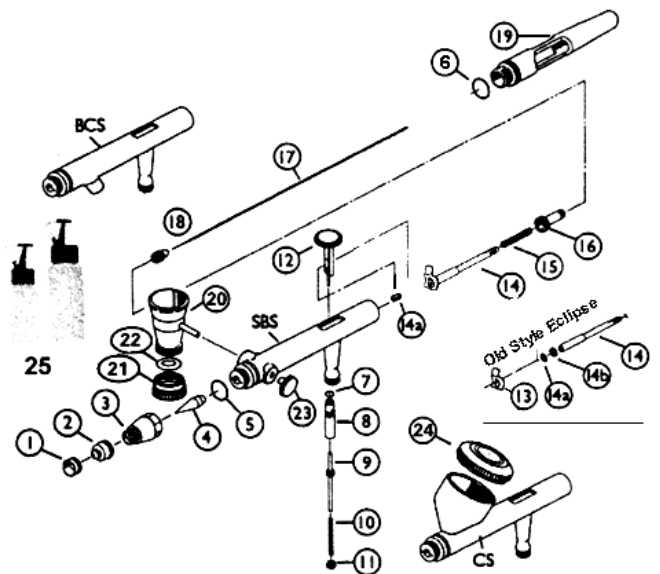

#	Order No.	Description	List Price	Our Price
1	94 I6011	Needle Cap	6.18	5.45
	94 I1050	Crown cap (opt.)	20.86	17.89
2	94 I6021	Nozzle Cap (0.5mm) BCS	10.30	8.95
	94 I6022	Nozzle Cap (0.35mm) SBS, CS, BS	13.65	11.85
3	94 I6031	Head cap	13.65	11.85
4	94 I6041	Nozzle (0.5mm) BCS	13.65	11.85
	94 I6042	Nozzle (0.35mm) SBS, CS, BS	27.30	23.55
5	94 I6051	Head cap "O" ring	6.18	5.45
7	94 I5801	Air valve guide body "O" ring	10.30	8.95
8	94 I6081	Air valve guide body	10.30	8.95
9	94 I6091	Air valve (piston)	6.18	5.45
10	94 I0351	Air valve spring (BCS)	6.18	5.45
	94 I5104	Air valve spring (BS, CS, SBS)	10.30	8.95
11	94 I6111	Air valve guide ("nut")	6.18	5.45
12	94 I6121	Main lever (trigger)	13.65	11.85
14	94 I7151	Needle chucking guide (new style)	13.65	11.85
14a	94 I7251	Needle Teflon Packing Set (new)	10.30	8.95
13	94 I0405	Auxiliary lever (secondary)	6.18	5.45
14	94 I1152	Needle chucking guide	13.65	11.85
14a	94 I1502	Needle packing	6.18	5.45
14b	94 I1251	Needle packing screw	6.18	5.45
15	94 I1352	Needle spring (BCS)	6.18	5.45
	94 I1351	Needle spring (BS, CS, SBS)	6.18	5.45
16	94 I1702	Needle guide	13.65	11.85
17	94 I6171	Needle (0.5mm) (BCS)	10.30	8.95
	94 I6172	Needle (0.35) (BS, CS, SBS)	10.30	8.95
18	94 I1202	Needle chucking nut	6.18	5.45
19	94 I6191	Handle	27.30	23.55
	94 I1552	Pre-set adj. handle (opt)	42.49	36.95
20	94 I0703	1/8-oz color cup (SBS)	42.49	36.95
	94 I0704	1/4-oz color cup w/lid (SBS opt)	42.49	36.95
	94 I0706	1/2-oz color cup w/lid (SBS opt)	42.49	36.95
21	94 I0956	Lower lid (1/8 & 1/4 oz color cup)	10.30	8.95
n/s	94 I0957	Top lid for 1/4 oz side cup	10.30	8.95
	94 I0958	Top lid for 1/2 oz side cup	13.65	11.85
22	94 I1505	Gasket for Lower Lid (94 I0956)	6.18	5.45
23	94 I0452	Blanking cover (SBS)	6.18	5.45
24	94 I6181	Top lid for CS color cup	13.65	11.85
25	94 I4501S	1 oz side bottle (SBS)	8.63	6.25
	94 I4502S	2 oz side bottle (SBS)	8.63	6.25