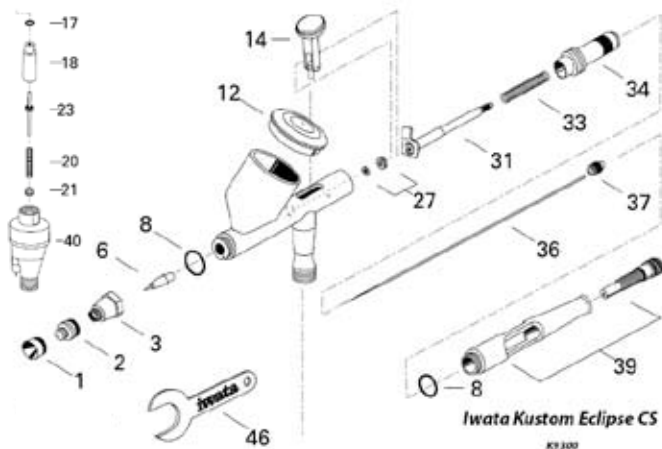

KUSTOM CS & KUSTOM CM KUSTOM CH & KUSTOM TH Schematic and Parts

Iwata Kustom Eclipse CS

Click here	Description	Schematic	list price	Your Price
94 I6011	Needle Cap KCS	1	$6.18	$5.45
94 I6022	Nozzle Cap (0.35mm) KCS	2	$13.65	$11.85
94 I6031	Head Cap, KCS	3	$13.65	$11.85
94 I6042	Nozzle (0.35mm) KCS	6	$27.30	$23.55
94 I6051	O-Ring, Handle KCS	8	$6.18	$5.45
94 I6181	Lid, Color Cup KCS	12	$13.65	$11.85
94 I6123	Main Lever KCS	14	$13.65	$11.85
94 I5801	O-Ring, Air Piston KCS	17	$10.30	$8.95
94 I6081	Air Valve Guide Body, KCS	18	$10.30	$8.95
94 I5104	Air Valve Spring KCS	20	$10.30	$8.95
94 I6111	Air Valve Guide Nut KCS	21	$6.18	$5.45
94 I6091	Air Valve (Piston) KCS	23	$6.18	$5.45
94 I7251	Needle Packing Screw Teflon KCS	27	$10.30	$8.95
94 I7151	Needle Chucking Guide W/ Lever KCS	31	$13.65	$11.85
94 I1351	Needle Spring KCS	33	$6.18	$5.45
94 I7701	Spring Guide KCS	34	$10.30	$8.95
94 I6172	Needle (.35mm) KCS	36	$10.30	$8.95
94 I1201	Needle Chuck Nut KCS	37	$6.18	$5.45
94 I1556	Handle, Pre-Set KCS	39	$42.49	$36.95
94FA450	Pistol Grip Moisture Filter	40	$33.75	$24.25