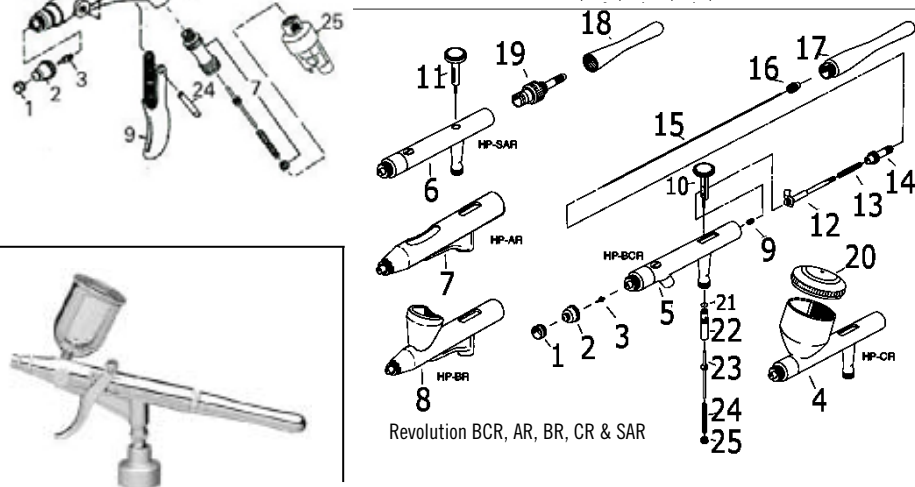

Revolution AR, BR, BCR, CR, & SAR Parts