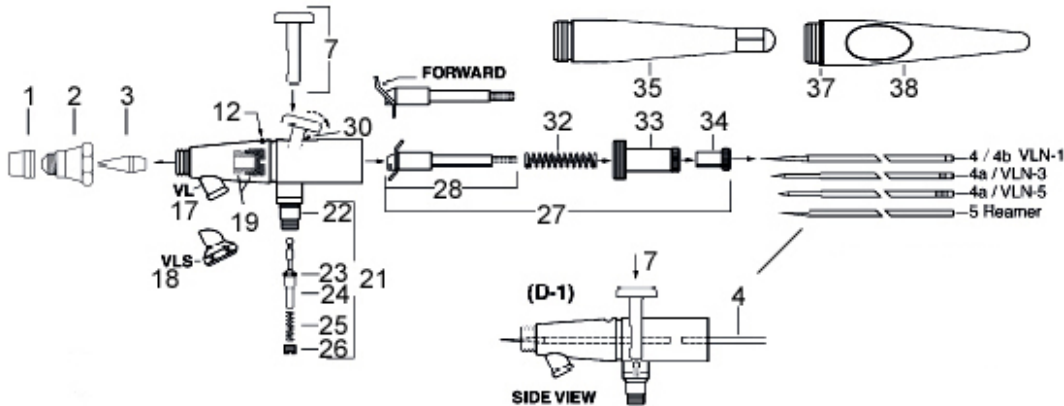

VL, VLSTPRO and Millennium Schematics and Parts

Paasche VL,
VLSTPRO

Key
Bold = New Parts

VL Parts			
No. Order No.	Description	list	sale
1	XI-41 Needle cap	$6.10	4.55
2	VLH-1 Head #1 (aircap & body)	$7.60	5.70
2	VLH-3 Head #3 (aircap & body)	$7.60	5.70
2	VLH-5 Head #5 (aircap & body)	$7.60	5.70
3	VLT-1 Tip (nozzle) #1	$6.15	4.25
3	VLT-3 Tip (nozzle) #3	$6.15	4.25
3	VLT-5 Tip (nozzle) #5	$6.15	4.25
4	VLN-1 Needle #1	$6.15	4.25
4	VLN-1pol Needle #1(polished)	$7.35	5.49
4	VLN-3 Needle #3	$6.15	4.25
4	VLN-5 Needle #5	$6.15	4.25

5	VL-54	Cleaning Reamer	$7.70	5.75
6	VL189	Head protect -storage cap	$3.40	2.55
7	VL-213 Finger lever (trigger)		$6.95	5.19
12	VL-175	Line adjust assembly	$6.60	4.95
19	MU-612	Needle packing & nut assembly	$4.95	3.69
21	VL-215 Air Valve Assembly		$9.10	6.79
22	VL-20	Air Valve Casing	$6.10	4.25
23	A-53	Air Valve Washers (6)	$4.75	3.50
24	VL-214	Air Valve Plunger with A-53 washer	$4.40	3.29
25	A-22	Air Valve Spring	$1.65	1.25

26	A-23R	Air Valve Nut	$2.30	1.75
27	VL-186	Needle Valve Assembly	$11.50	8.59
28	VL-191A	Rocker Assembly	$8.65	6.49
32	VL-140	Needle Spring	$2.05	1.49
33	VL-136A	Needle Adjusting Sleeve	$4.80	3.59
34	VL-141	Needle Locknut	$3.50	2.59
35	VL-134N	Handle (stock)	$4.20	3.15
37	VL-207	O-ring for VL-134C handle	$1.30	.95
38	VL-134C	Cut-a-way handle	$6.60	4.95
N/S	HVL-202	Polished Metal Handle	$9.25	6.95
N/S	VL-224	O-ring for HVL-202 handle	$1.85	1.39
N/S	VL-227-1	Tip, Needle, Head #1	$14.25	9.95
N/S	VL-227-3	Tip, Needle, Head #3	$14.25	9.95
N/S	VL-227-5	Tip, Needle, Head #5	$14.25	9.95

Millennium