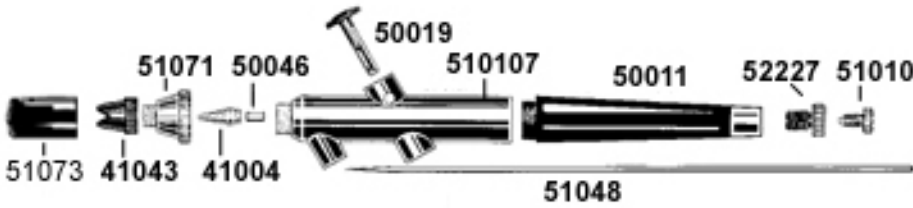

200NH Single Action

Model 175 Crescendo