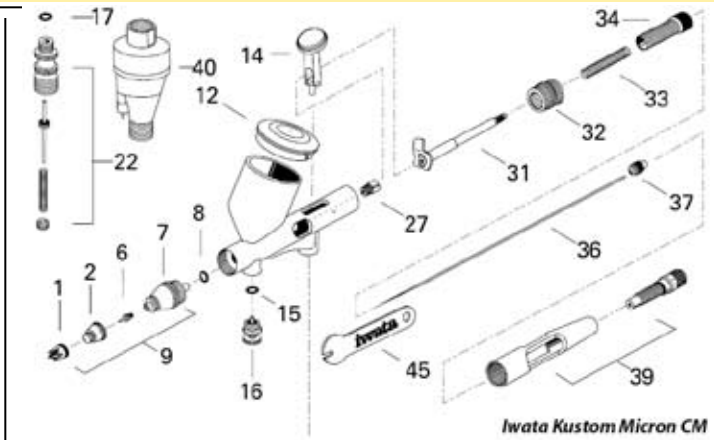

Iwata Kustom Eclipse CS

Iwata Kustom Micron CM

Click here	Description	Schematic	list price	Your Price
94 I5351D	Fluid Head Needle Cap KCM	1	$20.86	$17.89
94 I5352C	Fluid Head Nozzle Cap .23mm KCM	2	$42.49	$36.95
94 I5352B	Fluid Head Nozzle .23mm KCM	6	$63.35	$54.95
94 I5351A	Fluid Head Nozzle Base KCM	7	$114.59	$98.95
94 I5802	O-Ring, Fluid Head KCM	8	$13.65	$11.85
94 I5352	Fluid Head System .23mm KCM	9	$177.93	$153.25
94 I5453	Main Lever KCM	14	$13.65	$11.85
94 I1902	Micro Air Control (O-Ring Only)	15	$6.18	$5.45
94 I1901	Micro Air Control Valve	16	$20.86	$17.89
94 I5801	O-Ring, Air Piston KCM	17	$10.30	$8.95
94 I5101	Air Valve Set KCM	22	$63.35	$54.95
94 I5902	Needle Packing Set/ Teflon KCM	27	$20.86	$17.89
94 I1157	Needle Chucking Guide W/Lever KCM	31	$13.65	$11.85
94 I5652	Spring Guide Screw KCM	32	$13.65	$11.85
94 I5701	Needle Spring KCM	33	$10.30	$8.95
94 I5751	Needle Spring Adjuster KCM	34	$27.30	$23.55
94 I5403	Needle 0.23mm KCM	36	$27.30	$23.55
94 I1201	Needle Chuck Nut KCM	37	$6.18	$5.45
94 I5853	Pre-Setcutaway Handle KCM	39	$63.35	$54.95
94 I1651	Spanner (Nozzle Wrench)	45	$6.18	$5.45