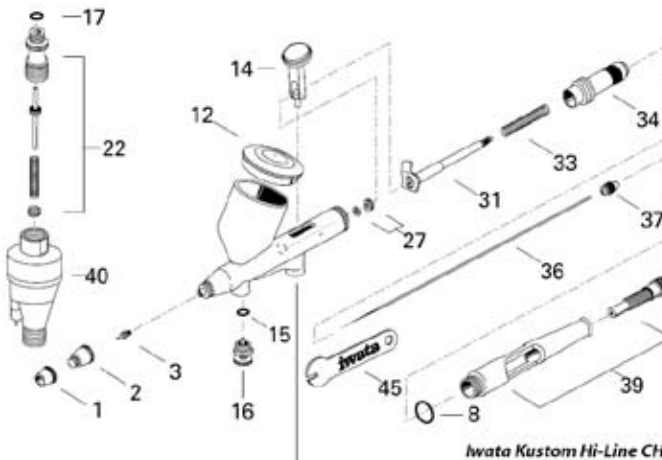

Iwata Kustom Hi-Line CH

Click here	Description	Schematic	list price	Your Price
94 I1102	Needle Cap KCH	1	$10.30	$8.95
94 I1403	Nozzle Cap (0.3mm) KCH	2	$20.86	$17.89
94 I0808	Nozzle (0.3mm) KCH	6	$42.49	$36.95
94 I6051	O-Ring, Handle KCH	8	$6.18	$5.45
94 I7181	Lid, Colorcup KCH	12	$13.65	$11.85
94 I5453	Main Lever KCH	14	$13.65	$11.85
94 I1902	Micro Air Control (O-Ring Only)	15	$6.18	$5.45
94 I1901	Micro Air Control Valve	16	$20.86	$17.89
94 I1451	Packing Air Piston KCH	17	$6.18	$5.45
94 I0304	Air Valve Set KCH	22	$42.49	$36.95
94 I7251	Needle Packing Screw Teflon KCH	27	$10.30	$8.95
94 I7151	Needle Chucking Guide W/ Lever KCH	31	$13.65	$11.85
94 I1351	Needle Spring KCH	33	$6.18	$5.45
94 I7701	Spring Guide KCH	34	$10.30	$8.95
94 I0753	Needle (0.3mm) KCH	36	$13.65	$11.85
94 I1201	Needle Chuck Nut KCH	37	$6.18	$5.45
94 I1556	Handle, Pre-Set KCH	39	$42.49	$36.95
94 FA450	Pistol Grip Moisture Filter	40	$33.75	$24.25
94 I1651	Spanner (Nozzle Wrench)	45	$6.18	$5.45