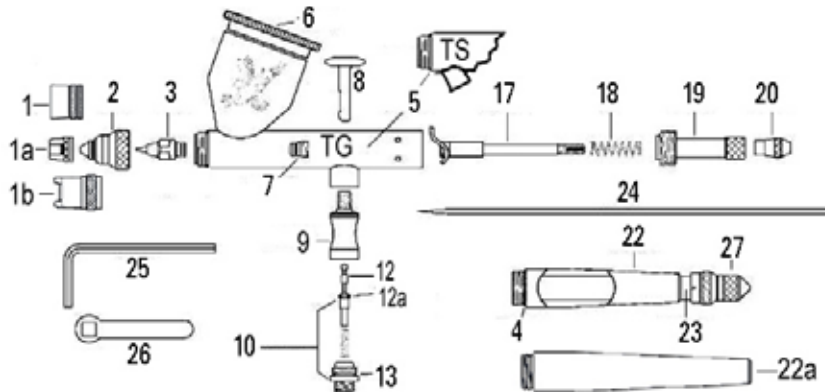

Order #	Description	list price	Your Price
1	XI-41 Needle Cap (stock TS / opt. TG & TGX)	$6.10	4.55
1a	TAL-23 Needle Cap (crown cap) (stock TG & TGX / opt. TS)	$6.60	4.95
1b	TAF-3 Fan Aircap (use w/.66mm tip/needle) (optional TG, TGX & TS)(# 1 & 2)	$13.50	9.95
2	TA-1 Aircap .25 mm (stock TGX / opt. TG)	$8.00	5.95
	TA-2 Aircap .38 mm (stock TG / TGX & TS)	$8.00	5.95
	TA-3 Aircap .66 mm (stock TS, / opt. TGX & TG)	$8.00	5.95
3	TT-0 Nozzle .2mm Tip (stock TGX / opt. TG)	$14.00	10.50
	TT-1 Nozzle .25mm Tip (opt. TG, TGX, TS)	$9.00	6.75
	TT-2 Nozzle .38mm Tip (stock TG / opt. TGX & TS)	$9.00	6.75
	TT-3 Nozzle .66mm Tip (stock TS, /opt. TGX & TG)	$9.00	6.75
4	MIL-12 O-Ring for TG, TGX & TS body or handle	$1.30	0.99
6	TG-4 Cup Cover	$5.40	4.05
7	TAL-8 Packing Assembly	$6.50	4.85
8	TAL-37 Trigger Assembly	$6.95	5.20
8	TGX-106 Trigger Assembly / sloped trigger (TGX)	$9.95	7.45
9	TAL-14 Valve Casing	$6.60	4.95

Order #	Description	list price	Your Price
10	TAL-32 Air Valve Assembly	$7.95	5.95
12	TAL-36 Air piston	$4.40	3.30
12a	TAL-26 Air piston O Ring	$1.65	1.25
13	TAL-22 O Ring (pack of 6) (air valve)	$4.70	3.50
17	TAL-18 Rocker Assembly	$7.95	5.95
18	MIL-11 Needle Spring	$1.85	1.39
19	TAL-17 Spring Housing	$5.60	4.20
20	TAL-19 Needle Locknut	$4.40	3.30
22	TAL-34 Handle & Stop TG	$15.95	11.95
22a	TS-33 Handle, Aluminum TS	$7.95	5.95
23	3A-4 Rubber "O" Ring (pack of 6)	$4.75	3.55
24	TN-0 Needle .2 mm (stock TGX / opt. TG)	$11.00	8.25
	TN-1 Needle .25 mm (opt. TG, TGX, TS)	$8.00	5.95
	TN-2 Needle .38 mm (stock TG / opt. TGX & TS)	$8.00	5.95
	TN-3 Needle .66 mm (stock. TS / opt. TGX & TG)	$8.00	5.95
25	TAL-35 Allen Wrench for Talon	$2.25	1.69
26	TAL-28 Wrench for Talon	$2.25	1.69
27	TAL-33 Needle Stop (for TG handle)	$7.60	5.70