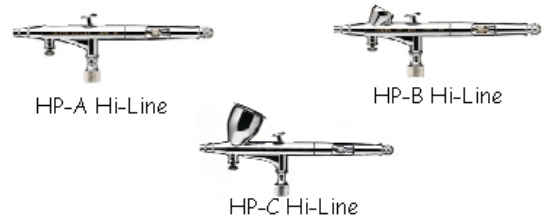

High Performance Series HP-Plus and HP-Hi-Line