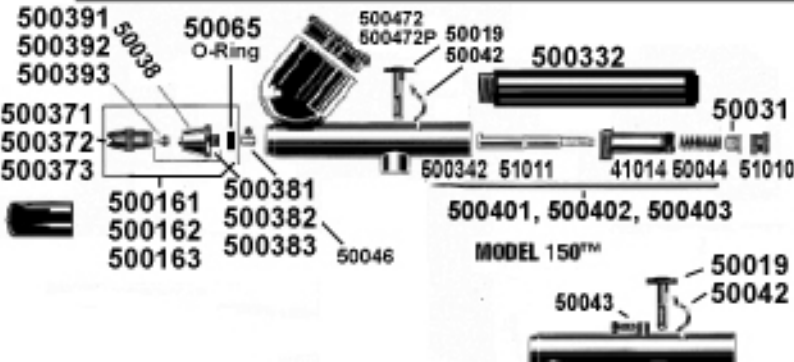

100 LG Gravity 150 Siphon Feed

Accessories

BADGER

Order#	Description	retail	Sale
99 2502	250 Sprayer Set.....	27.00	17.95
99 122	Lubricant, airbrush	5.70	4.29
99 125	Holder, (2) airbrushes	28.60	21.50
99 502011	Hose, 10' braided	21.10	14.95
99 502025	Hose 10' braided with moisture trap.....	37.50	27.95
99 502018	Hose 8' braided w/quick disconnect.....	37.20	27.95
99 51038	Quick disconnect male for Badger/T&C airbrushes.....	9.60	6.95
99 51039	Quick disconnect male for Paasche airbrushes.....	9.60	6.95
99 51040	Quick disconnect male for Iwata airbrushes	9.60	6.95
99 50090	Adapter -Badger airbrush to Paasche hose.....	4.70	3.49

Order#	Description	retail	Sale
99 50091	Adapter -Paasche airbrush to Badger hose.....	4.70	3.49
99 50023	Compressor Adapter for vinyl hose.....	4.70	3.55
99 500241	Gaskets for Bottle Adapters (3-Pack).....	2.90	2.25
99 500052	Bottle, glass, 3/4oz. with plain cap.....	1.60	1.19
99 500053	Bottle, glass, 2oz. with plain cap.....	2.20	1.65
99 50208M	Bottle Adapter, Metal (all bottom feed except 350).....	4.90	3.65
99 50208	Bottle Adapter, Fast blast (all bottom feed except 350).....	3.60	2.69
99 50308	Bottle Adapter Fast blast (for 350).....	3.60	2.69
99 510055	Bottle Assembly Complete (3 oz. plastic, not for 350).....	8.40	6.25
99 510054	3 oz. plastic bottle and cap.....	3.70	2.75