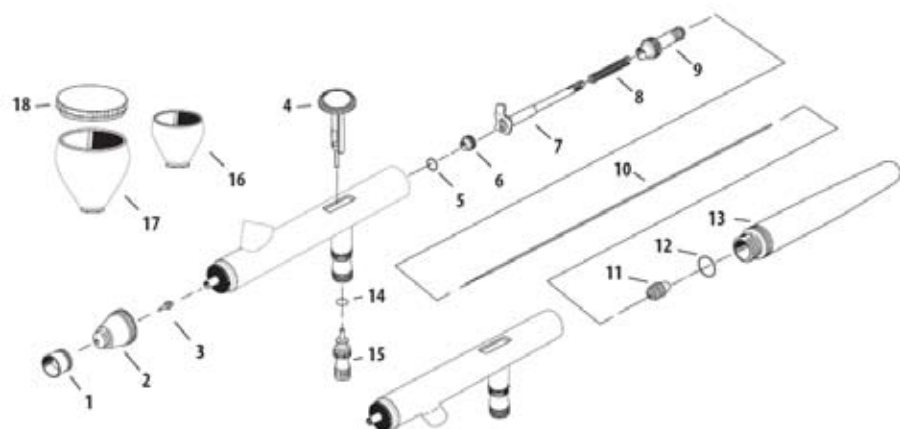

NEO Parts List

Shipping $9.95 for orders $25.00 - $149.99.