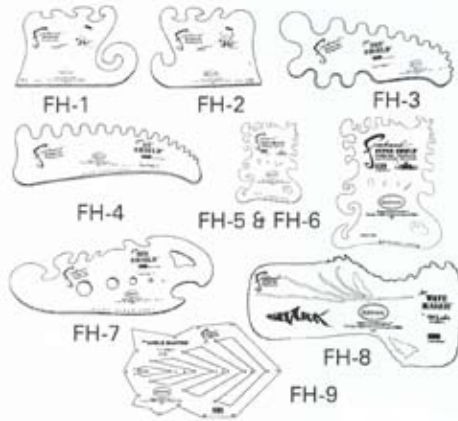

94 KJ200	Work Station	list: 163.16	SALE: \$117.00
----------	--------------	--------------	----------------

Artool Freehand Templates iwata

order no.	Essential Seven & DVD's	Retail	Sale
FH 1	Essential 1 (Eddie Young)	16.49	11.85
FH 2	Essential 2 (Eddie Young)	16.49	11.85
FH 3	360 degree shield (Richard Mantoya)	16.49	11.85
FH 4	45 degree shield (Richard Mantoya)	16.49	11.85
FH 5	Mini shield (Andrea Mistretta)	16.49	11.85
FH 6	Super shield (Andrea Mistretta)	16.49	11.85
FH 7	Big Shield (Gabe McCubbin)	16.49	11.85
FH P	Essential 7 Set (all seven)	97.69	69.95
FH V1 DVD	DVD Essential usages by Eddie Young	28.42	20.60
FH V2 DVD	DVD Template usages by Bob Soroka	43.39	31.50