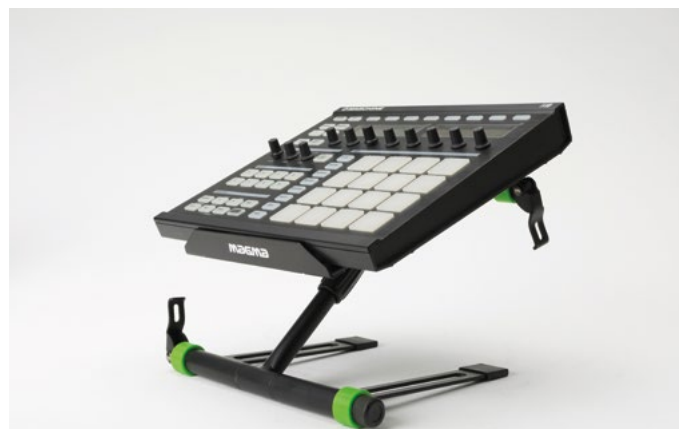

Our sturdy and space-saving designs provide increased workflow, maximum stability and protection for your laptop or controller against spilled drinks during your performance.

O-SUMO

TRONICS

VEKTOR LAPTOP-STAND

FITS:

Ableton Push
Laptops up to 17"
NI Maschine Jam
NI Maschine MK 3
Novation Launchpad
Pioneer DDJ-SP1
Pioneer DDJ-XP1
Pioneer DDJ-200

BASICS:

Portable laptop-stand designed for versatility
Light-weight design
Sturdy metal construction
Easy assembling and breakdown
Continuous height adjustable (22-35 cm)
360 degree rotatable laptop tray
Step-less angle adjustable tray
Slip-guard rubber feet and surface for high stability
Folds flat for space-saving storage
Includes transportation pouch
Extra set of colored rubber rings

BASICS:

Holds a DJ-controller and a laptop at the same time
 Space-saving solution for club or studio installation
 Fits perfectly over a 12" club mixer
 Extractable length of the controller platform
 Adjustable height & width of both platforms
 Slip-resistant rubber surface and base legs