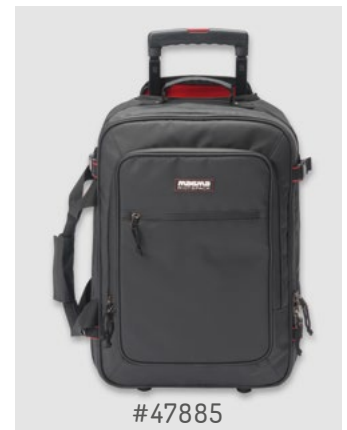

SPECS:

Outer dimensions: 55 x 37 x 23 cm
Inner dimensions: 45 x 34 x 16 cm
Weight: 4,4 kg