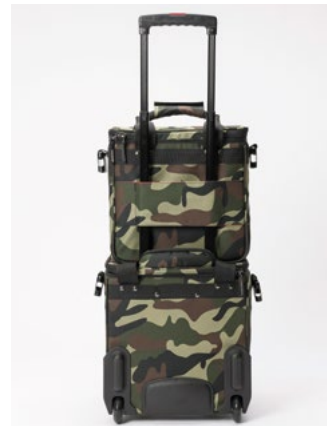

BASICS:

Heavy duty and 100% waterproof Tarpaulin
PVC-coated zippers
Soft-fleeced lining
Precision PU-inline wheels
Sturdy built-in trolley handle
Integrated PVC body
Detachable shoulder-strap

SPECS:

Outer dimensions: 41 x 35,5 x 20 cm
Inner dimensions: 31 x 32,5 x 16 cm
Weight: 3,7 kg

Heavy duty and 100% waterproof 600D Nylon
Strong zippers
210D lining
1 cm padding
Trolley-sling
Detachable shoulder-strap

SPECS:

Outer dimensions: 33 x 35 x 20 cm
Inner dimensions: 31 x 32,5 x 16 cm
Weight: 1,8 kg