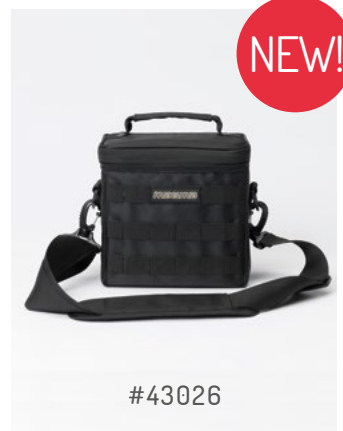

SPECS:

Outer dimensions: 21 x 21 x 12,5 cm
Inner dimensions: 18,5 x 18,5 x 11 cm
Weight: 0,7kg