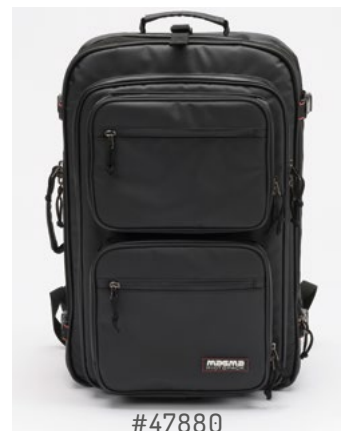

SPECS:

Outer dimensions: 56 x 35 x 20-24 cm
Inner dimensions: 51 x 32 x 16-20 cm
Weight: 3 kg