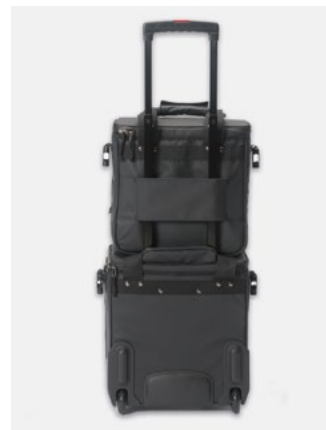

SPECS:

Outer dimensions: 33 x 35 x 20 cm
Inner dimensions: 31 x 32,5 x 16 cm
Weight: 2 kg

#44210

45 RECORD-BAG 150

FITS:

150 x 7-inch records
Headphones
Needle-case
Adapters
Slipmats

BASICS:

Heavy duty and 100% waterproof 1680D Ballistic-Nylon
210D lining
Integrated PVC walls for ultimate protection and stable fit
Front-to-back or side-to-side storage option
Storagecompartment for slipmats
Protective rubber corners
Trolley-sling
Detachable shoulder-strap