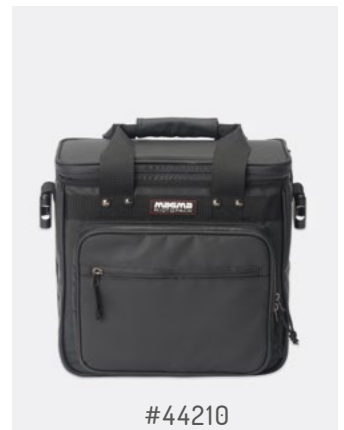

#44211

A black messenger bag is shown, worn by a person whose hand is visible on the top handle. The bag features a front pocket with a zipper and a top flap with a strap and metal studs. A logo is printed on the top flap.

MAGMA
RIOTPACK

RIOT LP-BAG 50

FITS:

50 x 12" Vinyl
20 x 7" Vinyl
13" MacBook
NI Maschine
NI Kontrol X1/F1/Z1 (incl. Case)

BASICS:

Heavy duty and 100% waterproof Tarpaulin
PVC-coated zippers
Soft-fleeced lining
1 cm padding
Trolley-sling
Detachable shoulder-strap

SPECS:

Outer dimensions: 33 x 35 x 20 cm
Inner dimensions: 31 x 32,5 x 16 cm
Weight: 2 kg

#44210

45 RECORD-BAG 150

FITS:

150 x 7-inch records
Headphones
Needle-case
Adapters
Slipmats

BASICS:

Heavy duty and 100% waterproof 1680D Ballistic-Nylon
210D lining
Integrated PVC walls for ultimate protection and stable fit
Front-to-back or side-to-side storage option
Storagecompartment for slipmats
Protective rubber corners
Trolley-sling
Detachable shoulder-strap

SPECS:

Outer dimensions: 21 x 39 x 25 cm
Inner dimensions: 18,8 x 38 x 20 cm
Weight: 1,5 kg

#43013

45 RECORD-BAG 50

FITS:

50 x 7-inch records
Adapters
Slipmats

BASICS:

Heavy duty and 100% waterproof 1680D Ballistic-Nylon
210D lining
Integrated PVC walls for ultimate protection and stable fit
Detachable shoulder-strap