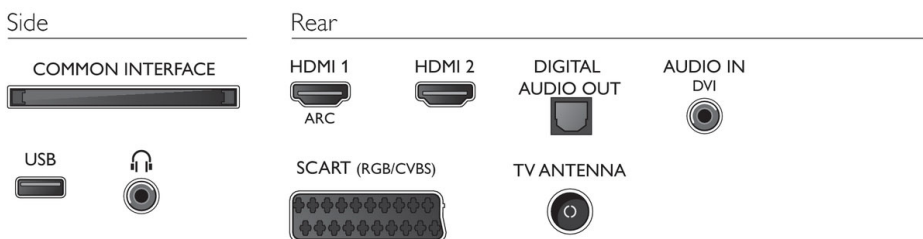

Dimensions

- Box dimensions (W x H x D): 1050 x 695 x 131 mm
- Set dimensions (W x H x D): 918 x 531 x 77 mm
- Set dimensions with stand (W x H x D): 918 x 570 x 257 mm
- Product weight: 8.8 kg
- Product weight (+stand): 9.1 kg
- Weight incl. Packaging: 11.2 kg
- VESA wall mount compatible: 200 x 200 mm

Accessories

- Included accessories: Remote Control, 2 x AAA Batteries, Table top stand, Power cord, Quick start guide, Legal and safety brochure, Warranty Leaflet

Connections

Issue date 2019-06-10

Version: 5.1.1