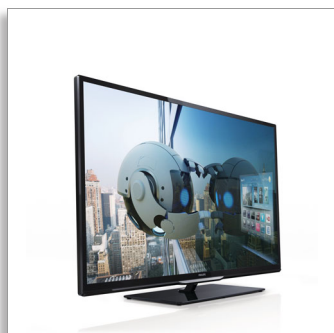

Philips 4000 series
Ultra Slim Smart LED TV
with Digital Crystal Clear

- 81 cm (32")
- Full HD 1080p
- DVB-T/C

32PFL4258H

Discover a step beyond viewing

With Smart Ultra Slim LED TV

Easily connect to a world of online content with the Philips 4208 series Smart LED TV with integrated Wi-Fi. Enjoy extremely clear, vivid pictures from any source thanks to Digital Crystal Clear. Feel connected to entertainment.

Control how you share and record on the big screen

- MyRemote app—control your TV with your phone or tablet

Experience the next dimension in entertainment

- Full HD LED TV—brilliant LED images with incredible contrast
- 200Hz Perfect Motion Rate (PMR) for clear motion sharpness
- Digital Crystal Clear to enhance picture quality
- Two USB slots for generous multimedia access
- Three HDMI inputs and Easylink for integrated connectivity
- Feel the power of 20W RMS and Incredible Surround

Specifications

Picture/Display

- Display: LED Full HD
- Diagonal screen size: 32 inch / 81 cm
- Panel resolution: 1920x1080p
- Aspect ratio: 16:9
- Brightness: 350 cd/m²
- Dynamic screen contrast: 500,000 : 1
- Picture enhancement: Micro Dimming, 200Hz Perfect Motion Rate, Digital Crystal Clear