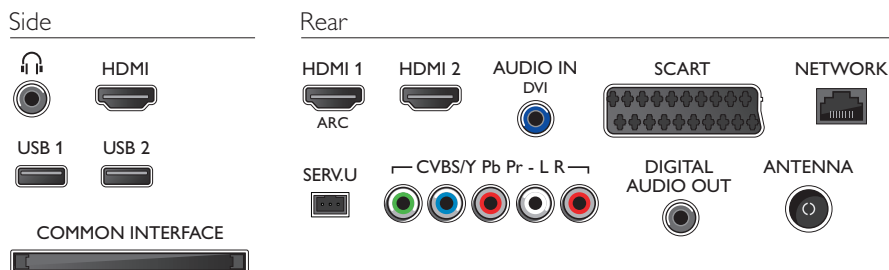

Multimedia Applications

- Video Playback Formats: Containers: AVI, MKV, H264/MPEG-4 AVC, MPEG-1, MPEG-2, MPEG-4, WMV9/VC1
- Music Playback Formats: AAC, MP3, WMA (v2 up to v9.2)
- Picture Playback Formats: JPEG

Supported Display Resolution

- Computer inputs: up to 1920x1080 @ 60Hz
- Video inputs: 24, 25, 30, 50, 60 Hz, up to 1920x1080p

Tuner/Reception/Transmission

- Digital TV: DVB-T/C
- Video Playback: NTSC, PAL, SECAM
- MPEG Support: MPEG2, MPEG4

Power

- Mains power: AC 220 - 240 V 50/60Hz
- Ambient temperature: 5 °C to 35 °C
- Energy Label Class: A
- Eu Energy Label power: 38 W
- Annual energy consumption: 55 kWh
- Standby power consumption: < 0.3 W
- Power Saving Features: Auto switch-off timer, Eco mode, Picture mute (for radio)
- Off mode power consumption: < 0.3 W

Dimensions

- Box dimensions (W x H x D): 800 x 530 x 133 mm
- Set dimensions (W x H x D): 738 x 450.8 x 35.5 mm
- Set dimensions with stand (W x H x D): 738 x 501 x 185 mm
- Product weight: 7.1 kg
- Product weight (+stand): 8.5 kg

- Compatible wall mount: adjustable 200 x 100mm
- Weight incl. Packaging: 10.4 kg

Accessories

- Included accessories: Power cord, Remote Control, 2 x AAA Batteries, Quick start guide, Legal and safety brochure, Warranty Leaflet, Table top stand

Issue date 2013-05-24

Version: 6.0.9

12 NC: 8670 000 98135
EAN: 87 12581 66922 5

© 2013 Koninklijke Philips N.V.
All Rights reserved.

Specifications are subject to change without notice. Trademarks are the property of Koninklijke Philips N.V. or their respective owners.

www.philips.com

* MyRemote app and related functionalities varies per TV model and country, as well as smart device model and OS. For more detail, please visit: www.philips.com/TV.
* Compatibility depends on wifi miracast certification Android 4.2 or later. For more details please refer to your device documentation.
* EPG and actual visibility (up to 8 days) is country and operator dependent.
* Energy consumption in kWh per year, based on the power consumption of the television operating 4 hours per day for 365 days. The actual energy consumption will depend on how the television is used.
* The TV supports DVB reception for 'Free to air' broadcast. Specific DVB operators may not be supported. An up to date list can be found in the FAQ section of the Philips support website. For some operators Conditional Access and subscription are required. Contact your operator for more information.
* Philips TV camera (PTA317) is sold separately.
* For smart TV app, visit www.philips.com/TV to discover the services offering in your country
* USB recording for digital channels only, recordings may be limited by broadcast copy protection (CI+). Country and channel restrictions may apply.