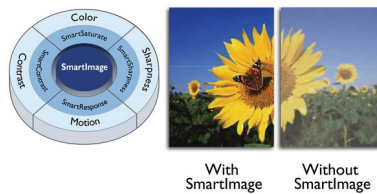

Digital TV tuner

A digital television tuner built into a monitor to receive and display high quality TV signals from various sources.

Full HD LCD display 1920x1080p

The Full HD screen has the widescreen resolution of 1920 x 1080p. This is the highest resolution of HD sources for the best possible picture quality. It is fully future proof as it supports 1080p signals from all sources, including the most recent like Blu-ray and advanced HD game consoles. The signal processing is extensively upgraded to support this much higher signal quality and resolution. It produces brilliant flicker-free progressive scan pictures with superb brightness and colors.

SmartContrast ratio 2000000:1

You want the LCD flat display with the highest contrast and most vibrant images. Philips

advanced video processing combined with unique extreme dimming and backlight boosting technology results in vibrant images. SmartContrast will increase the contrast with excellent blacklevel and accurate rendition of dark shades and colors. It gives a bright, lifelike picture with high contrast and vibrant colors.

SmartPicture

SmartPicture is an exclusive leading edge Philips technology that analyzes the content displayed on your screen and gives you optimized display performance. This user friendly interface allows you to select various modes like Office, Image, Entertainment, Economy etc., to fit the application in use. Based on the selection, SmartPicture dynamically optimizes the contrast, color saturation and sharpness of images and videos for ultimate display performance. The Economy mode option offers you major power savings. All in real time with the press of a single button!