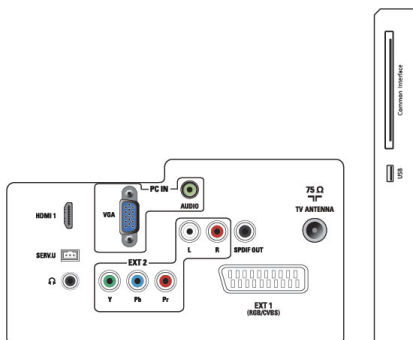

Ukraine

- Other convenience: VESA mount (100x100mm)
- Screen Format Adjustments: Auto (WSS), Movie expand 14:9, Movie expand 16:9, Widescreen, Super Zoom, Subtitle Zoom, 4:3
- SmartPicture: Cinema, Custom, Energy saving, Game, Natural, Photo, Standard, Vivid
- SmartSound: Cinema, Drama, Game, News, Personal, Sports, Standard
- Teletext: 1000 page Smart Text

Stand

- Tilt: 0/+15 degree

Tuner/Reception/Transmission

- Aerial Input: 75 ohm coaxial (IEC75)
- TV system: PAL I, PAL B/G, PAL D/K, SECAM B/G, SECAM D/K, SECAM L/L'
- Video Playback: NTSC, PAL, SECAM
- Tuner Display: PLL
- CI/CI+: yes (Burn CI+ key in set)
- Digital TV: DVB-C, DVB-T
- MHEG-5 v1.06
- MPEG-2, MPEG-4 support
- Tuner bands: Hyperband, S-Channel, UHF, VHF

Connectivity

- Ext @ side: CI+, USB x 1 (JPG/MP3)
- Ext @ rear: D-sub x 1, HDMI (1.4a) x 1, Headphone x 1, PC audio in x 1, Scart x 1, SPDIF out x 1 (RCA), Tuner x 1, YPbPr x 1 + L/R input x 1

Power

- On mode: 25.6W (typ.) / 34W (max)
- Off mode: 0.3W (typ.)
- Standby mode: 0.3W (typ.)
- Ambient temperature: 5 °C to 40 °C
- Mains power: 100-240V, 50-60Hz

Dimensions

- Packaging in mm (WxHxD): 567 x 446 x 116 mm
- Product with stand (mm): 529 x 384 x 174 mm
- Product without stand (mm): 529 x 345 x 38 mm

Weight

- Product with packaging (kg): 4.37 kg
- Product with stand (kg): 3.24 kg
- Product without stand (kg): 3.0 kg

Issue date 2022-04-21

Version: 1.0.1

12 NC: 8670 000 94408
EAN: 87 12581 65800 7

© 2022 Koninklijke Philips N.V.
All Rights reserved.

Specifications are subject to change without notice.
Trademarks are the property of Koninklijke Philips N.V.
or their respective owners.

www.philips.com