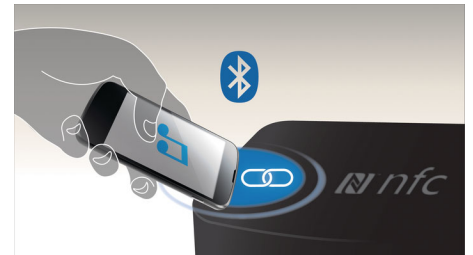

DivX Plus HD Certified

DivX Plus HD on your Blu-ray player and/or DVD player offers the latest in DivX technology to let you enjoy HD videos and

movies from the Internet direct to your Philips HDTV or PC. DivX Plus HD supports the playback of DivX Plus content (H.264 HD video with high-quality AAC audio in an MKV file container) while also supporting previous versions of DivX video up to 1080p. DivX Plus HD for true HD digital video.

Bluetooth wireless streaming

Bluetooth wireless music streaming from your music devices

NFC technology

Pair Bluetooth devices easily with one-touch NFC (Near Field Communications) technology. Just tap the NFC enabled smartphone or tablet on the NFC area of a speaker to turn the speaker on, start Bluetooth pairing, and begin streaming music.