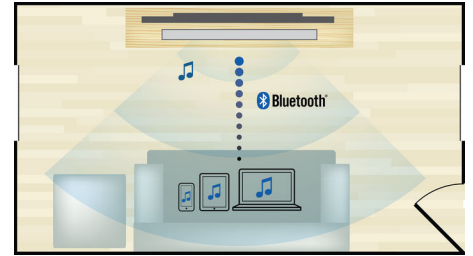

Dolby TrueHD and DTS-HD

Dolby TrueHD and DTS-HD Master Audio Essential deliver the finest sound from your Blu-ray Discs. Audio reproduced is virtually indistinguishable from the studio master, so you hear what the creators intended for you to hear. Dolby TrueHD and DTS-HD Master Audio Essential complete your high definition entertainment experience.

Full HD 3D Blu-ray

Be enthralled by 3D movies in your own living room on a Full HD 3D TV. Active 3D uses the latest generation of fast switching displays for real life depth and realism in full 1080x1920 HD resolution. By watching these images through special glasses with right and left lenses that are timed to open and close in synchrony with alternating images, the full HD 3D viewing experience is created in your home cinema. Premium 3D movie releases on Blu-ray offer a wide, high quality selection of content. Blu-ray also delivers uncompressed surround sound for an unbelievably real audio experience.

DivX Plus HD Certified

DivX Plus HD on your Blu-ray player and/or DVD player offers the latest in DivX technology to let you enjoy HD videos and

movies from the Internet direct to your Philips HDTV or PC. DivX Plus HD supports the playback of DivX Plus content (H.264 HD video with high-quality AAC audio in an MKV file container) while also supporting previous versions of DivX video up to 1080p. DivX Plus HD for true HD digital video.

Bluetooth wireless streaming

Bluetooth wireless music streaming from your music devices

NFC technology

Pair Bluetooth devices easily with one-touch NFC (Near Field Communications) technology. Just tap the NFC enabled smartphone or tablet on the NFC area of a speaker to turn the speaker on, start Bluetooth pairing, and begin streaming music.