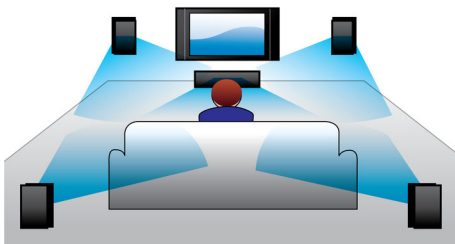

Dolby TrueHD and DTS-HD

Dolby TrueHD and DTS-HD Master Audio Essential deliver the finest sound from your Blu-ray Discs. Audio reproduced is virtually indistinguishable from the studio master, so you hear what the creators intended for you to hear. Dolby TrueHD and DTS-HD Master Audio Essential complete your high definition entertainment experience.