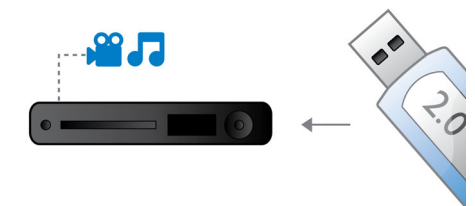

hear. Dolby TrueHD and DTS-HD Master Audio Essential complete your high definition entertainment experience.

400W RMS power

400W RMS power delivers great sound for movies and music

Touch panel for playback

Intuitive touch panel controls allows you to control the volume as well as other playback options by simply pressing the touch sensitive controls on the front panel.

Full HD 3D Blu-ray

Be enthralled by 3D movies in your own living room on a Full HD 3D TV. Active 3D uses the latest generation of fast switching displays for real life depth and realism in full 1080x1920 HD resolution. By watching these images through special glasses with right and left lenses that are timed to open and close in

Dock included for iPod/iPhone

Use the docking station for your iPod and iPhone, and enjoy music from your iPod and iPhone on the home theater system.

Hi-Speed USB 2.0 Link

The Universal Serial Bus or USB is a protocol standard that is conveniently used to link PCs, peripherals and consumer electronic equipment. Hi-Speed USB devices have a data transfer rate of up to 480 Mbps - up from the 12 Mbps in original USB ones. With Hi-Speed USB 2.0 Link, all you have to do is plug in your USB device, select the movie, music or photo and play away.