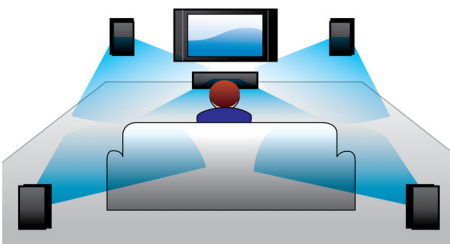

Dolby TrueHD and DTS-HD

Dolby TrueHD and DTS-HD Master Audio Essential deliver the finest sound from your Blu-ray Discs. Audio reproduced is virtually indistinguishable from the studio master, so you hear what the creators intended for you to

hear. Dolby TrueHD and DTS-HD Master Audio Essential complete your high definition entertainment experience.