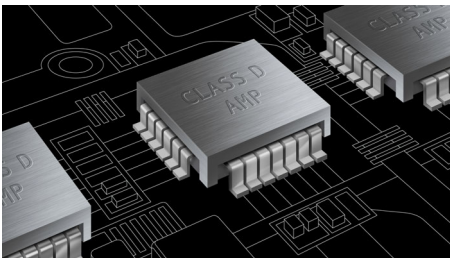

Designed to enhance your cinema at home

- Touch panel for intuitive playback and volume control
- Attractive design in high gloss finishing and glass

Simply enjoy all your entertainment

- Full HD 3D Blu-ray for a truly immersive 3D movie experience
- Dock included for convenient playback from your iPod/iPhone
- Hi-Speed USB 2.0 Link plays video/music from USB flash drive
- EasyLink to control all HDMI CEC devices via a single remote
- Optional WiFi accessory to wirelessly connect to internet

PHILIPS

Highlights

Mineral based speaker cones

Mineral based speaker cones for extra clarity

Class D amplifier

Class D Amplifier takes an analog signal, converts it into a digital signal and then amplifies the signal digitally. The signal then enters a demodulation filter to give the final output. The amplified digital output delivers all the advantages of digital audio, including improved sound quality. In addition, Class 'D' Digital Amplifier has greater than 90% efficiency compared to traditional AB amplifiers. This high efficiency translates into a powerful amplifier with a small footprint.

hear. Dolby TrueHD and DTS-HD Master Audio Essential complete your high definition entertainment experience.

400W RMS power

400W RMS power delivers great sound for movies and music

Touch panel for playback