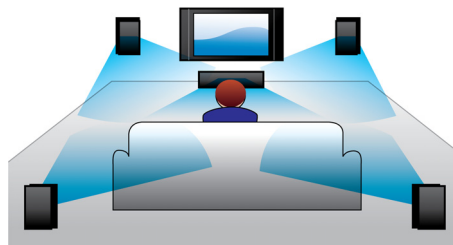

Dolby TrueHD and DTS-HD

Dolby TrueHD and DTS-HD Master Audio Essential deliver the finest sound from your Blu-ray Discs. Audio reproduced is virtually indistinguishable from the studio master, so you hear what the creators intended for you to hear. Dolby TrueHD and DTS-HD Master Audio Essential complete your high definition entertainment experience.