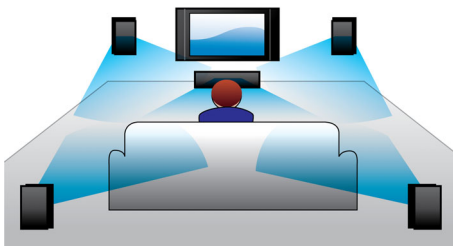

Highlights

Treble and Bass Control

Treble and bass are equalizer features that control the high and low frequency sound levels of your audio respectively. Treble specifically regulates the amplification of the high tones in the music while bass controls the amplification level of the low tones. Using the up and down keys, the listener can conveniently place more or less emphasis on the low and high tones, or leave treble and bass flat to playback music according to its original recorded setting. Treble and Bass Control lets you listen to your music the way you like it.

Class 'D' Amplifier

Class 'D' Digital Amplifier takes an analog signal, converts it into a digital signal and then amplifies the signal digitally. The signal then enters a demodulation filter to give the final output. The amplified digital output delivers all the advantages of digital audio, including improved sound quality. In addition, Class 'D' Digital Amplifier has greater than 90% efficiency compared to traditional AB amplifiers. This high efficiency translates into a powerful amplifier with a small footprint.

Dolby Digital

Because Dolby Digital, the world's leading digital multi-channel audio standards, make use

of the way the human ear naturally processes sound, you experience superb quality surround sound audio with realistic spatial cues.