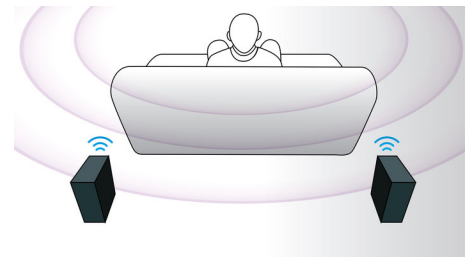

HDMI Hub

HDMI Hub provides additional HDMI ports to allow you to connect other devices such as your game console or HD set-top box to your home theater conveniently. By connecting your devices through the HDMI Hub, you can enjoy high-definition sound and picture for all your entertainment.

Touch panel for playback

Intuitive touch panel controls allows you to control the volume as well as other playback options by simply pressing the touch sensitive controls on the front panel.

Wireless rear speakers option