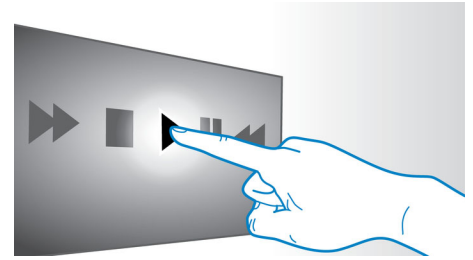

Touch panel for playback

Intuitive touch panel controls allows you to control the volume as well as other playback options by simply pressing the touch sensitive controls on the front panel.