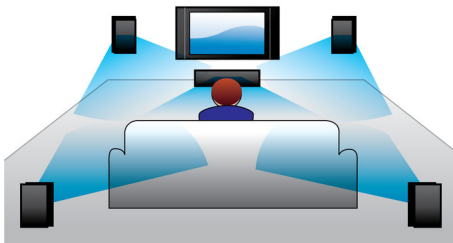

Dolby TrueHD and DTS-HD

Dolby TrueHD and DTS-HD Master Audio Essential deliver the finest sound from your Blu-ray Discs. Audio reproduced is virtually indistinguishable from the studio master, so you hear what the creators intended for you to hear. Dolby TrueHD and DTS-HD Master Audio Essential complete your high definition entertainment experience.