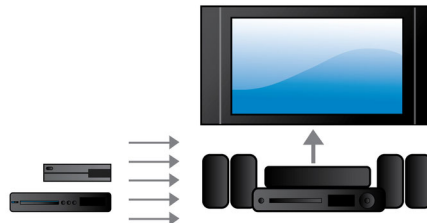

1000W RMS power

1000W RMS power delivers great sound for movies and music

Full HD 3D Blu-ray

Be enthralled by 3D movies in your own living room on a Full HD 3D TV. Active 3D uses the latest generation of fast switching displays for real life depth and realism in full 1080x1920 HD resolution. By watching these images through special glasses with right and left lenses that are timed to open and close in synchrony with alternating images, the full HD 3D viewing experience is created in your home cinema. Premium 3D movie releases on Blu-ray offer a wide, high quality selection of content. Blu-ray also delivers uncompressed surround sound for an unbelievably real audio experience.

HDMI Hub

HDMI Hub provides additional HDMI ports to allow you to connect other devices such as your game console or HD set-top box to your home theater conveniently. By connecting your devices through the HDMI Hub, you can enjoy high-definition sound and picture for all your entertainment.