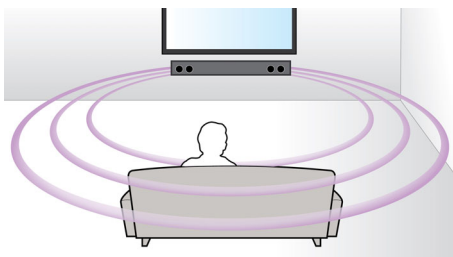

Designed to enhance your cinema at home

- Modern design to complement your home environment

PHILIPS

Highlights

Full HD 3D Blu-ray

Be enthralled by 3D movies in your own living room on a Full HD 3D TV. Active 3D uses the latest generation of fast switching displays for real life depth and realism in full 1080x1920 HD resolution. By watching these images through special glasses with right and left lenses that are timed to open and close in synchrony with alternating images, the full HD 3D viewing experience is created in your home cinema. Premium 3D movie releases on Blu-ray offer a wide, high quality selection of content. Blu-ray also delivers uncompressed surround sound for an unbelievably real audio experience.

300W RMS power

300W RMS power delivers great sound for movies and music

Virtual Surround Sound

Philips Virtual Surround Sound produces rich and immersive surround sound from less than

five-speaker system. Highly advanced spatial algorithms faithfully replicate the sonic characteristics that occur in an ideal 5.1-channel environment. Any high quality stereo source is transformed into true-to-life, multi-channel surround sound. No need to purchase extra speakers, wires or speaker stands to appreciate room-filling sound.