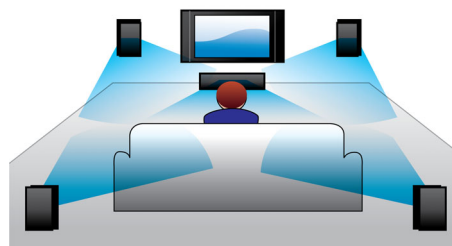

Dolby TrueHD and DTS-HD

Dolby TrueHD and DTS-HD Master Audio Essential deliver the finest sound from your Blu-ray Discs. Audio reproduced is virtually indistinguishable from the studio master, so you hear what the creators intended for you to hear. Dolby TrueHD and DTS-HD Master Audio Essential complete your high definition entertainment experience.