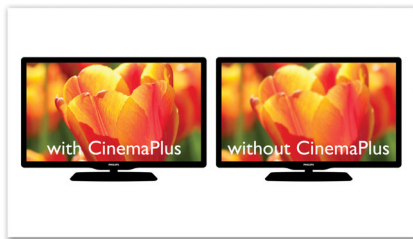

Connect and enjoy multiple sources

- USB Media Link for media playback from USB flash drives

Easy to use

- EasyLink to control all HDMI CEC devices via a single remote

PHILIPS

Highlights

CinemaPlus

Feast your eyes on images that are razor sharp and a match for reality. An intelligent algorithm, CinemaPlus goes right down to each pixel in each frame, analyzing it before optimizing sharpness and color stability. The results are obvious - you get to see more details, pictures become crystal clear and everything looks superbly natural. Movie nights will never be the same again.

HDMI 1080p

HDMI 1080p upscaling delivers images that are crystal clear. Movies in standard definition can now be enjoyed in true high definition resolution - ensuring more details and more true-to-life pictures. Progressive Scan (represented by "p" in "1080p") eliminates the line structure prevalent on TV screens, again ensuring relentlessly sharp images. To top it off, HDMI makes a direct digital connection that can carry uncompressed digital HD video as well as digital multichannel audio, without conversions to analog - delivering perfect picture and sound quality, completely free from noise.