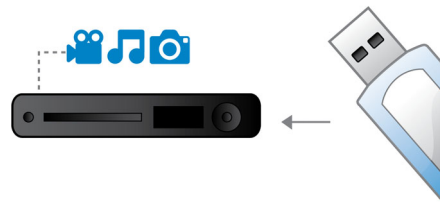

HDMI 1080p

HDMI 1080p upscaling delivers images that are crystal clear. Movies in standard definition can now be enjoyed in true high definition resolution - ensuring more details and more true-to-life pictures. Progressive Scan (represented by "p" in "1080p") eliminates the line structure prevalent on TV screens, again ensuring relentlessly sharp images. To top it off, HDMI makes a direct digital connection that can carry uncompressed digital HD video as well as digital multichannel audio, without conversions to analog - delivering perfect picture and sound quality, completely free from noise.

ProReader Drive

ProReader Drive lets you enjoy your movies and videos worry-free. Even when old discs get smudgy or scratched, you can rest assured that they will play right through from start to end - without any sign that they have been damaged. Using state-of-the-art technology, ProReader Drive converts weak analog signals into robust digital ones, extracting information that allows less-than-perfect discs to play smoothly through. Together with its ability to read virtually any video format, ProReader Drive gives you the unbeatable assurance that whatever you pop in will most definitely play.

Multimedia DivX

Play CD, (S)VCD, DVD, DVD+- R/RW, DivX, MP3, WMA, JPEG

USB Media Link

The Universal Serial Bus or USB is a protocol standard that is conveniently used to link PCs, peripherals and consumer electronic equipment. With USB Media Link, all you have to do is plug in your USB device, select the movie, music or photo and play away.