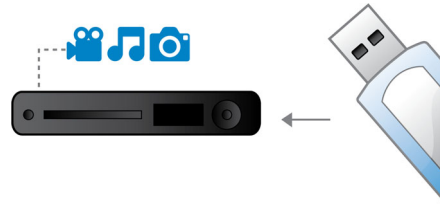

USB Media Link

The Universal Serial Bus or USB is a protocol standard that is conveniently used to link PCs, peripherals and consumer electronic equipment. With USB Media Link, all you have to do is plug in your USB device, select the movie, music or photo and play away.