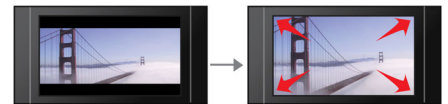

USB Media Link

The Universal Serial Bus or USB is a protocol standard that is conveniently used to link PCs, peripherals and consumer electronic equipment. With USB Media Link, all you have to do is plug in your USB device, select the movie, music or photo and play away.

Screen Fit

Whatever you're watching, and on any TV, Screen Fit ensures that the picture fills the whole screen. Annoying black bars on the top and bottom are eliminated, without any tedious manual adjustments to make. Simply press the Screen Fit button, choose the format and enjoy your movie in full-screen