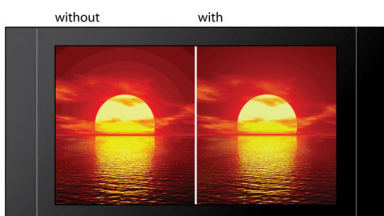

12-bit/108MHz video processing

12-bit Video DAC is a superior Digital-to-Analogue-Converter that preserves every

detail of the authentic picture quality. It shows subtle shades and smoother graduation of colors, resulting in a more vibrant and natural picture. The limitation of the usual 10bit DAC become in particular apparent while using large screens and projectors.