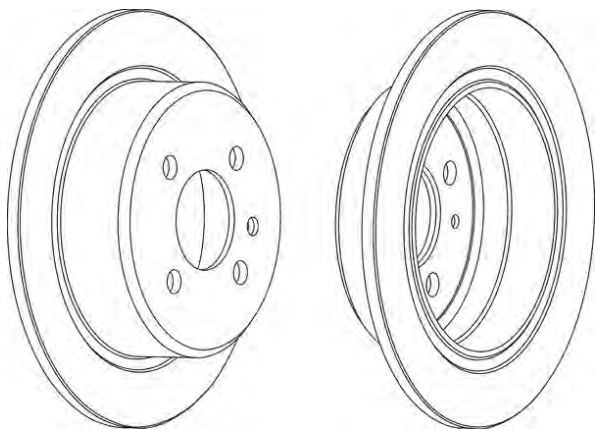

561132CH

A
258

B
10

C
8.4

D
60.1

D
62

ALPINA RLE

BMW 3 (E21), 3 (E30), Z1