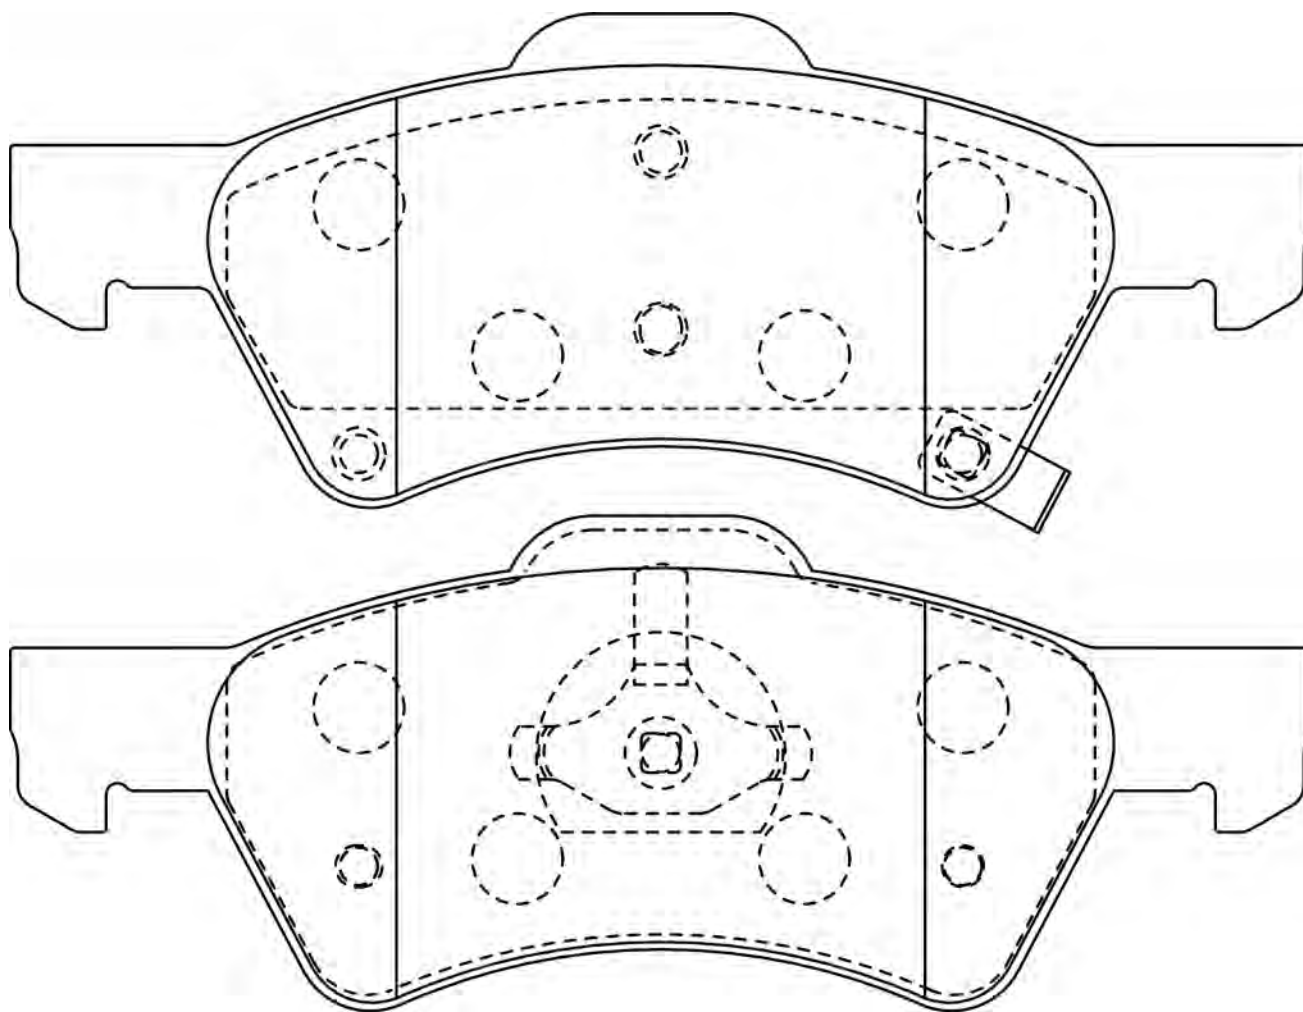

18.6

ATE

CHRYSLER VOYAGER (IV)
DODGE CARAVAN (III)

573241CH

24660

151

61.6

17.8