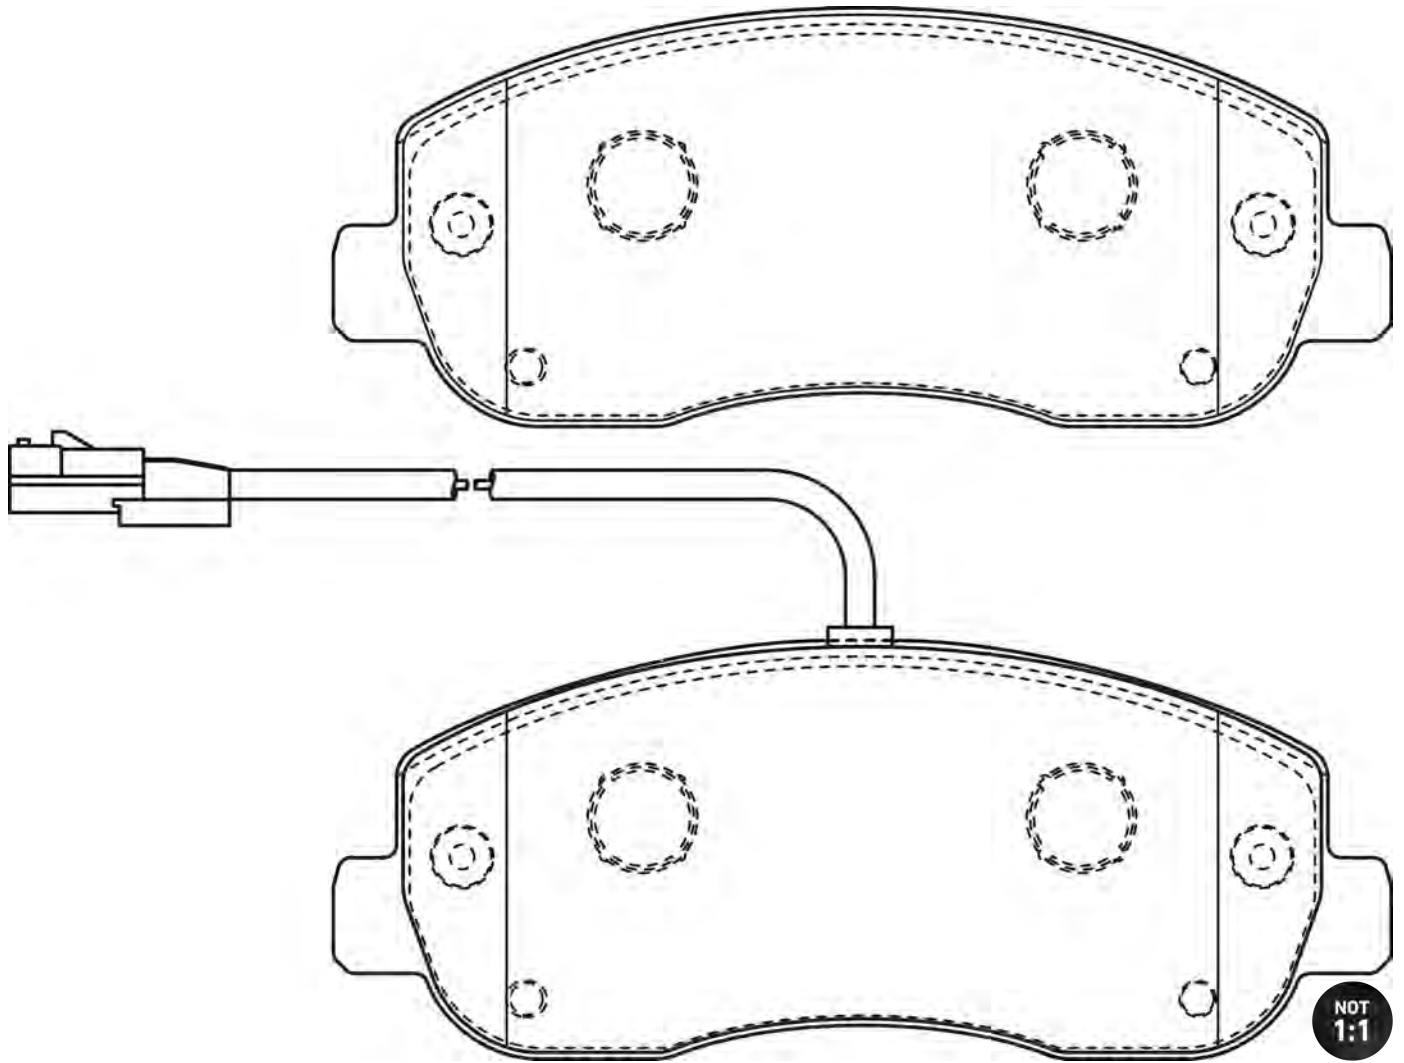

NISSAN NV400
OPEL MOVANO B
RENAULT MASTER (III)
VAUXHALL MOVANO (B)