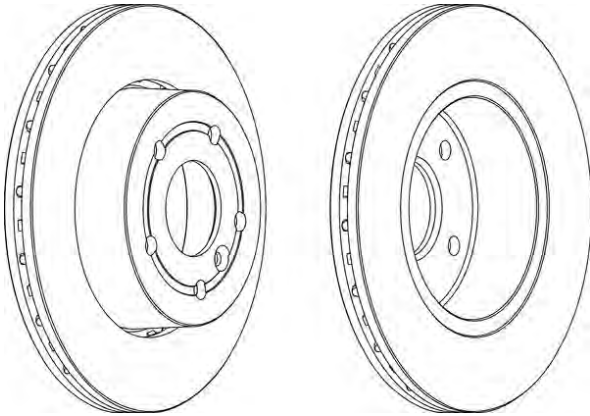

562110CH

∅ 297

A 25

B 22

C 64.6

D 70

LAND ROVER RANGE ROVER (II)