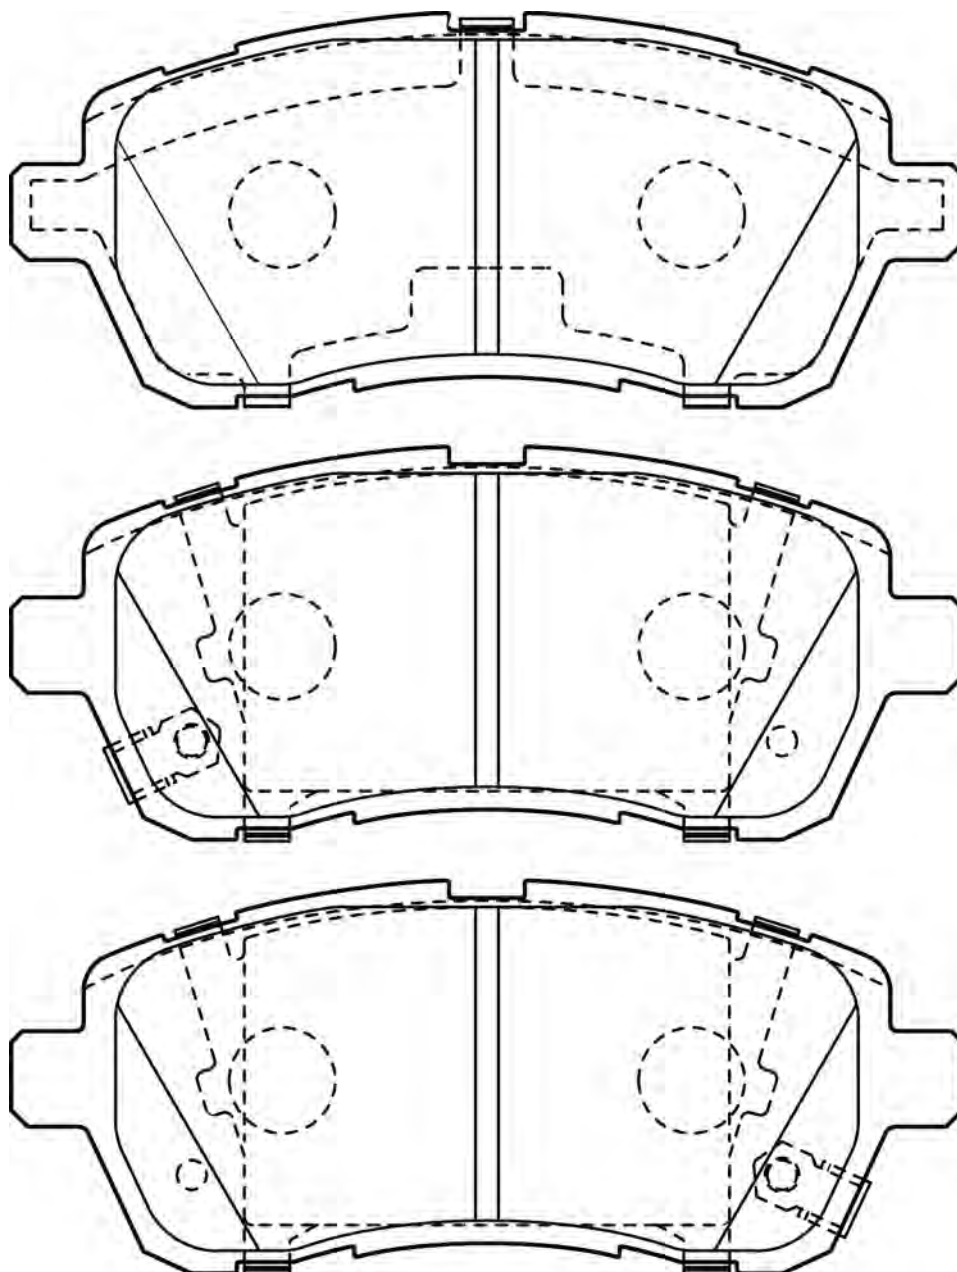

573648CH

24283

DAIHATSU COPEN, CUORE (VIII), MATERIA, SIRION

SUBARU JUSTY (IV)

SUZUKI SWIFT (IV)