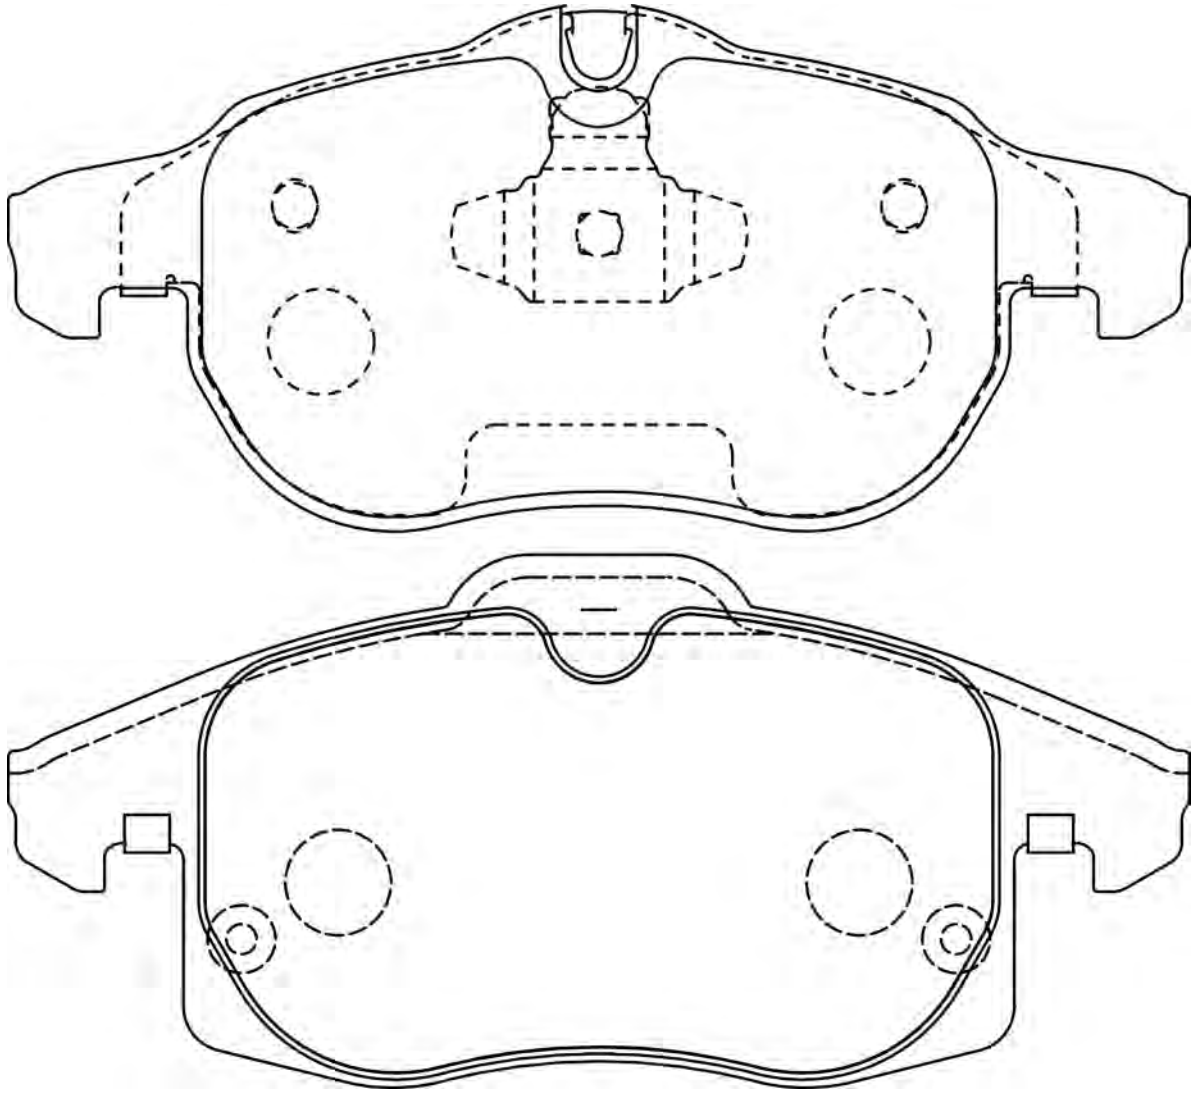

CHEVROLET VECTRA

OPEL ASTRA H, SIGNUM, VECTRA C, ZAFIRA

SAAB 9-3, 9-3X

VAUXHALL SIGNUM, VECTRA (B), VECTRA (C)