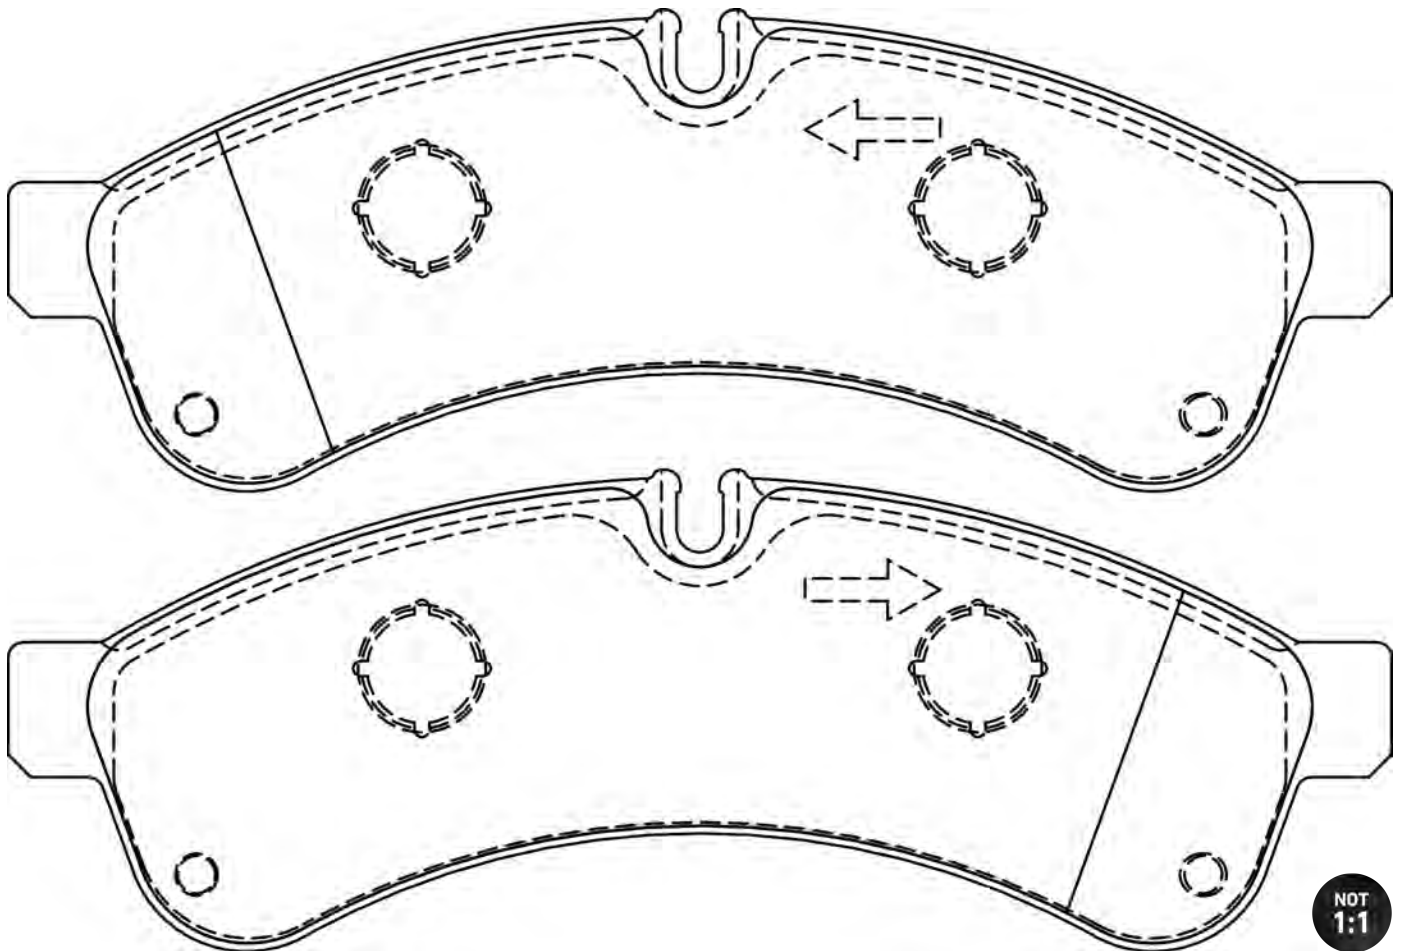

573742CH

29231

184.2

64.2

22.7

BRE

IVECO DAILY IV (55), DAILY IV (60), DAILY IV (65), DAILY IV (70), DAILY V, DAILY VI