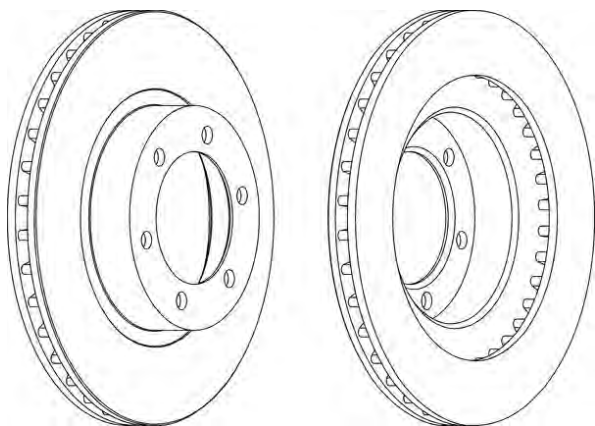

562743CH

LEXUS GX
TOYOTA LAND CRUISER 120, LAND CRUISER 150