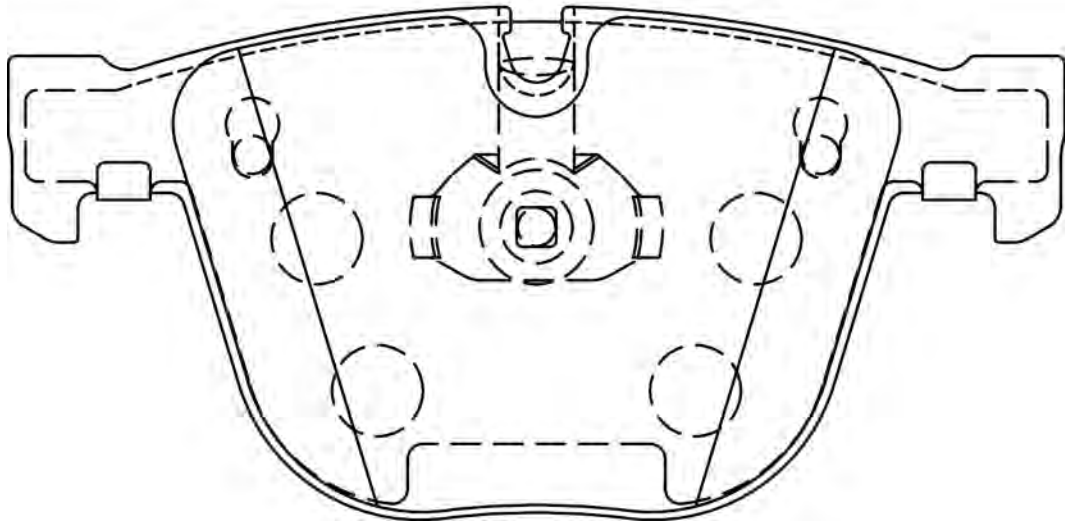

20.3

ATE

BMW 1 (E82), 3 (E90), 3 (E92), 3 (E93), 3 4WD (E91), 3 4WD (E92), 5 (E60), 5 (E61), 5 4WD (E60), 5 4WD (E61), 6 (E63), 6 (E64), 7 (E65, E66), 7 (E65, E66, E67)

BENTLEY ARNAGE (I), ARNAGE (II), AZURE (I), CONTINENTAL, CONTINENTAL FLYING SPUR
BMW 1 (E82), 3 (E90), 3 (E92), 3 (E93), 5 (E60), 5 (E61), 6 (E63), 6 (E64), 7 (E65, E66), SAC (F16, F86), X5, X5 (E70), X6 (E71, E72)
ROLLS-ROYCE PHANTOM