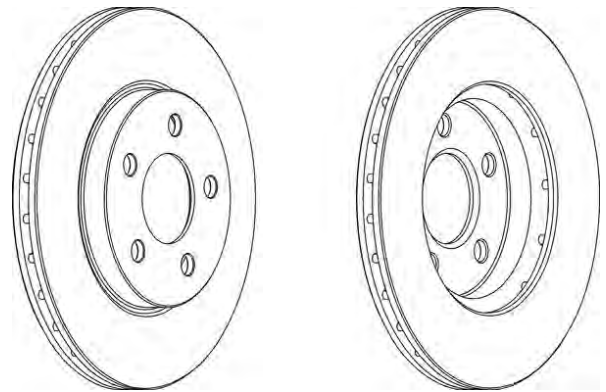

562709CH

CHRYSLER NEON (I), NEON (II)
DACIA DUSTER
DAIHATSU CHARADE (03-11)
DODGE NEON (I), NEON (II)
PLYMOUTH NEON (I), NEON (II)