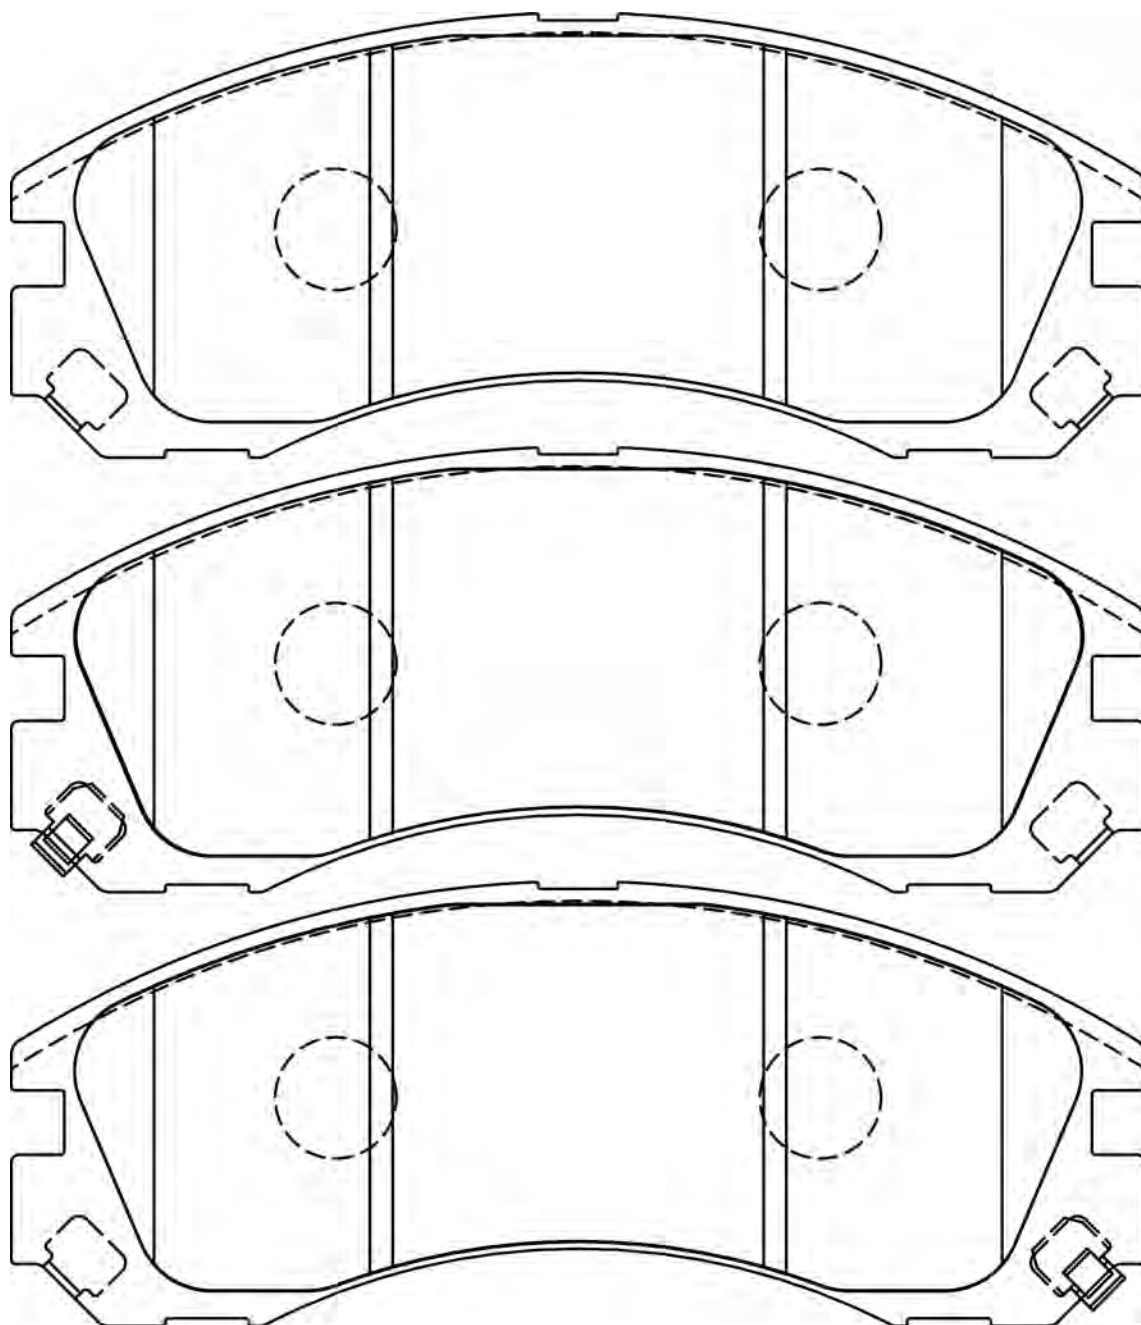

HYUNDAI H-1, H-1 (4WD), H100, PORTER, STAREX

572447CH

21363

149.8

58.7

15.6

AKE

CITROËN C-CROSSER, C-CROSSER ENTERPRISE
PEUGEOT 4007