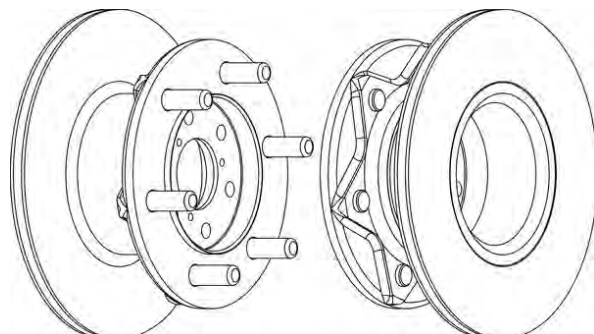

**561127CH-1**

267

A 14.2

B 12.8

C 111

D 58.3

ALFA ROMEO AR 8
 IVECO DAILY I (35), DAILY I (40), DAILY II (30), DAILY II (35), DAILY II (40)

561132CH**A**
258**B**
10**C**
8.4**D**
60.1**D**
62