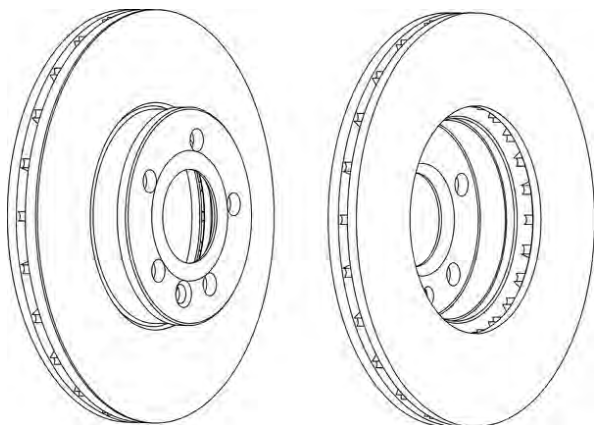

562382CH

∅ 300

A 26

B 22

C 56.3

D 68.2

FORD GALAXY
SEAT ALHAMBRA
VW SHARAN, TRANSPORTER (T4)