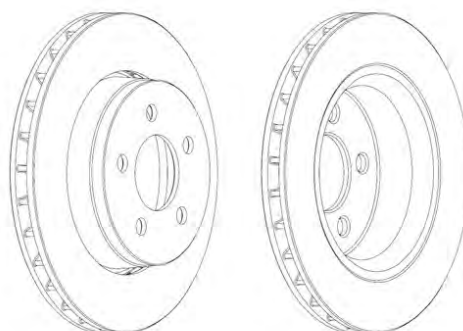

563041CH

DODGE NITRO, RAM 1500 (4WD), RAM 2500 (4WD)
JEEP CHEROKEE, COMPASS
OPEL INSIGNIA