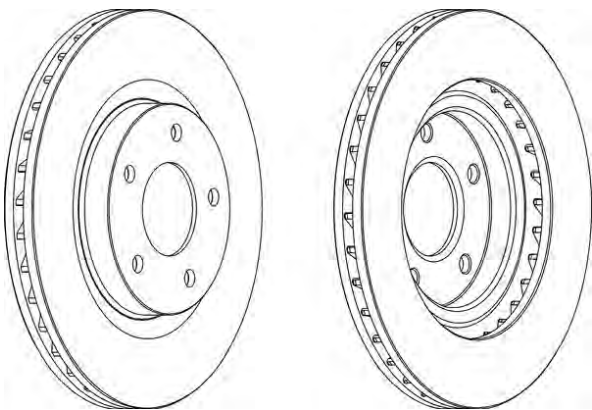

562790CH

∅
294

A
26

B
24.4

C
46

D
69

CHRYSLER SEBRING
DODGE AVENGER, CALIBER
JEEP COMPASS, PATRIOT
MITSUBISHI ASX