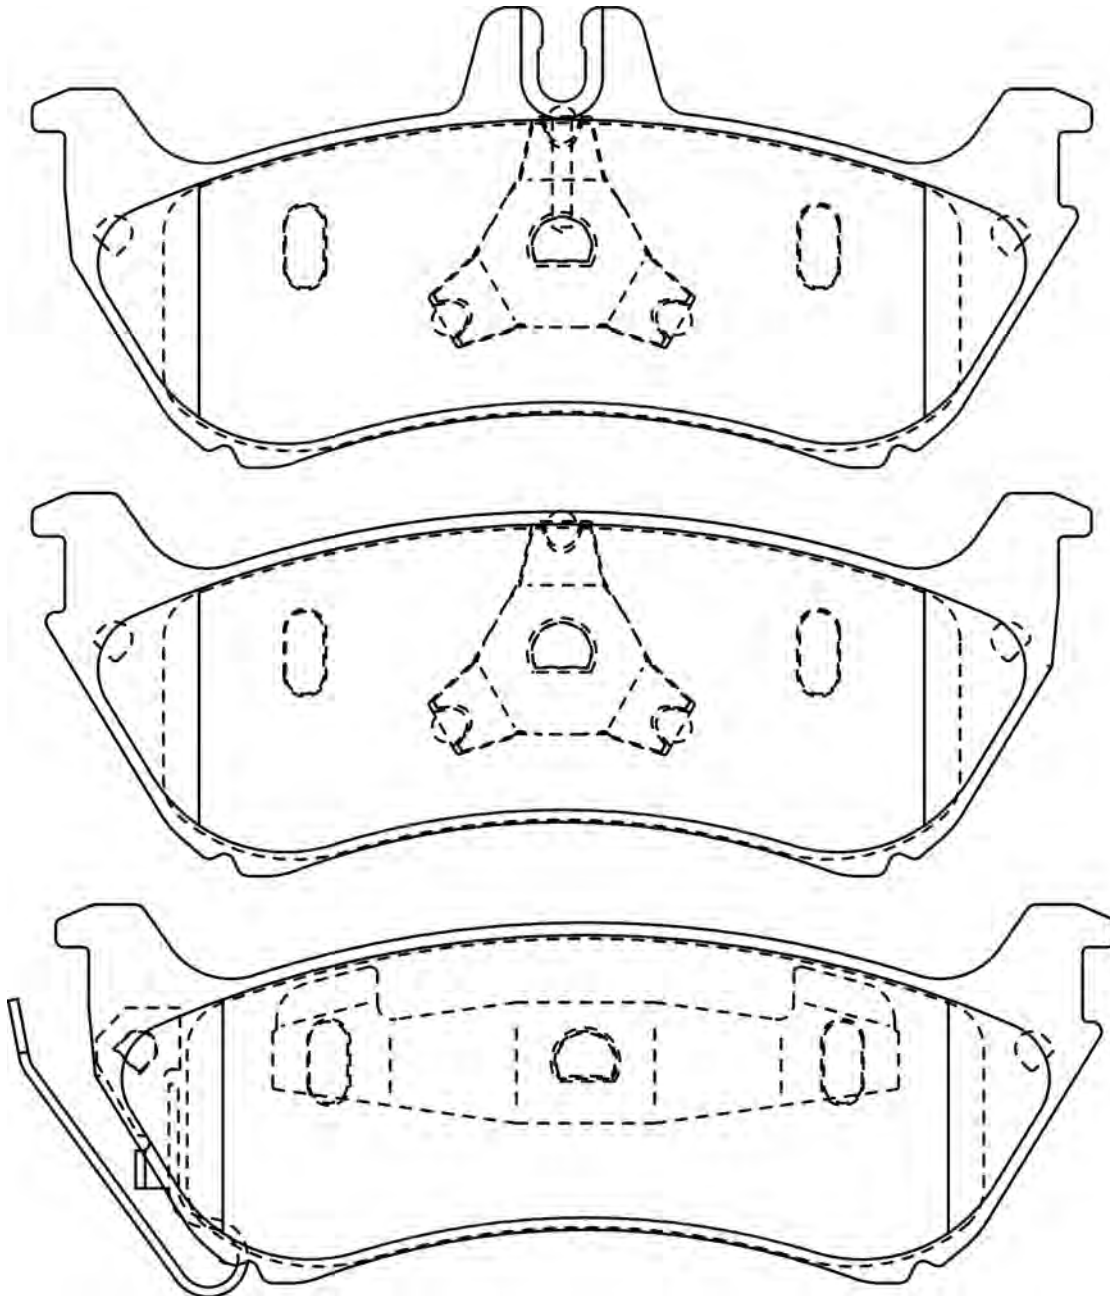

573148CH

23190

MERCEDES-BENZ M-KLASSE (W163)