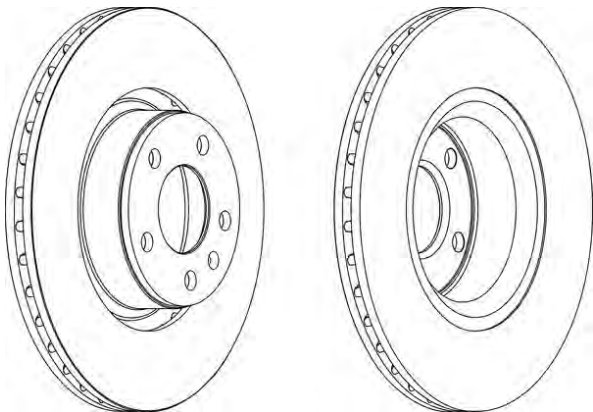

562271CH

AUDI A6 (04-12)