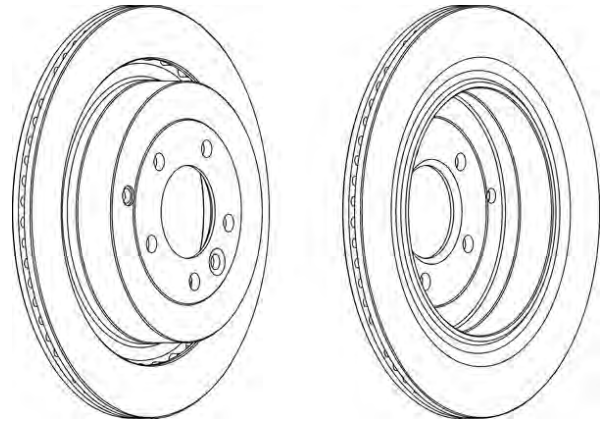

562657CH-1

LAND ROVER DISCOVERY (III), DISCOVERY (IV), RANGE ROVER SPORT