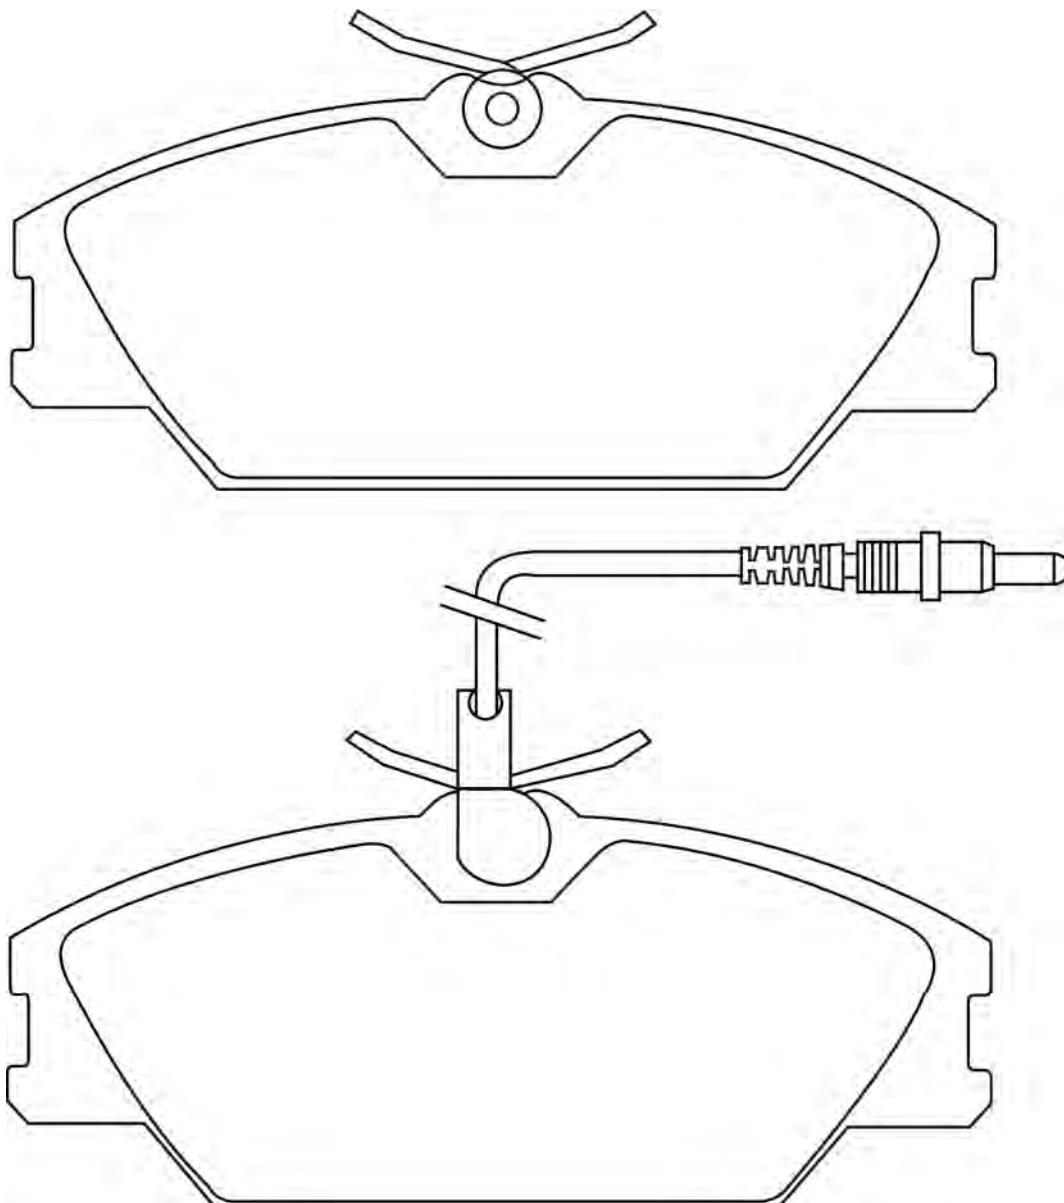

ALPINE A610

DAEWOO LUBLIN (II)

RENAULT 25, ESPACE (II), LAGUNA (I), MEGANE (I), MEGANE SCENIC, SAFRANE (I), SAFRANE (II), SPORT SPIDER