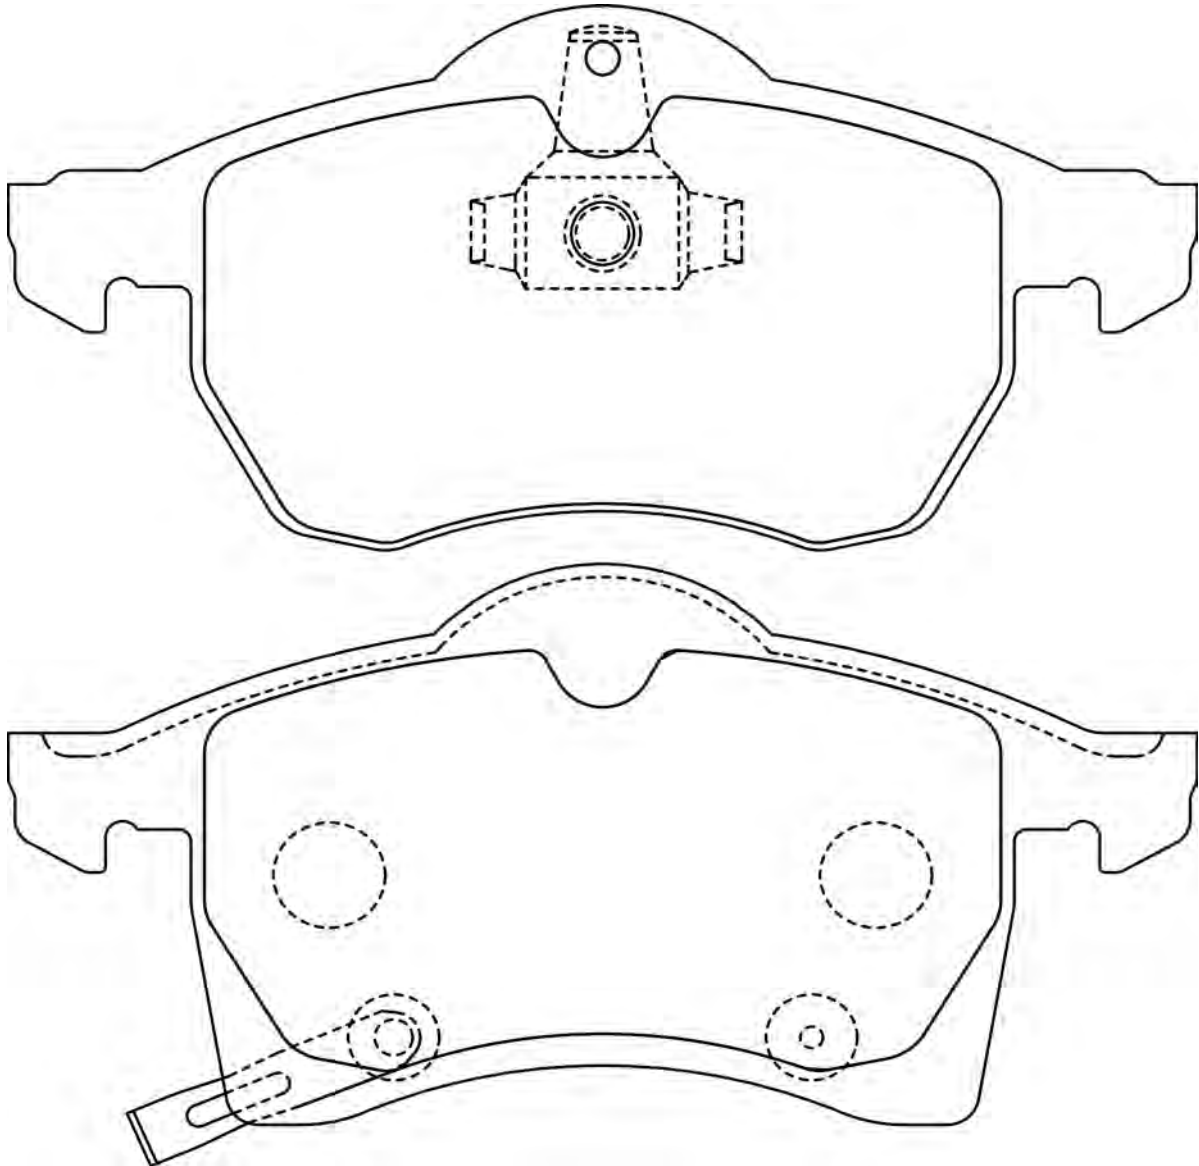

571975CH

21991

CHEVROLET ASTRA, CORSA

OPEL ASTRA G, ASTRA H, COMBO, CORSA C, ZAFIRA

VAUXHALL ASTRA (G), ASTRAMAN (G), CORSA (C), ZAFIRA (I), ZAFIRA (II)

571979CH

23177

ALFA ROMEO 145 (->96), 145 (96->), 146 (->96), 146 (96->), 155, 33 (83-89), 33 (90-94), 33 4WD (83-89), 33 4WD (90-94), GTV, SPIDER (95-05)

FIAT BARCHETTA, BRAVO (I), COUPE, FIORINO (127), FIORINO (146), FIORINO (147), MAREA, PUNTO, TEMpra, TIPO, UNO

LANCIA DEDRA, DELTA (II)