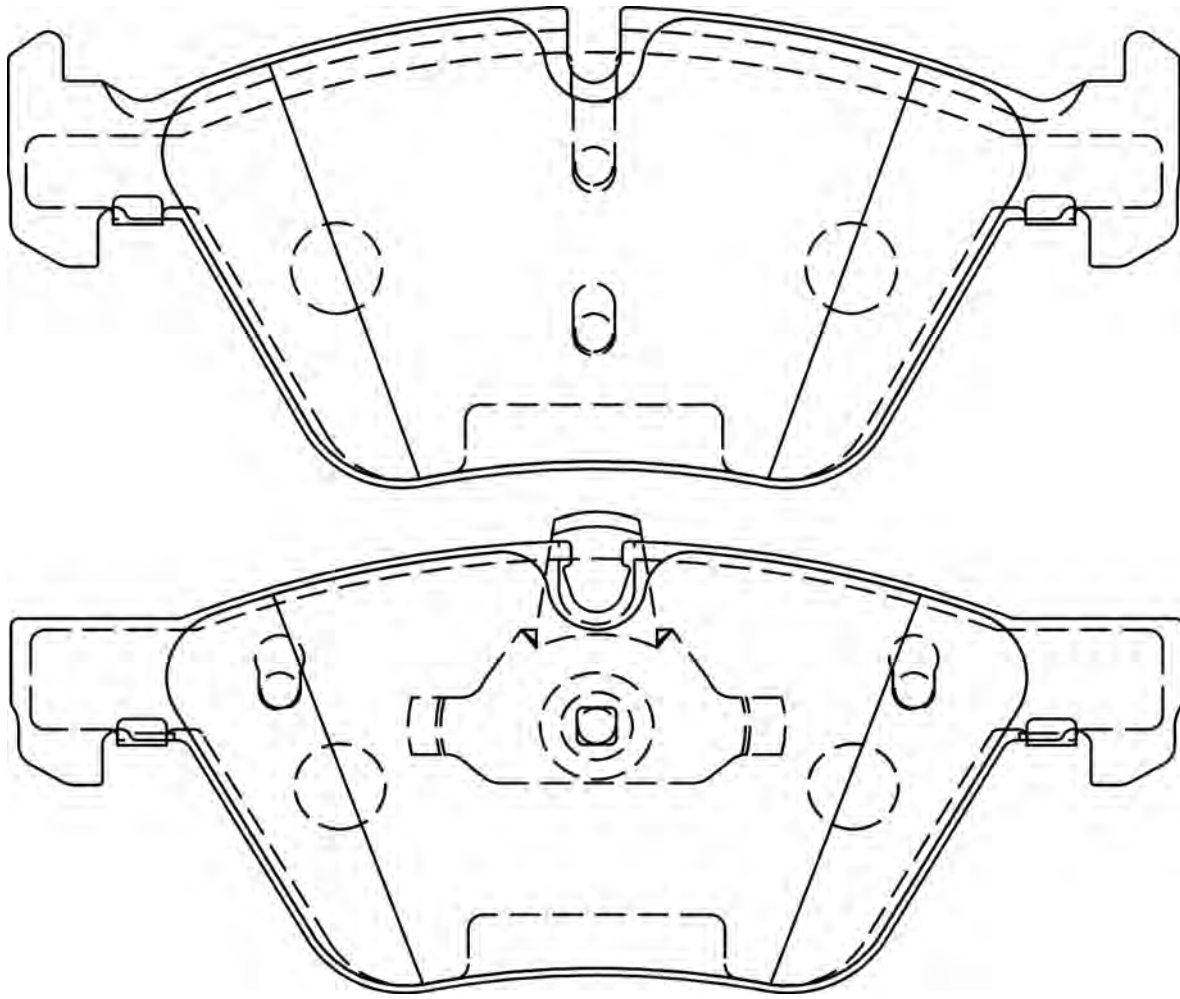

BMW 1 (E81), 1 (E82), 1 (E87), 1 (E88), 3 (E90), 3 (E91), 3 (E92), 3 (E93), 3 4WD (E90), 3 4WD (E91), 3 4WD (E92), 5 (E60), 5 (E61), 5 (F10), 5 (F11), 5 4WD (E61), 5 4WD (F10), 5 4WD (F11), X1 (E84), X1 4WD (E84), Z4 (E89)