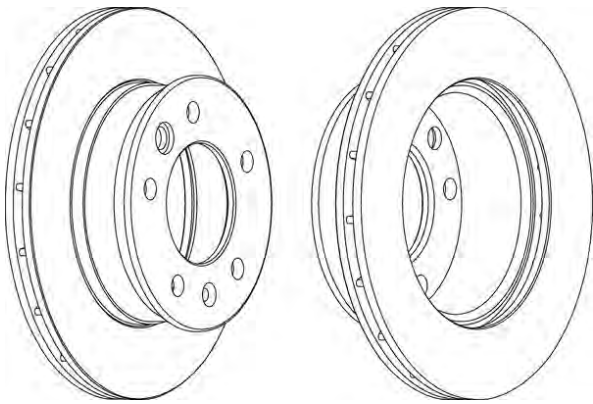

569122CH

MERCEDES-BENZ PULLMANN (W100), SPRINTER 2-t (208), SPRINTER 2-t (210), SPRINTER 2-t (211), SPRINTER 2-t (212), SPRINTER 2-t (213), SPRINTER 2-t (214), SPRINTER 2-t (216), SPRINTER 3, 5-t (311), SPRINTER 3-t, SPRINTER 3-t (308), SPRINTER 3-t (310), SPRINTER 3-t (311), SPRINTER 3-t (312), SPRINTER 3-t (313), SPRINTER 3-t (314), SPRINTER 3-t (316), SPRINTER 4, 6-t (411), SPRINTER 4, 6-t (424), SPRINTER 4-t (408), SPRINTER 4-t (410), SPRINTER 4-t (411), SPRINTER 4-t (412), SPRINTER 4-t (413), SPRINTER 4-t (414), SPRINTER 4-t (416)
VW LT 28-35 (II), LT 28-46 (II)