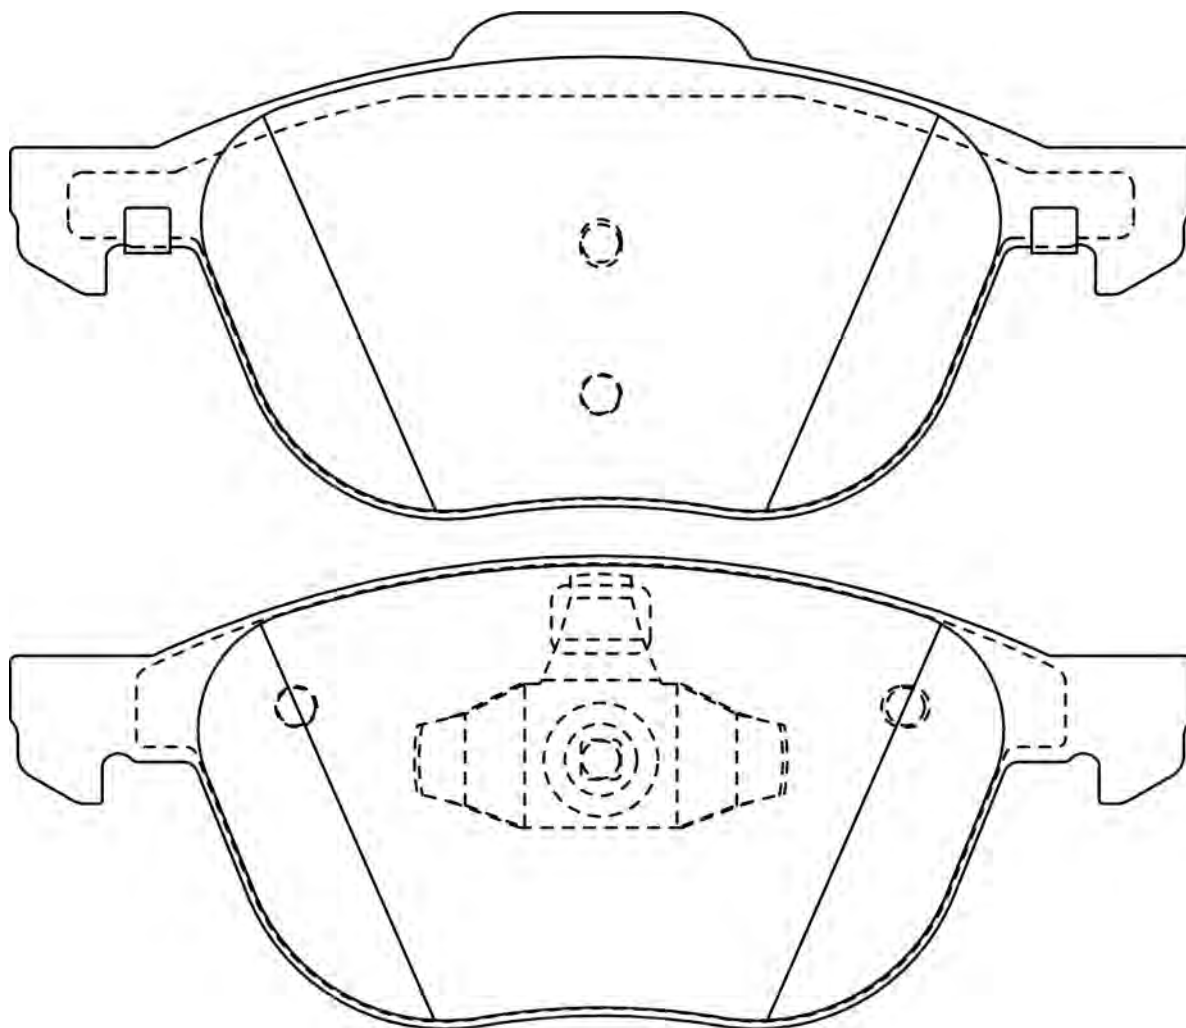

573209CH

23723

156

66.9/62.5

17.5

ATE

FORD C-MAX, ECOSPORT, FOCUS, FOCUS (II), FOCUS (III), FOCUS C-MAX, KUGA

MAZDA 3, 5, PREMACY

VOLVO C30, C70 (II), S40 (II), V40, V50