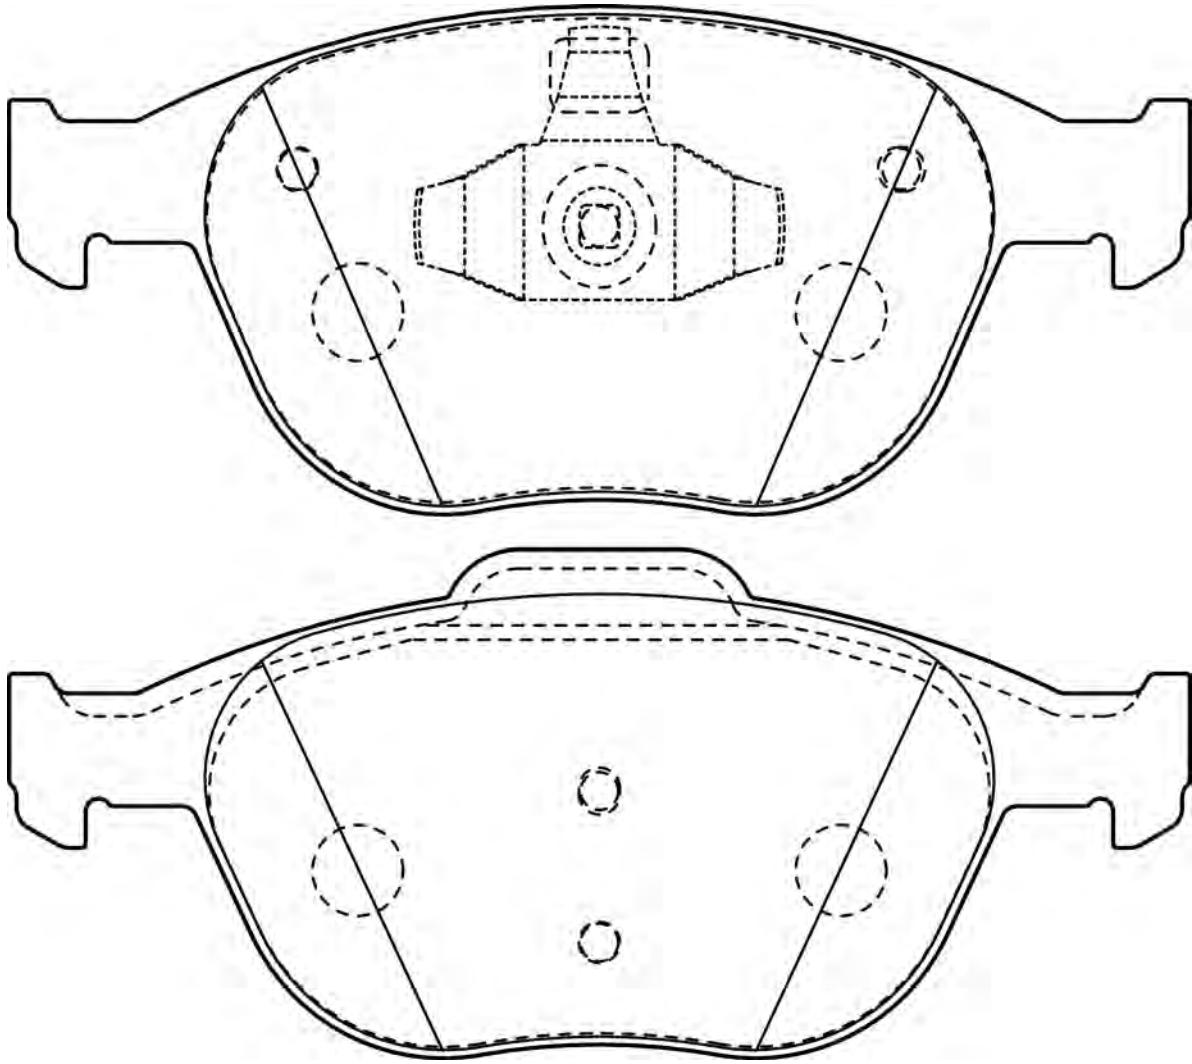

FORD FIESTA (V), FOCUS (I), TOURNEO CONNECT, TRANSIT CONNECT