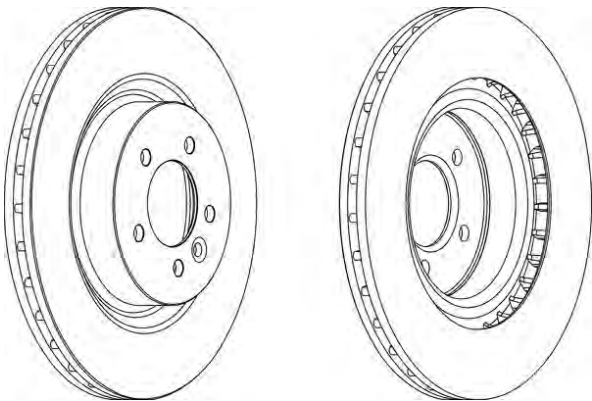

562654CH-1

LAND ROVER DISCOVERY (IV), RANGE ROVER SPORT