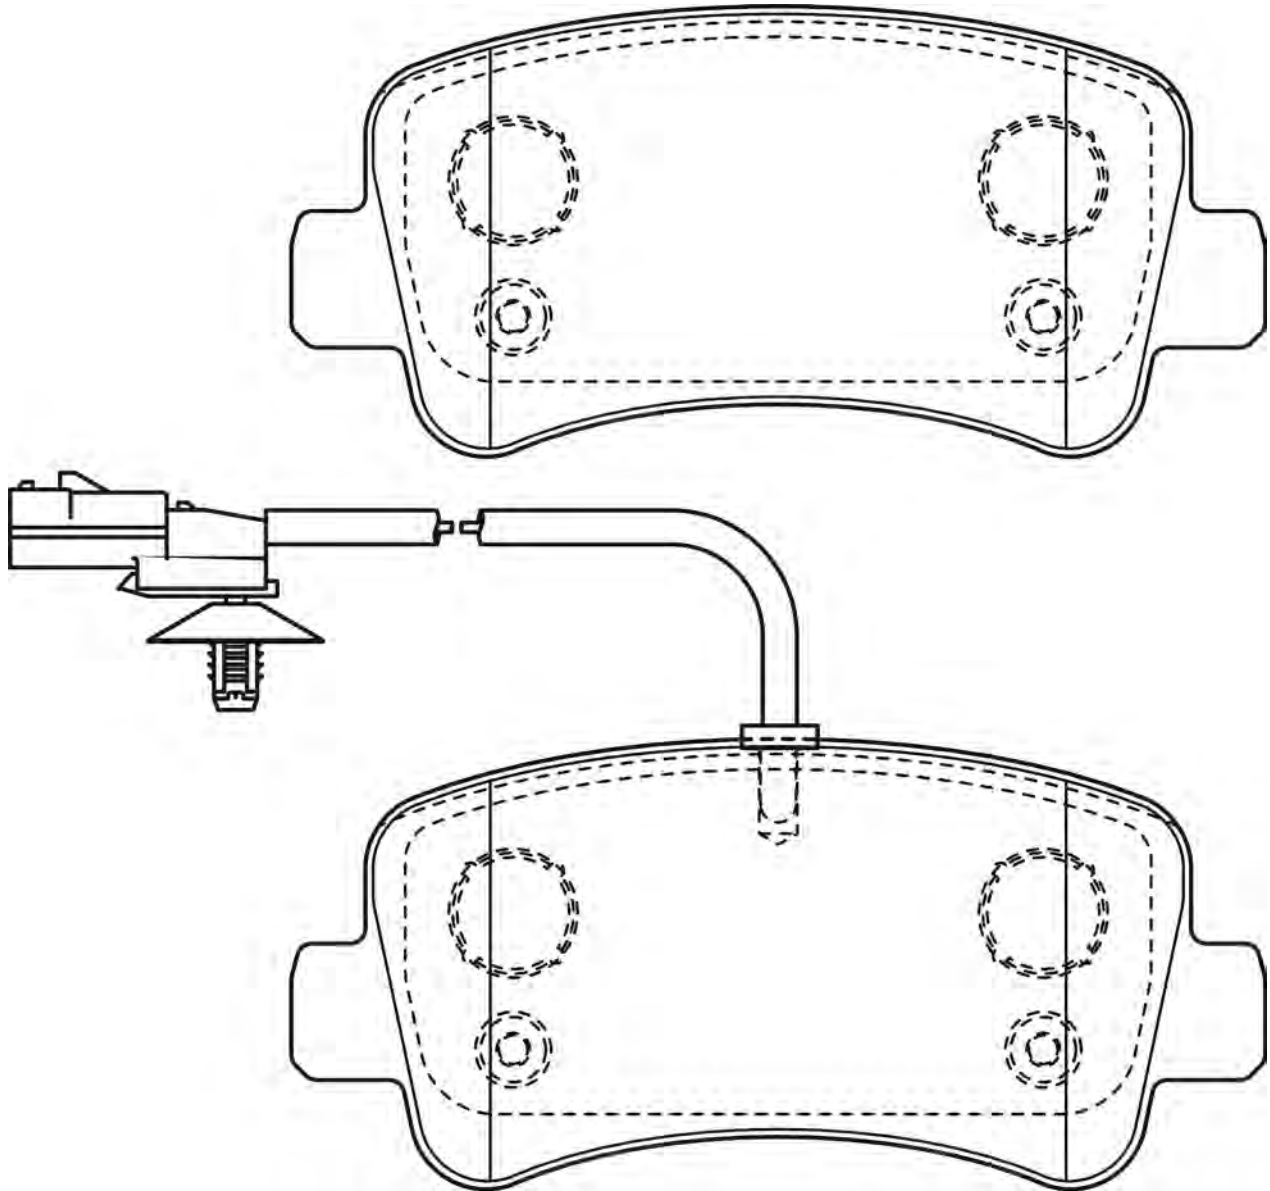

OPEL MOVANO B
RENAULT MASTER (III)
VAUXHALL MOVANO (B)