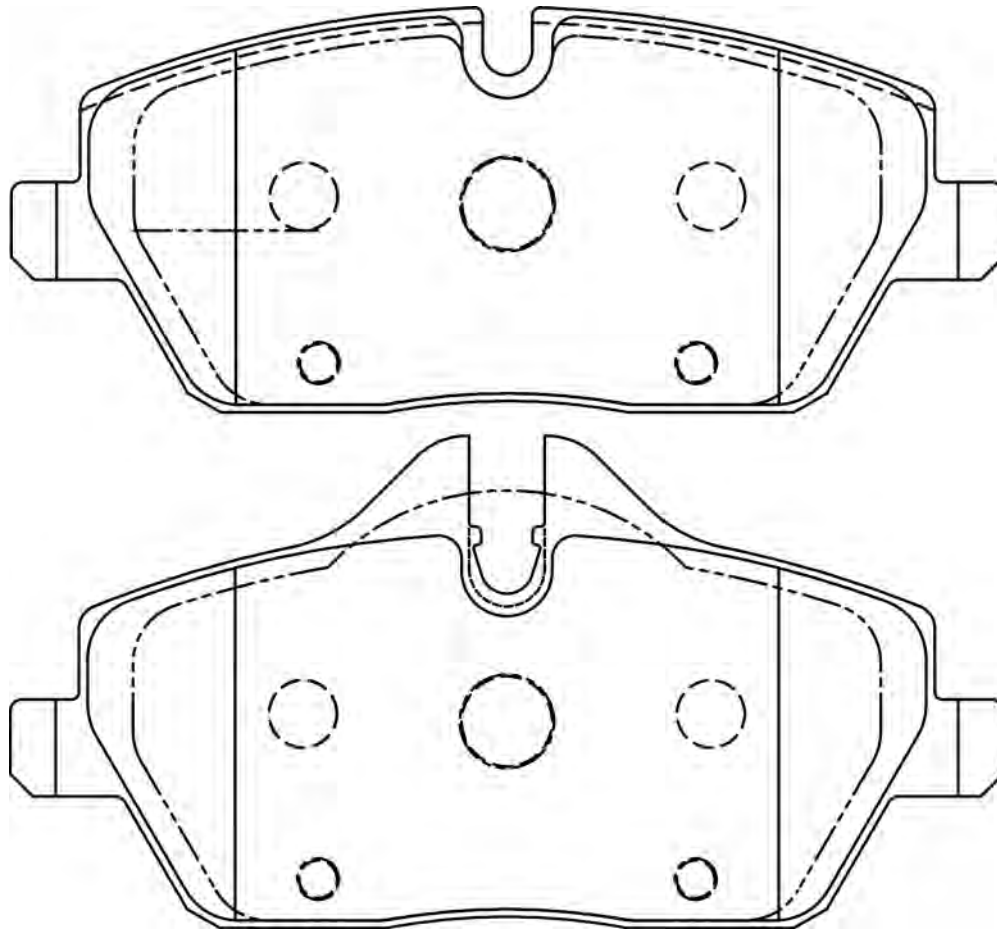

573137CH

23915

BMW 1 (E81), 1 (E82), 1 (E87), 1 (E88)