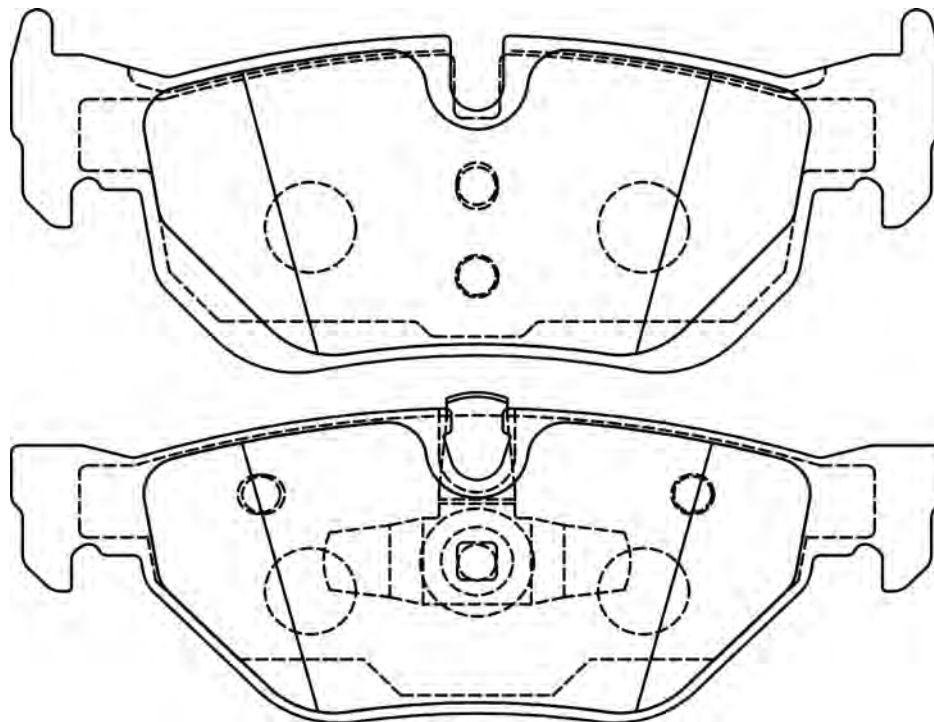

573139CH

23926

123.1

48/43.7

17

ATE

BMW 1 (E81), 1 (E82), 1 (E87), 1 (E88), 3 (E90), 3 (E91), 3 (E92), 3 (E93), 3 4WD (E90), 3 4WD (E91), 3 4WD (E92), X1 (E84), X1 4WD (E84)