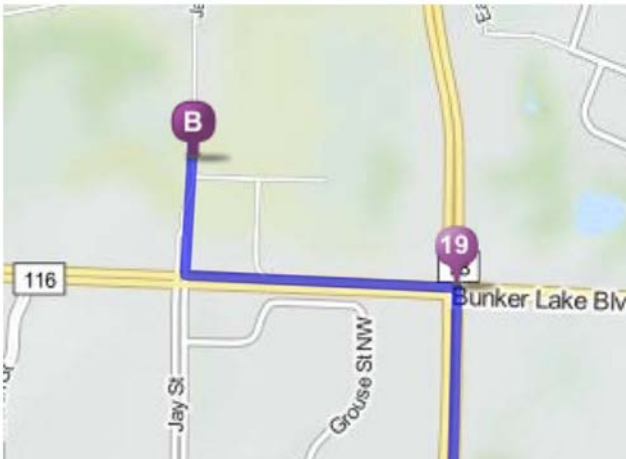

3.4 Mi
24.5 Mi Total

14. Merge onto MN-610 E.

3.0 Mi
27.4 Mi Total

15. Merge onto MN-47 N / County Hwy-10 / State Highway 47.

0.7 Mi
28.2 Mi Total

16. Merge onto US-10 W / MN-47 N.

2.9 Mi
31.1 Mi Total

17. Take the County Hwy-78 / Hanson Blvd exit.

0.4 Mi
31.5 Mi Total

18. Keep right at the fork in the ramp. Turn Right onto Hanson Blvd NW / County Hwy-78.

2.6 Mi
34.1 Mi Total

19. Turn left onto Bunker Lake Blvd NW / County Hwy-116.

Bunker Lake Blvd NW is 0.3 miles past Station Pkwy NW. SUPERAMERICA #4477 is on the corner. If you reach 139th Ln NW you've gone about 0.3 miles too far

0.3 Mi
34.4 Mi Total

21. 13829 JAY ST NW is on the right.

Your destination is just past 138th Ave NW
If you reach 139th Ave NW you've gone about 0.1 miles too far

13829 Jay St NW, Andover, MN 55304

20. Take the 2nd right onto Jay St NW.

Jay St NW is just past Ibis St NW. KWIK TRIP #812 is on the corner. If you reach Quinn St NW you've gone about 0.4 miles too far

0.1 Mi
34.5 Mi Total

From Airport (Terminal 2) to DSTI

**Minneapolis-Saint Paul International Airport
Terminal 2-Humphrey** (34 miles from DSTI)
7150 Humphrey Drive | Minneapolis, MN 55450
P. (612) 726-5555 | www.mspairport.com