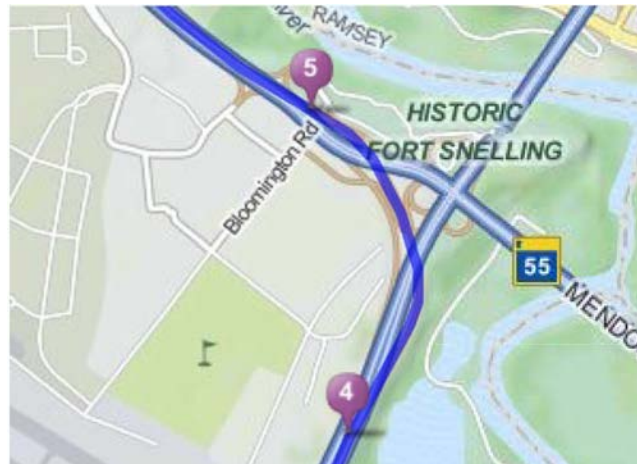

+ Surly Brewing

- Wednesday - Sunday: Times Vary (Book Online)
www.surlybrewing.com

Directions

From Airport (Terminal 1) to DSTI

Minneapolis-Saint Paul International Airport Terminal 1-Lindbergh (34 miles from DSTI)
 4300 Glumack Drive | St. Paul, MN 55111
 P. (612) 726-5555 | www.mspairport.com

Dynamic Sealing Technologies, Inc
 13829 Jay Street NW | Andover, MN 55304
 P. (763) 786-3758 | www.dsti.com

1. Exit the Parking Ramp. 0.5 Mi
0.5 Mi Total
2. Start out going south on Glumack Dr toward Northwest Ct. 1.1 Mi
1.6 Mi Total
3. Keep left at the fork to continue on Glumack Dr. 0.02 Mi
1.6 Mi Total

4. Merge onto MN-5 E toward MN-55 E / MN-55 W / St Paul / Minneapolis.

0.8 Mi
2.4 Mi Total

5. Take the MN-55 / MN-55 W / MN-5 W exit toward Minneapolis / Fort Snelling.

0.8 Mi
3.1 Mi Total

6. Merge onto MN-55 W via the ramp on the left toward Hiawatha Ave / Minnehaha Ave.