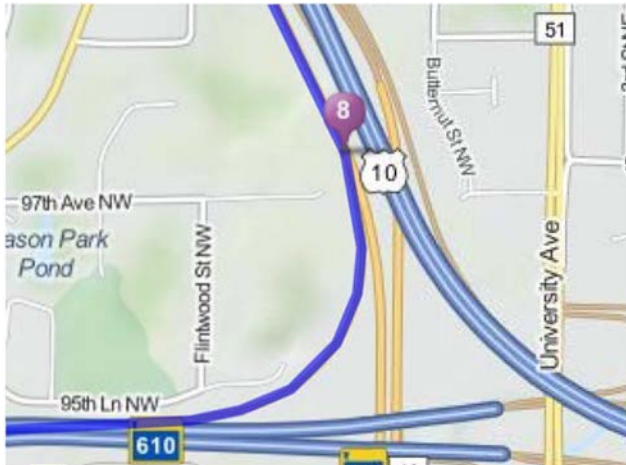

2.7 Mi
 3.1 Mi Total

4. Turn slight left to take the US-10 E / MN-47 S ramp.

0.02 Mi
 3.1 Mi Total

5. Merge onto US-10 E / MN-47 S.

2.1 Mi
 5.3 Mi Total

6. Take the MN-47 exit toward MN-610 / Minneapolis.

0.5 Mi
 5.8 Mi Total

7. Keep left at the fork in the ramp.

0.7 Mi
6.4 Mi Total

8. Merge onto MN-610 W toward Minneapolis.

2.2 Mi
8.6 Mi Total

9. Merge onto State Highway 252 / MN-252 toward Minneapolis.

4.8 Mi
13.4 Mi Total

10. Stay straight to go onto I-94 E / US-52 E.