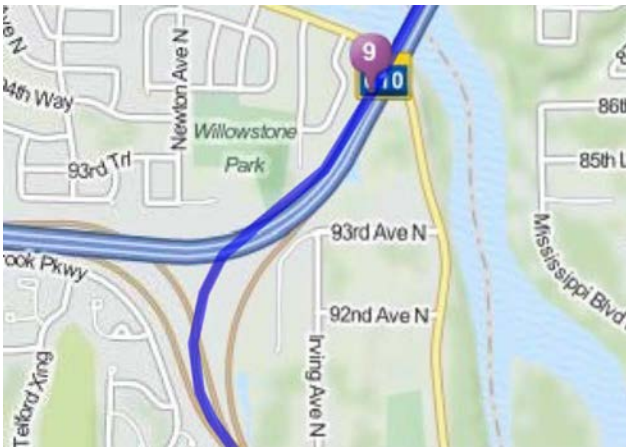

2.7 Mi
 3.1 Mi Total

4. Turn slight left to take the US-10 E / MN-47 S ramp.

0.02 Mi
 3.1 Mi Total

5. Merge onto US-10 E / MN-47 S.

2.1 Mi
 5.3 Mi Total

6. Take the MN-47 exit toward MN-610 / Minneapolis.

0.5 Mi
 5.8 Mi Total

7. Keep left at the fork in the ramp.

0.7 Mi
6.4 Mi Total

8. Merge onto MN-610 W toward Minneapolis.

2.2 Mi
8.6 Mi Total

9. Merge onto State Highway 252 / MN-252 toward Minneapolis.

4.8 Mi
13.4 Mi Total

10. Stay straight to go onto I-94 E / US-52 E.

7.8 Mi
21.2 Mi Total

11. Merge onto MN-65 via EXIT 233B toward I-35W S.

0.9 Mi
22.1 Mi Total

12. Take I-35W S.

3.8 Mi
25.9 Mi Total

13. Merge onto MN-62 E / Crosstown Hwy E via EXIT 11.

2.0 Mi
27.8 Mi Total