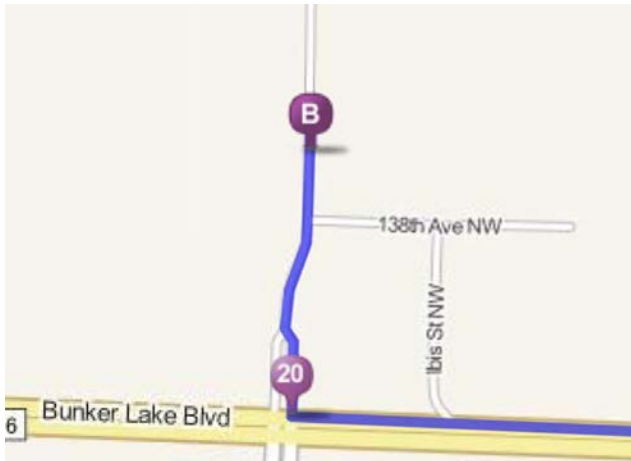

0.4 Mi
31.5 Mi Total

18. Keep right at the fork in the ramp. Turn Right onto Hanson Blvd NW / County Hwy-78.

2.6 Mi
34.1 Mi Total

19. Turn left onto Bunker Lake Blvd NW / County Hwy-116.

Bunker Lake Blvd NW is 0.3 miles past Station Pkwy NW. SUPERAMERICA #4477 is on the corner. If you reach 139th Ln NW you've gone about 0.3 miles too far

0.3 Mi
34.4 Mi Total

21. 13829 JAY ST NW is on the right.

Your destination is just past 138th Ave NW
If you reach 139th Ave NW you've gone about 0.1 miles too far

13829 Jay St NW, Andover, MN 55304

20. Take the 2nd right onto Jay St NW.

Jay St NW is just past Ibis St NW. KWIK TRIP #812 is on the corner. If you reach Quinn St NW you've gone about 0.4 miles too far

0.1 Mi
34.5 Mi Total

From Airport (Terminal 2) to DSTI

**Minneapolis-Saint Paul International Airport
Terminal 2-Humphrey** (34 miles from DSTI)
7150 Humphrey Drive | Minneapolis, MN 55450
P. (612) 726-5555 | www.mspairport.com

Dynamic Sealing Technologies, Inc
13829 Jay Street NW | Andover, MN 55304
P. (763) 786-3758 | www.dsti.com

1. Start out going southwest on Humphrey Dr toward E 72nd St.

0.1 Mi
0.1 Mi Total

2. Humphrey Dr becomes E 72nd St.