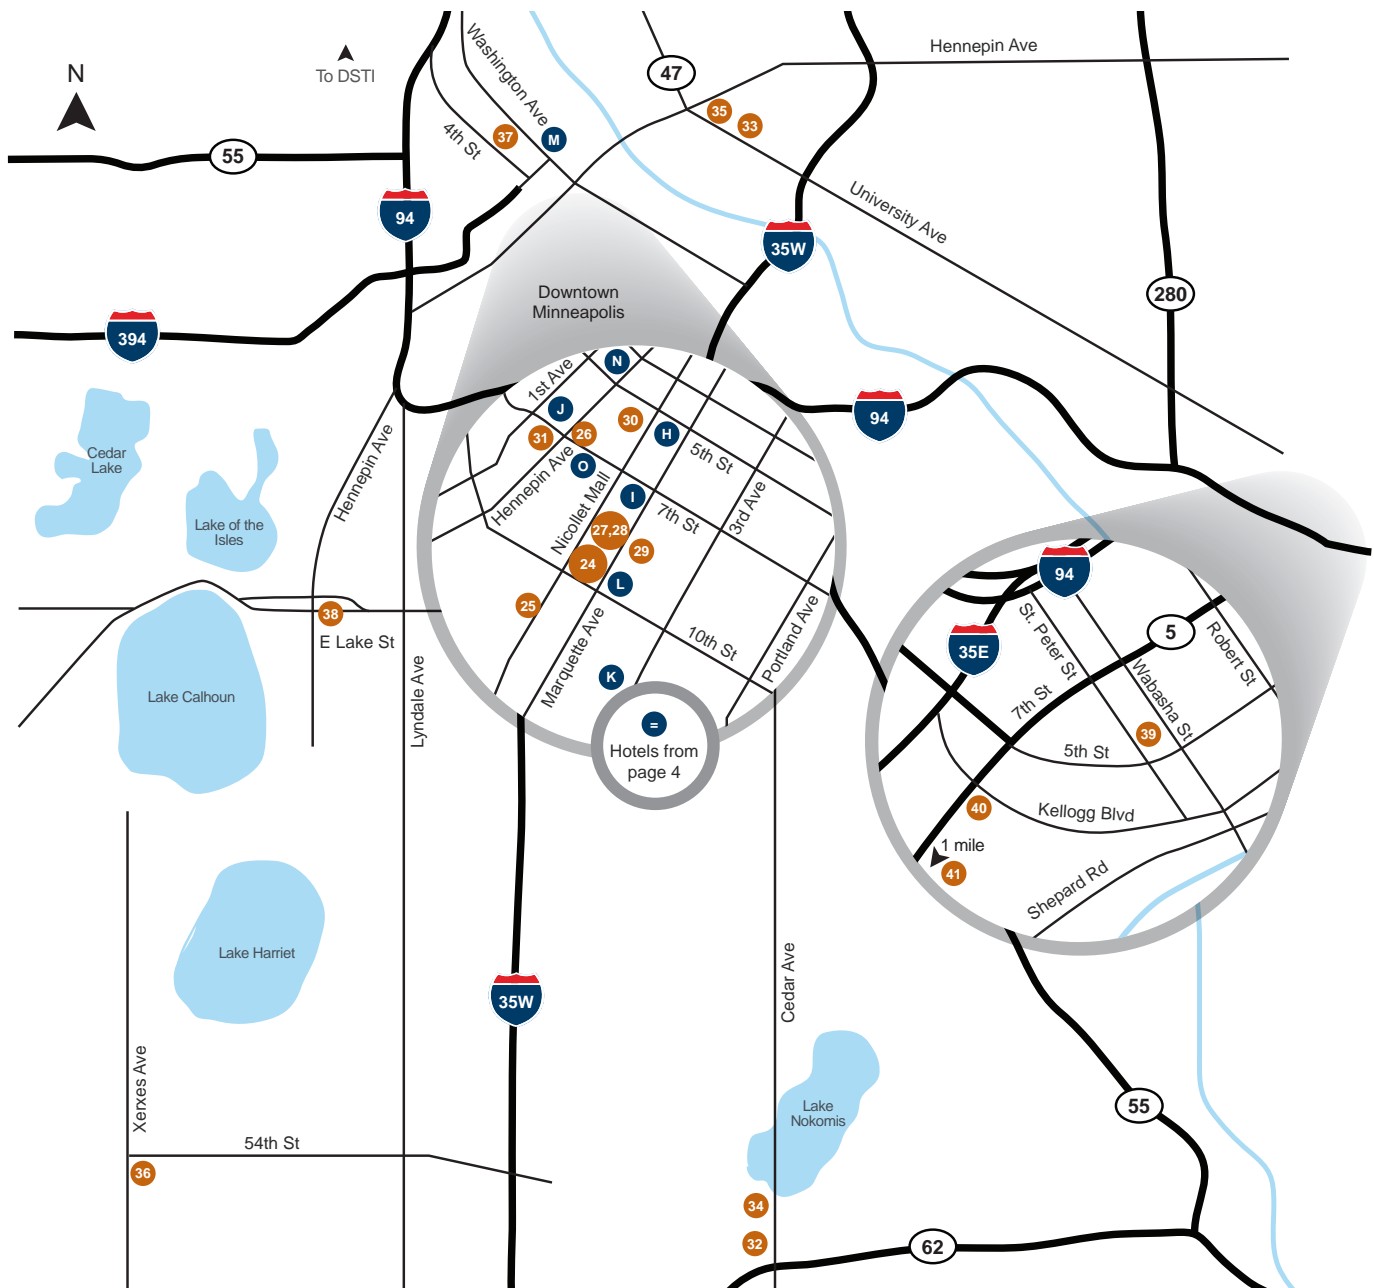

Restaurants Near St. Paul

★ **39 - Kincaid's** (29 miles from DSTI)
Upscale American Cuisine
380 St Peter St. | St Paul, MN 55102
P. (651) 602-9000 | www.kincaids.com

41 - Mancinis Char House (29 miles from DSTI)
Pasta, Steak & Lobster Cuisine
531 7th St W | St Paul, MN 55102
P. (651) 224-7345 | www.mancinis.com

40 - Eagle Street Grille (29 miles from DSTI)
American Cuisine
174 7th St W | St Paul, MN 55102
P. (651) 225-1382 | www.eaglestreetgrill.net