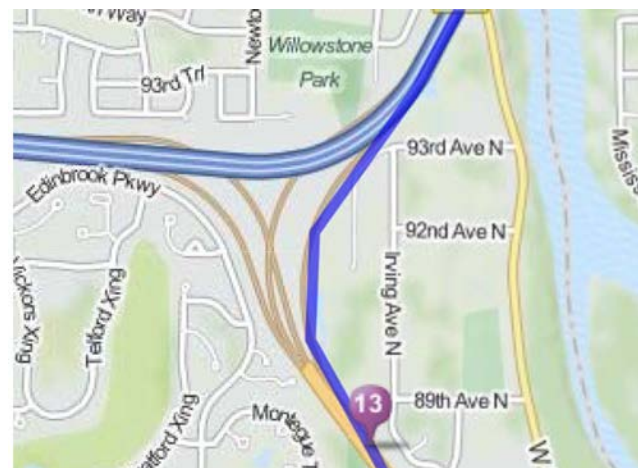

0.3 Mi
3.4 Mi Total

7. Merge onto MN-62 W / Crosstown Hwy W via the exit on the left.

4.0 Mi
7.4 Mi Total

8. Merge onto I-35W N.

4.7 Mi
12.2 Mi Total

9. Merge onto MN-65 via EXIT 16A on the left toward I-94 W.

0.4 Mi
12.6 Mi Total

10. Merge onto I-94 W / US-52 W.

8.1 Mi
20.7 Mi Total

11. Take the MN-252 N / I-694 E exit, EXIT 225.

0.1 Mi
20.8 Mi Total

12. Keep left at the fork in the ramp.

0.2 Mi
21.1 Mi Total

13. Stay straight to go onto MN-252 / State Highway 252.

3.4 Mi
24.5 Mi Total

14. Merge onto MN-610 E.

3.0 Mi
27.4 Mi Total

15. Merge onto MN-47 N / County Hwy-10 / State Highway 47.

0.7 Mi
28.2 Mi Total

16. Merge onto US-10 W / MN-47 N.

2.9 Mi
31.1 Mi Total

17. Take the County Hwy-78 / Hanson Blvd exit.

0.3 Mi
34.4 Mi Total

21. 13829 JAY ST NW is on the right.

Your destination is just past 138th Ave NW
If you reach 139th Ave NW you've gone about 0.1 miles too far

13829 Jay St NW, Andover, MN 55304

20. Take the 2nd right onto Jay St NW.