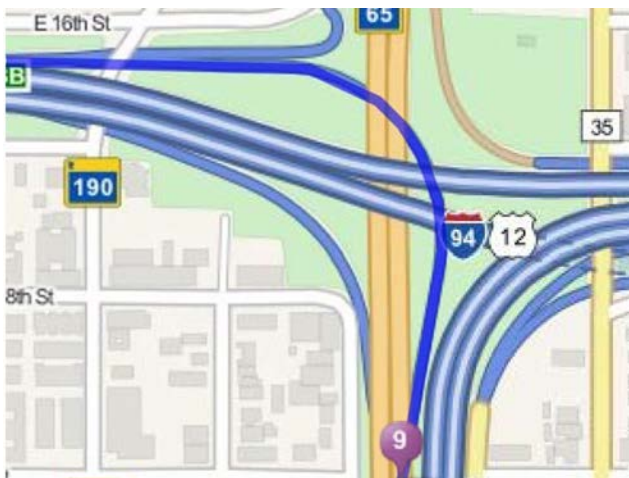

4. Merge onto MN-5 E toward MN-55 E / MN-55 W / St Paul / Minneapolis.

0.8 Mi
2.4 Mi Total

5. Take the MN-55 / MN-55 W / MN-5 W exit toward Minneapolis / Fort Snelling.

0.8 Mi
3.1 Mi Total

6. Merge onto MN-55 W via the ramp on the left toward Hiawatha Ave / Minnehaha Ave.

0.3 Mi
3.4 Mi Total

7. Merge onto MN-62 W / Crosstown Hwy W via the exit on the left.

4.0 Mi
7.4 Mi Total

8. Merge onto I-35W N.

4.7 Mi
12.2 Mi Total

9. Merge onto MN-65 via EXIT 16A on the left toward I-94 W.

0.4 Mi
12.6 Mi Total

10. Merge onto I-94 W / US-52 W.

8.1 Mi
20.7 Mi Total

11. Take the MN-252 N / I-694 E exit, EXIT 225.

0.1 Mi
20.8 Mi Total

12. Keep left at the fork in the ramp.

0.2 Mi
21.1 Mi Total

13. Stay straight to go onto MN-252 / State Highway 252.

3.4 Mi
24.5 Mi Total

14. Merge onto MN-610 E.

3.0 Mi
27.4 Mi Total

15. Merge onto MN-47 N / County Hwy-10 / State Highway 47.

0.7 Mi
28.2 Mi Total

16. Merge onto US-10 W / MN-47 N.

2.9 Mi
31.1 Mi Total

17. Take the County Hwy-78 / Hanson Blvd exit.