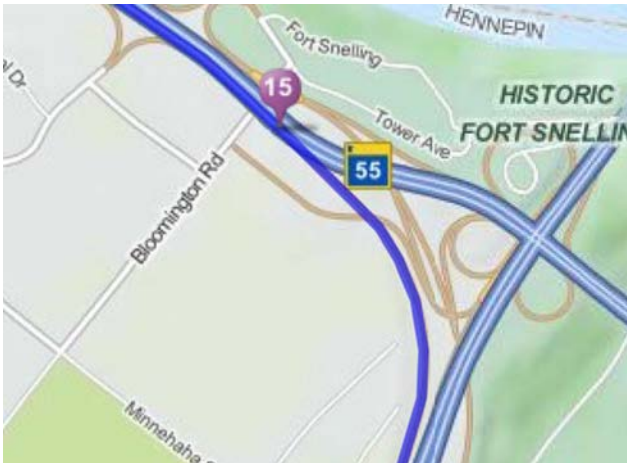

2.7 Mi
 3.1 Mi Total

4. Turn slight left to take the US-10 E / MN-47 S ramp.

0.02 Mi
 3.1 Mi Total

5. Merge onto US-10 E / MN-47 S.

2.1 Mi
 5.3 Mi Total

6. Take the MN-47 exit toward MN-610 / Minneapolis.

0.5 Mi
 5.8 Mi Total

7. Keep left at the fork in the ramp.

0.7 Mi
6.4 Mi Total

8. Merge onto MN-610 W toward Minneapolis.

2.2 Mi
8.6 Mi Total

9. Merge onto State Highway 252 / MN-252 toward Minneapolis.

4.8 Mi
13.4 Mi Total

10. Stay straight to go onto I-94 E / US-52 E.

7.8 Mi
21.2 Mi Total

11. Merge onto MN-65 via EXIT 233B toward I-35W S.

0.9 Mi
22.1 Mi Total

12. Take I-35W S.

3.8 Mi
25.9 Mi Total

13. Merge onto MN-62 E / Crosstown Hwy E via EXIT 11.

2.0 Mi
27.8 Mi Total

14. MN-62 E / Crosstown Hwy E becomes MN-55 E.

0.5 Mi
31.1 Mi Total

15. Merge onto MN-5 W toward International Airport.

0.9 Mi
32.0 Mi Total

16. Take the exit toward Lindbergh Terminal.

0.3 Mi
32.4 Mi Total