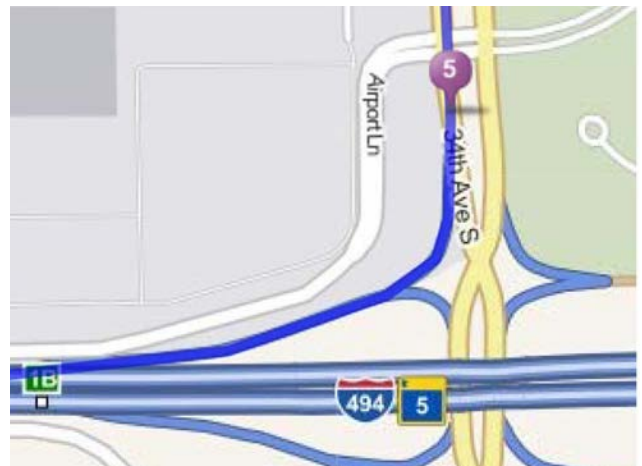

Jay St NW is just past Ibis St NW. KWIK TRIP #812 is on the corner. If you reach Quinn St NW you've gone about 0.4 miles too far

0.1 Mi
34.5 Mi Total

From Airport (Terminal 2) to DSTI

**Minneapolis-Saint Paul International Airport
Terminal 2-Humphrey** (34 miles from DSTI)
7150 Humphrey Drive | Minneapolis, MN 55450
P. (612) 726-5555 | www.mspairport.com

Dynamic Sealing Technologies, Inc
13829 Jay Street NW | Andover, MN 55304
P. (763) 786-3758 | www.dsti.com

1. Start out going southwest on Humphrey Dr toward E 72nd St.

0.1 Mi
0.1 Mi Total

2. Humphrey Dr becomes E 72nd St.

0.2 Mi
0.3 Mi Total

3. Turn slight right toward I-494 / MN-5 / Bloomington / St Paul / Minneapolis.

0.10 Mi
0.4 Mi Total

4. Turn slight right onto 34th Ave S.

0.5 Mi
1.0 Mi Total

5. Merge onto I-494 W / MN-5 W.

0.6 Mi
1.5 Mi Total

6. Merge onto MN-77 N via EXIT 2B.

2.9 Mi
4.5 Mi Total

7. Merge onto MN-62 W / Crosstown Hwy W.

1.6 Mi
6.0 Mi Total

8. Continue using directions from page 15.
(you will still be on step 8)