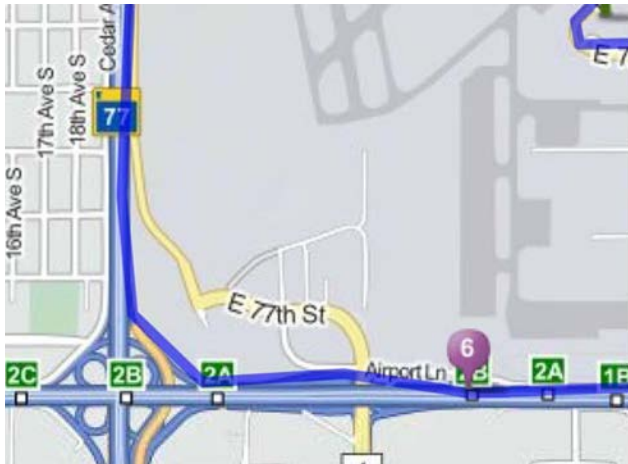

Jay St NW is just past Ibis St NW. KWIK TRIP #812 is on the corner. If you reach Quinn St NW you've gone about 0.4 miles too far

0.1 Mi
34.5 Mi Total

From Airport (Terminal 2) to DSTI

**Minneapolis-Saint Paul International Airport
Terminal 2-Humphrey** (34 miles from DSTI)
7150 Humphrey Drive | Minneapolis, MN 55450
P. (612) 726-5555 | www.mspairport.com

Dynamic Sealing Technologies, Inc
13829 Jay Street NW | Andover, MN 55304
P. (763) 786-3758 | www.dsti.com

1. Start out going southwest on Humphrey Dr toward E 72nd St.

0.1 Mi
0.1 Mi Total

2. Humphrey Dr becomes E 72nd St.

0.2 Mi
0.3 Mi Total

3. Turn slight right toward I-494 / MN-5 / Bloomington / St Paul / Minneapolis.

0.10 Mi
0.4 Mi Total

4. Turn slight right onto 34th Ave S.

0.5 Mi
1.0 Mi Total

5. Merge onto I-494 W / MN-5 W.

0.6 Mi
1.5 Mi Total

6. Merge onto MN-77 N via EXIT 2B.

2.9 Mi
4.5 Mi Total

7. Merge onto MN-62 W / Crosstown Hwy W.

1.6 Mi
6.0 Mi Total

8. Continue using directions from page 15.
(you will still be on step 8)