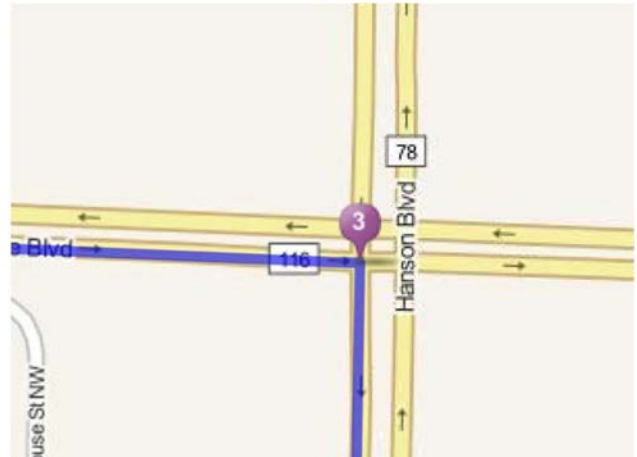

From DSTI to Airport (Terminal 1)

Dynamic Sealing Technologies, Inc

13829 Jay Street NW | Andover, MN 55304
 P. (763) 786-3758 | www.dsti.com

Minneapolis-Saint Paul International Airport

Terminal 1-Lindbergh (34 miles from DSTI)
 4300 Glumack Drive | St. Paul, MN 55111
 P. (612) 726-5555 | www.msairport.com

1. Start out going south on Jay St NW toward 138th Ave NW.

0.2 Mi
 0.2 Mi Total

2. Turn left onto Bunker Lake Blvd NW / County Hwy-116.

0.3 Mi
 0.5 Mi Total

3. Take the 1st right onto Hanson Blvd NW / County Hwy-78.

2.7 Mi
 3.1 Mi Total

4. Turn slight left to take the US-10 E / MN-47 S ramp.

0.02 Mi
 3.1 Mi Total

5. Merge onto US-10 E / MN-47 S.

2.1 Mi
 5.3 Mi Total

6. Take the MN-47 exit toward MN-610 / Minneapolis.

0.5 Mi
 5.8 Mi Total

7. Keep left at the fork in the ramp.

0.7 Mi
6.4 Mi Total

8. Merge onto MN-610 W toward Minneapolis.

2.2 Mi
8.6 Mi Total

9. Merge onto State Highway 252 / MN-252 toward Minneapolis.

4.8 Mi
13.4 Mi Total

10. Stay straight to go onto I-94 E / US-52 E.