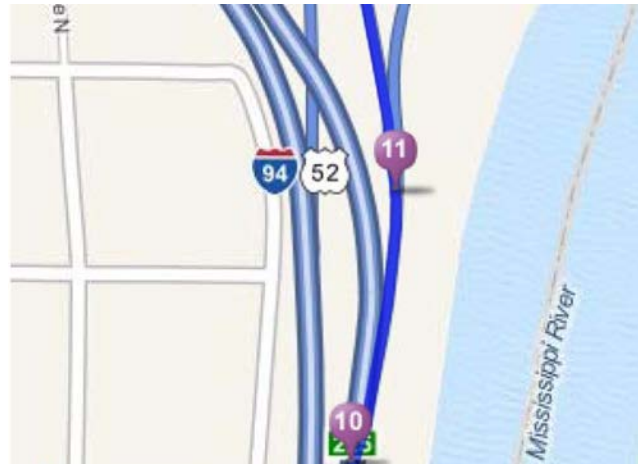

0.3 Mi
3.4 Mi Total

7. Merge onto MN-62 W / Crosstown Hwy W via the exit on the left.

4.0 Mi
7.4 Mi Total

8. Merge onto I-35W N.

4.7 Mi
12.2 Mi Total

9. Merge onto MN-65 via EXIT 16A on the left toward I-94 W.

0.4 Mi
12.6 Mi Total

10. Merge onto I-94 W / US-52 W.

8.1 Mi
20.7 Mi Total

11. Take the MN-252 N / I-694 E exit, EXIT 225.

0.1 Mi
20.8 Mi Total

12. Keep left at the fork in the ramp.

0.2 Mi
21.1 Mi Total

13. Stay straight to go onto MN-252 / State Highway 252.

3.4 Mi
24.5 Mi Total

14. Merge onto MN-610 E.

3.0 Mi
27.4 Mi Total

15. Merge onto MN-47 N / County Hwy-10 / State Highway 47.

0.7 Mi
28.2 Mi Total

16. Merge onto US-10 W / MN-47 N.

2.9 Mi
31.1 Mi Total

17. Take the County Hwy-78 / Hanson Blvd exit.

0.3 Mi
34.4 Mi Total

21. 13829 JAY ST NW is on the right.

Your destination is just past 138th Ave NW
If you reach 139th Ave NW you've gone about 0.1 miles too far

13829 Jay St NW, Andover, MN 55304

20. Take the 2nd right onto Jay St NW.