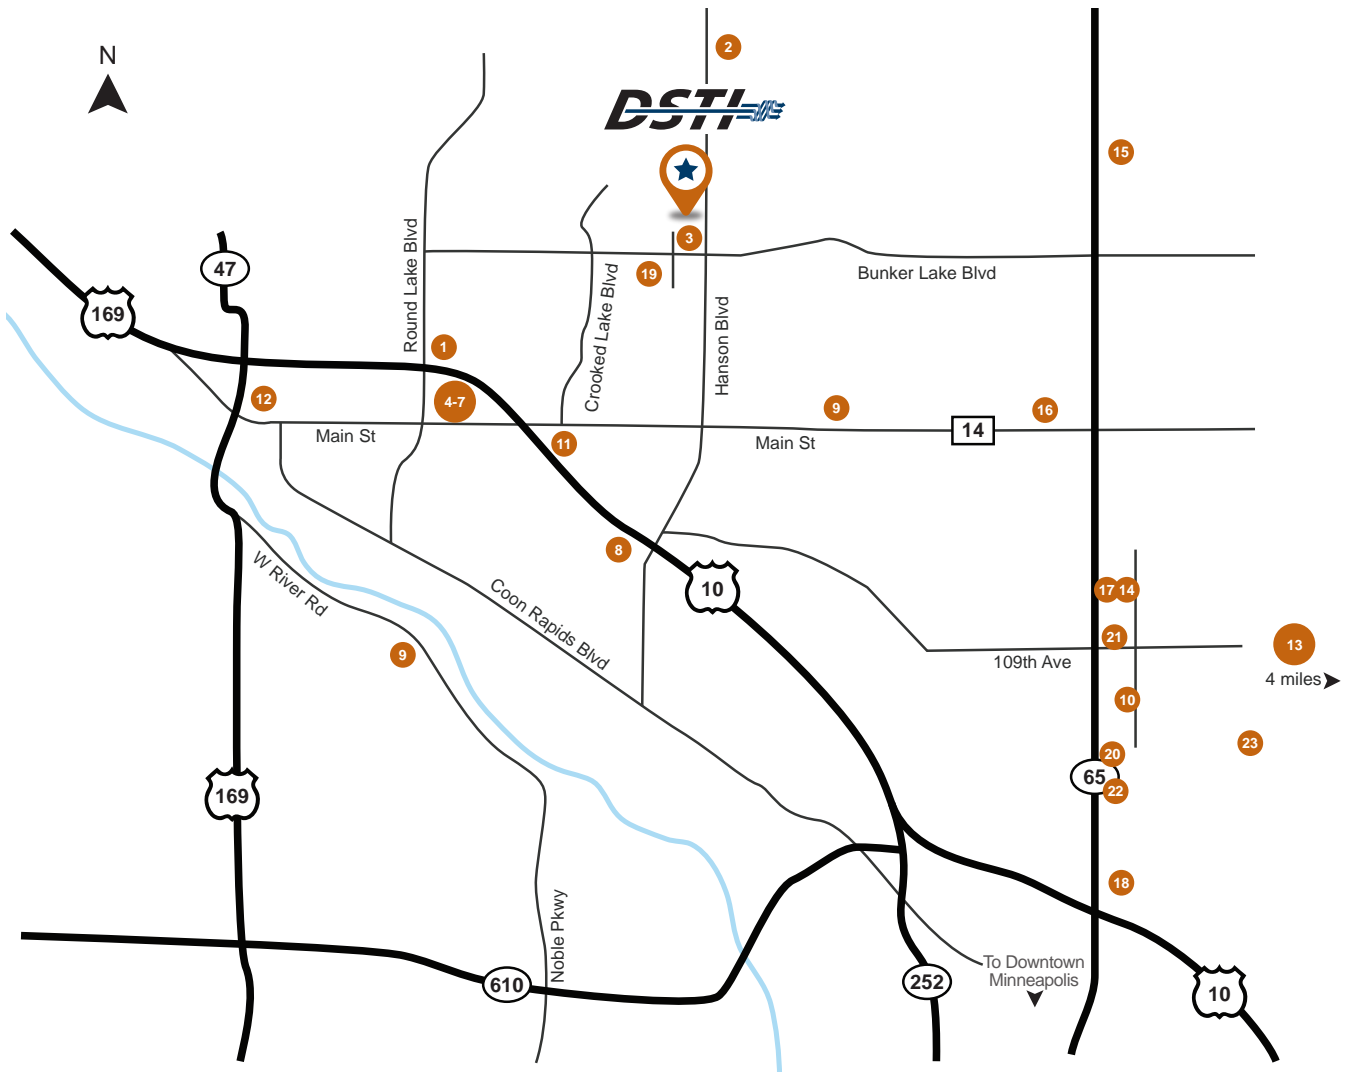

18 - Ole Piper Inn (9 miles from DSTI)
American Cuisine
 1416 93rd Ln NE | Blaine, MN 55449
 P. (763) 780-7100 | www.olepiperinn.com

21 - Wild Bills Saloon (8 miles from DSTI)
American Cuisine
 10950 Club W Pkwy NE | Blaine, MN 55449
 P. (763) 746-2774 | www.wildbillssportssaloon.com

★ **19 - Willy McCoys** (<1 mile from DSTI)
American Cuisine, Craft Beer
 13655 Martin St NW | Andover, MN 55304
 P. (763) 767-6333 | www.willymccoys.com/andover

22 - Umi Sushi & Hibachi (8 miles from DSTI)
Japanese Cuisine
 10340 Baltimore St NE | Blaine, MN 55449
 P. (763) 296-8004 | www.umisushimn.com

Restaurants In Downtown Minneapolis

24 - Barrio Tequila Bar & Cafe (20 miles from DSTI)

Latin American Cuisine

925 Nicollet Mall | Minneapolis, MN 55402

P. (612) 333-9953 | www.barriotequila.com

25 - Brits Pub (20 miles from DSTI)