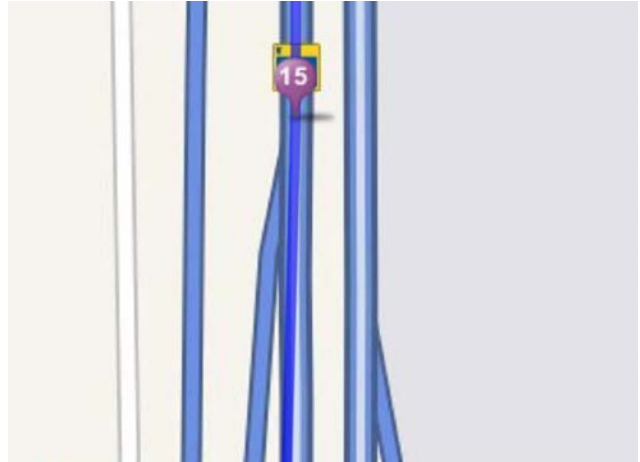

13829 Jay Street NW | Andover, MN 55304

P. (763) 786-3758 | www.dsti.com

Minneapolis-Saint Paul International Airport

Terminal 2-Humphrey (34 miles from DSTI)

7150 Humphrey Drive | Minneapolis, MN 55450

P. (612) 726-5555 | www.mspairport.com

Use steps 1-13 from page 18 & 19, continue here for steps 14- 21.

14. Merge onto MN-77 S.

2.1 Mi
30.0 Mi Total

15. Take the Lindau Ln / Killebrew Dr exit.

0.3 Mi
30.3 Mi Total

16. Merge onto I-494 E / MN-5 E.

1.2 Mi
31.5 Mi Total

17. Take the 34th Ave exit, EXIT 1B, toward Humphrey Terminal.

0.1 Mi
31.6 Mi Total

18. Keep left at the fork in the ramp.

0.08 Mi
31.7 Mi Total

19. Merge onto 34th Ave S.

0.9 Mi
32.7 Mi Total

20. Stay straight to go onto Humphrey Dr.

0.3 Mi
33.0 Mi Total

21. 7150 HUMPHREY DR is on the right.

Dynamic Sealing Technologies, Inc

13829 Jay Street NW
Andover, MN 55304
USA

main 763.786.3785
toll free 866.700.3784
web www.dsti.com