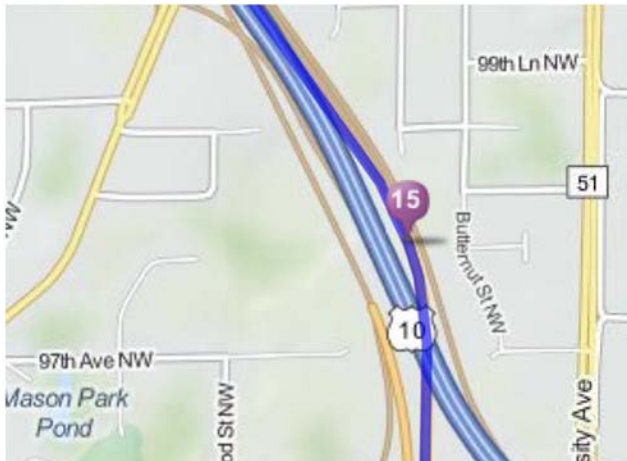

0.4 Mi
12.6 Mi Total

10. Merge onto I-94 W / US-52 W.

8.1 Mi
20.7 Mi Total

11. Take the MN-252 N / I-694 E exit, EXIT 225.

0.1 Mi
20.8 Mi Total

12. Keep left at the fork in the ramp.

0.2 Mi
21.1 Mi Total

13. Stay straight to go onto MN-252 / State Highway 252.

3.4 Mi
24.5 Mi Total

14. Merge onto MN-610 E.

3.0 Mi
27.4 Mi Total

15. Merge onto MN-47 N / County Hwy-10 / State Highway 47.

0.7 Mi
28.2 Mi Total

16. Merge onto US-10 W / MN-47 N.

2.9 Mi
31.1 Mi Total

17. Take the County Hwy-78 / Hanson Blvd exit.

0.4 Mi
31.5 Mi Total

18. Keep right at the fork in the ramp. Turn Right onto Hanson Blvd NW / County Hwy-78.

2.6 Mi
34.1 Mi Total

19. Turn left onto Bunker Lake Blvd NW / County Hwy-116.

Bunker Lake Blvd NW is 0.3 miles past Station Pkwy NW. SUPERAMERICA #4477 is on the corner. If you reach 139th Ln NW you've gone about 0.3 miles too far

0.3 Mi
34.4 Mi Total

21. 13829 JAY ST NW is on the right.

Your destination is just past 138th Ave NW
If you reach 139th Ave NW you've gone about 0.1 miles too far

13829 Jay St NW, Andover, MN 55304

20. Take the 2nd right onto Jay St NW.