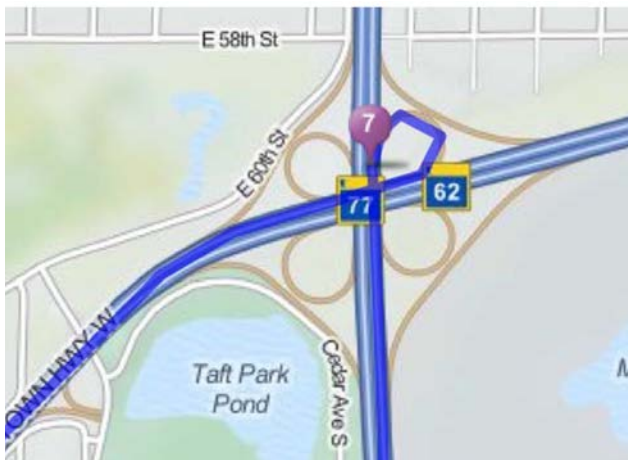

0.2 Mi
0.3 Mi Total

3. Turn slight right toward I-494 / MN-5 / Bloomington / St Paul / Minneapolis.

0.10 Mi
0.4 Mi Total

4. Turn slight right onto 34th Ave S.

0.5 Mi
1.0 Mi Total

5. Merge onto I-494 W / MN-5 W.

0.6 Mi
1.5 Mi Total

6. Merge onto MN-77 N via EXIT 2B.

2.9 Mi
4.5 Mi Total

7. Merge onto MN-62 W / Crosstown Hwy W.

1.6 Mi
6.0 Mi Total

8. Continue using directions from page 15.
(you will still be on step 8)

From DSTI to Airport (Terminal 1)

Dynamic Sealing Technologies, Inc

13829 Jay Street NW | Andover, MN 55304
 P. (763) 786-3758 | www.dsti.com

Minneapolis-Saint Paul International Airport

Terminal 1-Lindbergh (34 miles from DSTI)
 4300 Glumack Drive | St. Paul, MN 55111
 P. (612) 726-5555 | www.msairport.com

2.7 Mi
 3.1 Mi Total

4. Turn slight left to take the US-10 E / MN-47 S ramp.

0.02 Mi
 3.1 Mi Total

5. Merge onto US-10 E / MN-47 S.

2.1 Mi
 5.3 Mi Total

6. Take the MN-47 exit toward MN-610 / Minneapolis.

0.5 Mi
 5.8 Mi Total