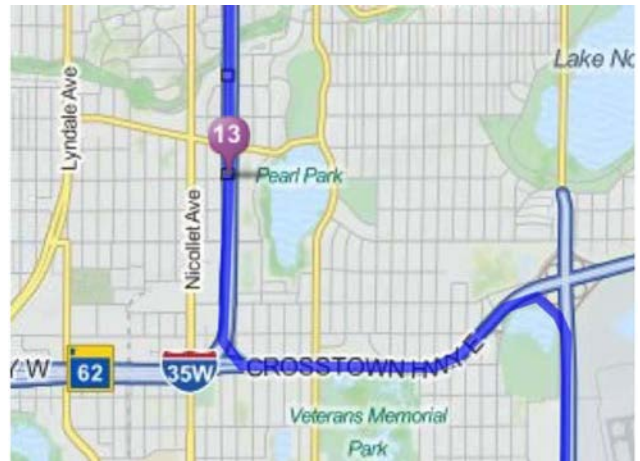

2.7 Mi
 3.1 Mi Total

4. Turn slight left to take the US-10 E / MN-47 S ramp.

0.02 Mi
 3.1 Mi Total

5. Merge onto US-10 E / MN-47 S.

2.1 Mi
 5.3 Mi Total

6. Take the MN-47 exit toward MN-610 / Minneapolis.

0.5 Mi
 5.8 Mi Total

7. Keep left at the fork in the ramp.

0.7 Mi
6.4 Mi Total

8. Merge onto MN-610 W toward Minneapolis.

2.2 Mi
8.6 Mi Total

9. Merge onto State Highway 252 / MN-252 toward Minneapolis.

4.8 Mi
13.4 Mi Total

10. Stay straight to go onto I-94 E / US-52 E.

7.8 Mi
21.2 Mi Total

11. Merge onto MN-65 via EXIT 233B toward I-35W S.

0.9 Mi
22.1 Mi Total

12. Take I-35W S.

3.8 Mi
25.9 Mi Total

13. Merge onto MN-62 E / Crosstown Hwy E via EXIT 11.

2.0 Mi
27.8 Mi Total

14. MN-62 E / Crosstown Hwy E becomes MN-55 E.

0.5 Mi
31.1 Mi Total

15. Merge onto MN-5 W toward International Airport.

0.9 Mi
32.0 Mi Total

16. Take the exit toward Lindbergh Terminal.

0.3 Mi
32.4 Mi Total