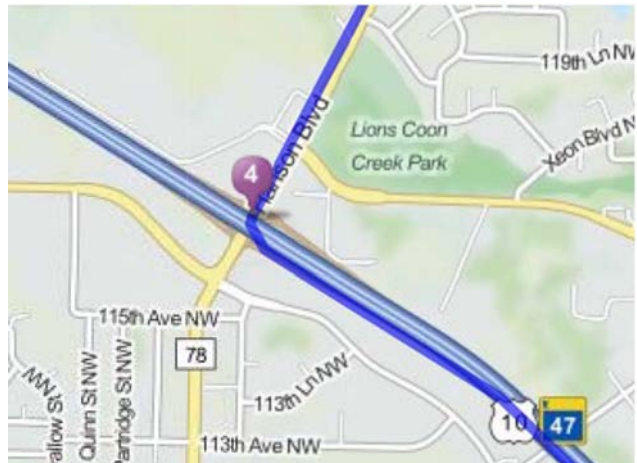

From DSTI to Airport (Terminal 1)

Dynamic Sealing Technologies, Inc

13829 Jay Street NW | Andover, MN 55304
 P. (763) 786-3758 | www.dsti.com

Minneapolis-Saint Paul International Airport

Terminal 1-Lindbergh (34 miles from DSTI)
 4300 Glumack Drive | St. Paul, MN 55111
 P. (612) 726-5555 | www.msairport.com

1. Start out going south on Jay St NW toward 138th Ave NW.

0.2 Mi
 0.2 Mi Total

2. Turn left onto Bunker Lake Blvd NW / County Hwy-116.

0.3 Mi
 0.5 Mi Total

3. Take the 1st right onto Hanson Blvd NW / County Hwy-78.

2.7 Mi
 3.1 Mi Total

4. Turn slight left to take the US-10 E / MN-47 S ramp.

0.02 Mi
 3.1 Mi Total

5. Merge onto US-10 E / MN-47 S.

2.1 Mi
 5.3 Mi Total

6. Take the MN-47 exit toward MN-610 / Minneapolis.

0.5 Mi
 5.8 Mi Total

7. Keep left at the fork in the ramp.

0.7 Mi
6.4 Mi Total

8. Merge onto MN-610 W toward Minneapolis.

2.2 Mi
8.6 Mi Total

9. Merge onto State Highway 252 / MN-252 toward Minneapolis.

4.8 Mi
13.4 Mi Total

10. Stay straight to go onto I-94 E / US-52 E.