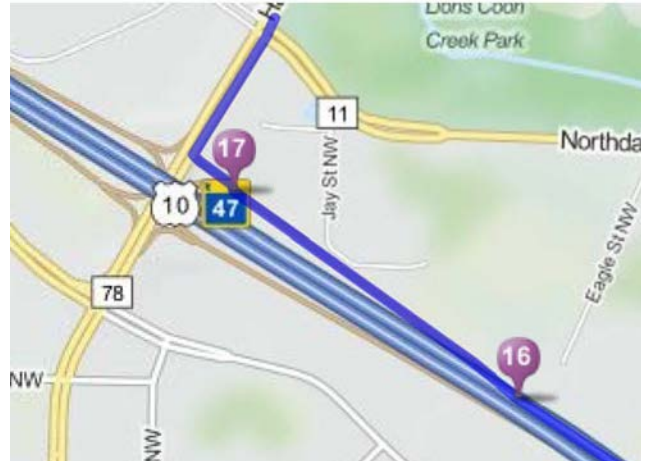

0.4 Mi
12.6 Mi Total

10. Merge onto I-94 W / US-52 W.

8.1 Mi
20.7 Mi Total

11. Take the MN-252 N / I-694 E exit, EXIT 225.

0.1 Mi
20.8 Mi Total

12. Keep left at the fork in the ramp.

0.2 Mi
21.1 Mi Total

13. Stay straight to go onto MN-252 / State Highway 252.

3.4 Mi
24.5 Mi Total

14. Merge onto MN-610 E.

3.0 Mi
27.4 Mi Total

15. Merge onto MN-47 N / County Hwy-10 / State Highway 47.

0.7 Mi
28.2 Mi Total

16. Merge onto US-10 W / MN-47 N.

2.9 Mi
31.1 Mi Total

17. Take the County Hwy-78 / Hanson Blvd exit.

0.4 Mi
31.5 Mi Total

18. Keep right at the fork in the ramp. Turn Right onto Hanson Blvd NW / County Hwy-78.

2.6 Mi
34.1 Mi Total

19. Turn left onto Bunker Lake Blvd NW / County Hwy-116.

Bunker Lake Blvd NW is 0.3 miles past Station Pkwy NW. SUPERAMERICA #4477 is on the corner. If you reach 139th Ln NW you've gone about 0.3 miles too far

0.3 Mi
34.4 Mi Total

21. 13829 JAY ST NW is on the right.

Your destination is just past 138th Ave NW
If you reach 139th Ave NW you've gone about 0.1 miles too far

13829 Jay St NW, Andover, MN 55304

20. Take the 2nd right onto Jay St NW.