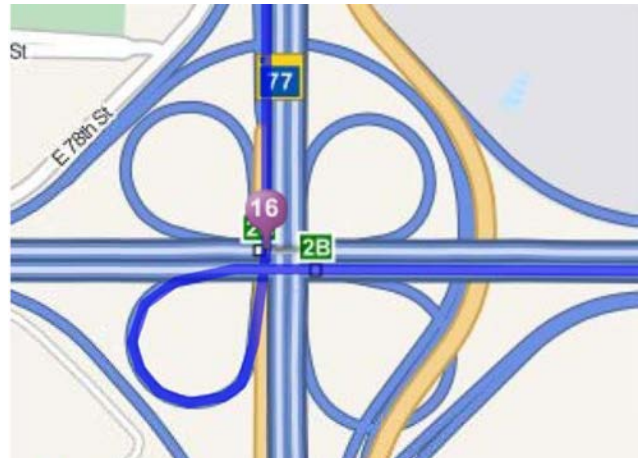

13829 Jay Street NW | Andover, MN 55304

P. (763) 786-3758 | www.dsti.com

Minneapolis-Saint Paul International Airport

Terminal 2-Humphrey (34 miles from DSTI)

7150 Humphrey Drive | Minneapolis, MN 55450

P. (612) 726-5555 | www.mspairport.com

Use steps 1-13 from page 18 & 19, continue here for steps 14- 21.

14. Merge onto MN-77 S.

2.1 Mi
30.0 Mi Total

15. Take the Lindau Ln / Killebrew Dr exit.

0.3 Mi
30.3 Mi Total

16. Merge onto I-494 E / MN-5 E.

1.2 Mi
31.5 Mi Total

17. Take the 34th Ave exit, EXIT 1B, toward Humphrey Terminal.

0.1 Mi
31.6 Mi Total

18. Keep left at the fork in the ramp.

0.08 Mi
31.7 Mi Total

19. Merge onto 34th Ave S.

0.9 Mi
32.7 Mi Total

20. Stay straight to go onto Humphrey Dr.

0.3 Mi
33.0 Mi Total

21. 7150 HUMPHREY DR is on the right.

Dynamic Sealing Technologies, Inc

13829 Jay Street NW
Andover, MN 55304
USA

main 763.786.3785
toll free 866.700.3784
web www.dsti.com