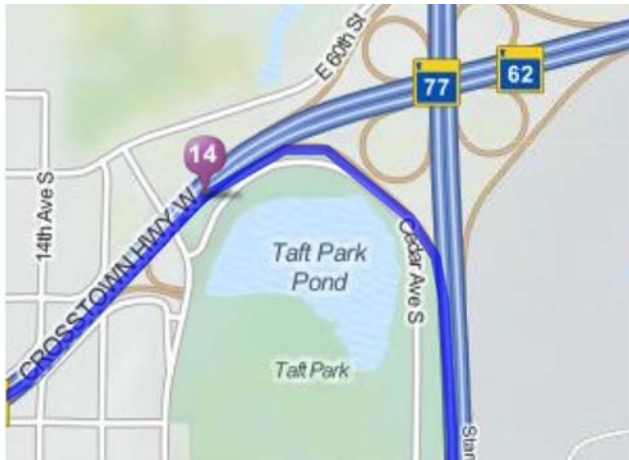

17. Merge onto Glumack Dr.

0.5 Mi
32.9 Mi Total

18. Take Glumack Dr toward Ticketing / Check-in.

0.3 Mi
33.2 Mi Total

19. 4300 GLUMACK DR is on the right.

From DSTI to Airport (Terminal 2)

Dynamic Sealing Technologies, Inc

13829 Jay Street NW | Andover, MN 55304

P. (763) 786-3758 | www.dsti.com

Minneapolis-Saint Paul International Airport

Terminal 2-Humphrey (34 miles from DSTI)

7150 Humphrey Drive | Minneapolis, MN 55450

P. (612) 726-5555 | www.mspairport.com

Use steps 1-13 from page 18 & 19, continue here for steps 14- 21.

14. Merge onto MN-77 S.

2.1 Mi
30.0 Mi Total

15. Take the Lindau Ln / Killebrew Dr exit.

0.3 Mi
30.3 Mi Total

16. Merge onto I-494 E / MN-5 E.

1.2 Mi
31.5 Mi Total

17. Take the 34th Ave exit, EXIT 1B, toward Humphrey Terminal.

0.1 Mi
31.6 Mi Total

18. Keep left at the fork in the ramp.

0.08 Mi
31.7 Mi Total

19. Merge onto 34th Ave S.

0.9 Mi
32.7 Mi Total