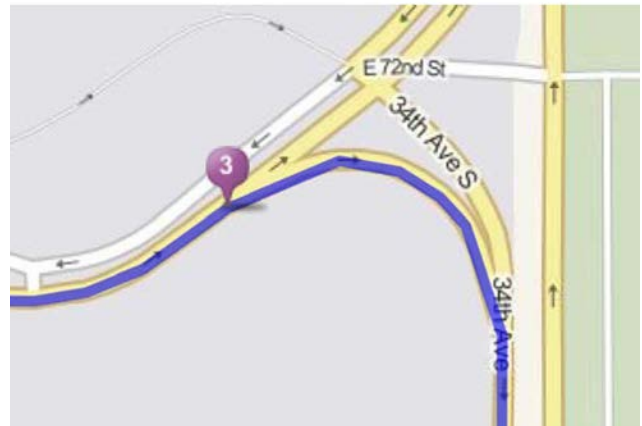

0.3 Mi
34.4 Mi Total

21. 13829 JAY ST NW is on the right.

Your destination is just past 138th Ave NW
If you reach 139th Ave NW you've gone about 0.1 miles too far

13829 Jay St NW, Andover, MN 55304

20. Take the 2nd right onto Jay St NW.

Jay St NW is just past Ibis St NW. KWIK TRIP #812 is on the corner. If you reach Quinn St NW you've gone about 0.4 miles too far

0.1 Mi
34.5 Mi Total

From Airport (Terminal 2) to DSTI

**Minneapolis-Saint Paul International Airport
Terminal 2-Humphrey** (34 miles from DSTI)
7150 Humphrey Drive | Minneapolis, MN 55450
P. (612) 726-5555 | www.mspairport.com

Dynamic Sealing Technologies, Inc
13829 Jay Street NW | Andover, MN 55304
P. (763) 786-3758 | www.dsti.com

1. Start out going southwest on Humphrey Dr toward E 72nd St.

0.1 Mi
0.1 Mi Total

2. Humphrey Dr becomes E 72nd St.

0.2 Mi
0.3 Mi Total

3. Turn slight right toward I-494 / MN-5 / Bloomington / St Paul / Minneapolis.

0.10 Mi
0.4 Mi Total

4. Turn slight right onto 34th Ave S.

0.5 Mi
1.0 Mi Total

5. Merge onto I-494 W / MN-5 W.