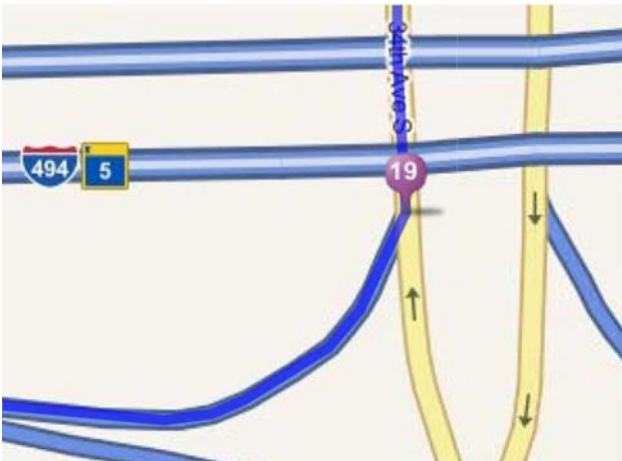

Use steps 1-13 from page 18 & 19, continue here for steps 14- 21.

14. Merge onto MN-77 S.

2.1 Mi
30.0 Mi Total

15. Take the Lindau Ln / Killebrew Dr exit.

0.3 Mi
30.3 Mi Total

16. Merge onto I-494 E / MN-5 E.

1.2 Mi
31.5 Mi Total

17. Take the 34th Ave exit, EXIT 1B, toward Humphrey Terminal.

0.1 Mi
31.6 Mi Total

18. Keep left at the fork in the ramp.

0.08 Mi
31.7 Mi Total

19. Merge onto 34th Ave S.

0.9 Mi
32.7 Mi Total

20. Stay straight to go onto Humphrey Dr.

0.3 Mi
33.0 Mi Total

21. 7150 HUMPHREY DR is on the right.

Dynamic Sealing Technologies, Inc

13829 Jay Street NW
Andover, MN 55304
USA

main 763.786.3785
toll free 866.700.3784
web www.dsti.com