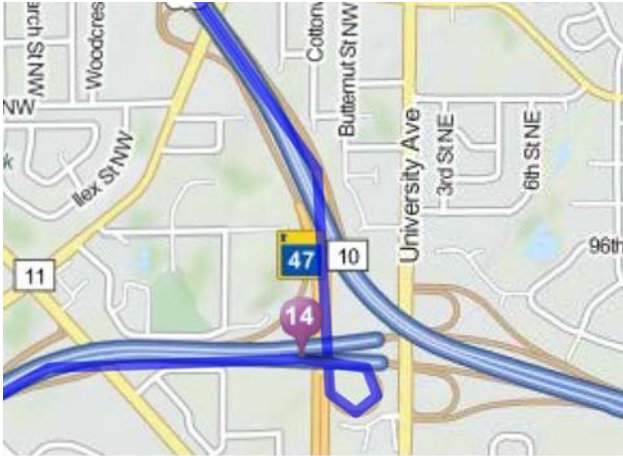

0.3 Mi
3.4 Mi Total

7. Merge onto MN-62 W / Crosstown Hwy W via the exit on the left.

4.0 Mi
7.4 Mi Total

8. Merge onto I-35W N.

4.7 Mi
12.2 Mi Total

9. Merge onto MN-65 via EXIT 16A on the left toward I-94 W.

0.4 Mi
12.6 Mi Total

10. Merge onto I-94 W / US-52 W.

8.1 Mi
20.7 Mi Total

11. Take the MN-252 N / I-694 E exit, EXIT 225.

0.1 Mi
20.8 Mi Total

12. Keep left at the fork in the ramp.

0.2 Mi
21.1 Mi Total

13. Stay straight to go onto MN-252 / State Highway 252.

3.4 Mi
24.5 Mi Total

14. Merge onto MN-610 E.

3.0 Mi
27.4 Mi Total

15. Merge onto MN-47 N / County Hwy-10 / State Highway 47.

0.7 Mi
28.2 Mi Total

16. Merge onto US-10 W / MN-47 N.

2.9 Mi
31.1 Mi Total

17. Take the County Hwy-78 / Hanson Blvd exit.

0.3 Mi
34.4 Mi Total

21. 13829 JAY ST NW is on the right.

Your destination is just past 138th Ave NW
If you reach 139th Ave NW you've gone about 0.1 miles too far

13829 Jay St NW, Andover, MN 55304

20. Take the 2nd right onto Jay St NW.