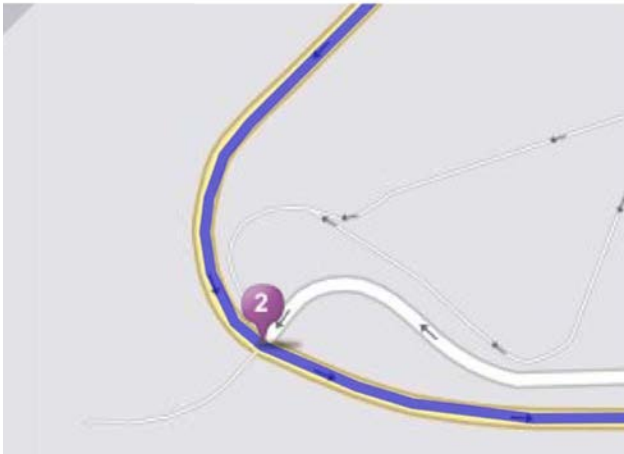

0.3 Mi
34.4 Mi Total

21. 13829 JAY ST NW is on the right.

Your destination is just past 138th Ave NW
If you reach 139th Ave NW you've gone about 0.1 miles too far

13829 Jay St NW, Andover, MN 55304

20. Take the 2nd right onto Jay St NW.

Jay St NW is just past Ibis St NW. KWIK TRIP #812 is on the corner. If you reach Quinn St NW you've gone about 0.4 miles too far

0.1 Mi
34.5 Mi Total

From Airport (Terminal 2) to DSTI

**Minneapolis-Saint Paul International Airport
Terminal 2-Humphrey** (34 miles from DSTI)
7150 Humphrey Drive | Minneapolis, MN 55450
P. (612) 726-5555 | www.mspairport.com

Dynamic Sealing Technologies, Inc
13829 Jay Street NW | Andover, MN 55304
P. (763) 786-3758 | www.dsti.com

1. Start out going southwest on Humphrey Dr toward E 72nd St.

0.1 Mi
0.1 Mi Total

2. Humphrey Dr becomes E 72nd St.

0.2 Mi
0.3 Mi Total

3. Turn slight right toward I-494 / MN-5 / Bloomington / St Paul / Minneapolis.

0.10 Mi
0.4 Mi Total

4. Turn slight right onto 34th Ave S.

0.5 Mi
1.0 Mi Total

5. Merge onto I-494 W / MN-5 W.