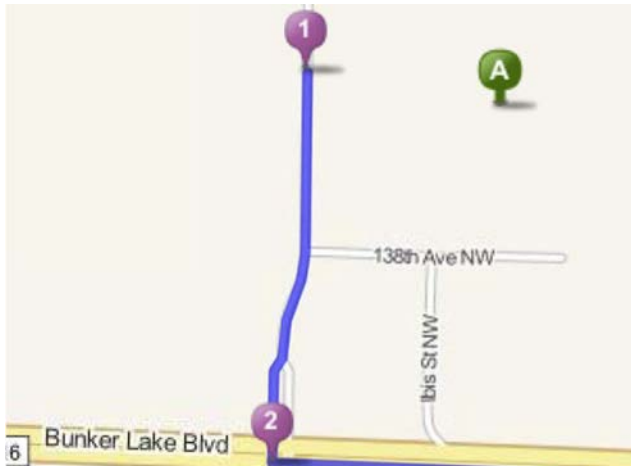

0.6 Mi
1.5 Mi Total

6. Merge onto MN-77 N via EXIT 2B.

2.9 Mi
4.5 Mi Total

7. Merge onto MN-62 W / Crosstown Hwy W.

1.6 Mi
6.0 Mi Total

8. Continue using directions from page 15.
(you will still be on step 8)

From DSTI to Airport (Terminal 1)

Dynamic Sealing Technologies, Inc

13829 Jay Street NW | Andover, MN 55304
 P. (763) 786-3758 | www.dsti.com

Minneapolis-Saint Paul International Airport

Terminal 1-Lindbergh (34 miles from DSTI)
 4300 Glumack Drive | St. Paul, MN 55111
 P. (612) 726-5555 | www.msairport.com

1. Start out going south on Jay St NW toward 138th Ave NW.

0.2 Mi
 0.2 Mi Total

2. Turn left onto Bunker Lake Blvd NW / County Hwy-116.

0.3 Mi
 0.5 Mi Total

3. Take the 1st right onto Hanson Blvd NW / County Hwy-78.

2.7 Mi
 3.1 Mi Total

4. Turn slight left to take the US-10 E / MN-47 S ramp.

0.02 Mi
 3.1 Mi Total

5. Merge onto US-10 E / MN-47 S.

2.1 Mi
 5.3 Mi Total

6. Take the MN-47 exit toward MN-610 / Minneapolis.

0.5 Mi
 5.8 Mi Total