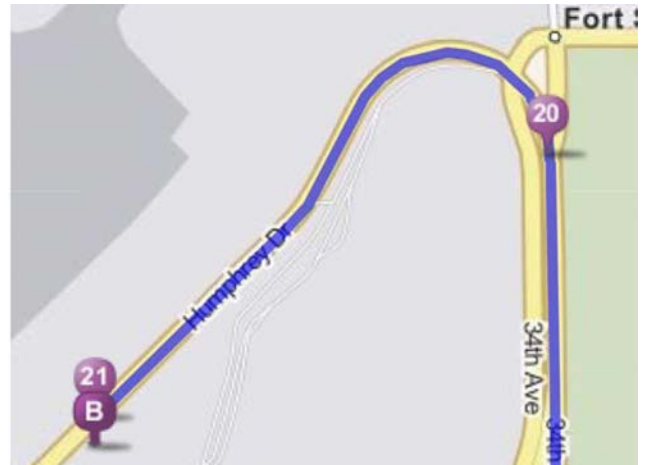

Use steps 1-13 from page 18 & 19, continue here for steps 14- 21.

14. Merge onto MN-77 S.

2.1 Mi
30.0 Mi Total

15. Take the Lindau Ln / Killebrew Dr exit.

0.3 Mi
30.3 Mi Total

16. Merge onto I-494 E / MN-5 E.

1.2 Mi
31.5 Mi Total

17. Take the 34th Ave exit, EXIT 1B, toward Humphrey Terminal.

0.1 Mi
31.6 Mi Total

18. Keep left at the fork in the ramp.

0.08 Mi
31.7 Mi Total

19. Merge onto 34th Ave S.

0.9 Mi
32.7 Mi Total

20. Stay straight to go onto Humphrey Dr.

0.3 Mi
33.0 Mi Total

21. 7150 HUMPHREY DR is on the right.

Dynamic Sealing Technologies, Inc

13829 Jay Street NW
Andover, MN 55304
USA

main 763.786.3785
toll free 866.700.3784
web www.dsti.com