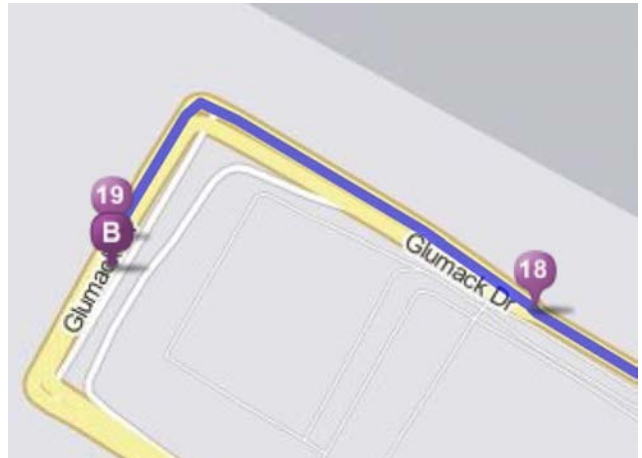

14. MN-62 E / Crosstown Hwy E becomes MN-55 E.

0.5 Mi
31.1 Mi Total

15. Merge onto MN-5 W toward International Airport.

0.9 Mi
32.0 Mi Total

16. Take the exit toward Lindbergh Terminal.

0.3 Mi
32.4 Mi Total

17. Merge onto Glumack Dr.

0.5 Mi
32.9 Mi Total

18. Take Glumack Dr toward Ticketing / Check-in.

0.3 Mi
33.2 Mi Total

19. 4300 GLUMACK DR is on the right.

From DSTI to Airport (Terminal 2)

Dynamic Sealing Technologies, Inc