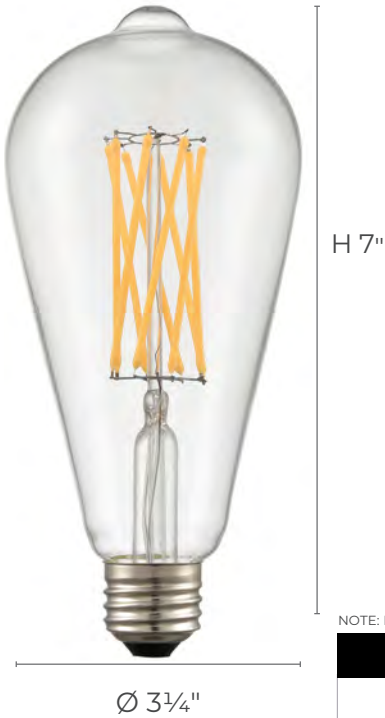

E26 ST25

Oversize Edison LED

SPECIFICATIONS	
WATTS	8
DELIVERED LUMENS	950-1000
LAMP SHAPE	ST25
BASE / ANSI BASE	Medium / E26
MAXIMUM HEIGHT	7"
MAXIMUM DIAMETER	3 1/4"
CRI	90+
BEAM ANGLE	360°
JA8 CERTIFIED	Yes
ENCLOSED RATED	Yes
OPERATING TEMP.	-20° C to 45° C
CASE QUANTITY	12/144
LIFE CYCLE @ 3 HRS/DAY	18 years
ENERGY COST @10.65¢/kWh †	$0.82 / year
WARRANTY	5 YRS / 20,000 HRS

NOTE: Refer to image for scale / Se référer à l'image pour l'échelle

ORDER CODES	
●	DVST25MC27A 2700 KELVIN · LUMENS 950 · CLEAR
●	D64238A / DVLST25MC30A* 3000 KELVIN · LUMENS 1000 · CLEAR

DVI LIGHTING CORE OFFERING

Items are individually packaged for shelf or pegged retail display. The master carton contains 12 sub-cartons and each sub-carton contains 12 individually packaged bulbs for a total of 144 bulbs. Bulbs are only sold in sub-cartons (multiples) of 12.

*Item is discontinuing, see page 76 for dates

† refers to Estimated annual cost

Dimmability Data / Données de gradation

- ✓ SMOOTH AND CONSISTENT DIMMING
- ✗ NOT RECOMMENDED
- INCONSISTENT DIMMING TRANSITION
- ▲ POTENTIAL STROBING AT THIS LEVEL
- MIN LOSES DIMMABILITY BELOW THIS LEVEL
- MAX MAXIMUM LUMENS OUTPUT

	2 BULBS						5 BULBS						30 BULBS						
	MIN	20	40	60	80	MAX	MIN	20	40	60	80	MAX	MIN	20	40	60	80	MAX	
LEGRAND ADORNE SOFTAP ADTP703U		MIN	✓	✓	✓	✓	▲	✓	✓	✓	✓	✓	✓	✓	✓	✓	✓	✓	✓
LUTRON MAESTRO MACL-153MH	▲	✓	▲	✓	✓	✓	▲	✓	✓	✓	✓	✓	▲	✓	✓	✓	✓	✓	✓
LUTRON DIVA® / DIVA® C.L DVWCL-153PH	✓	✓	✓	✓	✓	▲	▲	▲	✓	✓	✓	✓	▲	✓	✓	✓	✓	✓	✓
LEVITON DECORA SURESLIDE®	✓	▲	✓	✓	✓	✓	✓	✓	✓	✓	✓	✓	▲	▲	▲	▲	▲	▲	✓
LUTRON C.L SKYLARK CONTOUR CTL -153P	✓	▲	✓	✓	✓	✓	▲	▲	▲	▲	✓	✓	✓	✓	✓	✓	✓	✓	✓
LUTRON CASETA® WIRELESS	▲	▲	▲	▲	▲	▲	✓	✓	✓	✓	✓	✓	▲	✓	✓	✓	✓	✓	✓
LEVITON DECORA ROCKER SLIDE	✓	✓	✓	✓	✓	✓	▲	✓	✓	✓	✓	✓	▲	▲	▲	✓	✓	✓	✓
LEVITON DECORA SMART™	✓	✓	✓	✓	✓	✓	▲	▲	✓	✓	✓	✓	▲	▲	▲	✓	✓	✓	✓
LUTRON MAESTRO PRO MA-PRO-WH	●	✓	✓	✓	✓	✓	●	✓	✓	✓	✓	✓	●	✓	✓	✓	✓	✓	✓