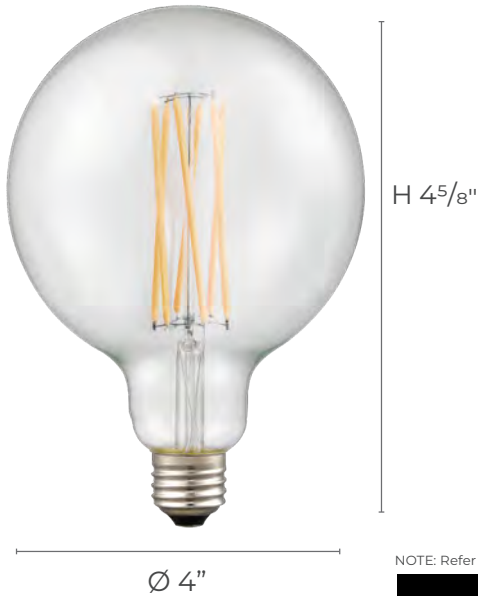

E26

G33

Mid Size "Hollywood" LED

NOTE: Refer to image for scale / Se référer à l'image pour l'échelle

ORDER CODES

● **D44238A / DVLG33MC30A***
3000 KELVIN · LUMENS 700 · CLEAR

* Item is discontinuing, see page 75 for dates

SPECIFICATIONS

WATTS	8
DELIVERED LUMENS	700
LAMP SHAPE	G33
BASE / ANSI BASE	Medium / E26
MAXIMUM HEIGHT	4 5/8"
MAXIMUM DIAMETER	4"
CRI	80+
BEAM ANGLE	360°
JAB CERTIFIED	No
ENCLOSED RATED	Yes
OPERATING TEMP.	-20° C to 45° C
CASE QUANTITY	12/144
LIFE CYCLE @ 3 HRS/DAY	18 years
ENERGY COST @10.65¢/kWh †	$0.82 / year
WARRANTY	5 YRS / 20,000 HRS

DVI LIGHTING CORE OFFERING

Items are individually packaged for shelf or pegged retail display. The master carton contains 12 sub-cartons and each sub-carton contains 12 individually packaged bulbs for a total of 144 bulbs. Bulbs are only sold in sub-cartons (multiples) of 12.

† refers to Estimated annual cost

Dimmability Data / Données de gradation

- ✓ SMOOTH AND CONSISTENT DIMMING
- ✗ NOT RECOMMENDED
- INCONSISTENT DIMMING TRANSITION
- ▲ POTENTIAL STROBING AT THIS LEVEL
- MIN LOSSES DIMMABILITY BELOW THIS LEVEL
- MAX MAXIMUM LUMENS OUTPUT

	2 BULBS						5 BULBS						30 BULBS					
	MIN	20	40	60	80	MAX	MIN	20	40	60	80	MAX	MIN	20	40	60	80	MAX
LEGRAND ADORNE SOFTAP ADTP703U		MIN	✓	✓	✓	✓	✓	✓	✓	✓	✓	✓	✓	✓	✓	✓	✓	✓
LUTRON MAESTRO MACL-153MH	▲	✓	✓	✓	✓	✓	✓	✓	✓	✓	✓	✓	✓	✓	✓	✓	✓	✓
LUTRON DIVA® / DIVA® C.L DVWCL-153PH	▲	✓	✓	✓	✓	✓	▲	▲	▲	✓	✓	▲	✓	▲	✓	✓	✓	✓
LEVITON DECORA SURESLIDE®	✓	▲	✓	✓	✓	✓	✓	▲	▲	✓	✓	✓	✓	✓	✓	✓	✓	✓
LUTRON C.L SKYLARK CONTOUR CTL -153P	✓	✓	▲	✓	✓	✓	✓	✓	▲	✓	✓	✓	✓	▲	✓	✓	✓	✓
LUTRON CASETA® WIRELESS	▲	▲	▲	▲	▲	▲	▲	✓	✓	▲	✓	✓	✗	✗	✗	✗	✗	✗
LEVITON DECORA ROCKER SLIDE	✓	✓	✓	✓	✓	✓	✓	✓	✓	✓	✓	✓	✓	✓	✓	✓	✓	✓
LEVITON DECORA SMART™	✓	✓	✓	✓	✓	✓	✓	✓	▲	▲	✓	✓	✓	✓	✓	✓	✓	✓
LUTRON MAESTRO PRO MA-PRO-WH	●	✓	✓	✓	✓	✓	●	✓	✓	✓	✓	✓	●	✓	✓	✓	✓	✓