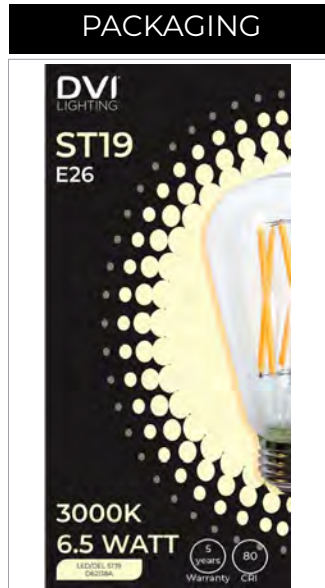

NOTE: Refer to image for scale / Se référer à l'image pour l'échelle

ORDER CODES

- **D62118A / DVLST19MC22A***
  2200 KELVIN · LUMENS 700 · CLEAR
- **DVLST19MC27A**
  2700 KELVIN · LUMENS 700 · CLEAR
- **D62138A / DVLST19MC30A***
  3000 KELVIN · LUMENS 700 · CLEAR
- **D62148A / DVLST19MC40A***
  4000 KELVIN · LUMENS 700 · CLEAR
- **D62158A / DVLST19MC50A***
  5000 KELVIN · LUMENS 700 · CLEAR

* Item is discontinuing, see page 76 for dates

SPECIFICATIONS

WATTS	6.5
DELIVERED LUMENS	700
LAMP SHAPE	ST19
BASE / ANSI BASE	Medium / E26
MAXIMUM HEIGHT	5 1/2"
MAXIMUM DIAMETER	2 1/2"
CRI	80+
BEAM ANGLE	360°
JA8 CERTIFIED	No
ENCLOSED RATED	Yes
OPERATING TEMP.	-20° C to 45° C
CASE QUANTITY	12/144
LIFE CYCLE @ 3 HRS/DAY	18 years
ENERGY COST @10.65¢/kWh †	$0.72/ year
WARRANTY	5 YRS / 20,000 HRS

DVI LIGHTING CORE OFFERING

Items are individually packaged for shelf or pegged retail display. The master carton contains 12 sub-cartons and each sub-carton contains 12 individually packaged bulbs for a total of 144 bulbs. Bulbs are only sold in sub-cartons (multiples) of 12.

† refers to Estimated annual cost

Dimmability Data / Données de gradation

- ✓ SMOOTH AND CONSISTENT DIMMING
- ✗ NOT RECOMMENDED
- INCONSISTENT DIMMING TRANSITION
- ▲ POTENTIAL STROBING AT THIS LEVEL
- MIN LOSES DIMMABILITY BELOW THIS LEVEL
- MAX MAXIMUM LUMENS OUTPUT

	2 BULBS						5 BULBS						30 BULBS						
	MIN	20	40	60	80	MAX	MIN	20	40	60	80	MAX	MIN	20	40	60	80	MAX	
LEGRAND ADORNE SOFTAP ADTP703U		MIN	✓	✓	✓	✓	✓	✓	✓	✓	✓	✓	✓	✓	✓	✓	✓	✓	✓
LUTRON MAESTRO MACL-153MH			MIN	✓	✓	✓			MIN	✓	✓	✓	✓	✓	✓	✓	✓	✓	✓
LUTRON DIVA® / DIVA® C.L DVWCL-153PH	✓	MAX					✓	✓	▲	✓	✓	✓	✓	✓	✓	✓	✓	✓	✓
LEVITON DECORA SURESLIDE®	✓	MAX					✓	✓	✓	✓	✓	✓	✓	✓	✓	✓	✓	✓	✓
LUTRON C.L SKYLARK CONTOUR CTL -153P	X	X	X	X	X	X	✓	▲	✓	✓	✓	✓	✓	✓	▲	✓	✓	✓	✓
LUTRON CASETA® WIRELESS	X	X	X	X	X	X	X	X	X	X	X	X	X	X	X	X	X	X	X
LEVITON DECORA ROCKER SLIDE	✓	✓	✓	✓	✓	✓	✓	✓	✓	✓	✓	✓	✓	✓	✓	✓	✓	✓	✓
LEVITON DECORA SMART™	✓	✓	✓	✓	✓	✓	✓	✓	✓	✓	✓	✓	✓	✓	✓	✓	✓	✓	✓
LUTRON MAESTRO PRO MA-PRO-WH	●	✓	✓	✓	✓	✓	✓	✓	✓	✓	✓	✓	✓	●	✓	✓	✓	✓	✓