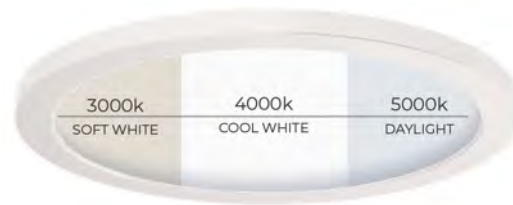

DVP39238 | FLUSH MOUNT
Ø12" X H ½"
24W LED
3000K/4000K/5000K | 80 CRI
AS SHOWN: MATTE WHITE