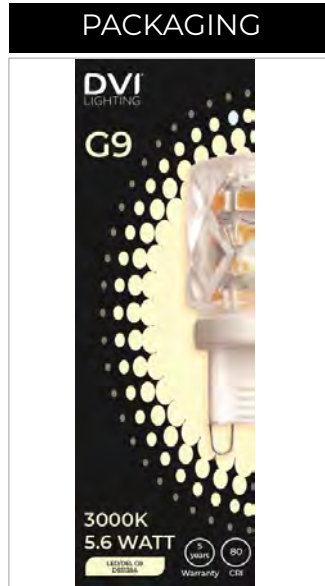

NOTE: Refer to image for scale / Se référer à l'image pour l'échelle

ORDER CODES

- **DVG9BB27A**
  2700 KELVIN · LUMENS 525 · CLEAR
- **D93138A / DVG9BB30A***
  3000 KELVIN · LUMENS 550 · CLEAR
- **D93148A / DVG9BB40A***
  4000 KELVIN · LUMENS 575 · CLEAR
- **D93158A / DVG9BB50A***
  5000 KELVIN · LUMENS 575 · CLEAR

*Item is discontinuing, see page 74 for dates

SPECIFICATIONS

WATTS	5.6
DELIVERED LUMENS	525-575
LAMP SHAPE	G9
BASE / ANSI BASE	Double Loop / G9
MAXIMUM HEIGHT	2"
MAXIMUM DIAMETER	3/4"
CRI	80+
BEAM ANGLE	360°
JAB CERTIFIED	No
ENCLOSED RATED	Yes
OPERATING TEMP.	-20° C to 45° C
CASE QUANTITY	12/144
LIFE CYCLE @ 3 HRS/DAY	18 years
ENERGY COST @10.65¢/kWh †	$0.51 / year
WARRANTY	2 YRS / 15,000 HRS

DVI LIGHTING CORE OFFERING

Items are individually packaged for shelf or pegged retail display. The master carton contains 12 sub-cartons and each sub-carton contains 12 individually packaged bulbs for a total of 144 bulbs. Bulbs are only sold in sub-cartons (multiples) of 12.

† refers to Estimated annual cost

Dimmability Data / Données de gradation

- ✓ SMOOTH AND CONSISTENT DIMMING
- ✗ NOT RECOMMENDED
- INCONSISTENT DIMMING TRANSITION
- ^ POTENTIAL STROBING AT THIS LEVEL
- MIN LOSSES DIMMABILITY BELOW THIS LEVEL
- MAX MAXIMUM LUMENS OUTPUT

	2 BULBS						5 BULBS						30 BULBS						
	MIN	20	40	60	80	MAX	MIN	20	40	60	80	MAX	MIN	20	40	60	80	MAX	
LEGRAND ADORNE SOFTAP ADTP703U		MIN	✓	✓	✓	✓			MIN	✓	✓	✓	✓	✓	✓	✓	✓	✓	✓
LUTRON MAESTRO MACL-153MH			MIN	✓	✓	✓			MIN	✓	^	^	^	^	^	^	^	^	✓
LUTRON DIVA® / DIVA® C.L DVWCL-153PH			MIN	✓	MAX		✓	✓	^	✓	^	X	^	^	^	✓	✓	✓	X
LEVITON DECORA SURESLIDE®		MIN	✓	✓	✓	✓	^	✓	^	✓	✓	✓	^	✓	^	✓	✓	✓	✓
LUTRON C.L SKYLARK CONTOUR CTL -153P		MIN	•	✓	✓	✓	^	✓	✓	✓	✓	^	^	✓	✓	✓	✓	✓	✓
LUTRON CASETA® WIRELESS	X	X	X	X	X	X		MIN	^	^	^	✓		MIN	^	^	^	^	X
LEVITON DECORA ROCKER SLIDE			MIN	✓	✓	✓	✓	^	✓	✓	✓	✓	✓	✓	✓	✓	✓	✓	✓
LEVITON DECORA SMART™	X	X	X	X	X	X	X	X	X	X	X	X	X	X	X	X	X	X	X
LUTRON MAESTRO PRO MA-PRO-WH	✓	✓	•	✓	✓	✓	✓	✓	✓	✓	✓	✓	✓	✓	•	✓	✓	✓	✓