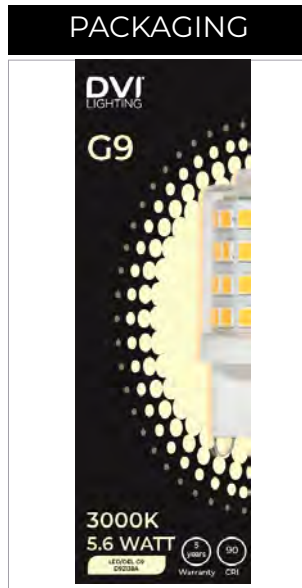

G9

High Output G9 LED

NOTE: Refer to image for scale / Se référer à l'image pour l'échelle

SPECIFICATIONS	
WATTS	5.6
DELIVERED LUMENS	575-625
LAMP SHAPE	G9
BASE / ANSI BASE	Double Loop / G9
MAXIMUM HEIGHT	2"
MAXIMUM DIAMETER	5/8"
CRI	90+
BEAM ANGLE	360°
JAB CERTIFIED	No
ENCLOSED RATED	Yes
OPERATING TEMP.	-20° C to 45° C
CASE QUANTITY	12/144
LIFE CYCLE @ 3 HRS/DAY	18 years
ENERGY COST @10.65¢/kWh †	$0.58 / year
WARRANTY	2 YRS / 15,000 HRS

ORDER CODES	
●	DVG9BC27A 2700 KELVIN · LUMENS 575 · CLEAR
●	D92138A / DVLC9BC30A* 3000 KELVIN · LUMENS 595 · CLEAR
●	D92149A / DVLC9BC40A* 4000 KELVIN · LUMENS 625 · CLEAR
●	D92159A / DVLC9BC50A* 5000 KELVIN · LUMENS 625 · CLEAR

DVI LIGHTING CORE OFFERING

Items are individually packaged for shelf or pegged retail display. The master carton contains 12 sub-cartons and each sub-carton contains 12 individually packaged bulbs for a total of 144 bulbs. Bulbs are only sold in sub-cartons (multiples) of 12.

* Item is discontinuing, see page 74 for dates

† refers to Estimated annual cost

Dimmability Data / Données de gradation

- ✓ SMOOTH AND CONSISTENT DIMMING
- ✗ NOT RECOMMENDED
- INCONSISTENT DIMMING TRANSITION
- ▲ POTENTIAL STROBING AT THIS LEVEL
- MIN LOSES DIMMABILITY BELOW THIS LEVEL
- MAX MAXIMUM LUMENS OUTPUT

	2 BULBS						5 BULBS						30 BULBS						
	MIN	20	40	60	80	MAX	MIN	20	40	60	80	MAX	MIN	20	40	60	80	MAX	
LEGRAND ADORNE SOFTAP ADTP703U		MIN	✓	✓	✓	✓			MIN	✓	✓	✓	✓	✓	✓	✓	✓	✓	✓
LUTRON MAESTRO MACL-153MH	✓	✓	✓	✓	✓	✓			MIN	✓	▲	▲	▲	▲	▲	▲	▲	▲	✓
LUTRON DIVA® / DIVA® C.L DVWCL-153PH	✓	✓	✓	✓	✓	✓	✓	✓	▲	✓	▲	X	▲	▲	▲	✓	✓	✓	X
LEVITON DECORA SURESLIDE®	✓	✓	✓	✓	✓	✓	▲	▲	✓	✓	✓	✓	▲	✓	▲	✓	✓	✓	✓
LUTRON C.L SKYLARK CONTOUR CTL -153P	✓	✓	✓	✓	✓	✓	▲	✓	✓	✓	✓	▲	▲	✓	✓	✓	✓	✓	✓
LUTRON CASETA® WIRELESS		MIN	✓	✓	✓	✓		MIN	▲	▲	▲	✓		MIN	▲	▲	▲	▲	X
LEVITON DECORA ROCKER SLIDE		MIN	✓	✓	✓	✓	✓	▲	✓	✓	✓	✓	✓	✓	✓	✓	✓	✓	✓
LEVITON DECORA SMART™	✓	✓	✓	✓	✓	✓	X	X	X	X	X	X	X	X	X	X	X	X	X
LUTRON MAESTRO PRO MA-PRO-WH	✓	✓	●	✓	✓	✓	✓	✓	✓	✓	✓	✓	✓	✓	●	✓	✓	✓	✓