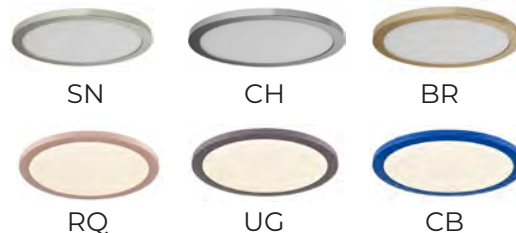

AVAILABLE TRIMS
(SOLD SEPARATELY)
Chrome
Brass
Satin Nickel
Cerulean Blue
Rose Quartz
Ultimate Grey

	TEMPEST				
Diameter	5.5"	7"	9"	12"	16"
Height	0.5"				1"
Wattage	6W	12W	18W	24W	30W
Initial lumens	600LM	1400LM	2100LM	3200LM	5000LM
Delivered lumens	360LM	840LM	1260LM	1920LM	2500LM
Estimated annual cost*	\$0.70	\$1.40	\$2.10	\$2.80	\$3.50
Colour temperature	3000K / 4000K / 5000K on switch				
CRI	80+				
Beam angle	120°				
Power factor	0.9				
Embedded magnet	Yes				No
Trim included	No				
Energy Star	Yes				
ETL	Yes				
Life cycle @ 3 hrs/day	20 Years				
Warranty	5 Years Residential/50,000 Hours Commercial @ L70 Standard				