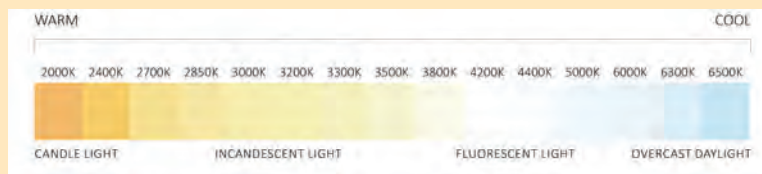

A bulb can have more than one base: for example, fluorescent tubes have one on each end.

BEAM ANGLE

Beam angle, also known as beam spread, is a measure of the distribution of light emitted by an LED chip or filament. In most cases, with no hindrance such as reflectors or lenses, the beam angle is 360 degrees since light can shine equally in all directions. However when optics are employed, the light distribution changes. For example, consider a spotlight versus a floodlight.

COLOR RENDERING INDEX (CRI)

A metric used to describe how faithfully a light source can render the true colors of objects and spaces, where natural light sources like the sun have a perfect index of 100. Using lamps with a high CRI value is very important in high-end interior design, as they enhance the visibility of décor and fine details.

KELVIN (K)

Measurement unit for temperature, used in the lighting industry to indicate the correlated color temperature (CCT) of light sources.

LUMENS

Measurement unit for the lighting output, or brightness, of lamps or fixtures. The total lumens emitted and their spatial distribution are of paramount importance when creating appealing and luxurious indoor spaces. In lighting, lumens can be compared to miles traveled and watts can be compared to fuel consumption.