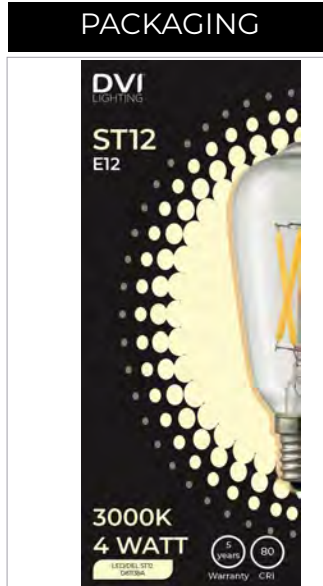

NOTE: Refer to image for scale / Se référer à l'image pour l'échelle

ORDER CODES

- **D81118A / DVILE12S22C3***
  2200 KELVIN · LUMENS 350 · CLEAR
- **D81138A / DVI LST12CC30A***
  3000 KELVIN · LUMENS 400 · CLEAR

* Item is discontinuing, see page 76 for dates

SPECIFICATIONS

WATTS	4
DELIVERED LUMENS	350-400
LAMP SHAPE	ST12
BASE / ANSI BASE	Candelabra / E12
MAXIMUM HEIGHT	37/8"
MAXIMUM DIAMETER	1½"
CRI	80+
BEAM ANGLE	360°
JAB CERTIFIED	No
ENCLOSED RATED	Yes
OPERATING TEMP.	-20° C to 45° C
CASE QUANTITY	12/144
LIFE CYCLE @ 3 HRS/DAY	18 years
ENERGY COST @10.65¢/kWh †	$0.41 / year
WARRANTY	5 YRS / 20,000 HRS

DVI LIGHTING CORE OFFERING

Items are individually packaged for shelf or pegged retail display. The master carton contains 12 sub-cartons and each sub-carton contains 12 individually packaged bulbs for a total of 144 bulbs. Bulbs are only sold in sub-cartons (multiples) of 12.

† refers to Estimated annual cost

Dimmability Data / Données de gradation

- ✓ SMOOTH AND CONSISTENT DIMMING
- ✗ NOT RECOMMENDED
- INCONSISTENT DIMMING TRANSITION
- ▲ POTENTIAL STROBING AT THIS LEVEL
- MIN LOSSES DIMMABILITY BELOW THIS LEVEL
- MAX MAXIMUM LUMENS OUTPUT

	2 BULBS						5 BULBS						30 BULBS					
	MIN	20	40	60	80	MAX	MIN	20	40	60	80	MAX	MIN	20	40	60	80	MAX
LEGRAND ADORNE SOFTAP ADTP703U		MIN	✓	✓	✓	✓	✓	✓	✓	✓	✓	✓	✓	✓	✓	✓	✓	✓
LUTRON MAESTRO MACL-153MH	✓	✓	✓	✓	✓	✓		✓	✓	✓	✓	✓	✓	✓	✓	✓	✓	✓
LUTRON DIVA® / DIVA® C.L DVWCL-153PH	✓	✓	✓	✓	✓	✓	✓	✓	✓	✓	✓	✓	✓	✓	✓	✓	✓	✓
LEVITON DECORA SURESLIDE®	✓	✓	✓	✓	✓	✓	✓	✓	✓	✓	✓	✓	✓	✓	✓	✓	✓	✓
LUTRON C.L SKYLARK CONTOUR CTL -153P	✓	✓	✓	✓	✓	✓	✓	✓	✓	✓	✓	✓	✓	✓	✓	✓	✓	✓
LUTRON CASETA® WIRELESS		MIN	✓	✓	✓	✓	✓	✓	✓	✓	✓	✓	✓	✓	✓	✓	✓	✓
LEVITON DECORA ROCKER SLIDE		MIN	✓	✓	✓	✓		MIN	✓	✓	✓	✓	✓	✓	✓	✓	✓	✓
LEVITON DECORA SMART™	✓	✓	✓	✓	✓	✓	✓	✓	✓	✓	✓	✓	✓	✓	✓	✓	✓	✓
LUTRON MAESTRO PRO MA-PRO-WH	•	✓	✓	✓	✓	✓	•	✓	✓	✓	•	✓	•	✓	✓	•	✓	✓