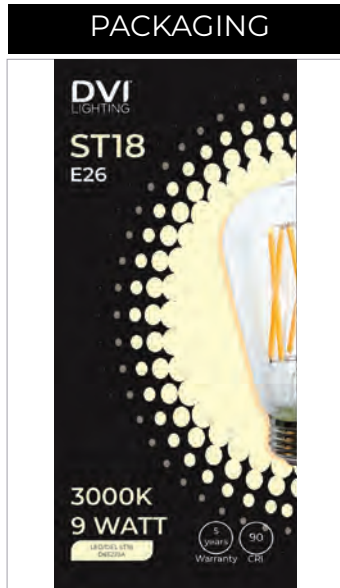

NOTE: Refer to image for scale /Se référer à l'image pour l'échelle

SPECIFICATIONS

WATTS	9
DELIVERED LUMENS	900
LAMP SHAPE	ST18
BASE / ANSI BASE	Medium / E26
MAXIMUM HEIGHT	5"
MAXIMUM DIAMETER	2 1/4"
CRI	90+
BEAM ANGLE	360°
JAB CERTIFIED	No
ENCLOSED RATED	Yes
OPERATING TEMP.	-20° C to 45° C
CASE QUANTITY	12/144
LIFE CYCLE @ 3 HRS/DAY	18 years
ENERGY COST @10.65¢/kWh †	$0.92/ year
WARRANTY	5 YRS / 20,000 HRS

ORDER CODES

- **D65239A NEW**
  3000 KELVIN · LUMENS 900 · CLEAR
- **D65249A NEW**
  4000 KELVIN · LUMENS 900 · CLEAR

DVI LIGHTING CORE OFFERING

Items are individually packaged for shelf or pegged retail display. The master carton contains 12 sub-cartons and each sub-carton contains 12 individually packaged bulbs for a total of 144 bulbs. Bulbs are only sold in sub-cartons (multiples) of 12.

† refers to Estimated annual cost

Dimmability Data / Données de gradation

- ✓ SMOOTH AND CONSISTENT DIMMING
- ✗ NOT RECOMMENDED
- INCONSISTENT DIMMING TRANSITION
- ^ POTENTIAL STROBING AT THIS LEVEL
- MIN LOSSES DIMMABILITY BELOW THIS LEVEL
- MAX MAXIMUM LUMENS OUTPUT

	2 BULBS						5 BULBS						30 BULBS					
	MIN	20	40	60	80	MAX	MIN	20	40	60	80	MAX	MIN	20	40	60	80	MAX
LEGRAND ADORNE SOFTAP ADTP703U	•	✓	✓	✓	✓	✓	•	✓	✓	✓	^	✓	•	✓	✓	✓	✓	^
LUTRON MAESTRO MACL-153MH	•	•	✓	✓	^	^	•	•	✓	✓	✓	^	•	•	✓	✓	✓	✓
LUTRON DIVA® / DIVA® C.L DVWCL-153PH	•	✓	✓	✓	✓	✓	•	✓	✓	✓	✓	^	•	✓	✓	✓	✓	^
LEVITON DECORA SURESLIDE®	✓	✓	✓	✓	^	✓	✓	✓	✓	✓	✓	✓	✓	✓	✓	✓	✓	^
LUTRON C.L SKYLARK CONTOUR CTL-153P	•	✓	✓	✓	✓	^	•	✓	✓	✓	^	✓	•	✓	✓	✓	✓	✓
LUTRON CASETA® WIRELESS	•	✓	✓	✓	✓	✓	•	✓	✓	✓	✓	✓	•	✓	✓	✓	✓	^
LEVITON DECORA ROCKER SLIDE	•	✓	✓	✓	✓	✓	•	✓	✓	✓	✓	^	•	✓	✓	✓	✓	✓
LEVITON DECORA SMART™	✓	✓	✓	✓	✓	^	✓	✓	✓	✓	✓	✓	✓	✓	✓	✓	✓	✓
LUTRON MAESTRO PRO MA-PRO-WH	✓	✓	✓	^	✓	✓	✓	✓	^	✓	✓	^	✓	✓	✓	✓	✓	^