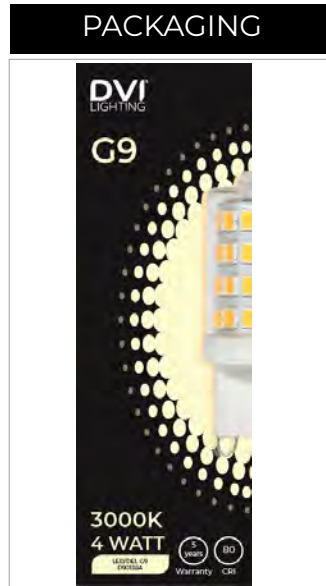

G9

Clear G9 LED

SPECIFICATIONS	
WATTS	4
DELIVERED LUMENS	350-450
LAMP SHAPE	G9
BASE / ANSI BASE	Double Loop / G9
MAXIMUM HEIGHT	2"
MAXIMUM DIAMETER	5/8"
CRI	80+
BEAM ANGLE	360°
JA8 CERTIFIED	No
ENCLOSED RATED	Yes
OPERATING TEMP.	-20° C to 45° C
CASE QUANTITY	12/144
LIFE CYCLE @ 3 HRS/DAY	18 years
ENERGY COST @10.65¢/kWh †	$0.41 / year
WARRANTY	2 YRS / 15,000 HRS

NOTE: Refer to image for scale / Se référer à l'image pour l'échelle

ORDER CODES	
●	DVILG922C4 2200 KELVIN · LUMENS 350 · CLEAR
●	D90138A HAS FULLY REPLACED DVILG930C4 3000 KELVIN · LUMENS 450 · CLEAR
●	D90148A / DVILG940C4* 4000 KELVIN · LUMENS 450 · CLEAR

DVI LIGHTING CORE OFFERING

Items are individually packaged for shelf or pegged retail display. The master carton contains 12 sub-cartons and each sub-carton contains 12 individually packaged bulbs for a total of 144 bulbs. Bulbs are only sold in sub-cartons (multiples) of 12.

* Item is discontinuing, see page 74 for dates

† refers to Estimated annual cost

Dimmability Data / Données de gradation

- ✓ SMOOTH AND CONSISTENT DIMMING
- ✗ NOT RECOMMENDED
- INCONSISTENT DIMMING TRANSITION
- ▲ POTENTIAL STROBING AT THIS LEVEL
- MIN LOSES DIMMABILITY BELOW THIS LEVEL
- MAX MAXIMUM LUMENS OUTPUT

	2 BULBS						5 BULBS						30 BULBS						
	MIN	20	40	60	80	MAX	MIN	20	40	60	80	MAX	MIN	20	40	60	80	MAX	
LEGRAND ADORNE SOFTAP ADTP73U		MIN	✓	✓	✓	✓			MIN	✓	✓	✓	✓	✓	✓	✓	✓	✓	✓
LUTRON MAESTRO MACL-153MH			▲	✓	✓	✓			MIN	✓	▲	▲	▲	▲	▲	▲	▲	▲	✓
LUTRON DIVA® / DIVA® C.L DVWCL-153PH		▲	✓	✓	✓	x	✓	✓	▲	✓	▲	x	▲	▲	▲	✓	✓	✓	x
LEVITON DECORA SURESLIDE®	✓	✓	✓	✓	▲	✓	▲	✓	▲	✓	✓	✓	▲	✓	▲	✓	✓	✓	✓
LUTRON C.L SKYLARK CONTOUR CTL -153P	▲	▲	✓	✓	✓	✓	▲	✓	✓	✓	✓	▲	▲	✓	✓	✓	✓	✓	✓
LUTRON CASETA® WIRELESS	x	x	x	x	x	x		MIN	▲	▲	▲	✓		MIN	▲	▲	▲	▲	x
LEVITON DECORA ROCKER SLIDE	▲	✓	✓	✓	✓	✓	✓	▲	✓	✓	✓	✓	x	✓	✓	✓	✓	✓	✓
LEVITON DECORA SMART™	x	x	x	x	x	x	x	x	x	x	x	x	x	x	x	x	x	x	x
LUTRON MAESTRO PRO MA-PRO-WH	✓	✓	●	✓	✓	✓	✓	✓	✓	✓	✓	✓	✓	✓	●	✓	✓	✓	✓