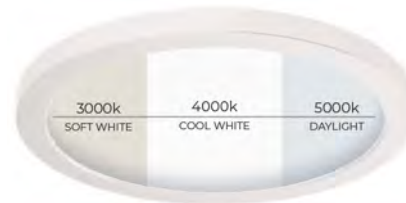

DVP39228 | FLUSH MOUNT
Ø9" X H ½"
18W LED
3000K/4000K/5000K | 80 CRI
AS SHOWN: MATTE WHITE