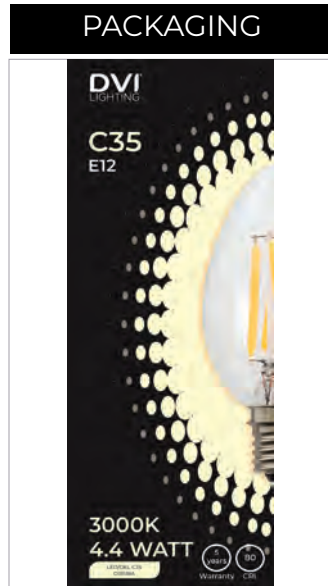

E12 C35

Clear Candelabra LED

H 3 7/8"

Ø 1 3/8"

SPECIFICATIONS	
WATTS	4.4
DELIVERED LUMENS	400-500
LAMP SHAPE	C35
BASE / ANSI BASE	Candelabra / E12
MAXIMUM HEIGHT	3 7/8"
MAXIMUM DIAMETER	1 3/8"
CRI	80+
BEAM ANGLE	360°
JA8 CERTIFIED	No
ENCLOSED RATED	Yes
OPERATING TEMP.	-20° C to 45° C
CASE QUANTITY	12/144
LIFE CYCLE @ 3 HRS/DAY	18 years
ENERGY COST @10.65¢/kWh †	\$0.41 / year
WARRANTY	5 YRS / 20,000 HRS