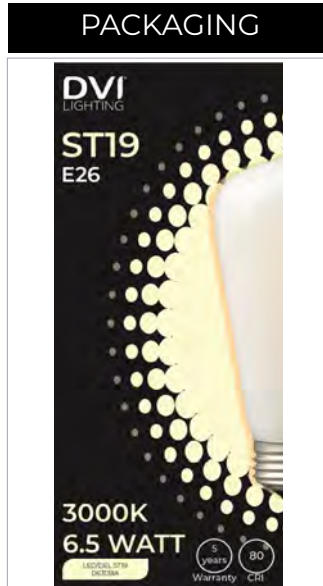

NOTE: Refer to image for scale /Se référer à l'image pour l'échelle

ORDER CODES

- **D63138A / DVLST19MT30A***
  3000 KELVIN · LUMENS 650 · TRUE OPAL*
- **DVLST19MT40A**
  4000 KELVIN · LUMENS 650 · TRUE OPAL*

* Item is discontinuing, see page 76 for dates

SPECIFICATIONS

WATTS	6.5
DELIVERED LUMENS	650
LAMP SHAPE	ST19
BASE / ANSI BASE	Medium / E26
MAXIMUM HEIGHT	3 1/8"
MAXIMUM DIAMETER	2"
CRI	80+
BEAM ANGLE	360°
JAB CERTIFIED	No
ENCLOSED RATED	Yes
OPERATING TEMP.	-20° C to 45° C
CASE QUANTITY	12/144
LIFE CYCLE @ 3 HRS/DAY	18 years
ENERGY COST @10.65¢/kWh †	$0.62 / year
WARRANTY	5 YRS / 20,000 HRS

DVI LIGHTING CORE OFFERING

Items are individually packaged for shelf or pegged retail display. The master carton contains 12 sub-cartons and each sub-carton contains 12 individually packaged bulbs for a total of 144 bulbs. Bulbs are only sold in sub-cartons (multiples) of 12.

† refers to Estimated annual cost

Dimmability Data / Données de gradation

- ✓ SMOOTH AND CONSISTENT DIMMING
- ✗ NOT RECOMMENDED
- INCONSISTENT DIMMING TRANSITION
- ▲ POTENTIAL STROBING AT THIS LEVEL
- MIN LOSES DIMMABILITY BELOW THIS LEVEL
- MAX MAXIMUM LUMENS OUTPUT

	2 BULBS						5 BULBS						30 BULBS						
	MIN	20	40	60	80	MAX	MIN	20	40	60	80	MAX	MIN	20	40	60	80	MAX	
LEGRAND ADORNE SOFTAP ADTP703U	•	✓	✓	✓	✓	✓	•	✓	✓	✓	▲	✓	•	✓	✓	✓	✓	▲	
LUTRON MAESTRO MACL-153MH	•	•	✓	✓	▲	▲	•	•	✓	✓	✓	▲	•	•	✓	✓	✓	✓	
LUTRON DIVA® / DIVA® C.L DVWCL-153PH	•	✓	✓	✓	✓	✓	•	✓	✓	✓	✓	▲	•	✓	✓	✓	✓	▲	
LEVITON DECORA SURESLIDE®	✓	✓	✓	✓	▲	✓	✓	✓	✓	✓	✓	✓	✓	✓	✓	✓	✓	✓	▲
LUTRON C.L SKYLARK CONTOUR CTL -153P	•	✓	✓	✓	✓	▲	•	✓	✓	✓	▲	✓	•	✓	✓	✓	✓	✓	
LUTRON CASETA® WIRELESS	•	✓	✓	✓	✓	✓	•	✓	✓	✓	✓	✓	•	✓	✓	✓	✓	▲	
LEVITON DECORA ROCKER SLIDE	•	✓	✓	✓	✓	✓	•	✓	✓	✓	✓	▲	•	✓	✓	✓	✓	✓	
LEVITON DECORA SMART™	✓	✓	✓	✓	✓	▲	✓	✓	✓	✓	✓	✓	✓	✓	✓	✓	✓	✓	
LUTRON MAESTRO PRO MA-PRO-WH	✓	✓	✓	▲	✓	✓	✓	✓	▲	✓	✓	▲	✓	✓	✓	✓	✓	▲