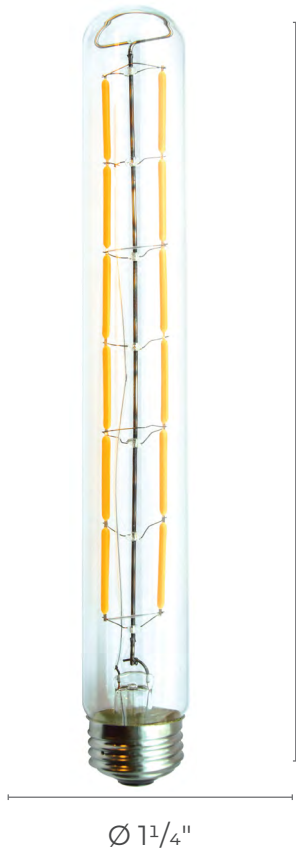

E26

T10

Large "Railroad Track" LED

H 11³/₄"

Ø 1¹/₄"