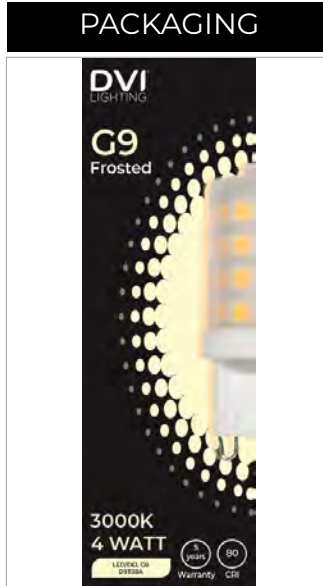

NOTE: Refer to image for scale / Se référer à l'image pour l'échelle

ORDER CODES

- **D91138A / DVILG930F4***
  3000 KELVIN · LUMENS 400 · FROSTED+
- **DVILG940F4**
  4000 KELVIN · LUMENS 450 · FROSTED+

* Item is discontinuing, see page 74 for dates
* True Opal/Frosted bulb SKUs may exhibit warmer colour temperatures than their Clear-glass counterparts and cannot be directly compared due to glass differences.

SPECIFICATIONS

WATTS	4
DELIVERED LUMENS	400-450
LAMP SHAPE	G9
BASE / ANSI BASE	Double Loop / G9
MAXIMUM HEIGHT	2"
MAXIMUM DIAMETER	5/8"
CRI	80+
BEAM ANGLE	360°
JAB CERTIFIED	No
ENCLOSED RATED	Yes
OPERATING TEMP.	-20° C to 45° C
CASE QUANTITY	12/144
LIFE CYCLE @ 3 HRS/DAY	18 years
ENERGY COST @10.65¢/kWh †	$0.41 / year
WARRANTY	2 YRS / 15,000 HRS

DVI LIGHTING CORE OFFERING

Items are individually packaged for shelf or pegged retail display. The master carton contains 12 sub-cartons and each sub-carton contains 12 individually packaged bulbs for a total of 144 bulbs. Bulbs are only sold in sub-cartons (multiples) of 12.

† refers to Estimated annual cost

Dimmability Data / Données de gradation

- ✓ SMOOTH AND CONSISTENT DIMMING
- ✗ NOT RECOMMENDED
- INCONSISTENT DIMMING TRANSITION
- ▲ POTENTIAL STROBING AT THIS LEVEL
- MIN LOSSES DIMMABILITY BELOW THIS LEVEL
- MAX MAXIMUM LUMENS OUTPUT

	2 BULBS						5 BULBS						30 BULBS						
	MIN	20	40	60	80	MAX	MIN	20	40	60	80	MAX	MIN	20	40	60	80	MAX	
LEGRAND ADORNE SOFTAP ADTP73U		MIN	✓	✓	✓	✓			MIN	✓	✓	✓	✓	✓	✓	✓	✓	✓	✓
LUTRON MAESTRO MACL-153MH			▲	✓	✓	✓			MIN	✓	▲	▲	▲	▲	▲	▲	▲	▲	✓
LUTRON DIVA® / DIVA® C.L DVWCL-153PH		▲	✓	✓	✓	✗	✓	✓	▲	✓	▲	✗	▲	▲	▲	✓	✓	✗	✗
LEVITON DECORA SURESLIDE®	✓	✓	✓	✓	▲	✓	▲	✓	▲	✓	✓	✓	▲	✓	▲	✓	✓	✓	✓
LUTRON C.L SKYLARK CONTOUR CTL -153P	▲	▲	✓	✓	✓	✓	▲	✓	✓	✓	✓	▲	▲	✓	✓	✓	✓	✓	✓
LUTRON CASETA® WIRELESS	✗	✗	✗	✗	✗	✗	MIN	▲	▲	▲	✓		MIN	▲	▲	▲	✗	✗	✗
LEVITON DECORA ROCKER SLIDE	▲	✓	✓	✓	✓	✓	✓	▲	✓	✓	✓	✓	✗	✓	✓	✓	✓	✓	✓
LEVITON DECORA SMART™	✗	✗	✗	✗	✗	✗	✗	✗	✗	✗	✗	✗	✗	✗	✗	✗	✗	✗	✗
LUTRON MAESTRO PRO MA-PRO-WH	✓	✓	●	✓	✓	✓	✓	✓	✓	✓	✓	✓	✓	✓	●	✓	✓	✓	✓