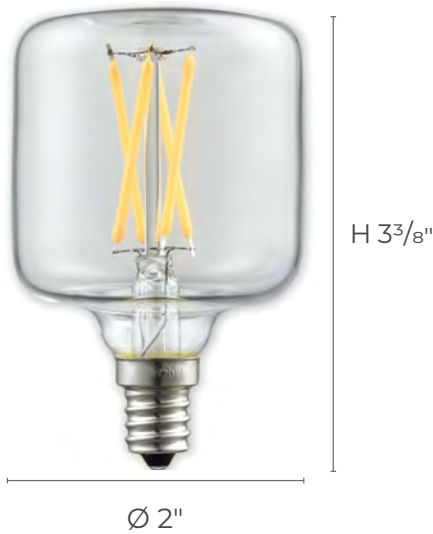

E12 T20

"Marshmallow" LED

SPECIFICATIONS	
WATTS	4
DELIVERED LUMENS	400
LAMP SHAPE	T20
BASE / ANSI BASE	Candelabra / E12
MAXIMUM HEIGHT	3 3/8"
MAXIMUM DIAMETER	2"
CRI	80+
BEAM ANGLE	360°
JAS CERTIFIED	No
ENCLOSED RATED	Yes
OPERATING TEMP.	-20° C to 45° C
CASE QUANTITY	12/144
LIFE CYCLE @ 3 HRS/DAY	18 years
ENERGY COST @ 10.65¢/kWh †	\$0.41 / year
WARRANTY	5 YRS / 20,000 HRS