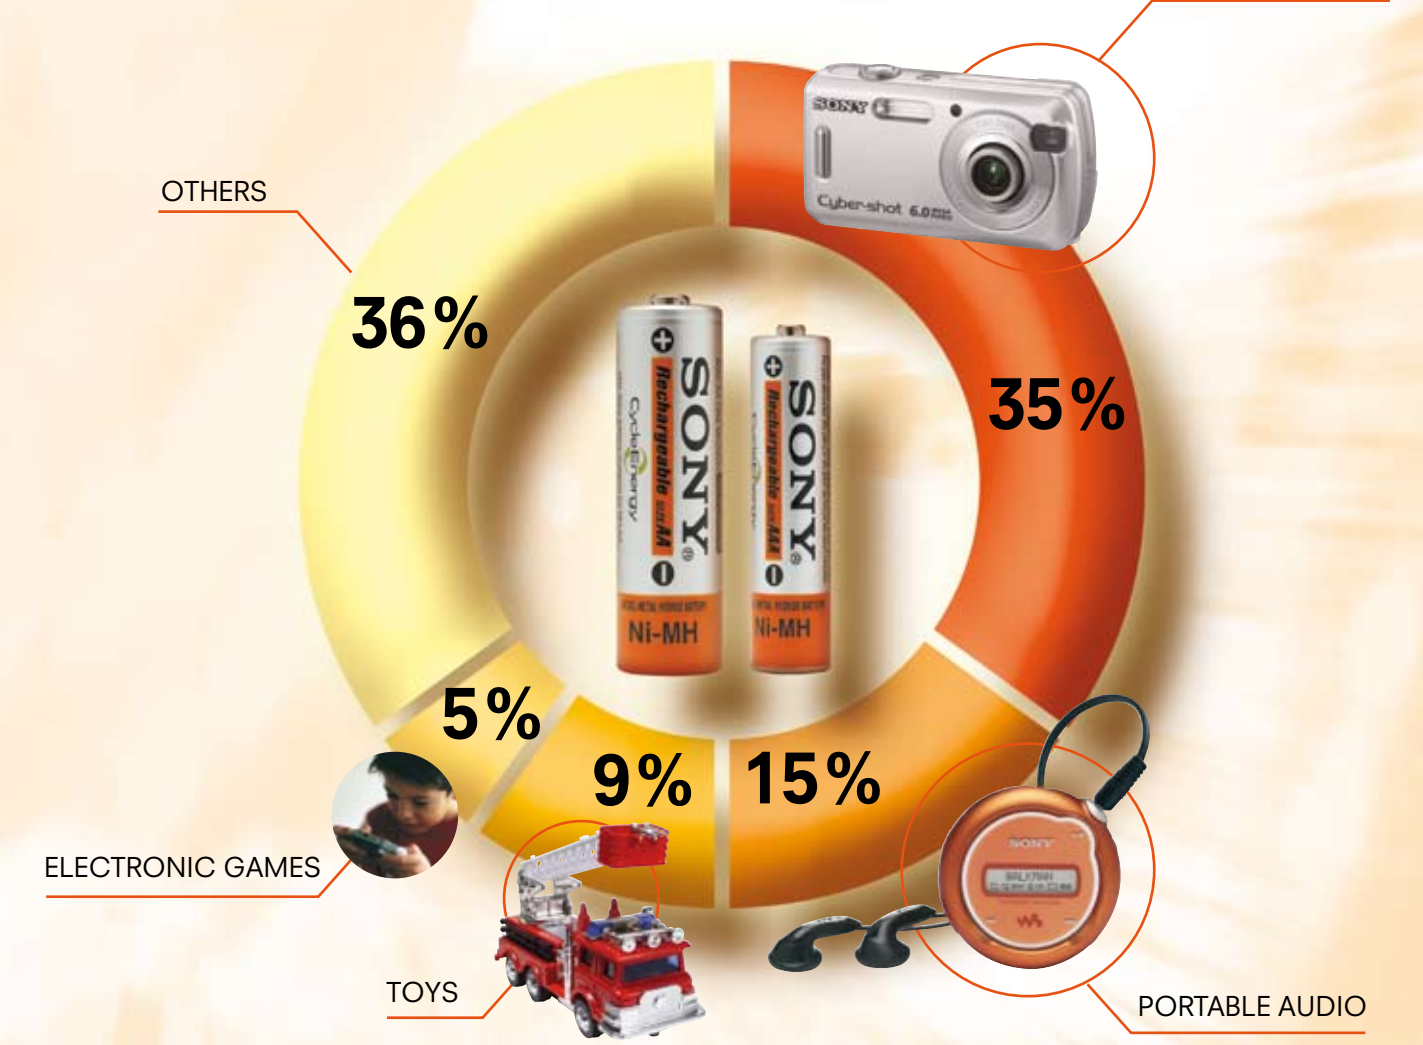

The expanding market of rechargeable batteries

Source: RESEARCH INTERNATIONAL in 2004