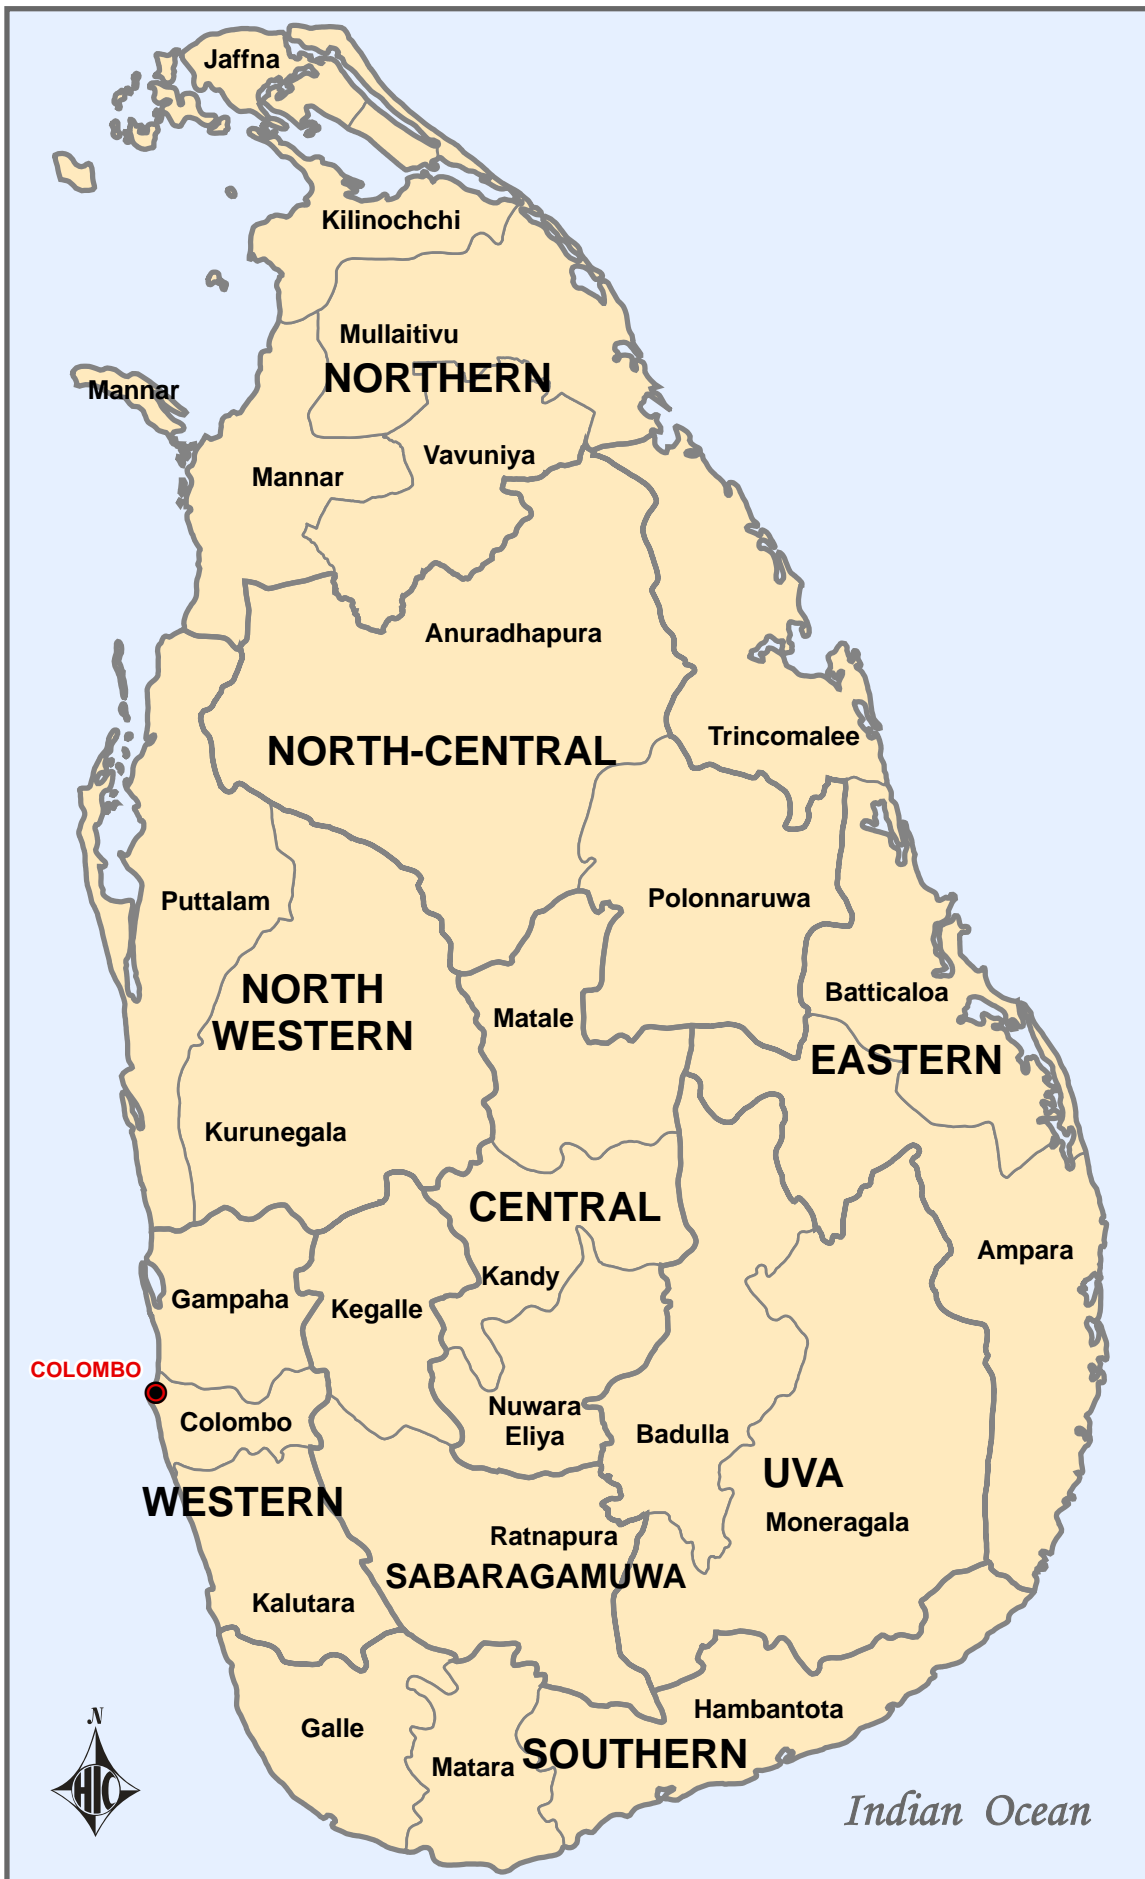

SRI LANKA PROVINCES AND DISTRICTS

Legend

- District
- Province
- Country Capital

Production Date: 13 July 2005

Produced By:
Humanitarian Information Center
Sri Lanka

Data Source:
Government of Sri Lanka,
Survey Department