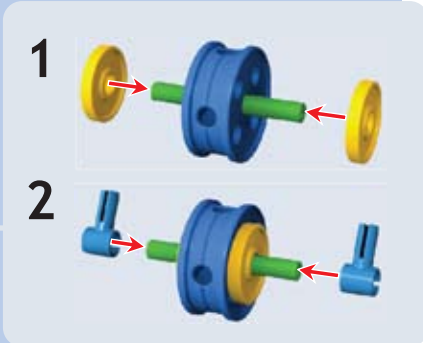

1

2

3

4

5

6

7

8

9

WABA Fun
Mega-Savings Offer!

40% off! SUPERSTRUCTS
BIG BUILDER
item# 0504

Use promotion code **TP3L8UQQ** during checkout

Expires at Midnight MST on 12/31/2011. Only one promotion
code may be used per order.