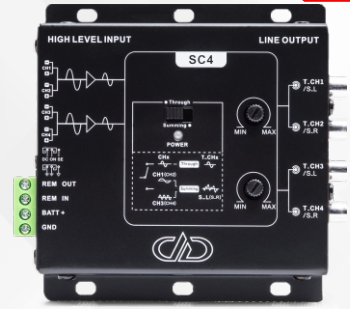

2 Channel Line Output Converter

Operating Voltage	: 10-16V
Output Channel	: 2
Max Current Draw(Amps)	: 100mA
High-Level Input Voltage Sensitivity:	2-20v/4-40v
RCA Output Voltage	: 10V
RCA Input Impedance	: 180

MRP
₹ 8990

4 Channel Line Output Converter

Operating Voltage	: 10-16V
Input Channel	: 4 x Speaker Level
Output Channel	: 4 x Low Level RCA
Max Current Draw(Amps)	: 110mA
High-Level Input Voltage Sensitivity:	2 - 20V
RCA Output Voltage	: 10V
RCA Input Impedance	: 180

SC-4a

MRP
₹ 14990