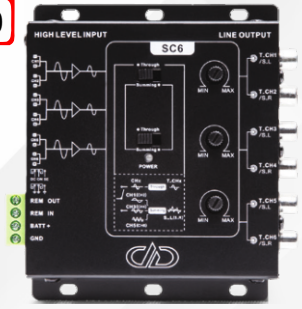

**SC-2a**

MRP  
**₹ 8990**

**4 Channel Line Output Converter**

Operating Voltage	: 10-16V
Input Channel	: 4 x Speaker Level
Output Channel	: 4 x Low Level RCA
Max Current Draw(Amps)	: 110mA
High-Level Input Voltage Sensitivity:	2 - 20V
RCA Output Voltage	: 10V
RCA Input Impedance	: 180

**SC-4a**

MRP  
**₹ 14990**

**4 Channel Line Output Converter**

Operating Voltage	: 10-16V
Input Channel	: 6xSpeaker Level
Output Channel	: 6xLow Level RCA
Max Current Draw(Amps)	: 110mA
High-Level Input Voltage Sensitivity:	2-20V
RCA Output Voltage	: 10V
RCA Input Impedance	: 180