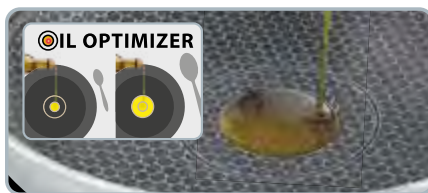

➤ **Gesund genießen**

Reduzieren Sie Ihren Bedarf an Bratölen durch den ELO Oil Optimizer. Die beiden Ringe ermöglichen Ihr Bratöl mit Maß und Ziel zu optimieren. Der innere Ring entspricht dem Maß eines Teelöffels Öl, der Äußere dem eines Esslöffels Öl.

Enjoy healthily

Reduce your need for frying oils with the ELO Oil Optimizer. The two rings allow you to optimize your use of frying oil. The inner ring corresponds to the measure of a teaspoon of oil, the outer one that of a tablespoon of oil.