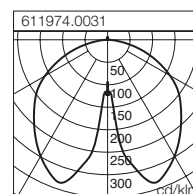

Bollards | Series: Home 201

Type of Protection: **IP 54**
Protection Class: I
Impact Protection: IK06

Bollard with continuous root. Housing: pressure die-cast aluminium, powder-coated. Pole top can be swivelled. Diffuser: plastic (polycarbonate), opal. Integral driver.

Available colour: anthracite metallic

Bestellnummer | Reference number	Abmessungen | Dimensions	Lampe | Lamp	Licht- farbe | Light colour	Leuchten- lichtstrom | Luminaire flux	System- leistung | System power	Dimm- barkeit | Dimm- able	EKK | EEC	€ brutto o. MwSt. | € gross without VAT
Poller- und Gartenleuchten | Bollards and garden luminaires			Preisgruppe 12 | Price Category 12					
611974.0031	D 200, H 900	LED	830	770 lm	18 W	on/off	A+	318,70

- Leuchte mit durchgehendem Erdstück
- Auch für Hanglagen geeignet: Kopf ist schwenkbar

- Fixture with continuous root
- Top can be tilted thus also usable on a slope

© fotostudio Lippmann