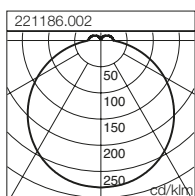

Ceiling and wall luminaires | Series: Home 505

Type of Protection: IP 20
Protection Class: I
Impact Protection: IK06
Quick mounting adapter galvanized steel sheet, with fastening screws. Housing: plastic (polycarbonate). Diffuser: plastic (polycarbonate), opal. Housing and diffuser inseparably joined. Integral driver.
LED module is non-replaceable.
Available colour: white

Bestellnummer | Reference number	Abmessungen | Dimensions	Lampe | Lamp	Lichtfarbe | Light colour	Leuchtenlichtstrom | Luminaire flux	Systemleistung | System power	Dimmbarkeit | Dimmable	EEK | EEC	€ brutto o. MwSt. | € gross without VAT
Decken- und Wandleuchten | Ceiling and wall luminaires								
Durchmesser D 220 mm | Diameter D 220 mm								
221186.002	D 220, H 53	LED	830	1300 lm	15 W	on/off	A+	58,00
221186.002.1	D 220, H 53	LED	840	1450 lm	15 W	on/off	A+	58,00
Durchmesser D 268 mm | Diameter D 268 mm								
221187.002	D 268, H 53	LED	830	1650 lm	18 W	on/off	A+	74,00
221187.002.1	D 268, H 53	LED	840	1800 lm	18 W	on/off	A+	74,00