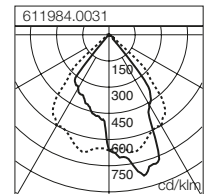

Wandleuchten | Serie: Home 105

Schutzart: **IP 54**
Schutzklasse: I
Schlagschutz: IK06
Gehäuse Aluminium-Druckguss pulverbeschichtet.
Betriebsgerät integriert.
Lieferbare Farbe: anthrazit metallic

Wall luminaires | Series: Home 105

Type of Protection: **IP 54**
Protection Class: I
Impact Protection: IK06
Housing: pressure die-cast aluminium, powder-coated.
Integral driver.
Available colour: anthracite metallic

Bestellnummer | Reference number	Abmessungen | Dimensions	Lampe | Lamp	Licht- farbe | Light colour	Leuchten- lichtstrom | Luminaire flux	System- leistung | System power	Dimm- barkeit | Dimm- able	EEK | EEC	€ brutto o. MwSt. | € gross without VAT

Wandleuchten | Wall luminaires **Preisgruppe 12 | Price Category 12**

Lichtaustritt einseitig | Single-side light output									
611984.0031	L 80, B 66, H 75	LED	830	110 lm	4 W	on/off	A+	74,80	

- Abdeckung rahmenbündig zur Sicherstellung der Selbstreinigung durch Regenwasser

- Diffuser flush with frame to ensure good self-cleaning by rain