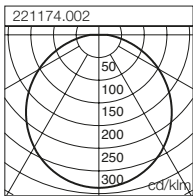

Decken- und Wandleuchten | Ceiling and wall luminaires Preisgruppe 11 | Price Category 11

Durchmesser D 250 mm Diameter D 250 mm								
221174.002	D 250, H 48	LED	830	1150 lm	12 W	on/off	A+	69,00
221174.002.1	D 250, H 48	LED	840	1200 lm	12 W	on/off	A+	69,00
Durchmesser D 300 mm Diameter D 300 mm								
221175.002	D 300, H 48	LED	830	1650 lm	18 W	on/off	A+	95,00
221175.002.1	D 300, H 48	LED	840	1700 lm	18 W	on/off	A+	95,00
Durchmesser D 400 mm Diameter D 400 mm								
221176.002	D 400, H 63	LED	830	2300 lm	25 W	on/off	A+	156,00
221176.002.1	D 400, H 63	LED	840	2300 lm	25 W	on/off	A+	156,00