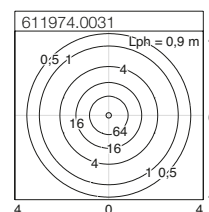

Bollards | Series: Home 201

Type of Protection: **IP 54**
Protection Class: I
Impact Protection: IK06

Bollard with continuous root. Housing: pressure die-cast aluminium, powder-coated. Pole top can be swivelled. Diffuser: plastic (polycarbonate), opal. Integral driver.

Available colour: anthracite metallic

Bestellnummer | Reference number	Abmessungen | Dimensions	Lampe | Lamp	Licht- farbe | Light colour	Leuchten- lichtstrom | Luminaire flux	System- leistung | System power	Dimm- barkeit | Dimm- able	EKK | EEC	€ brutto o. MwSt. | € gross without VAT
Poller- und Gartenleuchten | Bollards and garden luminaires			Preisgruppe 12 | Price Category 12					
611974.0031	D 200, H 900	LED	830	770 lm	18 W	on/off	A+	318,70

- Leuchte mit durchgehendem Erdstück
- Auch für Hanglagen geeignet: Kopf ist schwenkbar

- Fixture with continuous root
- Top can be tilted thus also usable on a slope

© fotostudio Lippmann