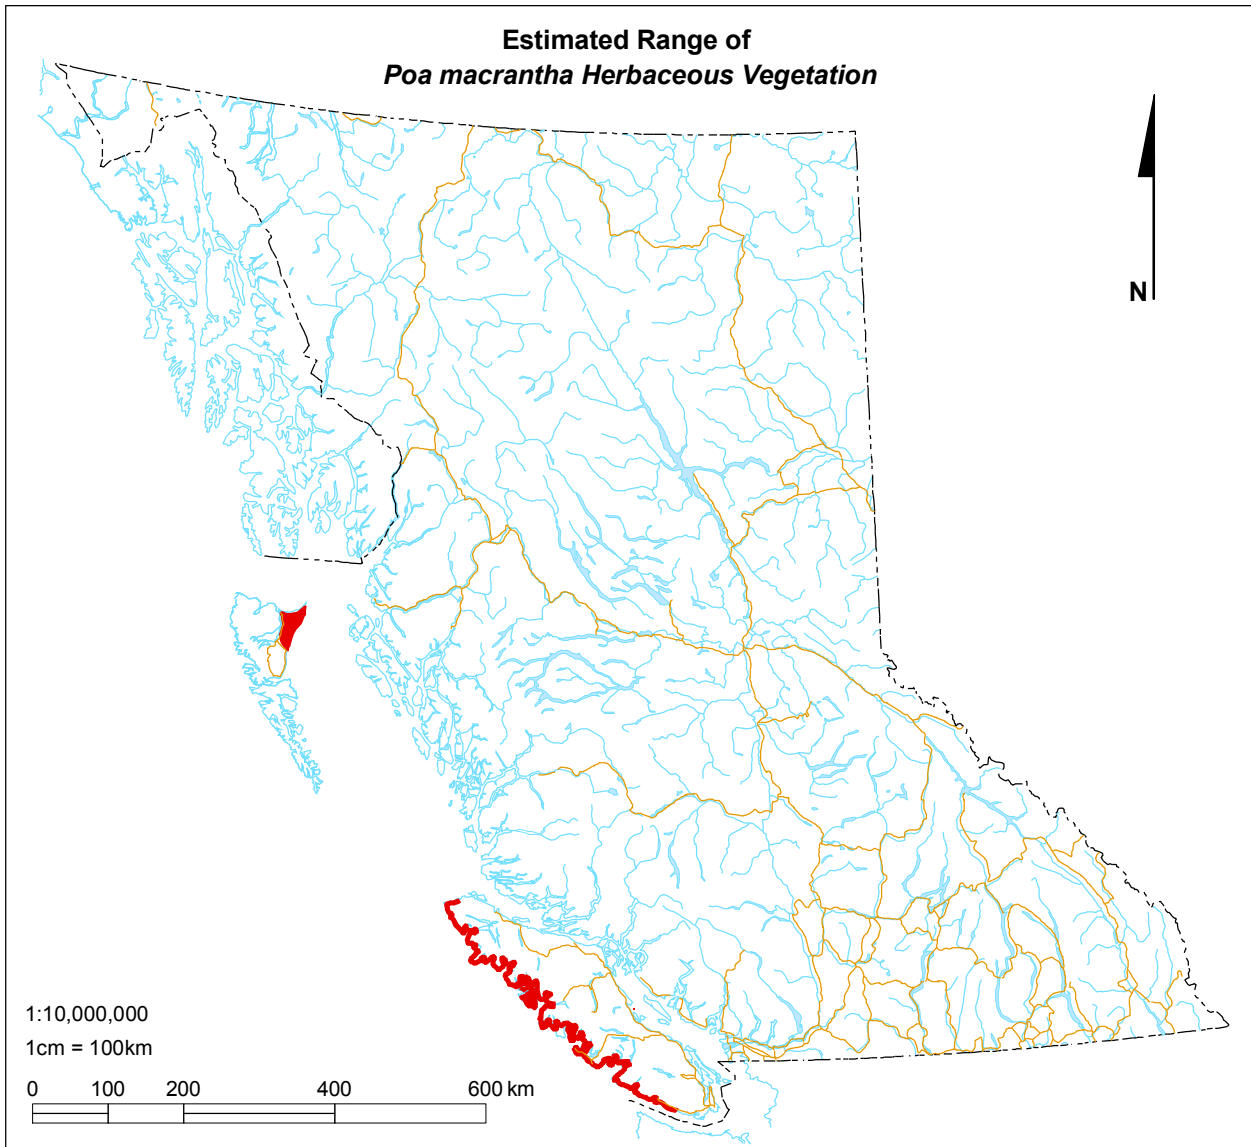

**Estimated Range of
Poa macrantha Herbaceous Vegetation**

Ecological Community Name

Scientific name: *Poa macrantha* Herbaceous Vegetation

English name: Dune Bluegrass Herbaceous Vegetation

Map produced April 2009