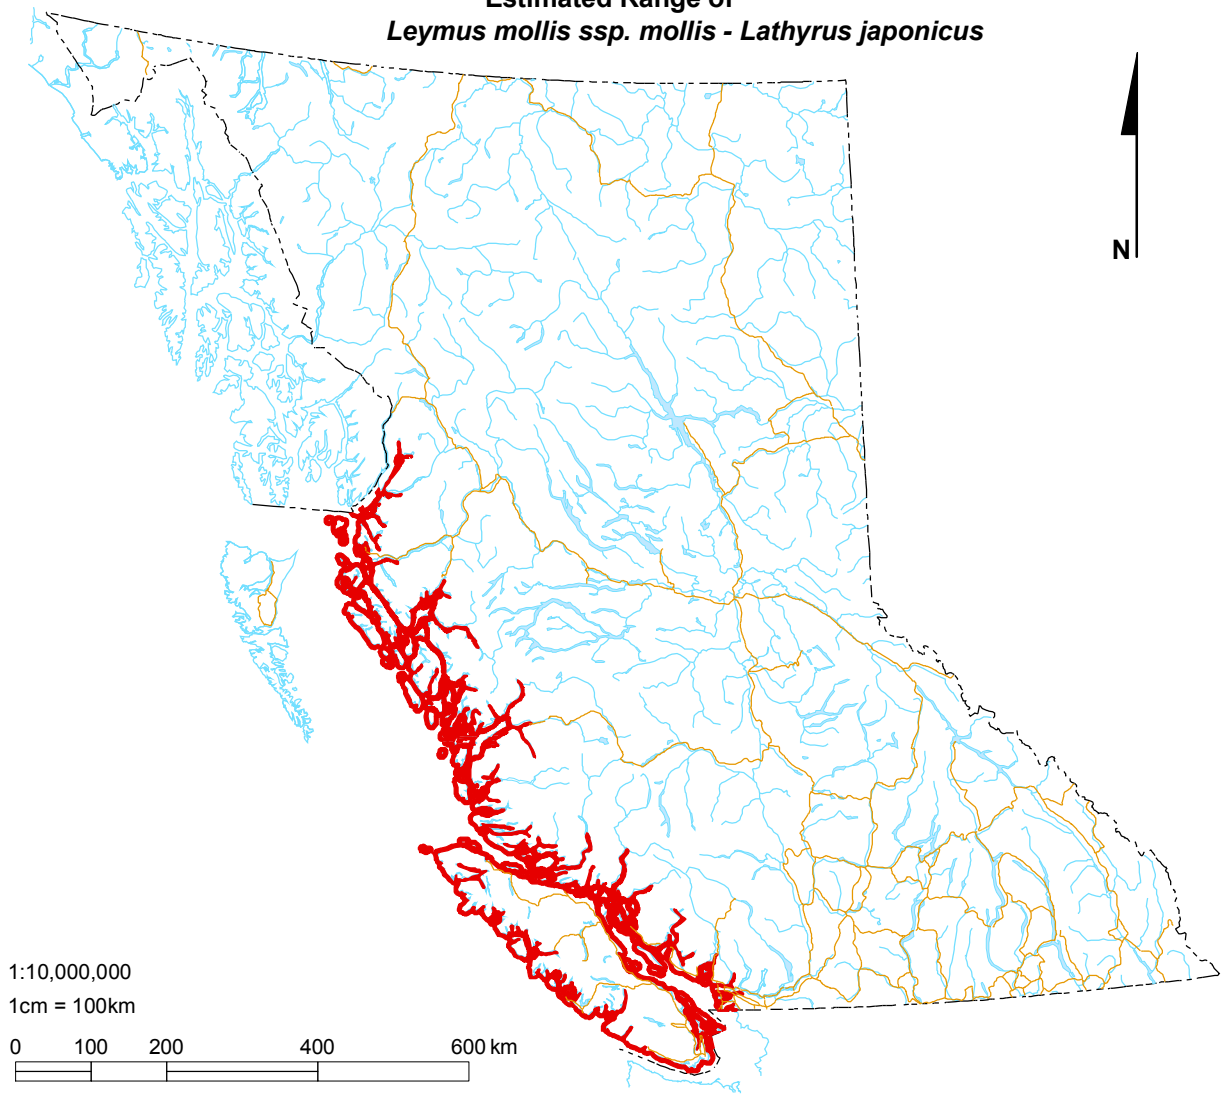

**Estimated Range of
Leymus mollis ssp. mollis - *Lathyrus japonicus***

Ecological Community Name

Scientific name: *Leymus mollis ssp. mollis* - *Lathyrus japonicus*

English name: Dune Wildrye - Beach Pea

Map produced April 2009