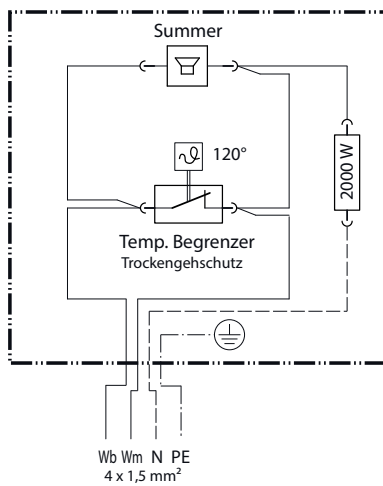

Internal wiring