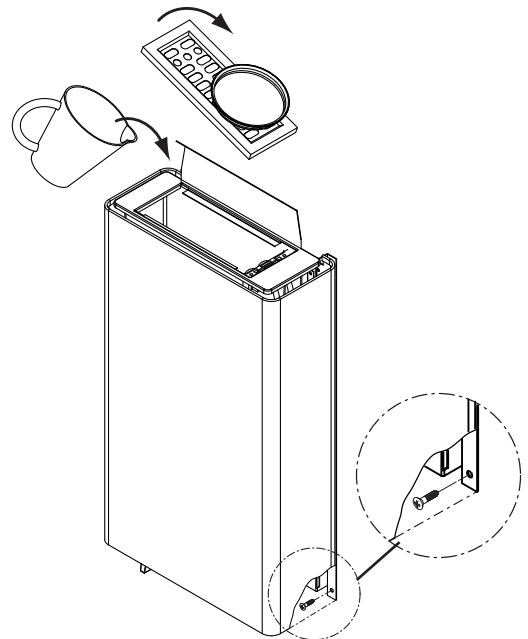

Maintenance

Technical Data

Item no.	Power supply	Power rating	Water tank volume	Outer shell	Dimensions H/W/D in cm	For sauna cabin size	Connection control unit - vaporizer	Power extension
94 4742	230 V 1N ~ 50 Hz	2,0 kW	ca. 5 l	Stainless steel	60 / 31 / 14	up to ~14 m³	4 x 1,5 mm²	not required