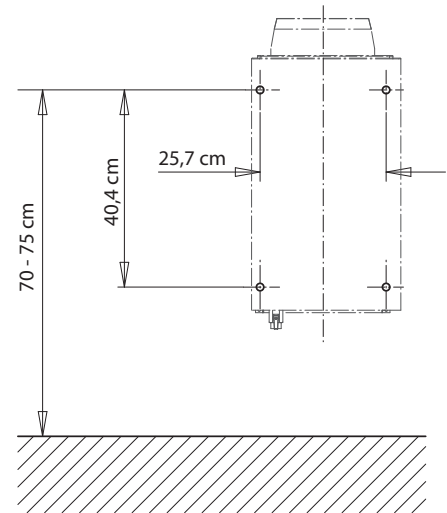

Mounting hints