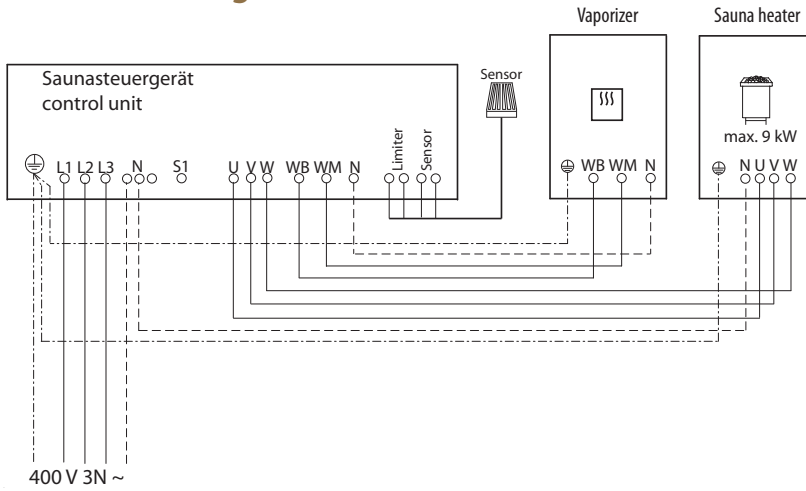

Quick and simple refilling through the steam outlet at the top. Integrated, removable holder for herbs. Suits sauna cabins up to approx. 14 m<sup>3</sup> size.

### Your advantages:

- Place-saving, slim design. Integrated holder for herbs. Wall-mounting construction.
- Powerful steam supply - 2 kW power, 5 l water tank.
- Can be retrofitted in an existing sauna.
- Easy manual refilling through the steam outlet.
- Acoustic low-water alarm and automatic cut-off by water shortage.
- Pre-mounted 3 m connection cable 4 x 1.5 mm<sup>2</sup>.
- Made in Germany quality from EOS.

### Specifications:

Outer shell:	Polished stainless steel
Water tank:	Die-cast aluminium
Water volume:	Approx. 5 l
Power supply:	230 V 1N ~ 50 Hz
Dimensions HxWxD:	60 x 31 x 14 cm
Installation:	Wall-mounting

## Connection diagram