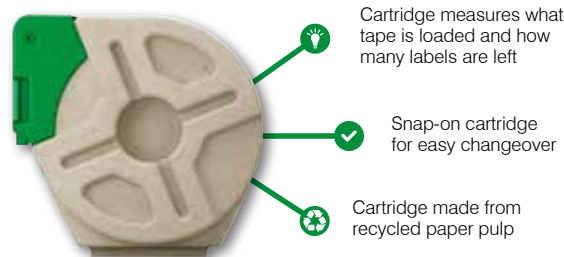

## Leitz Icon Battery Pack

- Connect battery pack for fully mobile printing
- Up to 12 hours of use or 1200 labels
- Rechargeable

Product code Price  
70020000

## LEITZ ICON - INTELLIGENT LABEL CARTRIDGE

A label cartridge that talks to your computer, tablet or smartphone – that's intelligent.

Cartridge measures what tape is loaded and how many labels are left

Snap-on cartridge for easy changeover