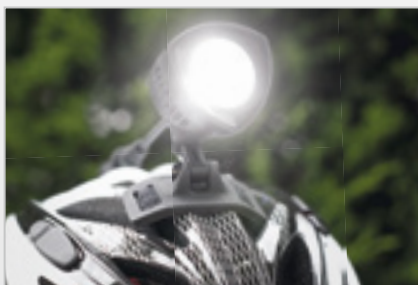

FLEXIBLE MOUNTING

Three mounting brackets are included with the BUSTER 2000. The silicone bracket can be attached quickly and without tools. The universal helmet bracket adapts to fit all conventional helmets. There is also an adapter that can be connected to action cam brackets.