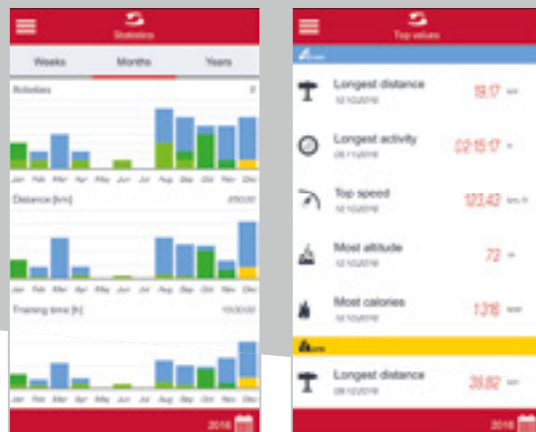

WHAT CAN THE SIGMA LINK APP DO?

With the app, trip data and device settings can be read out on the one hand and on the other, data such as settings or tracks saved in the app can be transferred to the bike computer. This works everywhere, even without data connection (map and GPS are not available offline).

Data sharing is also possible at any time. Due to the connection to various training portals like Strava, TrainingPeaks or even social networks such as Facebook, one's own workout results can be immediately shared.

Another interesting feature is linking to Google Maps. This makes it easy and fast to navigate to the starting point of the track.

HOW DOES THE TRANSFER TAKE PLACE?

There are two different transmission paths. In the bike computers, BC 14.16, BC 16.16, BC 23.16, PURE GPS as well as in the fitness watches iD.RUN and iD.RUN HR, the data is transferred via NFC interface, which however only works with Android smart phones. The Bluetooth Smart technology is universally applicable and is currently used with the ROX GPS 11.0.

Free on the Google Play and App Store