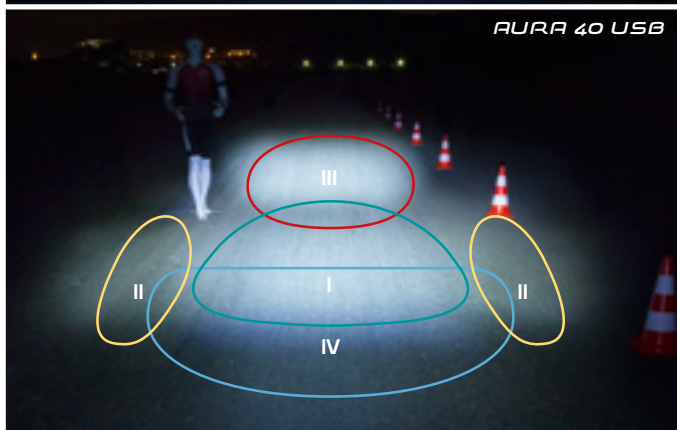

## SIGMA FOUR-ZONE LIGHTING PATTERN MODEL

**CORE ZONE**  
Optimal illumination for a safe ride

**SIDE ZONE**  
Additional safety, particularly when riding at high speeds on windy routes

**DISTANCE ZONE**  
Necessary safety on fast routes with a clear view into the distance, especially in mountainous terrain