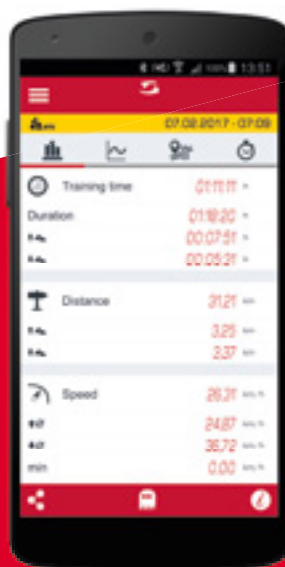

Bike computer, GPS bracket, micro USB cable,  
operating instructions

The PURE GPS is your entry into the world of GPS-based bike computers! Here, the simplest operation meets the latest technology. In addition to the most important bike functions, the large display also shows the altitude functions, including the graphical altitude profile, in a clearly legible manner. A simple compass navigation always shows the direction to the starting point or a destination selected by you.

## FUNCTIONS:

- Current speed
- Average speed
- Comparison of actual and average speed
- Maximum speed
- Distance
- Total distance
- Ride time
- Total ride time
- Temperature
- Clock
- Calories burnt
- Total calories burnt
- Compass navigation
- **ALTITUDE IAG**
- Current altitude
- Current gradient
- Altitude uphill
- Total altitude uphill
- Maximum altitude
- Altitude graph

## ALTI DASHBOARD

Altitude profile with current altitude and gradient

**NEW!****FEATURES:**

- NFC communication with Android smart phones via SIGMA LINK app
- PC/MAC interface via USB cable and DATA CENTER
- Training statistics for 12 months
- Training assessment on the device
- Full text display with seven available languages
- 110 hrs log memory
- Tool free installation
- Battery time up to 15 hours
- Backlight

**COMPASS NAVIGATION**

Shows the direction back to the starting point or to a previously set destination point (via SIGMA LINK or DATA CENTER)

**NFC**

NFC communication with Android smart phones via SIGMA LINK app