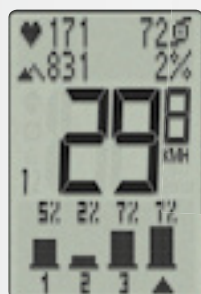

Intensity zones

SIGMA LINK

Using NFC technology, the BC 23.16 can communicate with Android smartphones. To do so, you must install the free SIGMA LINK app. For more information, see p. 54.

DATA CENTER

The docking station allows the BC 23.16 to be connected to the DATA CENTER on a PC/MAC.

Alternatively, the SIGMA LINK app can be used to transfer the logging data and load the data into the DATA Center via the SIGMA CLOUD. For more information on the DATA CENTER, see page 52.