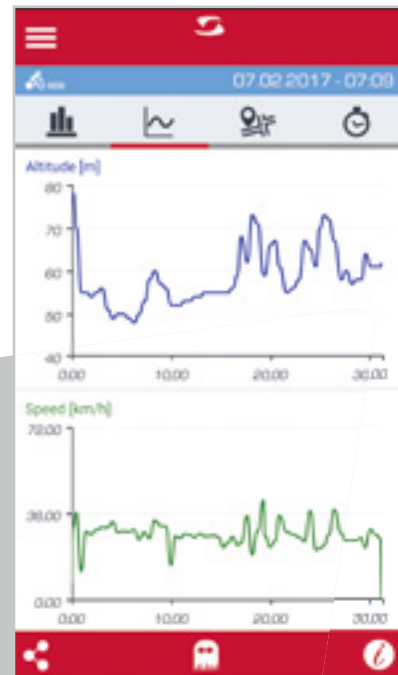

WHAT CAN THE SIGMA LINK APP DO?

With the app, trip data and device settings can be read out on the one hand and on the other, data such as settings or tracks saved in the app can be transferred to the bike computer. This works everywhere, even without data connection (map and GPS are not available offline).

Data sharing is also possible at any time. Due to the connection to various training portals like Strava, TrainingPeaks or even social networks such as Facebook, one's own workout results can be immediately shared.

Another interesting feature is linking to Google Maps. This makes it easy and fast to navigate to the starting point of the track.

HOW DOES THE TRANSFER TAKE PLACE?

There are two different transmission paths. In the bike computers, BC 14.16, BC 16.16, BC 23.16, PURE GPS as well as in the fitness watches iD.RUN and iD.RUN HR, the data is transferred via NFC interface, which however only works with Android smart phones. The Bluetooth Smart technology is universally applicable and is currently used with the ROX GPS 11.0.

Free on the Google Play and App Store