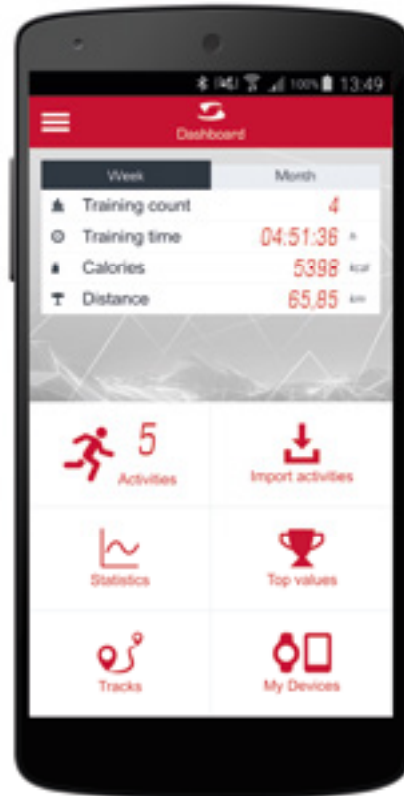

SIGMA LINK

WORKOUT EVALUATION ON THE ROAD

The smart phone app SIGMA LINK is the heart of the SIGMA SPORT mobile data world. Workout data are always available everywhere. The app is available for free in the App Store and Google Play Store.