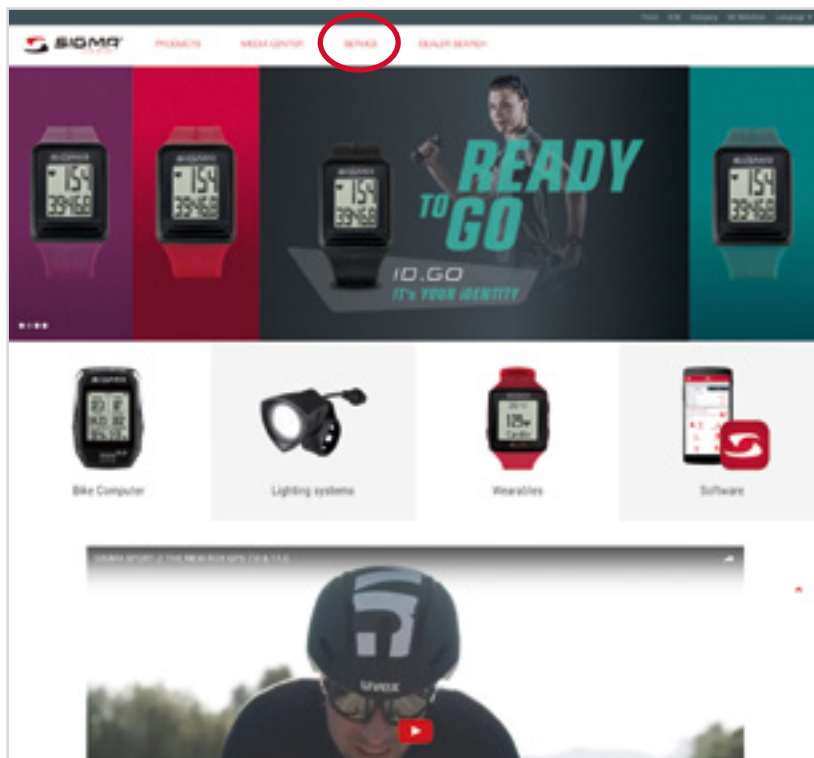

ONLINE SUPPORT

To us, "excellent service" means being prepared to answer any question that a customer may have as well as designing our devices to be as user-friendly as possible. The SIGMA SPORT homepage provides a link to a "Frequently Asked Questions" section for almost every product. You can find comprehensive video footage covering installation and operation on our YouTube channel. We are happy to receive feedback on our social media channels such as Facebook, YouTube and Instagram.