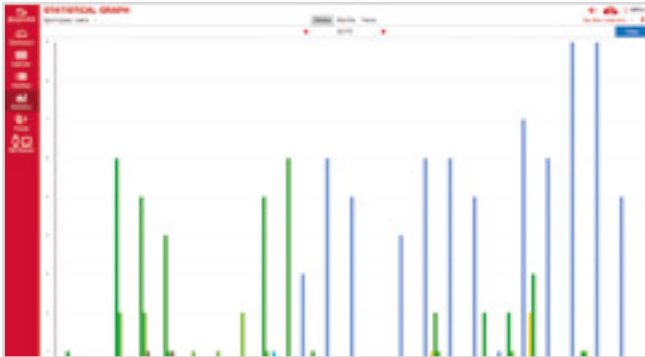

DATA CENTER

DATA CENTER is SIGMA's software for systematic training evaluation. It is available for download free of charge for PC, MAC and Tablet at the domain www.sigma-download.com.

Statistical evaluation

The display of the data and the statistical evaluation differs based on the type of sport and the person.