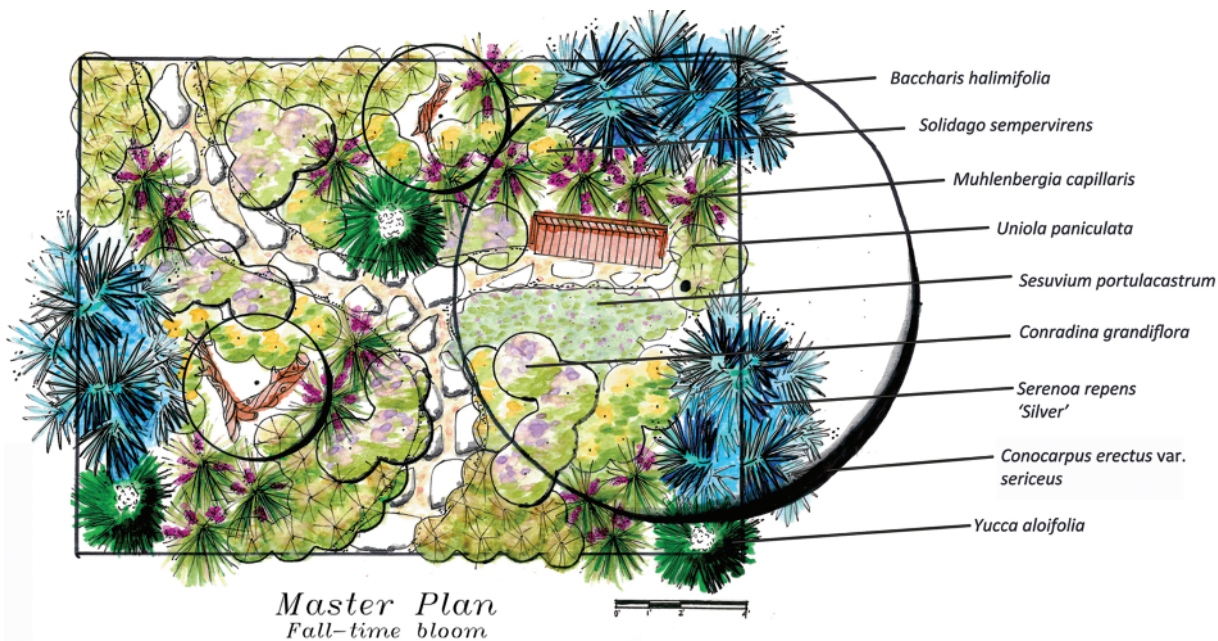

The winning design for Central Florida: a coastal landscape that feeds and shelters wildlife and nourishes the property owner's soul. A quiet, sheltered seating space provides a panoramic view of the garden and, if ocean-front, a clear view of the beach. Unique visual interest and habitat come from snags (dead trees and portions thereof) placed to feed and house insects and birds.

inspired by the success of past meadow plantings on golf courses as well as visits to Corkscrew Swamp and Fakahatchee Strand. With 17 years of landscape experience in the golf course and resort industry, Monica is now a superintendent at the Naples Lakes Country Club, owns her own firm, Habitat of Course, is a Certified Grounds Manager, Audubon Steward and is an active volunteer with several local plant-related nonprofits. The design she submitted converts a portion of a sloped front lawn from weedy St. Augustine turf to a more wildlife friendly, lower maintenance native landscape of 15 different species. The judges especially liked the combination of native wildflowers and grasses, too rarely used in South Florida landscapes.

North Florida Winner: Larry Teague, ASLA, RLA, Zamia Design, portion of residential landscape

Larry's design goal was a residential landscape that after establishment, would not require irrigation, and would provide wildlife habitat benefits while still being attractive to humans. He ended up with a plan that would work well for many homeowners in typical North Florida settings with slightly acidic soils. All of the plants selected provide nectar for pollinators, including hummingbirds, and the trees and shrubs also provide fruit for birds. A rustic "postless" wooden fence design supports flowering vines. The design also incorporates a near ground-level birdbath, a choice that better suits the preference of birds that have evolved with puddles and other natural water sources. Pedestal birdbaths can absolutely work but are generally designed with human, not avian, needs in mind. Owner of his own landscape architecture firm, Zamia Design, Larry has a Master's Degree in Landscape Architecture from the University of Florida and is also a U.S. Green Building Council LEED Accredited Professional (AP).

Working Together for More Successful Native Landscapes

FANN's competition is intended not only to inspire and showcase, but also to help foster better dialog between landscape professionals and growers on native plant selection, use and maintenance. This inaugural competition demonstrated that many professionals and students are very excited about the use of native plants, and aware of the biodiversity and habitat benefits. Most of the plans submitted, including some of our award winners, still exhibited common problems we need to work on – together: