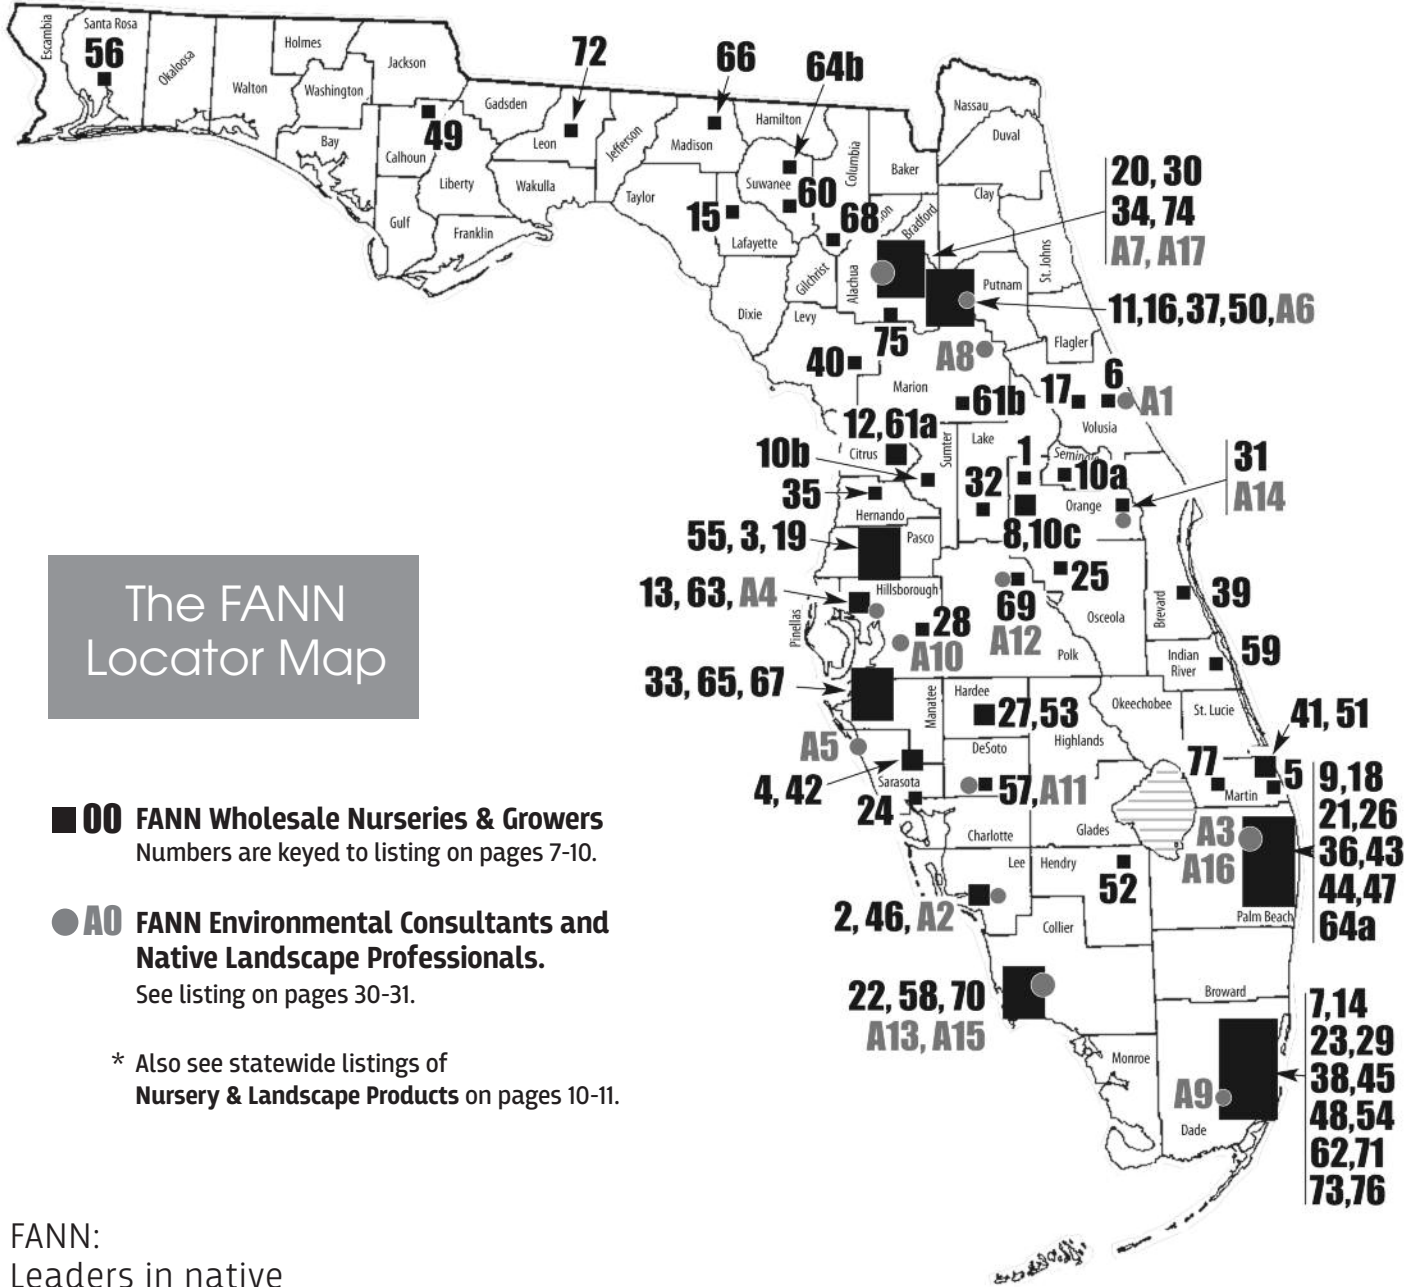

THE FLORIDA NATIVE PLANT INDUSTRY

Wholesale Nurseries and Growers, Environmental Consultants
and Landscape Professionals*

The FANN Locator Map

- **00** FANN Wholesale Nurseries & Growers
Numbers are keyed to listing on pages 7-10.
- **A0** FANN Environmental Consultants and
Native Landscape Professionals.
See listing on pages 30-31.