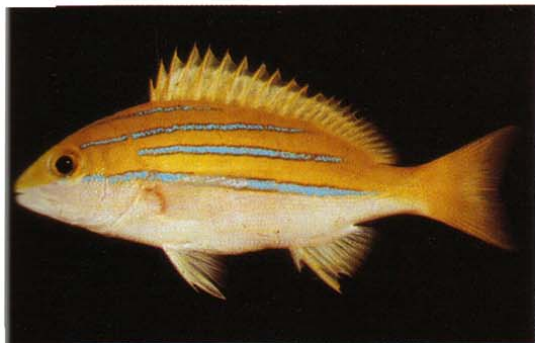

PLATE V - LUTJANIDAE

27. *Aphareus furca* 24.7 cm SL, Enewetak, Marshall Is.
(photo by J.E. Randall)

28. *Aphareus rutilans* 33.5 cm SL, Guam
(photo by J.E. Randall)

29. *Aprion virescens* 33.9 cm SL, Natal, South Africa
(photo by J.E. Randall)

30. *Etelis carbunculus* 24.5 cm SL, New Caledonia
(photo by J.E. Randall)

31. *Etelis coruscans* 37 cm SL, Bane Rouge, Mauritius
(photo by J.E. Randall)

32. *Lipocheilus carnolabrum* 38 cm SL, Cochin, India
(photo by J.E. Randall)

33. *Lutjanus adetii* 17 cm SL, Noumea, New Caledonia
(photo by J.E. Randall)

34. *Lutjanus argentimaculatus* 25.8 cm SL, Suakin,
Red Sea, Sudan (photo by J.E. Randall)

PLATE VI - LUTJANIDAE

35. *Lutjanus bengalensis* 10.8 cm SL, Mauritius
(photo by J.E. Randall)