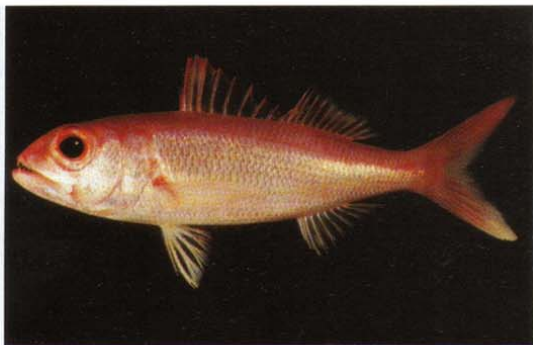

PLATE V - LUTJANIDAE

27. *Aphareus furca* 24.7 cm SL, Enewetak, Marshall Is.
(photo by J.E. Randall)

28. *Aphareus rutilans* 33.5 cm SL, Guam
(photo by J.E. Randall)

29. *Aprion virescens* 33.9 cm SL, Natal, South Africa
(photo by J.E. Randall)

30. *Etelis carbunculus* 24.5 cm SL, New Caledonia
(photo by J.E. Randall)

31. *Etelis coruscans* 37 cm SL, Bane Rouge, Mauritius
(photo by J.E. Randall)

32. *Lipocheilus carnolabrum* 38 cm SL, Cochin, India
(photo by J.E. Randall)