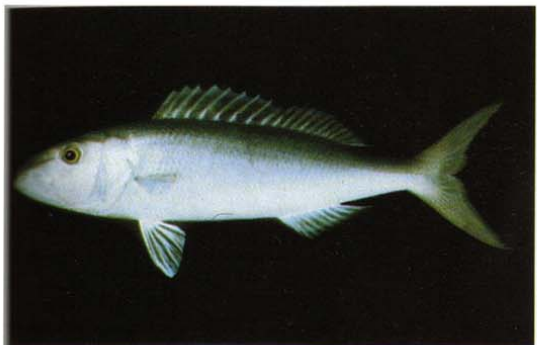

PLATE V - LUTJANIDAE

27. *Aphareus furca* 24.7 cm SL, Enewetak, Marshall Is.
(photo by J.E. Randall)

28. *Aphareus rutilans* 33.5 cm SL, Guam
(photo by J.E. Randall)

29. *Aprion virescens* 33.9 cm SL, Natal, South Africa
(photo by J.E. Randall)

30. *Etelis carbunculus* 24.5 cm SL, New Caledonia
(photo by J.E. Randall)

31. *Etelis coruscans* 37 cm SL, Bane Rouge, Mauritius
(photo by J.E. Randall)

32. *Lipocheilus carnolabrum* 38 cm SL, Cochin, India
(photo by J.E. Randall)