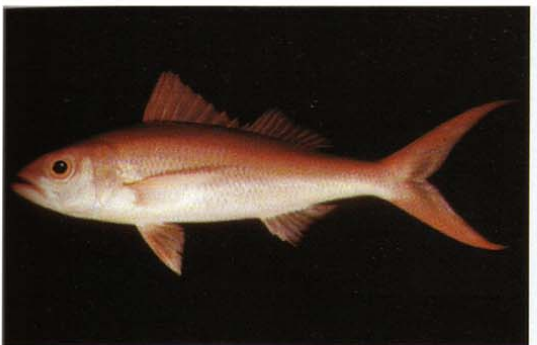

PLATE V - LUTJANIDAE

27. *Aphareus furca* 24.7 cm SL, Enewetak, Marshall Is.
(photo by J.E. Randall)

28. *Aphareus rutilans* 33.5 cm SL, Guam
(photo by J.E. Randall)

29. *Aprion virescens* 33.9 cm SL, Natal, South Africa
(photo by J.E. Randall)

30. *Etelis carbunculus* 24.5 cm SL, New Caledonia
(photo by J.E. Randall)

31. *Etelis coruscans* 37 cm SL, Bane Rouge, Mauritius
(photo by J.E. Randall)

32. *Lipocheilus carnolabrum* 38 cm SL, Cochin, India
(photo by J.E. Randall)