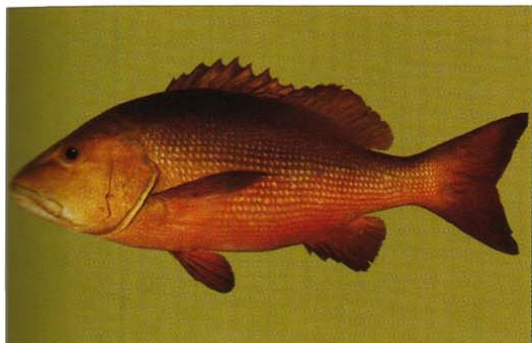

37. *Lutjanus bohar* 52 cm SL, Ulithi, Caroline I.
(photo by J.E. Randall)