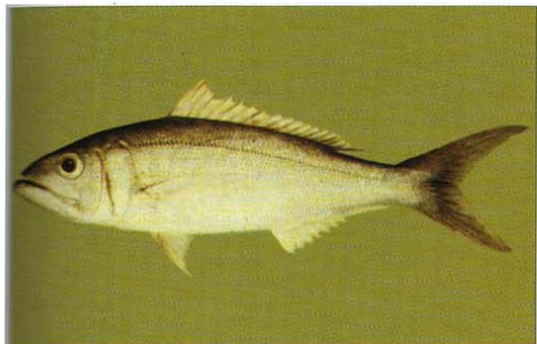

PLATE V - LUTJANIDAE

27. *Aphareus furca* 24.7 cm SL, Enewetak, Marshall Is.
(photo by J.E. Randall)

28. *Aphareus rutilans* 33.5 cm SL, Guam
(photo by J.E. Randall)

29. *Aprion virescens* 33.9 cm SL, Natal, South Africa
(photo by J.E. Randall)

30. *Etelis carbunculus* 24.5 cm SL, New Caledonia
(photo by J.E. Randall)

31. *Etelis coruscans* 37 cm SL, Bane Rouge, Mauritius
(photo by J.E. Randall)

32. *Lipocheilus carnolabrum* 38 cm SL, Cochin, India
(photo by J.E. Randall)