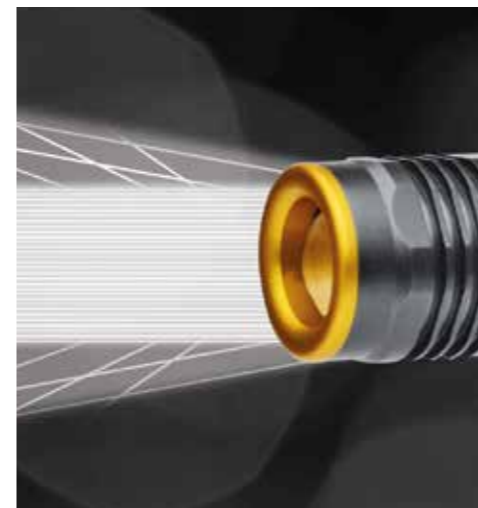

Specification:

- > High Power 100 Lumen Cree XP-E R3 LED
- > 3 Lighting modes: high, dimmed, flash
- > One-handed rapid slide focus mechanism - spot (x1) to flood (x6)
- > Beam intensifying plano-convex optical lens
- > Robust high grade aluminium body
- > Water & dirt resistant, tested to IP64
- > Battery life: high - 3hrs, dimmed - 7hrs
- > Size: 98 x 26mm

Offering up to 16hrs of quality light from a single set of batteries, the T9510 is ready for action whenever it's needed.

Specification:

- > High Power 120 Lumen Cree XR-E Q5 LED
- > 3 Lighting modes: high, dimmed, flash
- > One-handed rapid slide focus mechanism - spot (x1) to flood (x10)
- > Beam intensifying plano-convex optical lens
- > Robust high grade aluminium body
- > Water & dirt resistant, tested to IP64
- > Battery life: high - 6hrs, dimmed - 16hrs
- > Size: 107 x 30mm

120 LUMENS

Beam	Max Range	Weather Rating	Impact Resistant	Power Supply	Battery Life
Spot x1 : Flood x10	150m	IP64	1M	3 x AAA (not supplied)	Up to 16 hours

Plano-convex optical lens

T9520 LED HAND TORCH 150 LUMENS

The versatile T9520 hand torch has a remarkable 250m spot beam range and an extremely broad x30 flood beam.

Specification:

- > High Power 150 Lumen Cree XR-E Q5 LED
- > 3 Lighting modes: high, dimmed, flash
- > One-handed rapid slide focus mechanism - spot (x1) to flood (x30)
- > Beam intensifying plano-convex optical lens
- > Robust high grade aluminium body
- > Water & dirt resistant, tested to IP64
- > Battery life: high - 5hrs, dimmed - 14hrs
- > Size: 133 x 40mm