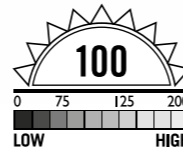

HAND TORCHES

HIGH POWER CREE LED

T9505 LED HAND TORCH 100 LUMENS

Lightweight and pocket sized, the impressively powerful T9505 punches well above its weight.

Specification:

- > High Power 100 Lumen Cree XP-E R3 LED
- > 3 Lighting modes: high, dimmed, flash
- > One-handed rapid slide focus mechanism - spot (x1) to flood (x6)
- > Beam intensifying plano-convex optical lens
- > Robust high grade aluminium body
- > Water & dirt resistant, tested to IP64
- > Battery life: high - 3hrs, dimmed - 7hrs
- > Size: 98 x 26mm

100 LUMENS

Beam	Max Range	Weather Rating	Impact Resistant	Power Supply	Battery Life
Spot x1 : Flood x6	80m	IP64	1M	1 x AA (not supplied)	Up to 7 hours

NEW

T9510 LED HAND TORCH 120 LUMENS

Offering up to 16hrs of quality light from a single set of batteries, the T9510 is ready for action whenever it's needed.

Specification:

- > High Power 120 Lumen Cree XR-E Q5 LED
- > 3 Lighting modes: high, dimmed, flash
- > One-handed rapid slide focus mechanism - spot (x1) to flood (x10)
- > Beam intensifying plano-convex optical lens
- > Robust high grade aluminium body
- > Water & dirt resistant, tested to IP64
- > Battery life: high - 6hrs, dimmed - 16hrs
- > Size: 107 x 30mm

120 LUMENS

Beam	Max Range	Weather Rating	Impact Resistant	Power Supply	Battery Life
Spot x1 : Flood x10	150m	IP64	1M	3 x AAA (not supplied)	Up to 16 hours

T9520 LED HAND TORCH 150 LUMENS

The versatile T9520 hand torch has a remarkable 250m spot beam range and an extremely broad x30 flood beam.

Specification: