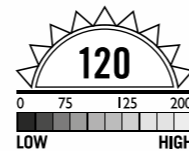

HIGH POWER CREE LED

T9505 LED HAND TORCH 100 LUMENS

Lightweight and pocket sized, the impressively powerful T9505 punches well above its weight.

Specification:

- > High Power 100 Lumen Cree XP-E R3 LED
- > 3 Lighting modes: high, dimmed, flash
- > One-handed rapid slide focus mechanism - spot (x1) to flood (x6)
- > Beam intensifying plano-convex optical lens
- > Robust high grade aluminium body
- > Water & dirt resistant, tested to IP64
- > Battery life: high - 3hrs, dimmed - 7hrs
- > Size: 98 x 26mm

100 LUMENS

Beam	Max Range	Weather Rating	Impact Resistant	Power Supply	Battery Life
Spot x1 : Flood x6	80m	IP64	1M	1 x AA (not supplied)	Up to 7 hours

NEW

T9510 LED HAND TORCH 120 LUMENS

Offering up to 16hrs of quality light from a single set of batteries, the T9510 is ready for action whenever it's needed.

Specification:

- > High Power 120 Lumen Cree XR-E Q5 LED
- > 3 Lighting modes: high, dimmed, flash
- > One-handed rapid slide focus mechanism - spot (x1) to flood (x10)
- > Beam intensifying plano-convex optical lens
- > Robust high grade aluminium body
- > Water & dirt resistant, tested to IP64
- > Battery life: high - 6hrs, dimmed - 16hrs
- > Size: 107 x 30mm

120 LUMENS

Beam	Max Range	Weather Rating	Impact Resistant	Power Supply	Battery Life
Spot x1 : Flood x10	150m	IP64	1M	3 x AAA (not supplied)	Up to 16 hours

T9520 LED HAND TORCH 150 LUMENS

The versatile T9520 hand torch has a remarkable 250m spot beam range and an extremely broad x30 flood beam.

Specification: