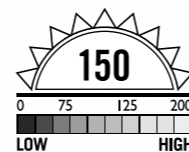

HIGH POWER CREE LED

T9505 LED HAND TORCH 100 LUMENS

Lightweight and pocket sized, the impressively powerful T9505 punches well above its weight.

Specification:

- > High Power 100 Lumen Cree XP-E R3 LED
- > 3 Lighting modes: high, dimmed, flash
- > One-handed rapid slide focus mechanism - spot (x1) to flood (x6)
- > Beam intensifying plano-convex optical lens
- > Robust high grade aluminium body
- > Water & dirt resistant, tested to IP64
- > Battery life: high - 3hrs, dimmed - 7hrs
- > Size: 98 x 26mm

100 LUMENS

Beam	Max Range	Weather Rating	Impact Resistant	Power Supply	Battery Life
Spot x1 : Flood x6	80m	IP64	1M	1 x AA (not supplied)	Up to 7 hours

NEW

T9510 LED HAND TORCH 120 LUMENS

Offering up to 16hrs of quality light from a single set of batteries, the T9510 is ready for action whenever it's needed.

Specification:

- > High Power 120 Lumen Cree XR-E Q5 LED
- > 3 Lighting modes: high, dimmed, flash
- > One-handed rapid slide focus mechanism - spot (x1) to flood (x10)
- > Beam intensifying plano-convex optical lens
- > Robust high grade aluminium body
- > Water & dirt resistant, tested to IP64
- > Battery life: high - 6hrs, dimmed - 16hrs
- > Size: 107 x 30mm

120 LUMENS

Beam	Max Range	Weather Rating	Impact Resistant	Power Supply	Battery Life
Spot x1 : Flood x10	150m	IP64	1M	3 x AAA (not supplied)	Up to 16 hours

T9520 LED HAND TORCH 150 LUMENS

The versatile T9520 hand torch has a remarkable 250m spot beam range and an extremely broad x30 flood beam.

Specification: