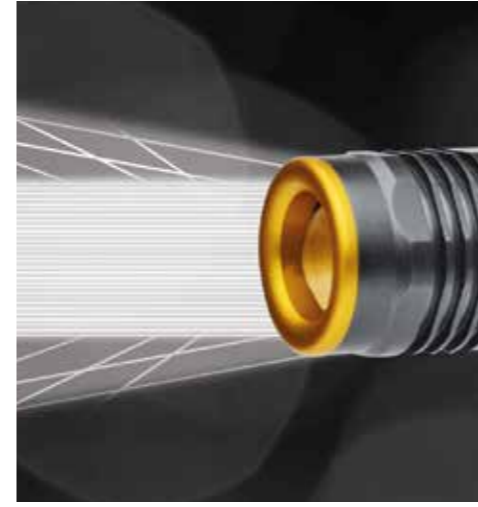

- > High Power 100 Lumen Cree XP-E R3 LED
- > 3 Lighting modes: high, dimmed, flash
- > One-handed rapid slide focus mechanism - spot (x1) to flood (x6)
- > Beam intensifying plano-convex optical lens
- > Robust high grade aluminium body
- > Water & dirt resistant, tested to IP64
- > Battery life: high - 3hrs, dimmed - 7hrs
- > Size: 98 x 26mm

Offering up to 16hrs of quality light from a single set of batteries, the T9510 is ready for action whenever it's needed.

Specification:

- > High Power 120 Lumen Cree XR-E Q5 LED
- > 3 Lighting modes: high, dimmed, flash
- > One-handed rapid slide focus mechanism - spot (x1) to flood (x10)
- > Beam intensifying plano-convex optical lens
- > Robust high grade aluminium body
- > Water & dirt resistant, tested to IP64
- > Battery life: high - 6hrs, dimmed - 16hrs
- > Size: 107 x 30mm

120 LUMENS

Beam	Max Range	Weather Rating	Impact Resistant	Power Supply	Battery Life
Spot x1 : Flood x10	150m	IP64	1M	3 x AAA (not supplied)	Up to 16 hours

Plano-convex optical lens

T9520 LED HAND TORCH 150 LUMENS

The versatile T9520 hand torch has a remarkable 250m spot beam range and an extremely broad x30 flood beam.

Specification:

- > High Power 150 Lumen Cree XR-E Q5 LED
- > 3 Lighting modes: high, dimmed, flash
- > One-handed rapid slide focus mechanism - spot (x1) to flood (x30)
- > Beam intensifying plano-convex optical lens
- > Robust high grade aluminium body
- > Water & dirt resistant, tested to IP64
- > Battery life: high - 5hrs, dimmed - 14hrs
- > Size: 133 x 40mm