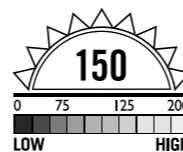

HIGH POWER CREE LED

T9505 LED HAND TORCH 100 LUMENS

Lightweight and pocket sized, the impressively powerful T9505 punches well above its weight.

Specification:

- > High Power 100 Lumen Cree XP-E R3 LED
- > 3 Lighting modes: high, dimmed, flash
- > One-handed rapid slide focus mechanism - spot (x1) to flood (x6)
- > Beam intensifying plano-convex optical lens
- > Robust high grade aluminium body
- > Water & dirt resistant, tested to IP64
- > Battery life: high - 3hrs, dimmed - 7hrs
- > Size: 98 x 26mm

100 LUMENS

Beam	Max Range	Weather Rating	Impact Resistant	Power Supply	Battery Life
Spot x1 : Flood x6	80m	IP64	1M	1 x AA (not supplied)	Up to 7 hours

NEW

T9510 LED HAND TORCH 120 LUMENS

Offering up to 16hrs of quality light from a single set of batteries, the T9510 is ready for action whenever it's needed.

Specification:

- > High Power 120 Lumen Cree XR-E Q5 LED
- > 3 Lighting modes: high, dimmed, flash
- > One-handed rapid slide focus mechanism - spot (x1) to flood (x10)
- > Beam intensifying plano-convex optical lens
- > Robust high grade aluminium body
- > Water & dirt resistant, tested to IP64
- > Battery life: high - 6hrs, dimmed - 16hrs
- > Size: 107 x 30mm

120 LUMENS

Beam	Max Range	Weather Rating	Impact Resistant	Power Supply	Battery Life
Spot x1 : Flood x10	150m	IP64	1M	3 x AAA (not supplied)	Up to 16 hours

T9520 LED HAND TORCH 150 LUMENS

The versatile T9520 hand torch has a remarkable 250m spot beam range and an extremely broad x30 flood beam.

Specification: