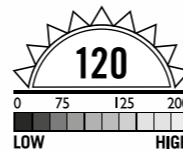

HIGH POWER CREE LED

T9505 LED HAND TORCH 100 LUMENS

Lightweight and pocket sized, the impressively powerful T9505 punches well above its weight.

Specification:

- > High Power 100 Lumen Cree XP-E R3 LED
- > 3 Lighting modes: high, dimmed, flash
- > One-handed rapid slide focus mechanism - spot (x1) to flood (x6)
- > Beam intensifying plano-convex optical lens
- > Robust high grade aluminium body
- > Water & dirt resistant, tested to IP64
- > Battery life: high - 3hrs, dimmed - 7hrs
- > Size: 98 x 26mm

100 LUMENS

Beam	Max Range	Weather Rating	Impact Resistant	Power Supply	Battery Life
Spot x1 : Flood x6	80m	IP64	1M	1 x AA (not supplied)	Up to 7 hours

NEW

T9510 LED HAND TORCH 120 LUMENS

Offering up to 16hrs of quality light from a single set of batteries, the T9510 is ready for action whenever it's needed.

Specification:

- > High Power 120 Lumen Cree XR-E Q5 LED
- > 3 Lighting modes: high, dimmed, flash
- > One-handed rapid slide focus mechanism - spot (x1) to flood (x10)
- > Beam intensifying plano-convex optical lens
- > Robust high grade aluminium body
- > Water & dirt resistant, tested to IP64
- > Battery life: high - 6hrs, dimmed - 16hrs
- > Size: 107 x 30mm

120 LUMENS

Beam	Max Range	Weather Rating	Impact Resistant	Power Supply	Battery Life
Spot x1 : Flood x10	150m	IP64	1M	3 x AAA (not supplied)	Up to 16 hours

T9520 LED HAND TORCH 150 LUMENS

The versatile T9520 hand torch has a remarkable 250m spot beam range and an extremely broad x30 flood beam.

Specification: