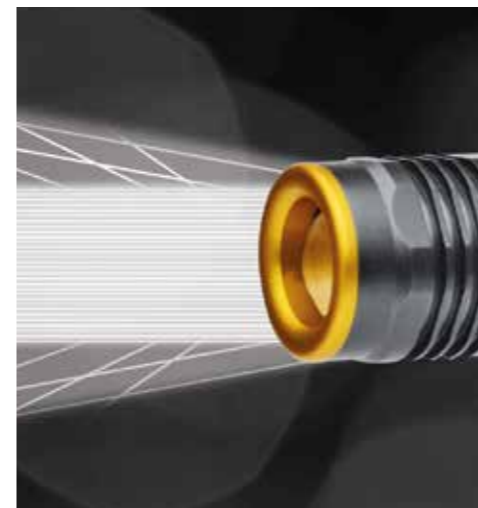

- > High Power 100 Lumen Cree XP-E R3 LED
- > 3 Lighting modes: high, dimmed, flash
- > One-handed rapid slide focus mechanism - spot (x1) to flood (x6)
- > Beam intensifying plano-convex optical lens
- > Robust high grade aluminium body
- > Water & dirt resistant, tested to IP64
- > Battery life: high - 3hrs, dimmed - 7hrs
- > Size: 98 x 26mm

Offering up to 16hrs of quality light from a single set of batteries, the T9510 is ready for action whenever it's needed.

Specification:

- > High Power 120 Lumen Cree XR-E Q5 LED
- > 3 Lighting modes: high, dimmed, flash
- > One-handed rapid slide focus mechanism - spot (x1) to flood (x10)
- > Beam intensifying plano-convex optical lens
- > Robust high grade aluminium body
- > Water & dirt resistant, tested to IP64
- > Battery life: high - 6hrs, dimmed - 16hrs
- > Size: 107 x 30mm

120 LUMENS

Beam	Max Range	Weather Rating	Impact Resistant	Power Supply	Battery Life
Spot x1 : Flood x10	150m	IP64	1M	3 x AAA (not supplied)	Up to 16 hours

Plano-convex optical lens

T9520 LED HAND TORCH 150 LUMENS

The versatile T9520 hand torch has a remarkable 250m spot beam range and an extremely broad x30 flood beam.

Specification:

- > High Power 150 Lumen Cree XR-E Q5 LED
- > 3 Lighting modes: high, dimmed, flash
- > One-handed rapid slide focus mechanism - spot (x1) to flood (x30)
- > Beam intensifying plano-convex optical lens
- > Robust high grade aluminium body
- > Water & dirt resistant, tested to IP64
- > Battery life: high - 5hrs, dimmed - 14hrs
- > Size: 133 x 40mm