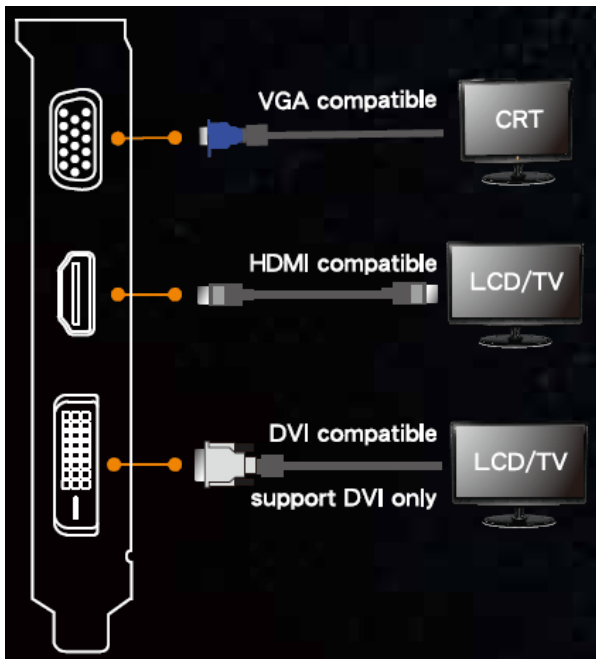

ASUS Exclusive Innovations

OC
Edition

- **OC-selected 820MHz core**

OC-selected 820MHz core , 40MHz higher than reference for smoother gameplay.

4 ^{DDR3}
GB
Memory

- **Gigantic 4GB DDR3 Memory:**

On-board memory for the best gaming experience & the best resolution

Low Profile ^{design}
Perfect for HTPCs

- **Low Profile Design:**

Low profile graphics cards for HTPC and multimedia PCs support smooth 1280 x 1024 gaming and Blu-ray 3D. Brackets bundled for fast setup!

I/O Specifications

Graphics GPU Feature

- **AMD Radeon™ R7 240**

- **AMD App Acceleration:**

Speeds up daily applications such as web browsing and video playback. Also the first to provide support for both OpenCL, C++ AMP, and DirectCompute 11.

- **AMD PowerTune technology:**

Intelligent power monitoring in the AMD Radeon™ graphics to enable higher clock speeds and better performance in your favorite games.

- **AMD ZeroCore Power technology:**

Allows your AMD Radeon™ graphic to consume virtually no power when in idle state. It even shuts down additional GPUs in AMD CrossFire™ technology mode to consume less when they're not in use.

DX11.2
Lifelike Graphics

- **Microsoft DirectX 11.2 API**

Brings new levels of visual realism to gaming on the PC and get top-notch performance.

- **Microsoft® Windows 8.1 compatible**

Gives you access to advanced computing experiences with the latest operating system so you get more done with your PC

Windows 8.1
Compatible