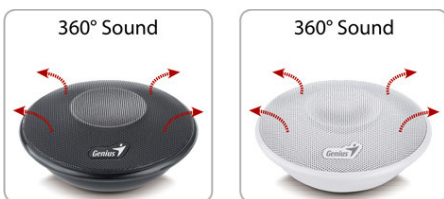

FR

Cette fiche technique est
présentée par le fabricant

SP-i150 Portable Speaker to Go

Genius has a new flying saucer speaker design that makes an impressionable appearance, SP-i150. You can enjoy music freely without using a power adapter. SP-i150 uses a 1.25" metal driver for louder sound, and is far better to use than a notebook's speaker. A built-in battery provides up to eight hours of music, and you can always take SP-i150 with you. Charging is easy; just plug it into the USB port of a PC/Notebook. Use SP-i150 with a notebook, Netbook, iPod, MP3/MP4 player, and CD with its 3.5mm audio plug. Two colors are available: polished black and white. Features include a LED power/charging indicator, a quick charge cable and a pouch. It's great to use the SP-i150 either at home or outdoors.

For more information, contact your local sales representative.

Available: Jan., 2010

Enjoy music anywhere

Easy charging by USB port

Easy to connect

Pouch

Red light on: charging
Red light off: fully charged
When in use: blue light on

Power Switch

Black/White color for option

Features:

- 360-degree sound field
- Easy power on/off control
- 1.25" metal driver for deeper sound
- Quick charge by USB
- Built-in lithium battery
- Up to eight hours working time
- Pouch for storage
- Best portable choice for notebook, iPod MP3/MP4 player or photo frame.