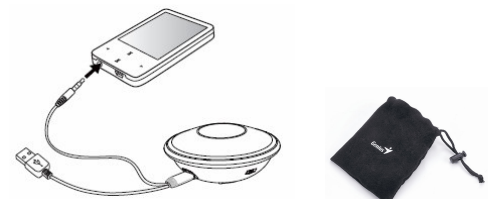

FR

Cette fiche technique est
présentée par le fabricant

SP-i150 Portable Speaker to Go

Genius has a new flying saucer speaker design that makes an impressionable appearance, SP-i150. You can enjoy music freely without using a power adapter. SP-i150 uses a 1.25" metal driver for louder sound, and is far better to use than a notebook's speaker. A built-in battery provides up to eight hours of music, and you can always take SP-i150 with you. Charging is easy; just plug it into the USB port of a PC/Notebook. Use SP-i150 with a notebook, Netbook, iPod, MP3/MP4 player, and CD with its 3.5mm audio plug. Two colors are available: polished black and white. Features include a LED power/charging indicator, a quick charge cable and a pouch. It's great to use the SP-i150 either at home or outdoors.

For more information, contact your local sales representative.

Available: Jan., 2010

Enjoy music anywhere

Easy charging by USB port

Easy to connect

Pouch

Red light on: charging
Red light off: fully charged
When in use: blue light on

Power Switch

Black/White color for option

Features:

- 360-degree sound field
- Easy power on/off control
- 1.25" metal driver for deeper sound
- Quick charge by USB
- Built-in lithium battery
- Up to eight hours working time
- Pouch for storage
- Best portable choice for notebook, iPod MP3/MP4 player or photo frame.