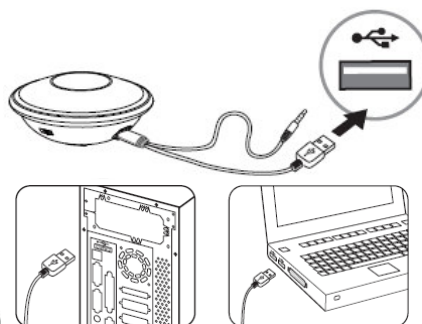

FR

Cette fiche technique est
présentée par le fabricant

SP-i150 Portable Speaker to Go

Genius has a new flying saucer speaker design that makes an impressionable appearance, SP-i150. You can enjoy music freely without using a power adapter. SP-i150 uses a 1.25" metal driver for louder sound, and is far better to use than a notebook's speaker. A built-in battery provides up to eight hours of music, and you can always take SP-i150 with you. Charging is easy; just plug it into the USB port of a PC/Notebook. Use SP-i150 with a notebook, Netbook, iPod, MP3/MP4 player, and CD with its 3.5mm audio plug. Two colors are available: polished black and white. Features include a LED power/charging indicator, a quick charge cable and a pouch. It's great to use the SP-i150 either at home or outdoors.

For more information, contact your local sales representative.

Available: Jan., 2010

Enjoy music anywhere

Easy charging by USB port

Easy to connect

Pouch

Red light on: charging
Red light off: fully charged
When in use: blue light on

Power Switch

Black/White color for option

Features:

- 360-degree sound field
- Easy power on/off control
- 1.25" metal driver for deeper sound
- Quick charge by USB
- Built-in lithium battery
- Up to eight hours working time
- Pouch for storage
- Best portable choice for notebook, iPod MP3/MP4 player or photo frame.