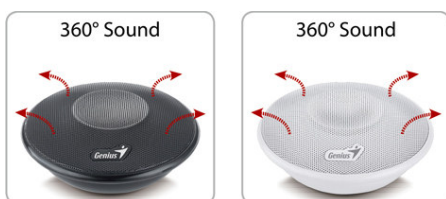

FR

Cette fiche technique est
présentée par le fabricant

SP-i150 Portable Speaker to Go

Genius has a new flying saucer speaker design that makes an impressionable appearance, SP-i150. You can enjoy music freely without using a power adapter. SP-i150 uses a 1.25" metal driver for louder sound, and is far better to use than a notebook's speaker. A built-in battery provides up to eight hours of music, and you can always take SP-i150 with you. Charging is easy; just plug it into the USB port of a PC/Notebook. Use SP-i150 with a notebook, Netbook, iPod, MP3/MP4 player, and CD with its 3.5mm audio plug. Two colors are available: polished black and white. Features include a LED power/charging indicator, a quick charge cable and a pouch. It's great to use the SP-i150 either at home or outdoors.

For more information, contact your local sales representative.

Available: Jan., 2010

Enjoy music anywhere

Easy charging by USB port

Easy to connect

Pouch

Red light on: charging
Red light off: fully charged
When in use: blue light on

Power Switch

360° Sound

360° Sound

Black/White color for option

Features:

- 360-degree sound field
- Easy power on/off control
- 1.25" metal driver for deeper sound
- Quick charge by USB
- Built-in lithium battery
- Up to eight hours working time
- Pouch for storage
- Best portable choice for notebook, iPod, MP3/MP4 player or photo frame.