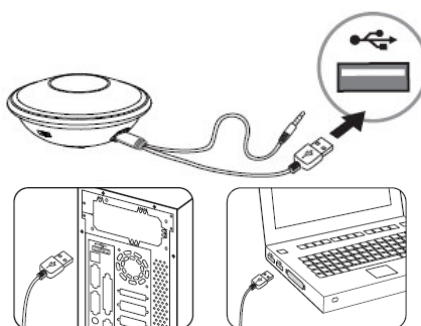

FR

Cette fiche technique est
présentée par le fabricant

SP-i150 Portable Speaker to Go

Genius has a new flying saucer speaker design that makes an impressionable appearance, SP-i150. You can enjoy music freely without using a power adapter. SP-i150 uses a 1.25" metal driver for louder sound, and is far better to use than a notebook's speaker. A built-in battery provides up to eight hours of music, and you can always take SP-i150 with you. Charging is easy; just plug it into the USB port of a PC/Notebook. Use SP-i150 with a notebook, Netbook, iPod, MP3/MP4 player, and CD with its 3.5mm audio plug. Two colors are available: polished black and white. Features include a LED power/charging indicator, a quick charge cable and a pouch. It's great to use the SP-i150 either at home or outdoors.

For more information, contact your local sales representative.

Available: Jan., 2010

Enjoy music anywhere

Easy charging by USB port

Easy to connect

Pouch

Red light on: charging
Red light off: fully charged
When in use: blue light on

Power Switch

360° Sound

360° Sound

Black/White color for option

Features:

- 360-degree sound field
- Easy power on/off control
- 1.25" metal driver for deeper sound
- Quick charge by USB
- Built-in lithium battery
- Up to eight hours working time
- Pouch for storage
- Best portable choice for notebook, iPod, MP3/MP4 player or photo frame.