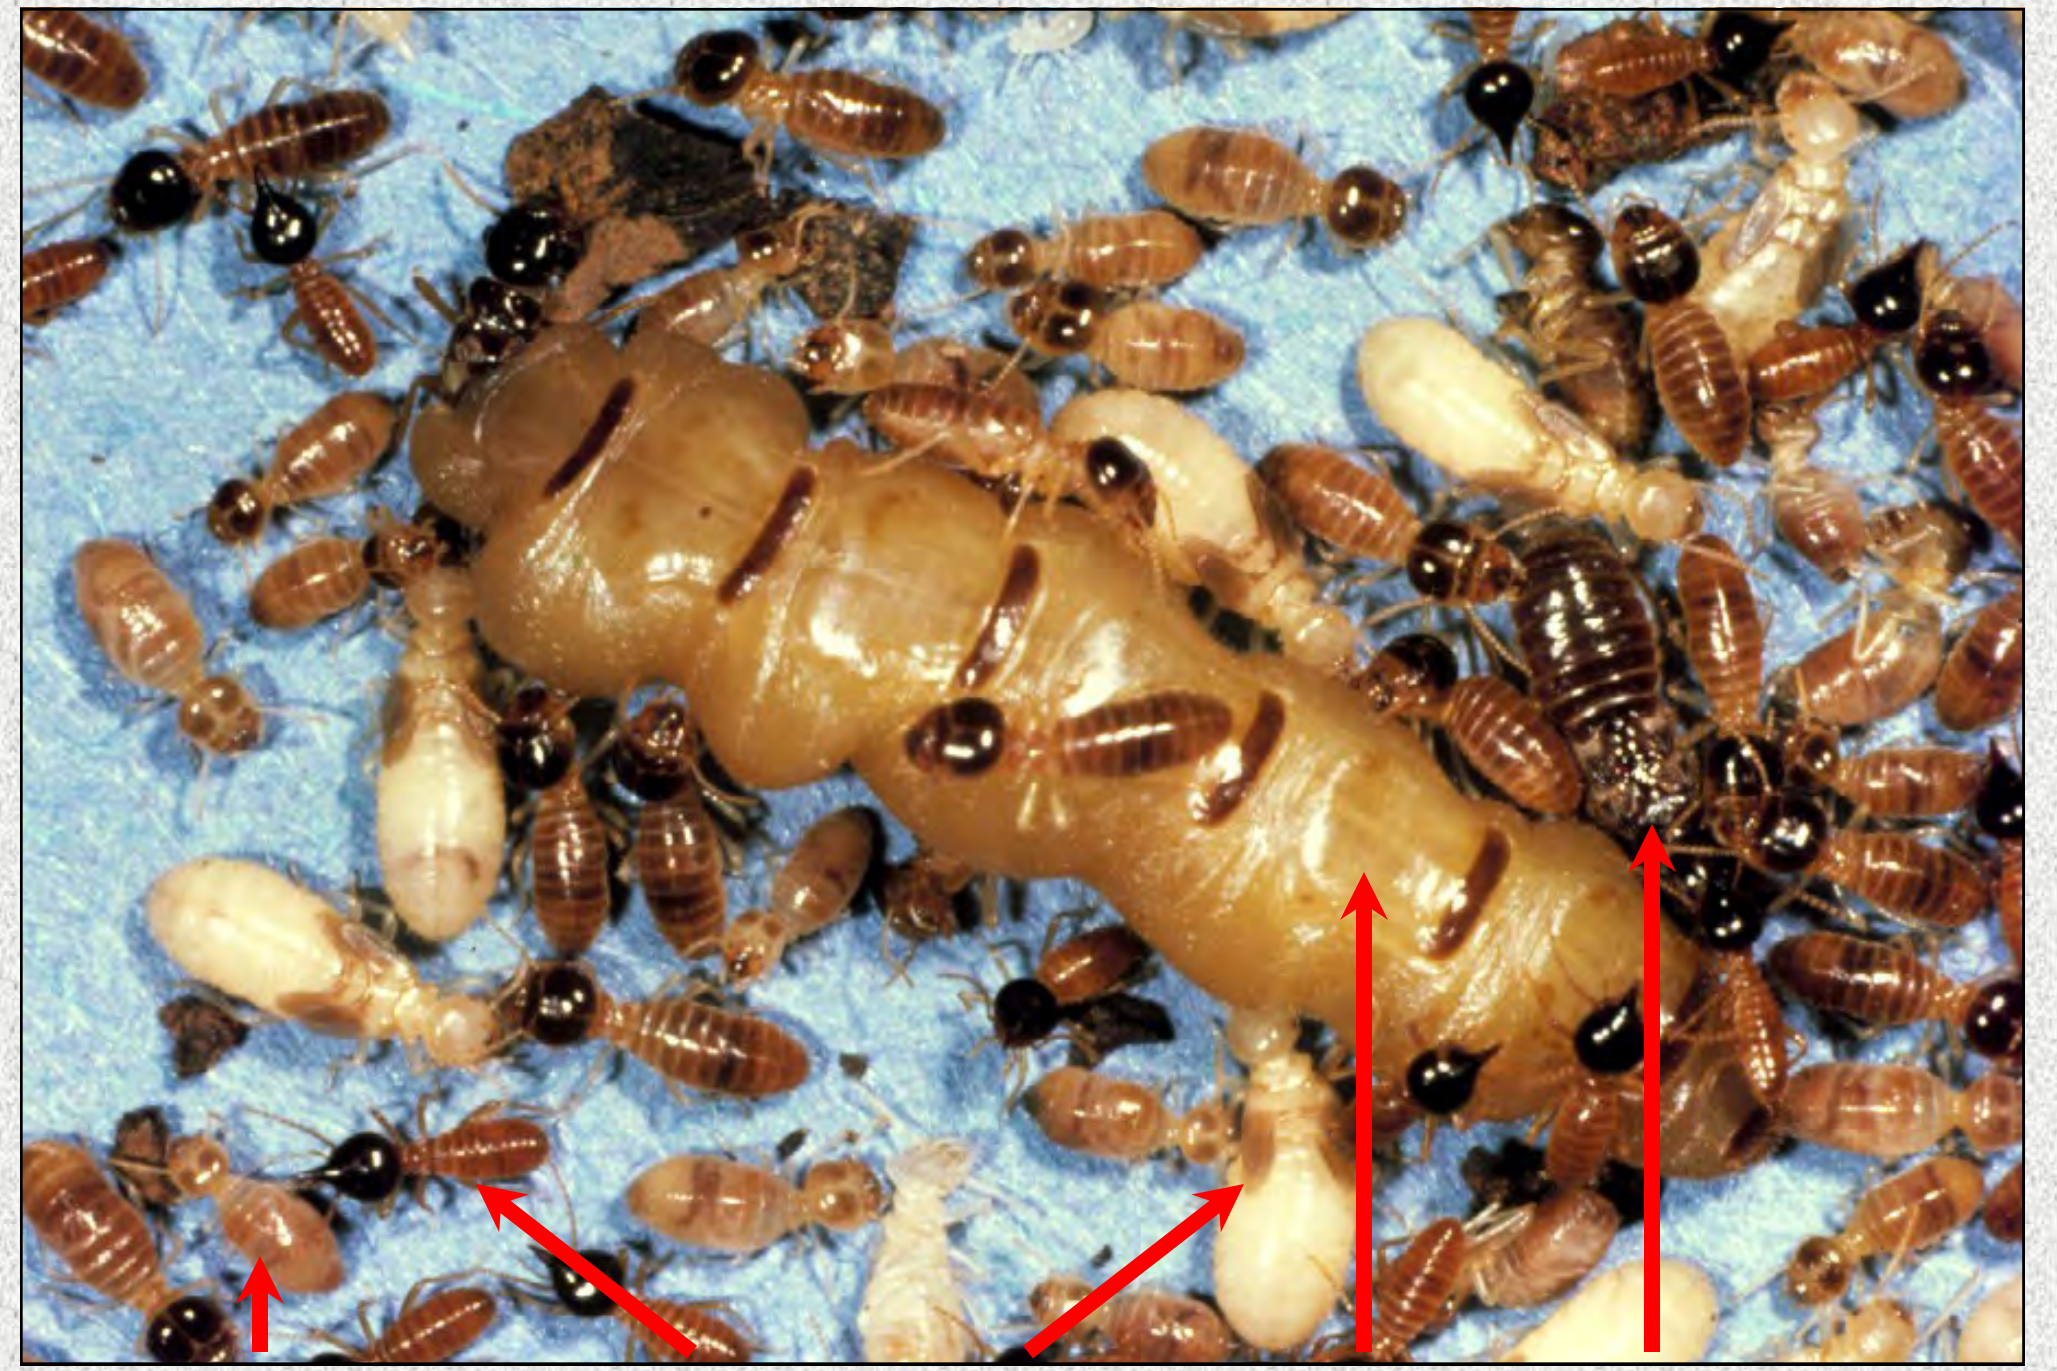

Conehead Termite Biology

LIFE CYCLE OF *NASUTITERMES CORNIGER*

EGG CLUSTERS

WORKER, SOLDIER, NYMPH, QUEEN, KING

MULTIPLE QUEENS AND KINGS FOUND IN ONE NEST IN DANIA BEACH

MATURE ALATES

SIZE COMPARISON

RETICULITERMES VS. CONEHEAD TERMITES

CONEHEAD VS. *RETICULITERMES* ALATES