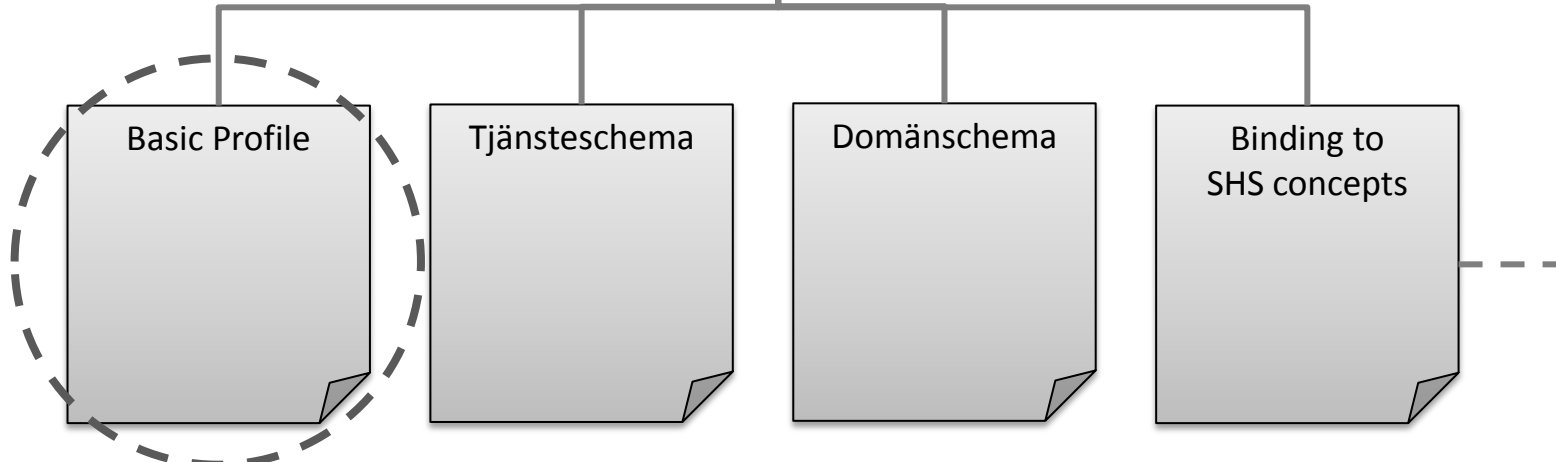

SHS Version 2.0 SOAP-based Protocol