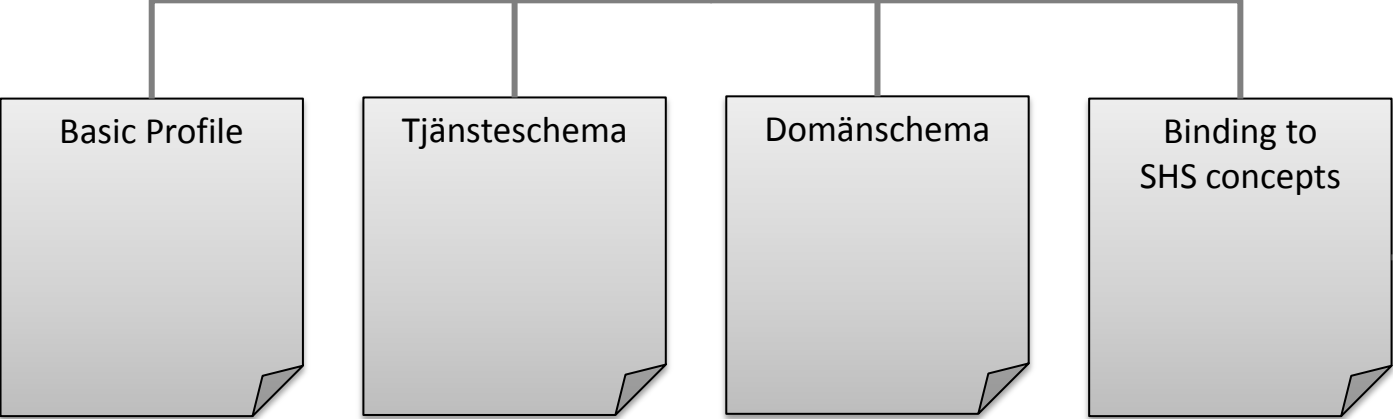

SHS Version 2.0 SOAP-based Protocol

SHS Version 2.0
Architecture

Översikt