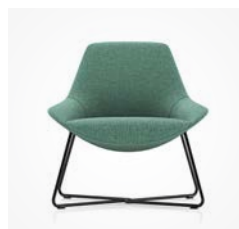

Harlo Sled Base

Color shown:
PF2201-3 Forest

For the Harlo chair, select from the Cobblestone fabrics (see page 30)

- PF2201-1 Linen
- PF2201-2 Indigo*
- PF2201-3 Forest*
- PF2201-4 Flint

*Current lead time for these finishes: <https://dealers.friant.com/standard-lead-times/>

description	model #	height	seat height	arm to arm width	seat width	depth	weight	list price
Harlo Sled Base Chair	FL7102-2	30"	17"	30"	22"	30"		$2,000