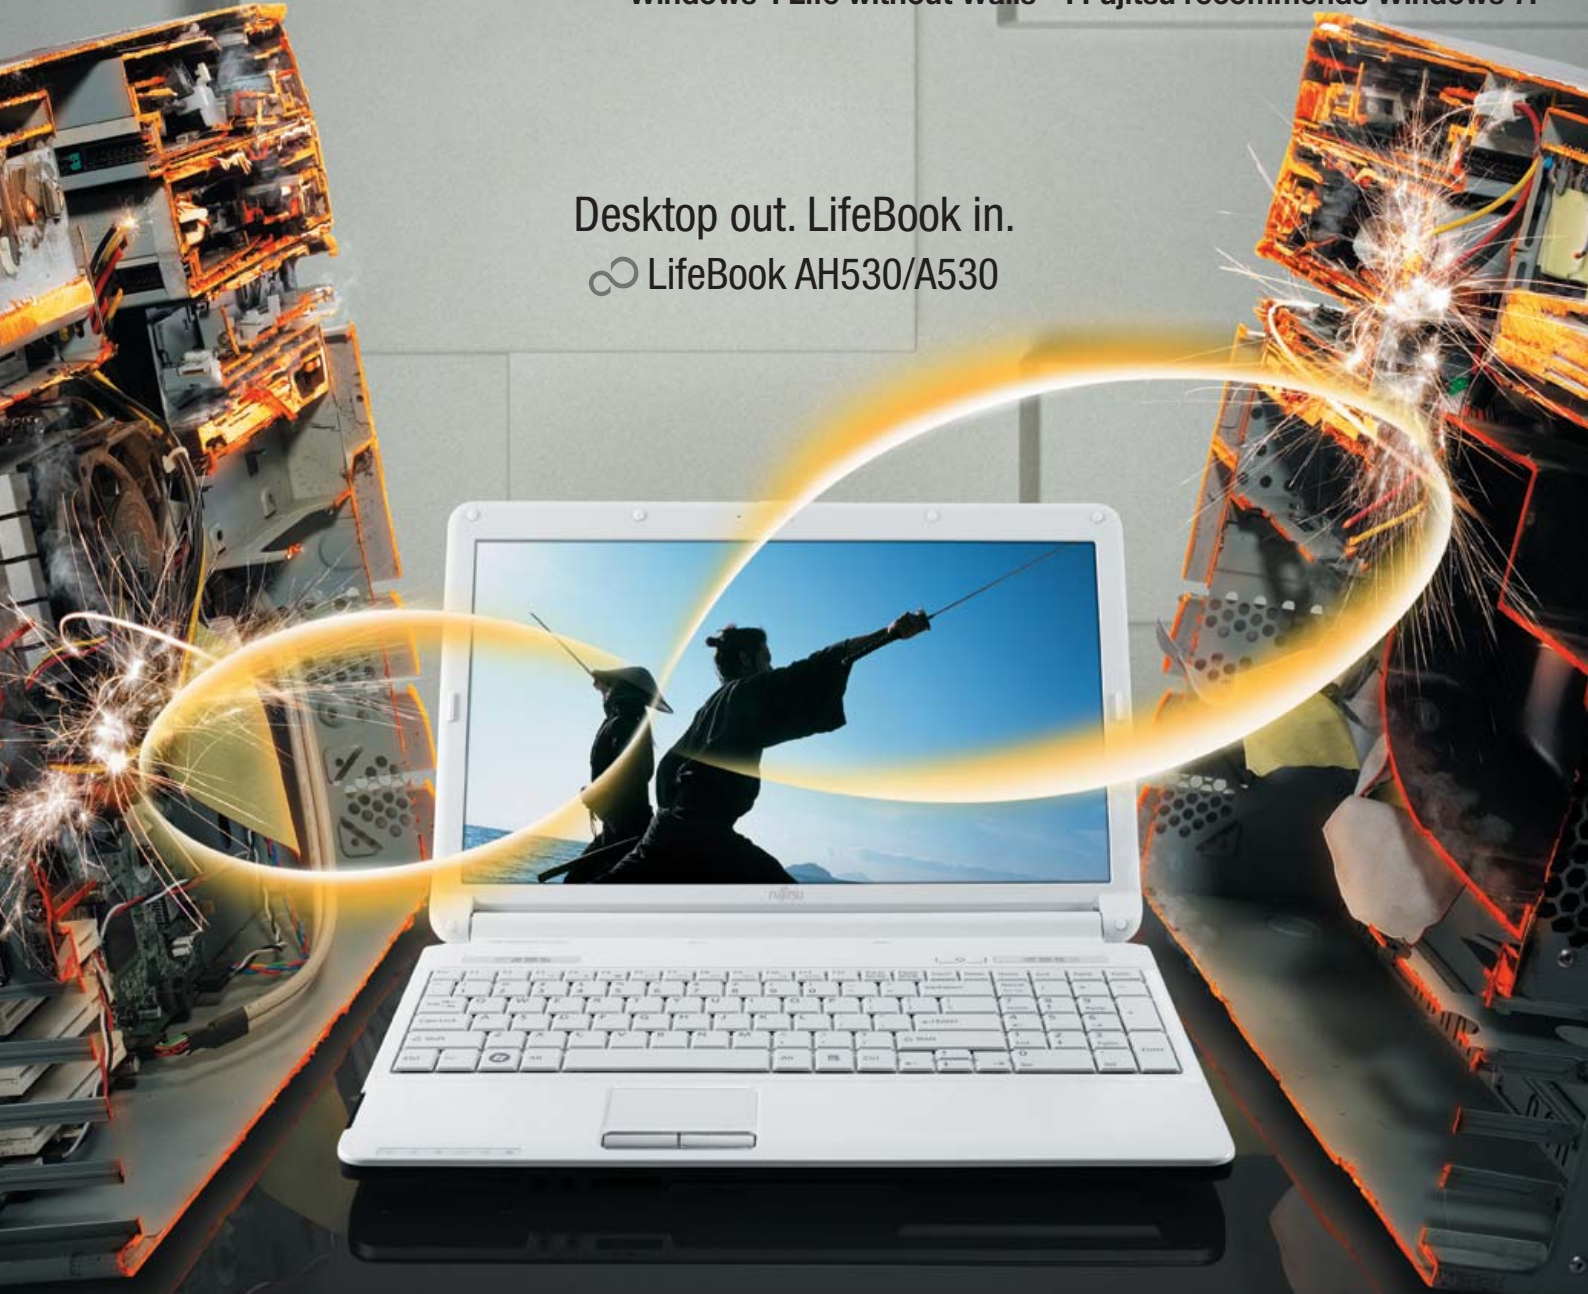

FUJITSU

Windows®. Life without Walls™. Fujitsu recommends Windows 7.

Desktop out. LifeBook in.
LifeBook AH530/A530

LifeBook AH530/A530

Desktop out. LifeBook in.

The new Fujitsu LifeBook AH530 and A530 offer an outstanding form and comprehensive features to suit the needs of value-conscious home users seeking a desktop alternative. Unparalleled in its offerings, the AH530 and A530 achieve perfection in mobility and entertainment at a value beyond comparison. Explore a realm of new possibilities with the Fujitsu LifeBook AH530 and A530.

LifeBook AH530

LifeBook A530

HD Audio-out
HD Audio-in
SDHC/ SD/ MS/
MS PRO Card Slot

Front

1.3 Mega Pixel Camera
Internal Microphone

Display Panel

External Monitor Port
LAN Connector
Air Vents
Audio & Video Output Terminal (HDMI-out)
USB 2.0 Connectors
ExpressCard™ Slot

Simulating a full-featured desktop experience, the LifeBook AH530 and A530 are equipped with a full-size keyboard with a 10-key number pad. Users accustomed to using a desktop can easily adapt to the LifeBook AH530 and A530. In fact, the migration to a LifeBook is so seamless that it's enjoyable.