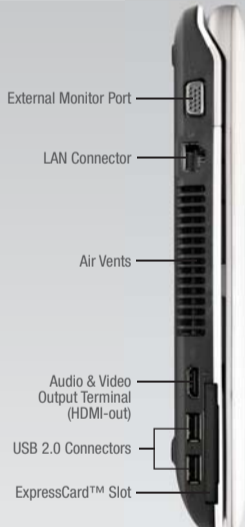

External Monitor Port
LAN Connector
Air Vents
Audio & Video Output Terminal (HDMI-out)
USB 2.0 Connectors
ExpressCard™ Slot

Left