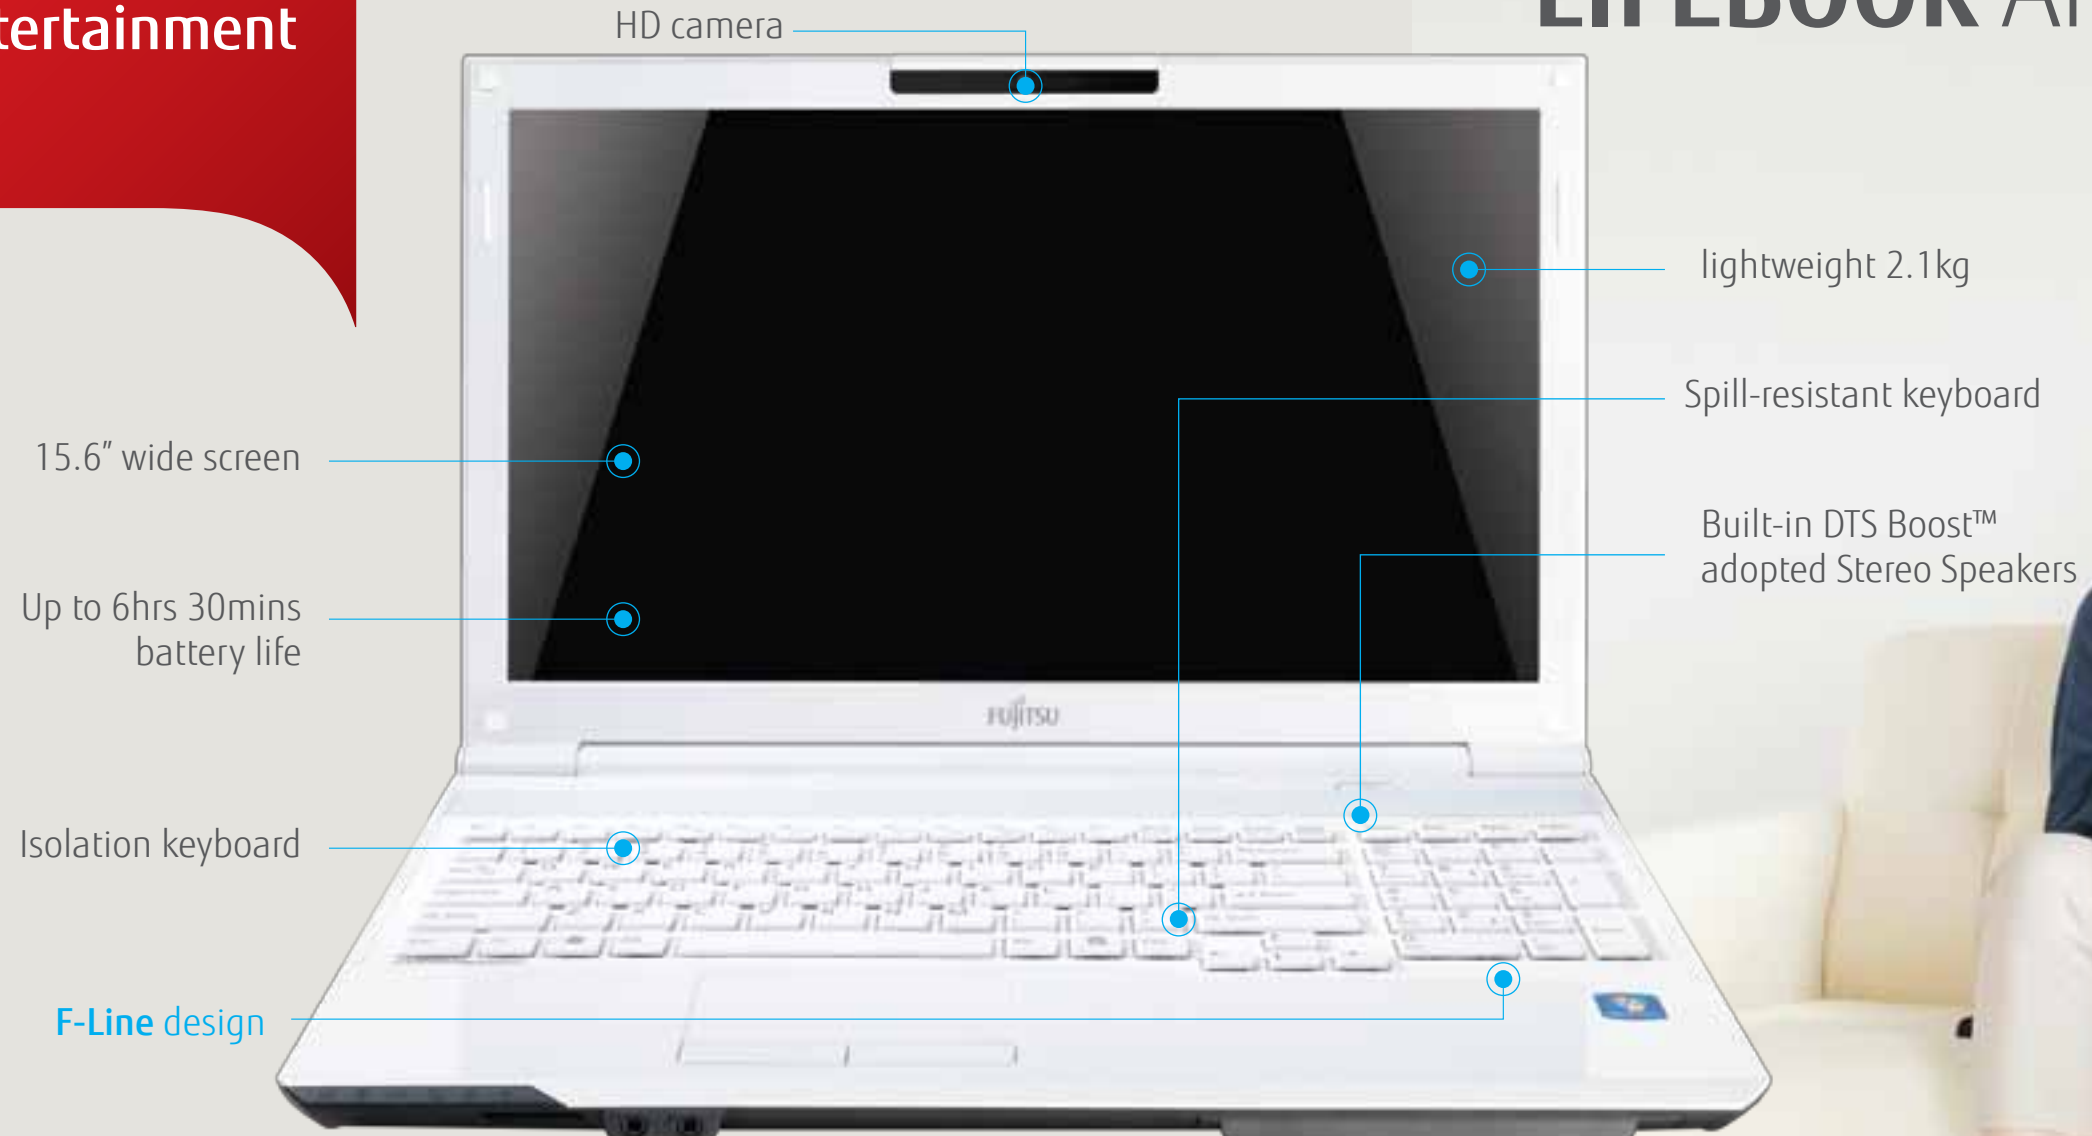

Fujitsu recommends Windows® 7.

one touch entertainment

Movies go where you go with the latest Fujitsu LIFEBOOK AH532/A532.

Immerse into your favourite ambience as you indulge in the true-to-life tone and sound effects. LIFEBOOK AH532/A532 boasts the built-in DTS Boost™ adopted Stereo Speakers for your ultimate audio enjoyment.

Watch as the action comes alive on the 15.6-inch high-definition LED screen with brilliant displays powered by the progressive NVIDIA® GeForce® graphic card.

Wide on entertainment, big on enjoyment. This is the LIFEBOOK AH532/A532.

LIFEBOOK AH532/A532

POWERFUL PROCESSOR
The force that drives the LIFEBOOK AH532/A532 is the advance Ivy Bridge CPU, Intel® Core™ i7-3520M Processor with a built-in high-speed 1600MHz memory module for smooth processing, even with multiple applications.