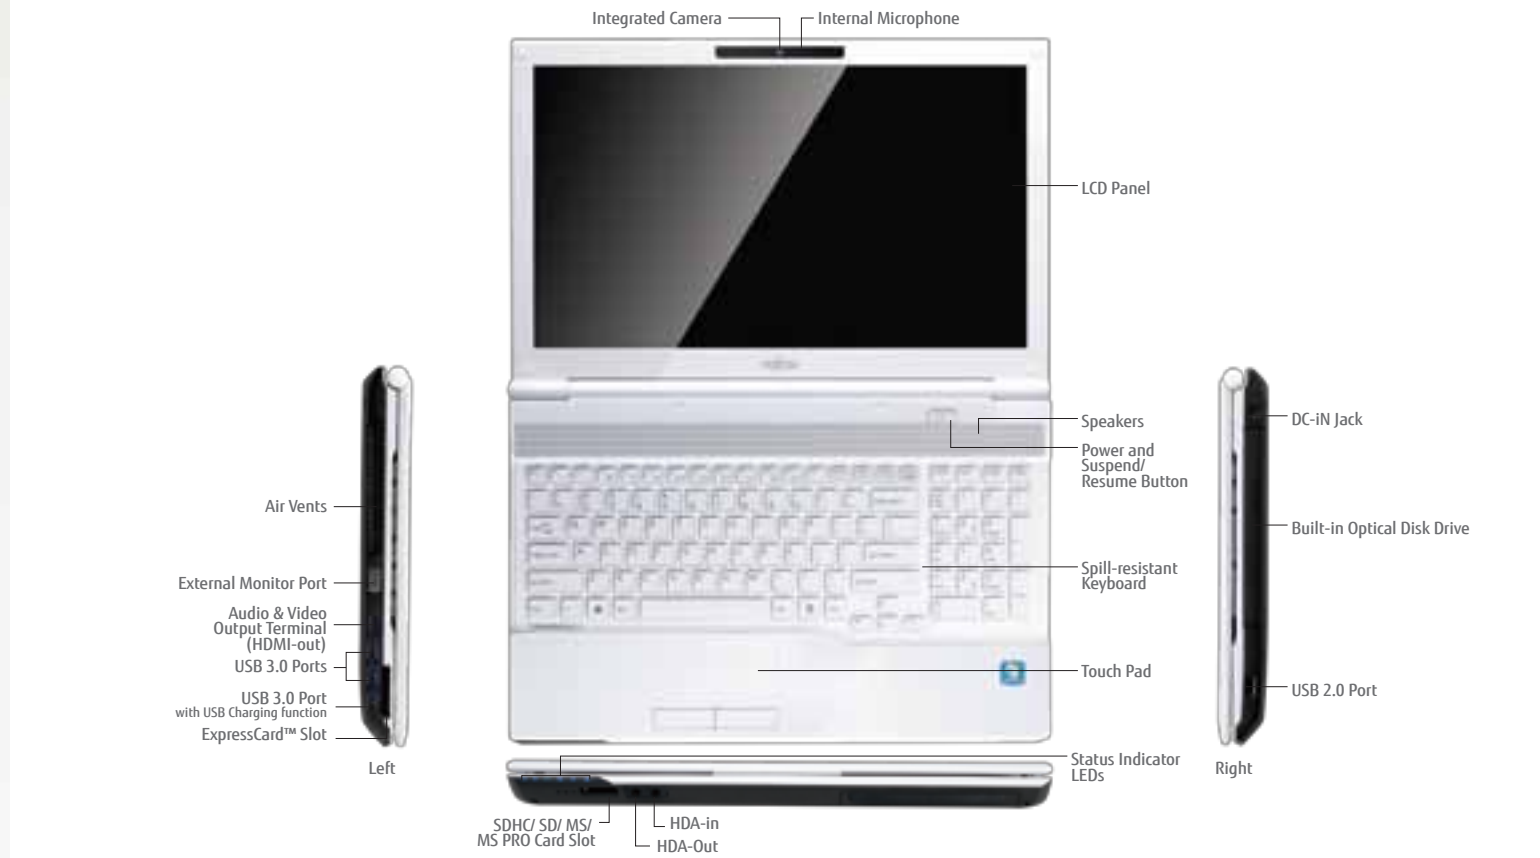

Fujitsu recommends Windows® 7.

one touch entertainment

Movies go where you go with the latest Fujitsu LIFEBOOK AH532/A532.

Immerse into your favourite ambience as you indulge in the true-to-life tone and sound effects. LIFEBOOK AH532/A532 boasts the built-in DTS Boost™ adopted Stereo Speakers for your ultimate audio enjoyment.

Watch as the action comes alive on the 15.6-inch high-definition LED screen with brilliant displays powered by the progressive NVIDIA® GeForce® graphic card.

Wide on entertainment, big on enjoyment. This is the LIFEBOOK AH532/A532.

LIFEBOOK AH532/A532

POWERFUL PROCESSOR
The force that drives the LIFEBOOK AH532/A532 is the advance Ivy Bridge CPU, Intel® Core™ i7-3520M Processor with a built-in high-speed 1600MHz memory module for smooth processing, even with multiple applications.