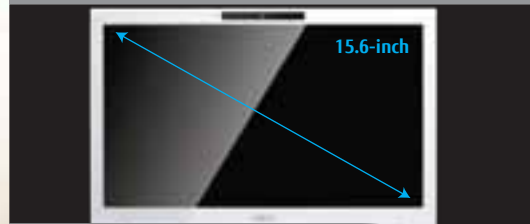

STUNNING VIEW
The LIFEBOOK AH532/A532 is built with a 15.6-inch Super Fine High-Definition TFT LED wide screen for a real theater sensation. Be amazed by the impressive graphics with prominent precision on video and images.