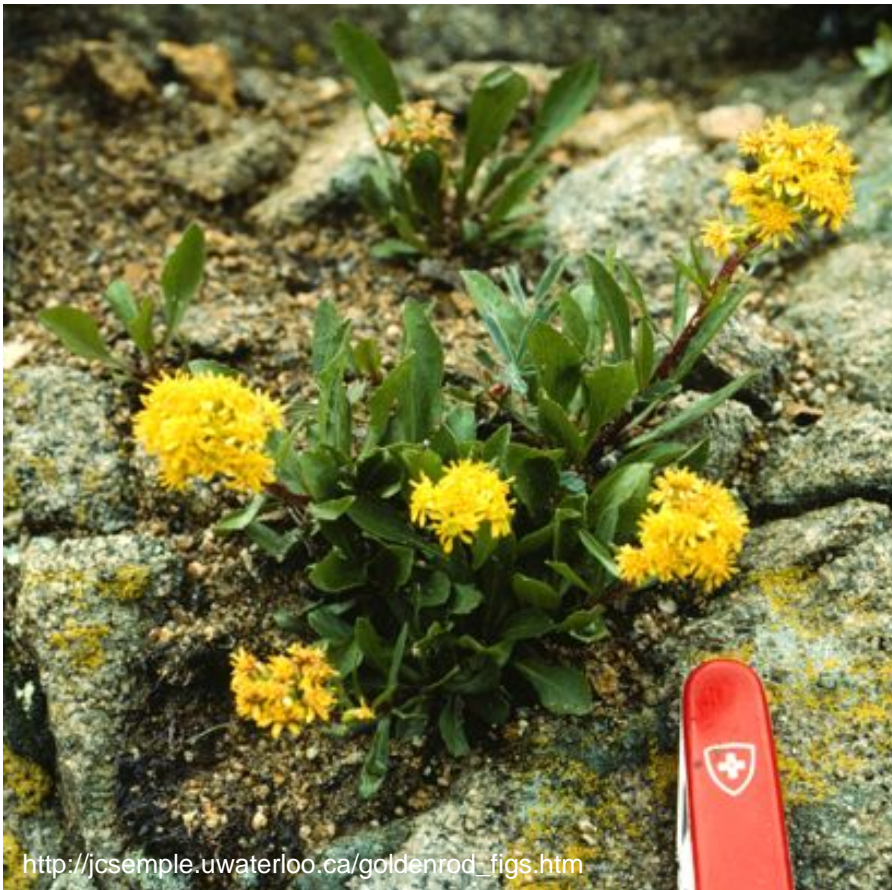

Solidago multiradiata

Family: Asteraceae (Compositae)

Common name: Northern Goldenrod