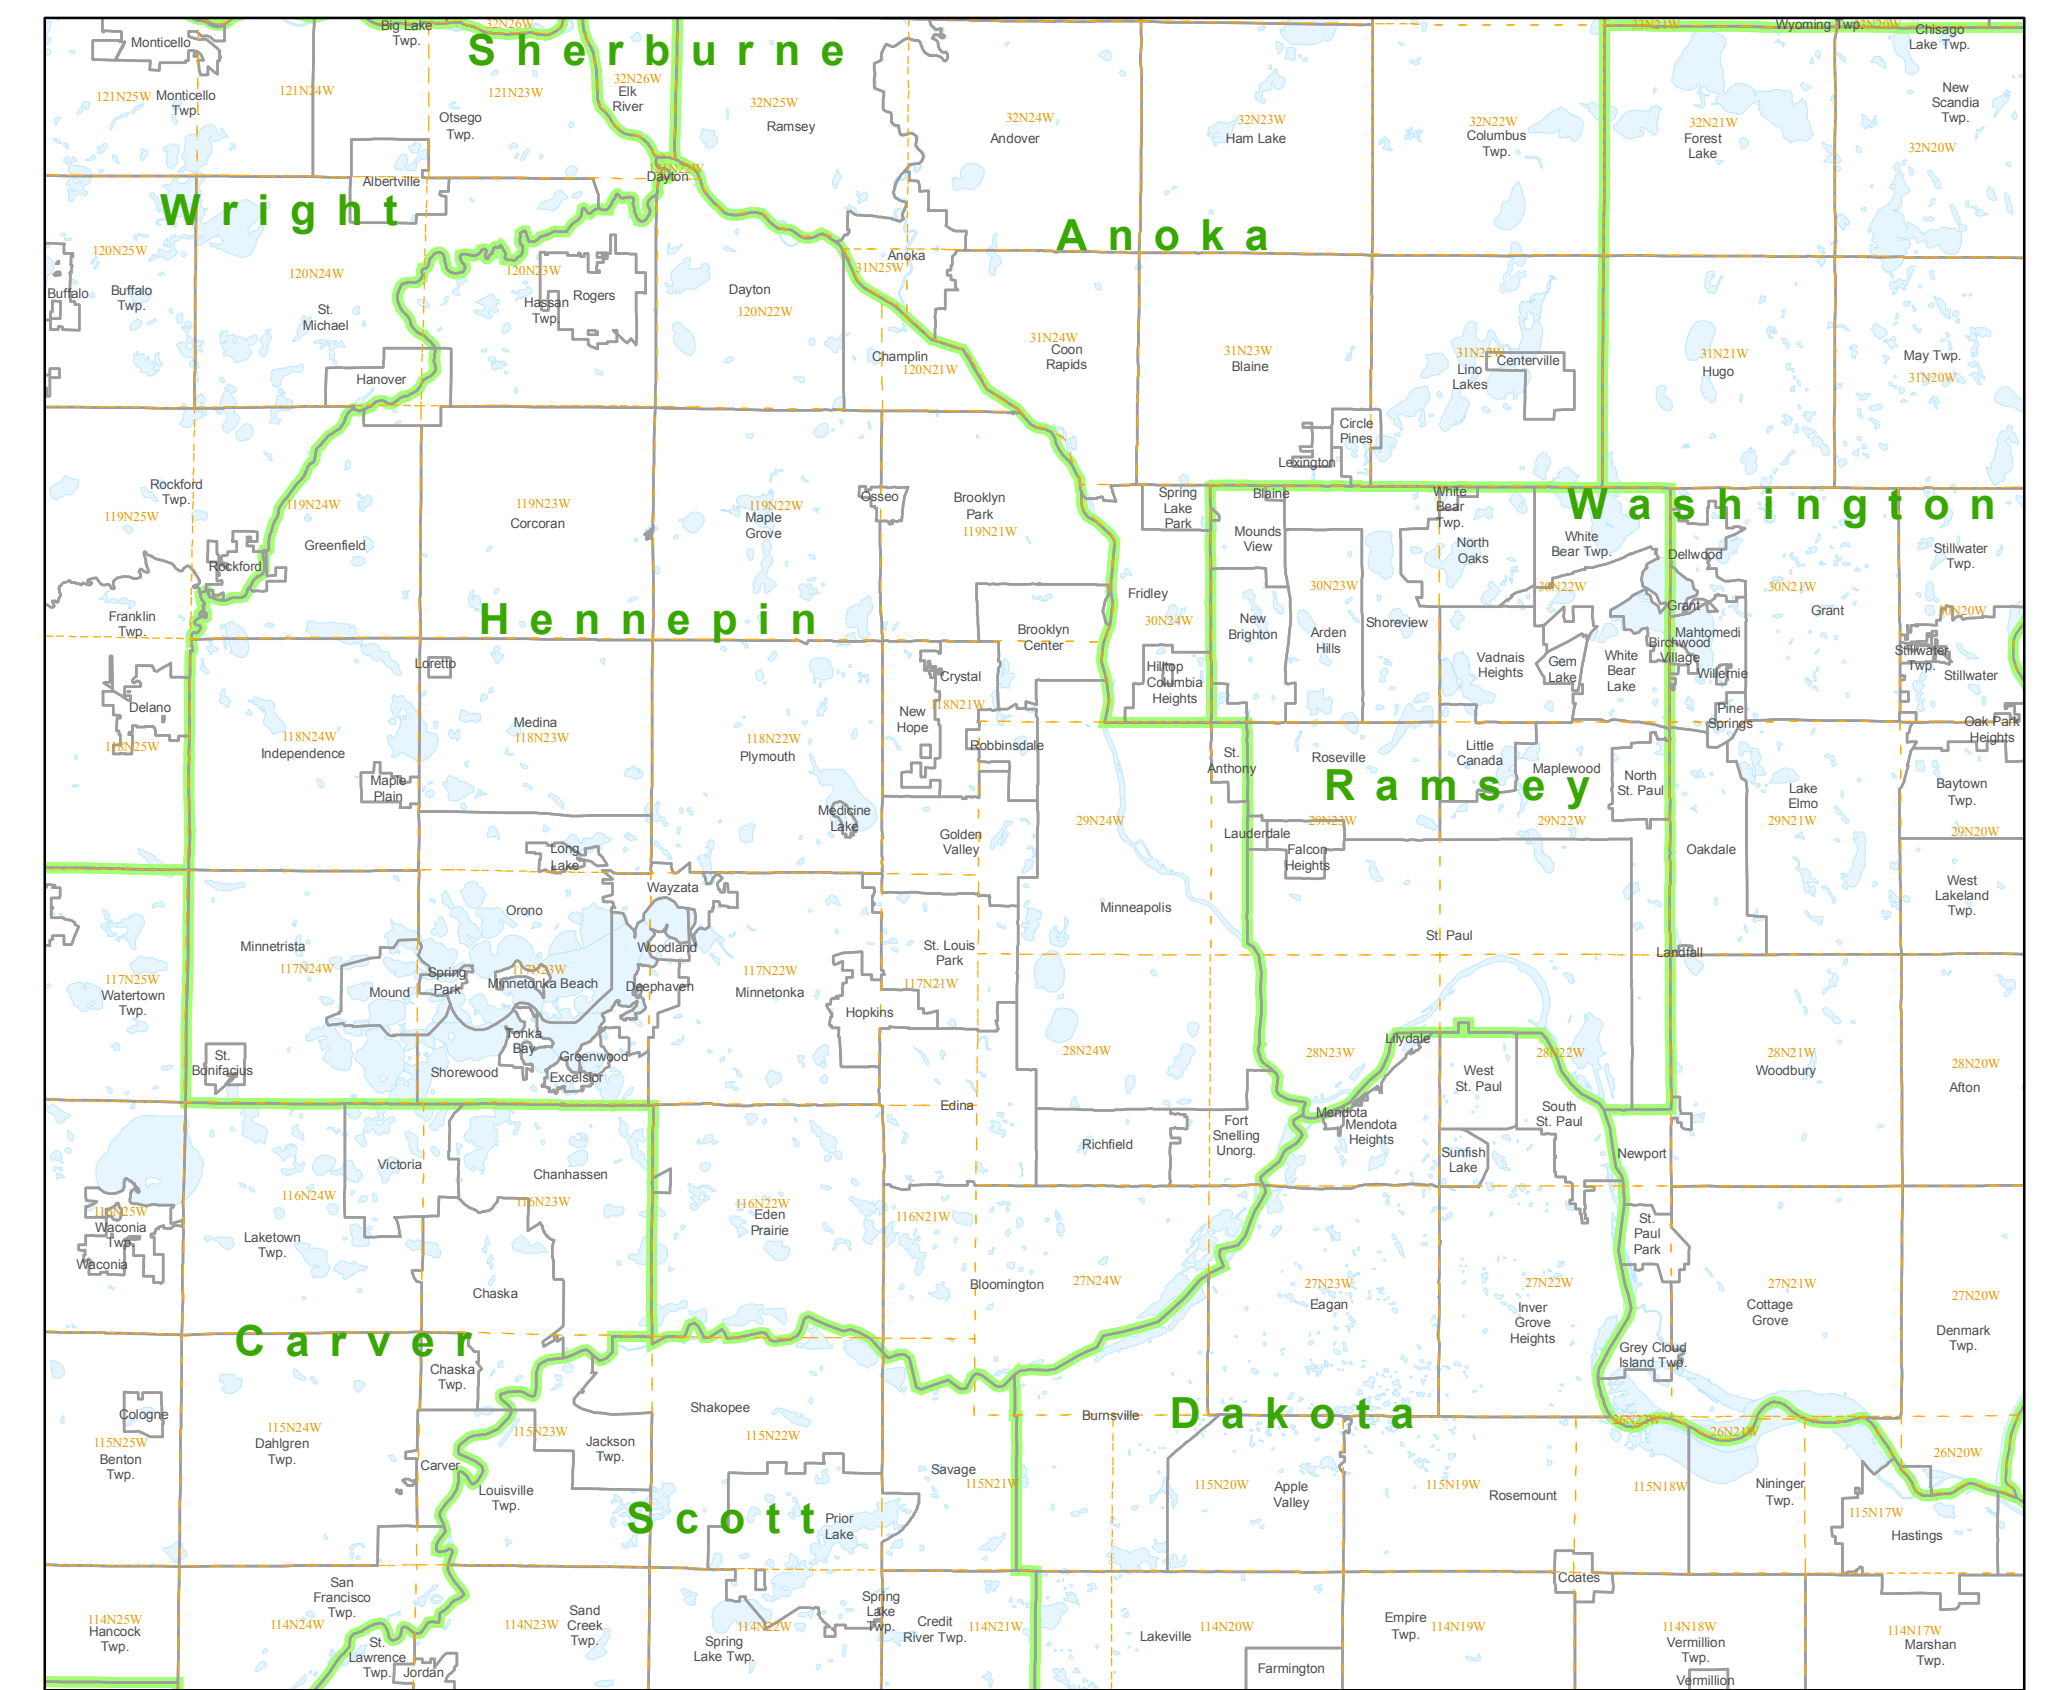

# Minnesota Cities and Townships

including Public Land Survey

**Key**

- Public Land Survey Townships
- Cities and Towns
- Rice Counties
- Water

**Metro Area**

<http://gis.leg.mn>

October 2007