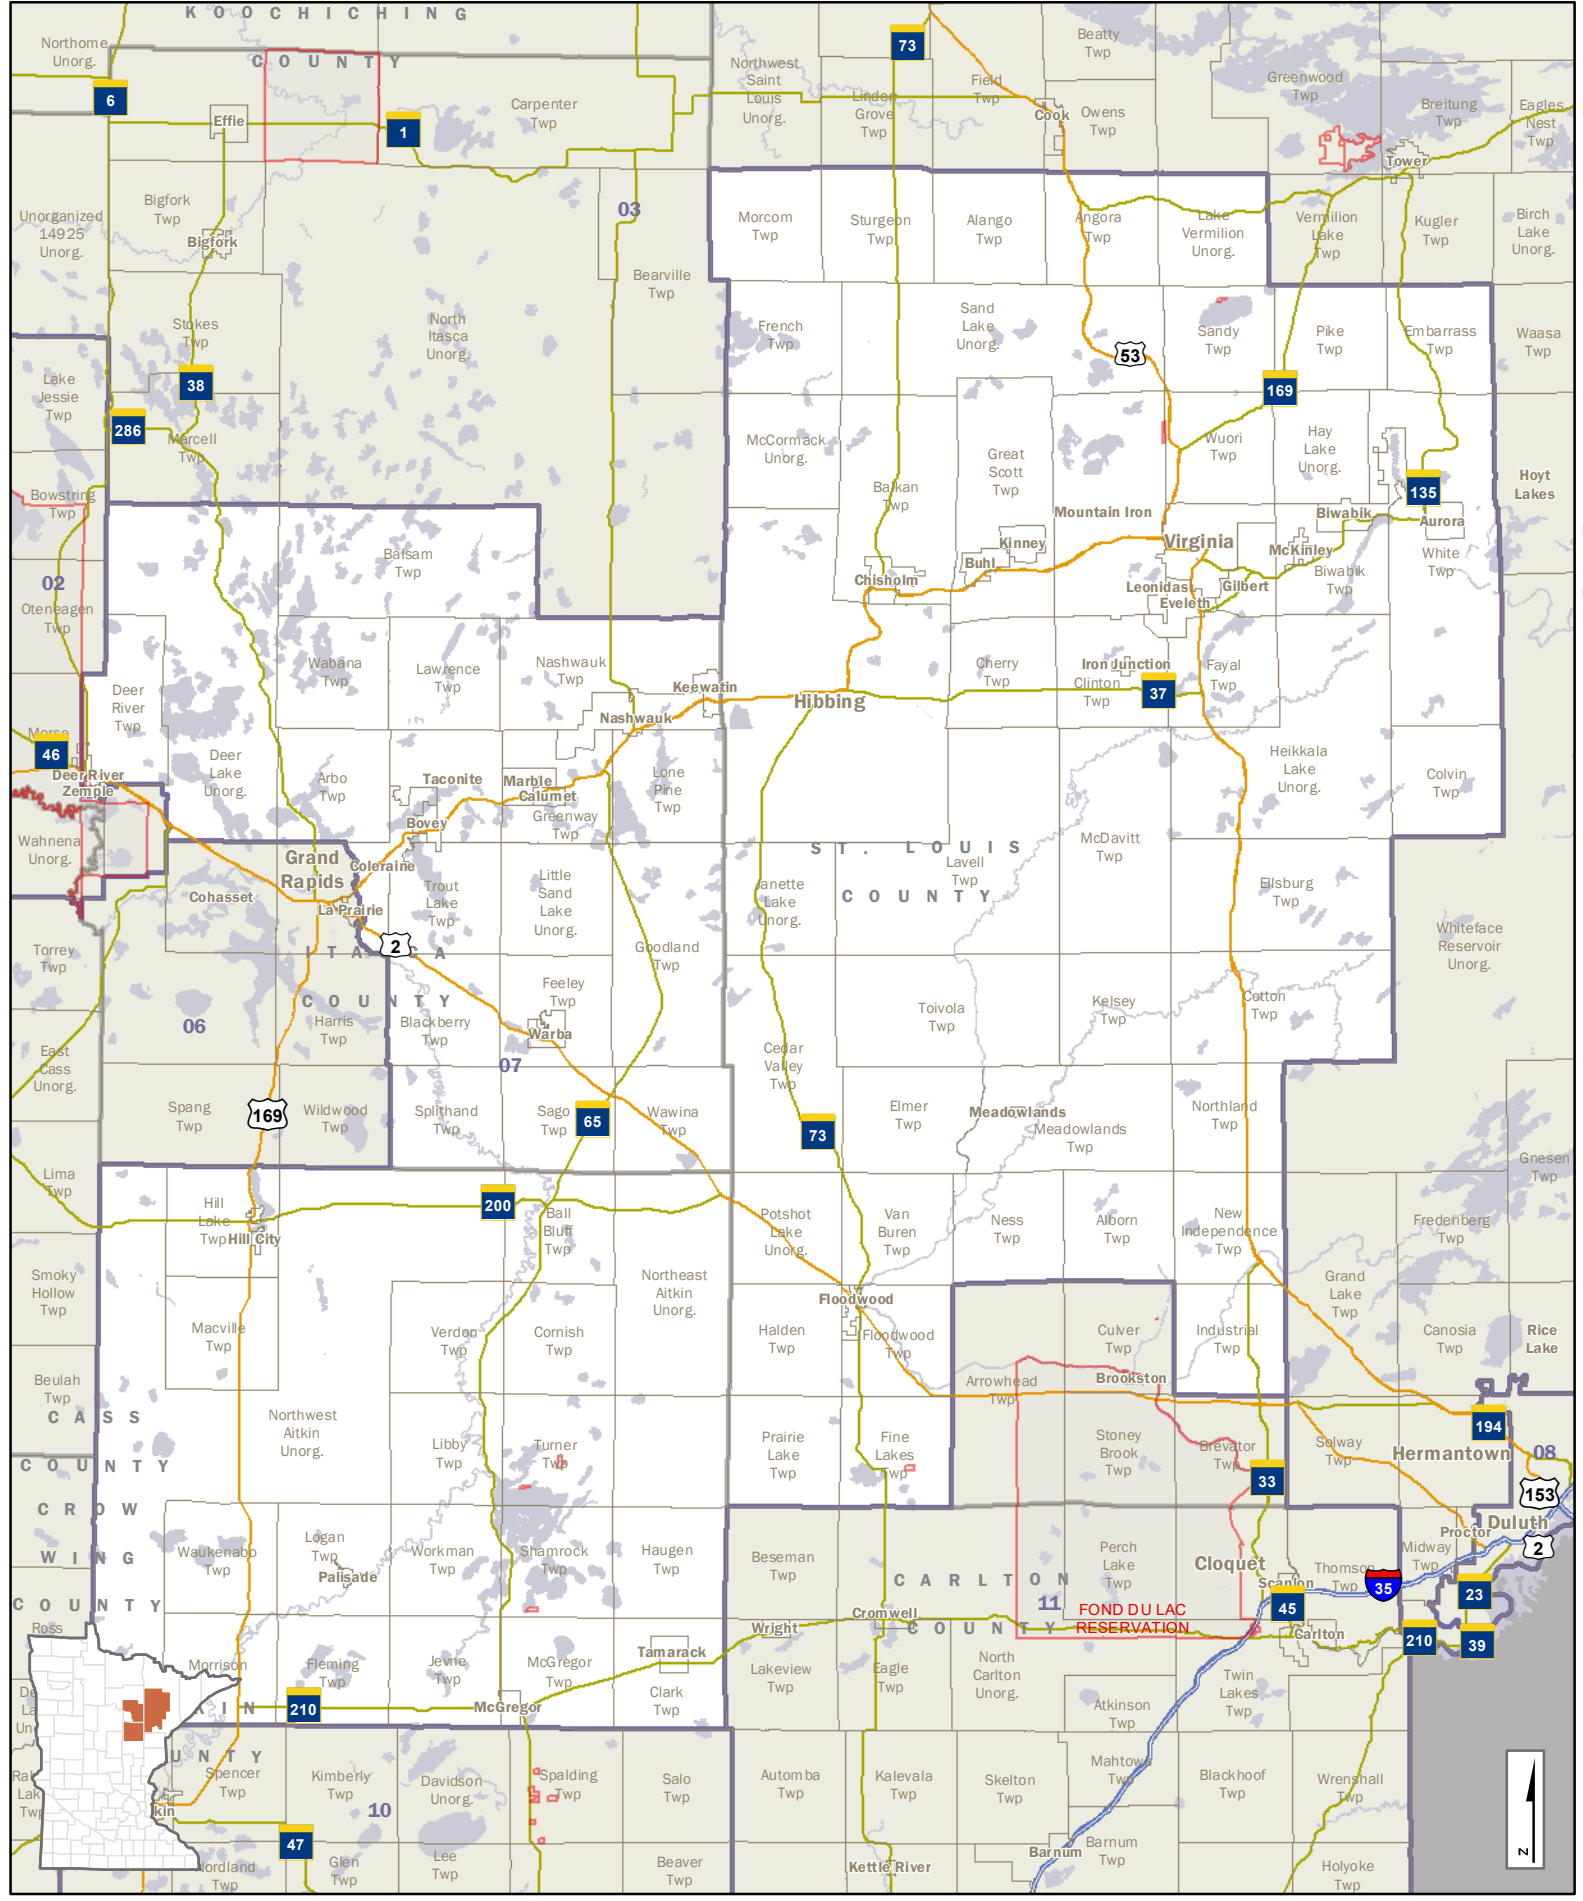

- Interstate Hwy
- US Hwy
- State Hwy
- Ramps
- County Road
- Local Road

CITY/TOWN NAME	Cities and Towns
07	House Districts
 	Counties
 	Lakes & Streams

Senate District 07