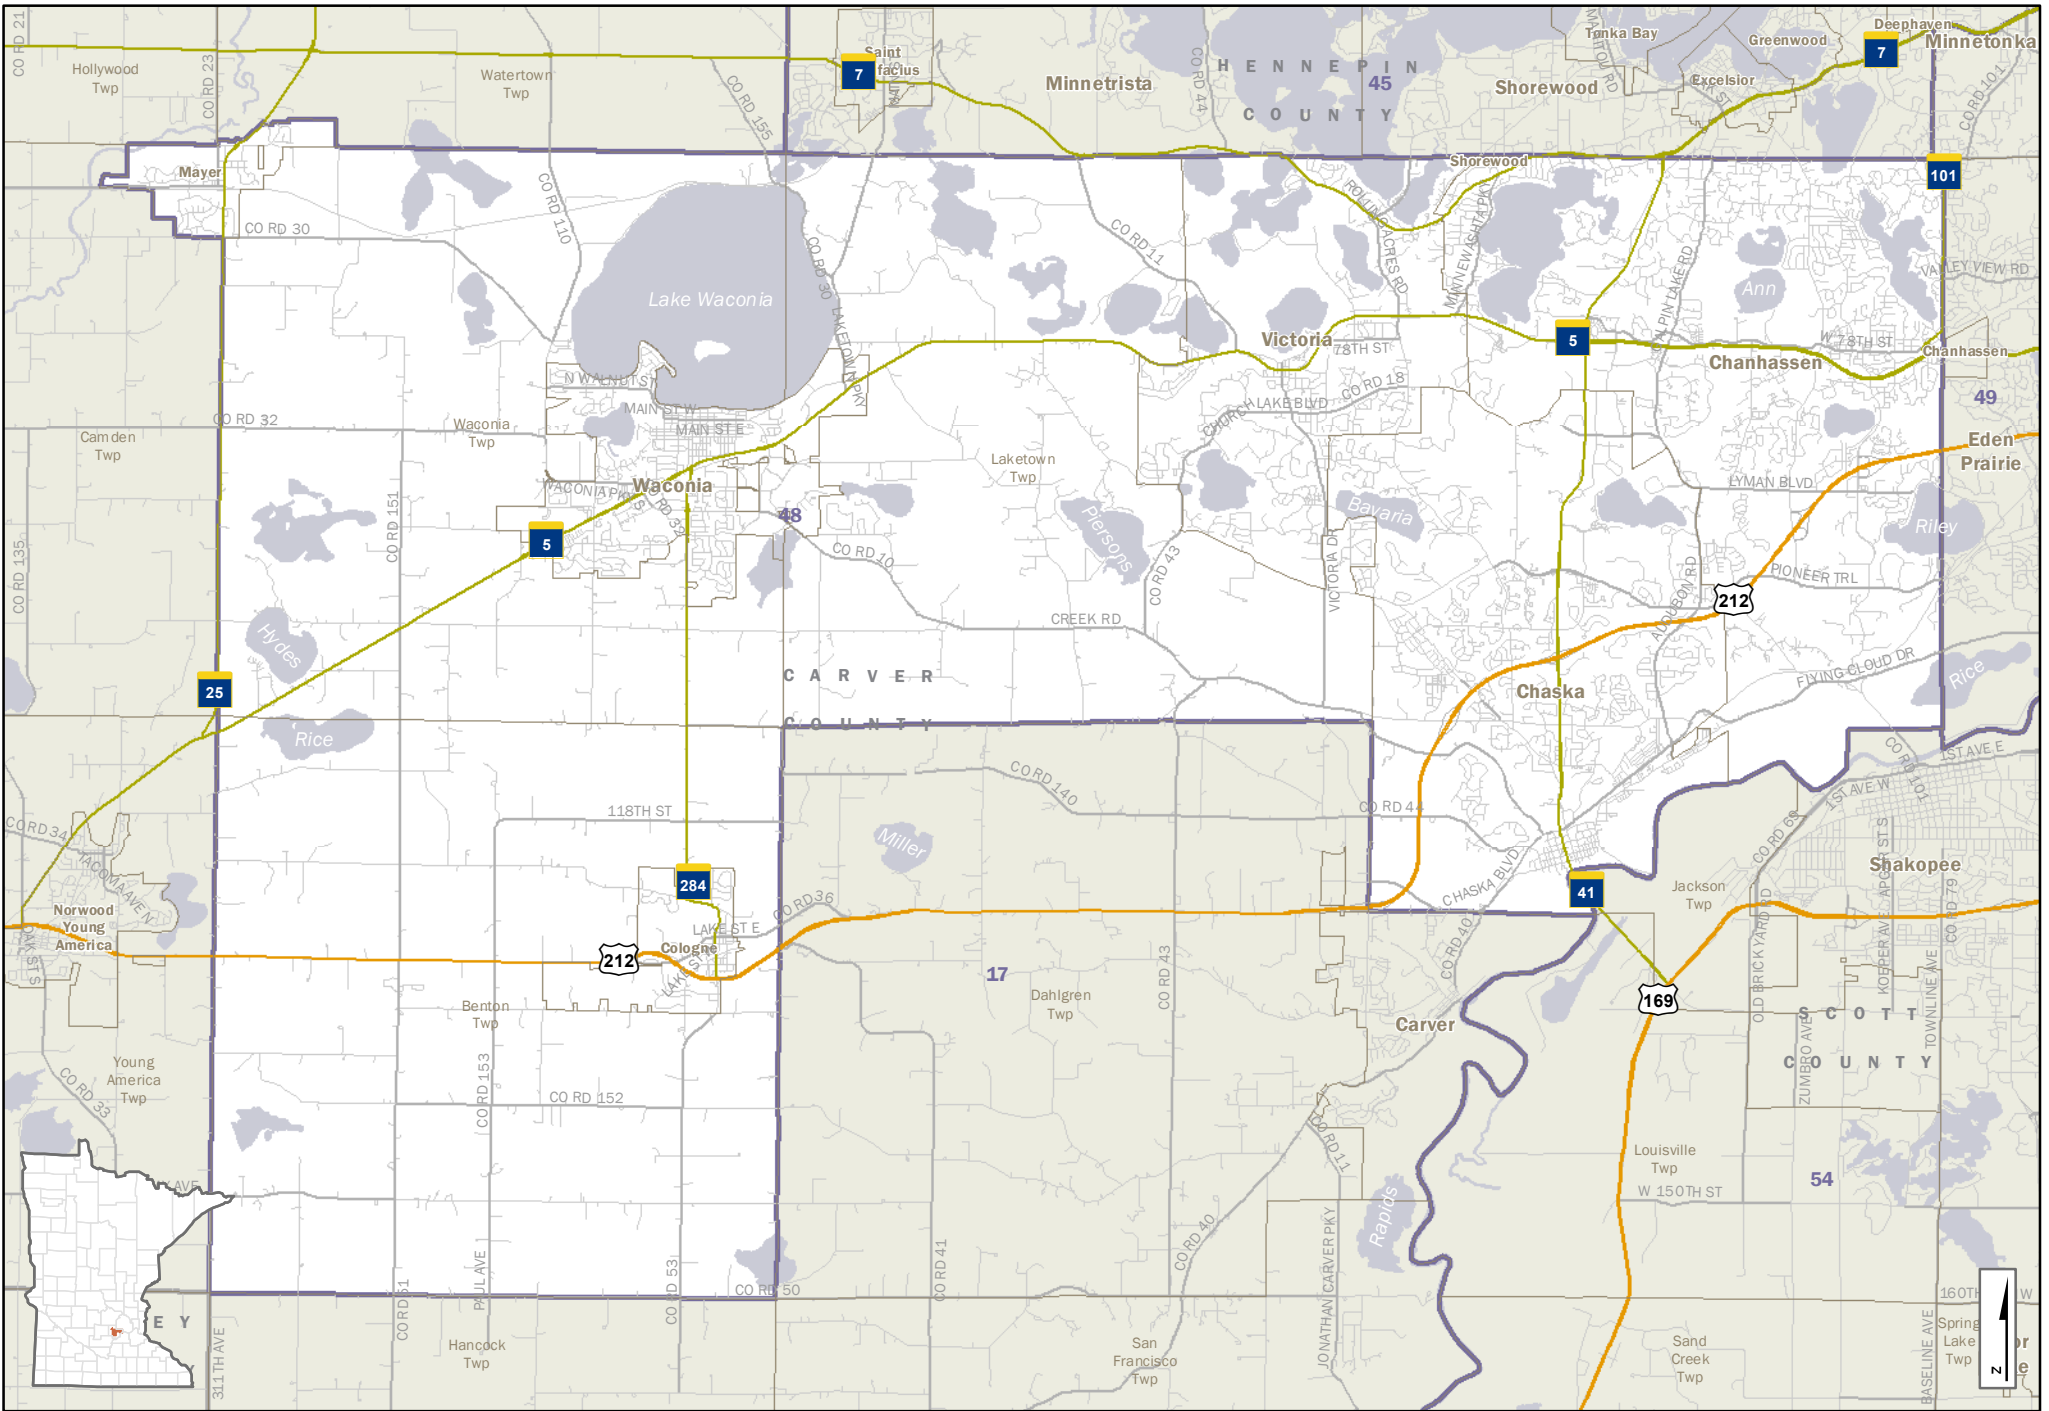

1. Interstate Hwy
   - US Hwy
   - State Hwy
   - Ramps
   - County Road
   - Local Road

CITY/TOWN NAME	Legend	Description
48	Blue outline	House Districts
	Grey outline	Counties
	Blue area	Lakes & Streams

Senate District 48

C:\Geodata\MapInfo\SenateDistricts - Size\SenateDistricts_Landscape.mxd:nxd