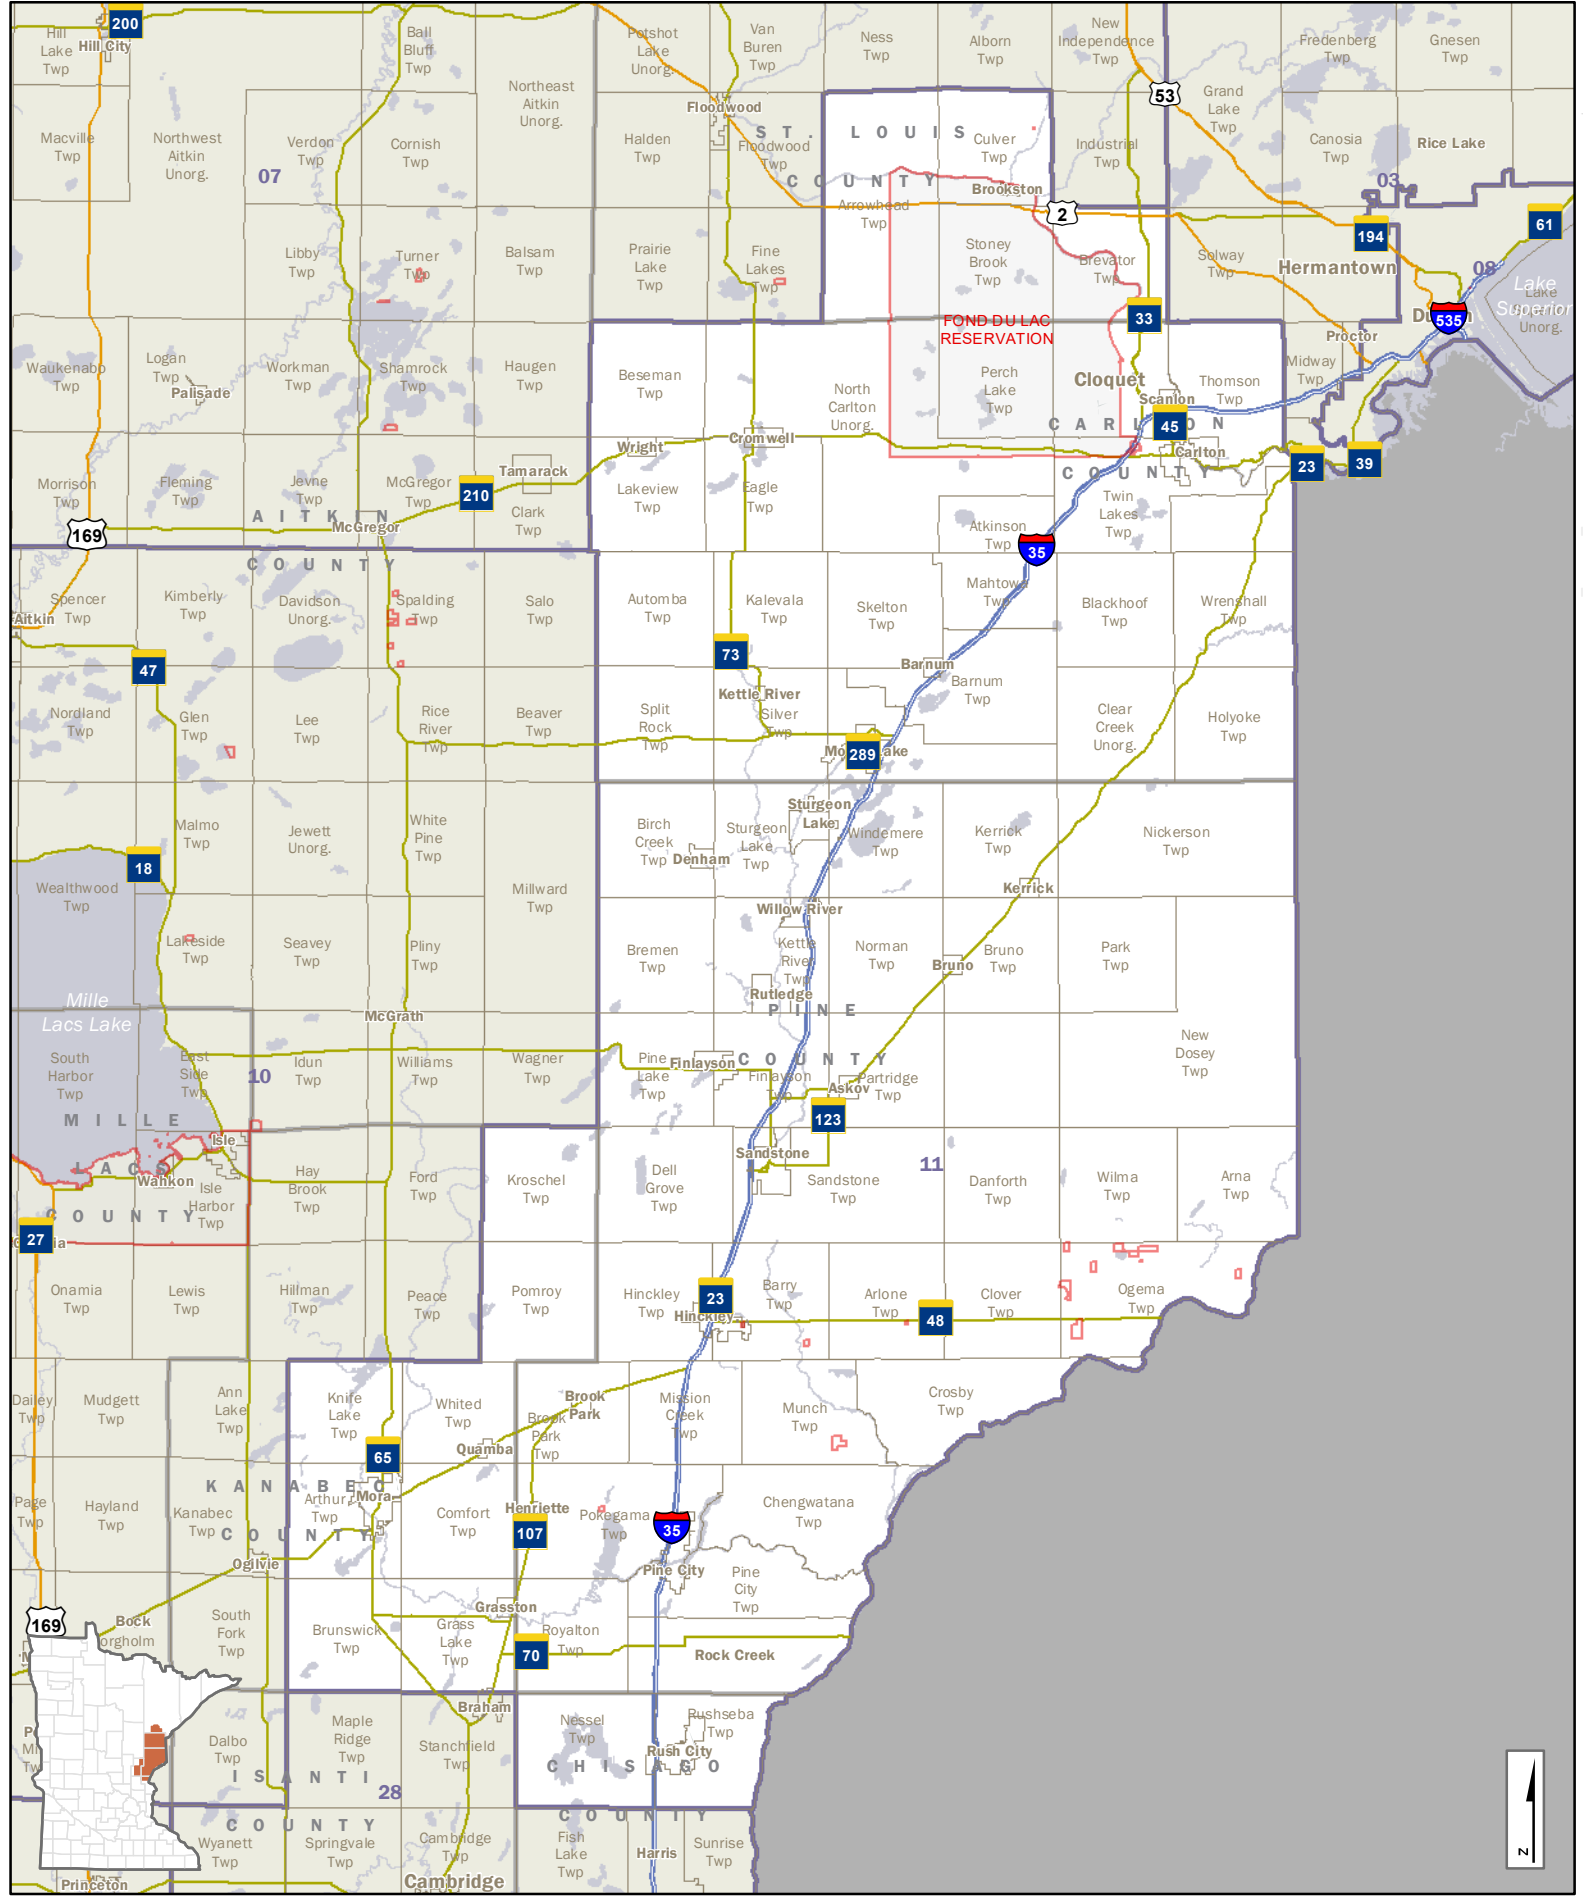

Senate District 09

C:\Geodata\Mapsis\SenateDistricts\2020\mxd\A-Size\SenateDistricts_Landscape.mxd

Senate District 10

- Interstate Hwy
 - US Hwy
 - State Hwy
 - Ramps
 - County Road
 - Local Road
- | | |
|----------------|------------------|
| CITY-TOWN NAME | Cities and Towns |
| 10 | House Districts |
| | Counties |
| | Lakes & Streams |

- Interstate Hwy
 - US Hwy
 - State Hwy
 - Ramps
 - County Road
 - Local Road
- | | |
|--|------------------|
| CITY-TOWN NAME | Cities and Towns |
| 11 | House Districts |
| | Counties |
| | Lakes & Streams |

- CITY/TOWN NAME Cities and Towns
- 12 House Districts
- Counties
- Lakes & Streams

Senate District 12

Senate District 13

- Interstate Hwy
 - US Hwy
 - State Hwy
 - Ramps
 - County Road
 - Local Road
- | CITY-TOWN NAME | CITIES AND TOWNS |
|----------------|------------------|
| 14 | House Districts |
| | Counties |
| | Lakes & Streams |