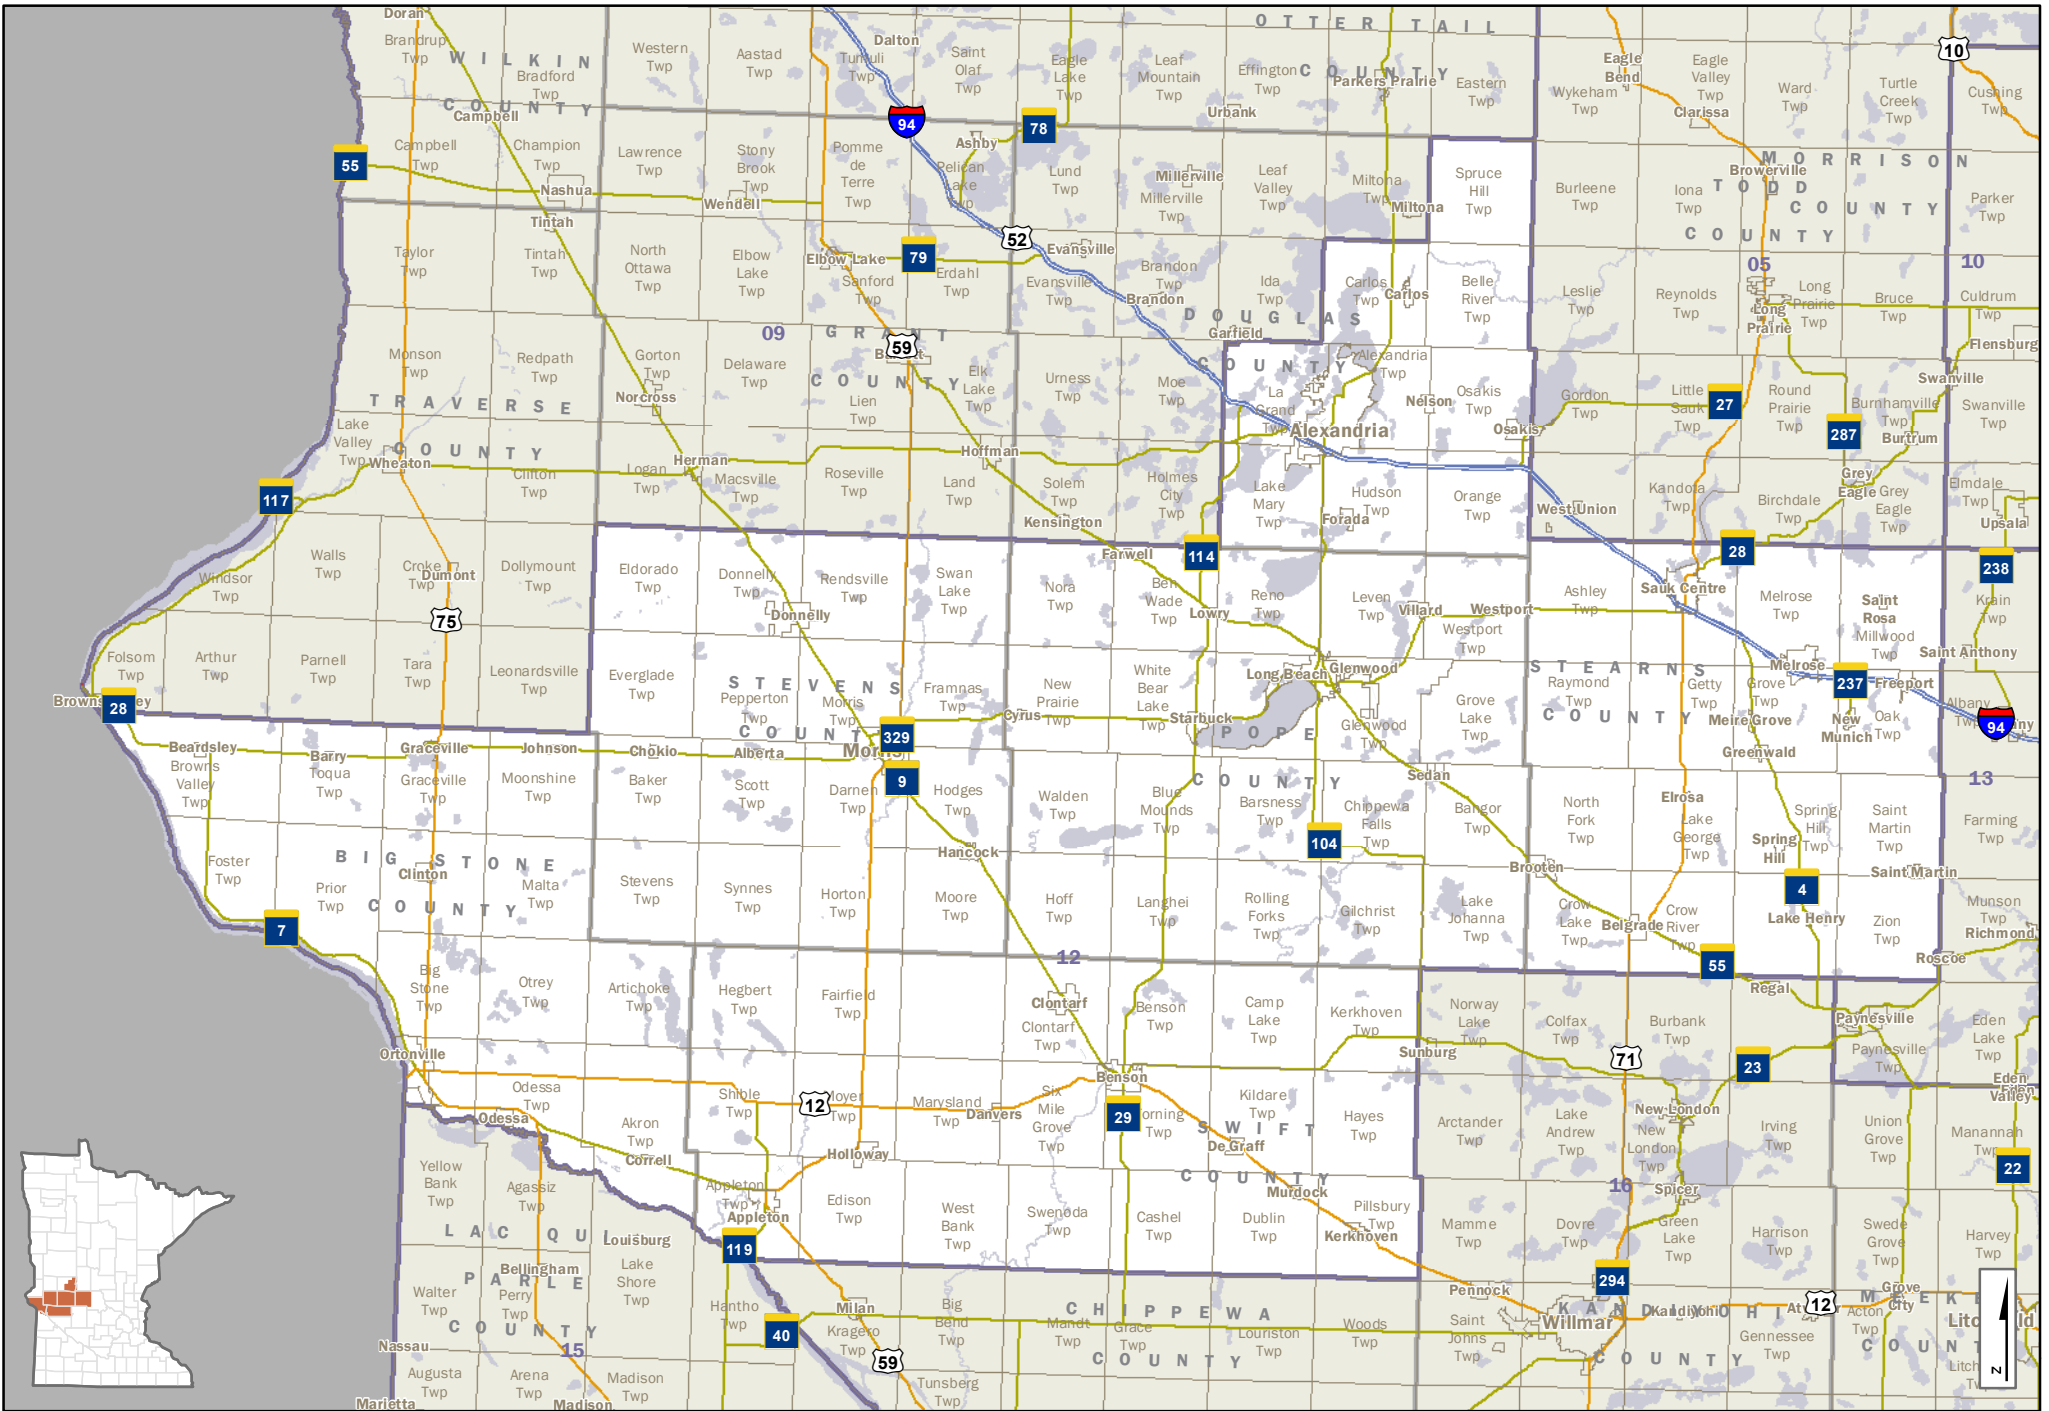

C:\Geodata\MapInfo\Senate\distric12\Size\Senate\Districts_Landscape.mxd,max

- Interstate Hwy
- US Hwy
- State Hwy
- Ramps
- County Road
- Local Road

- CITY/TOWN NAME Cities and Towns
- 12 House Districts
- Counties
- Lakes & Streams

Senate District 12