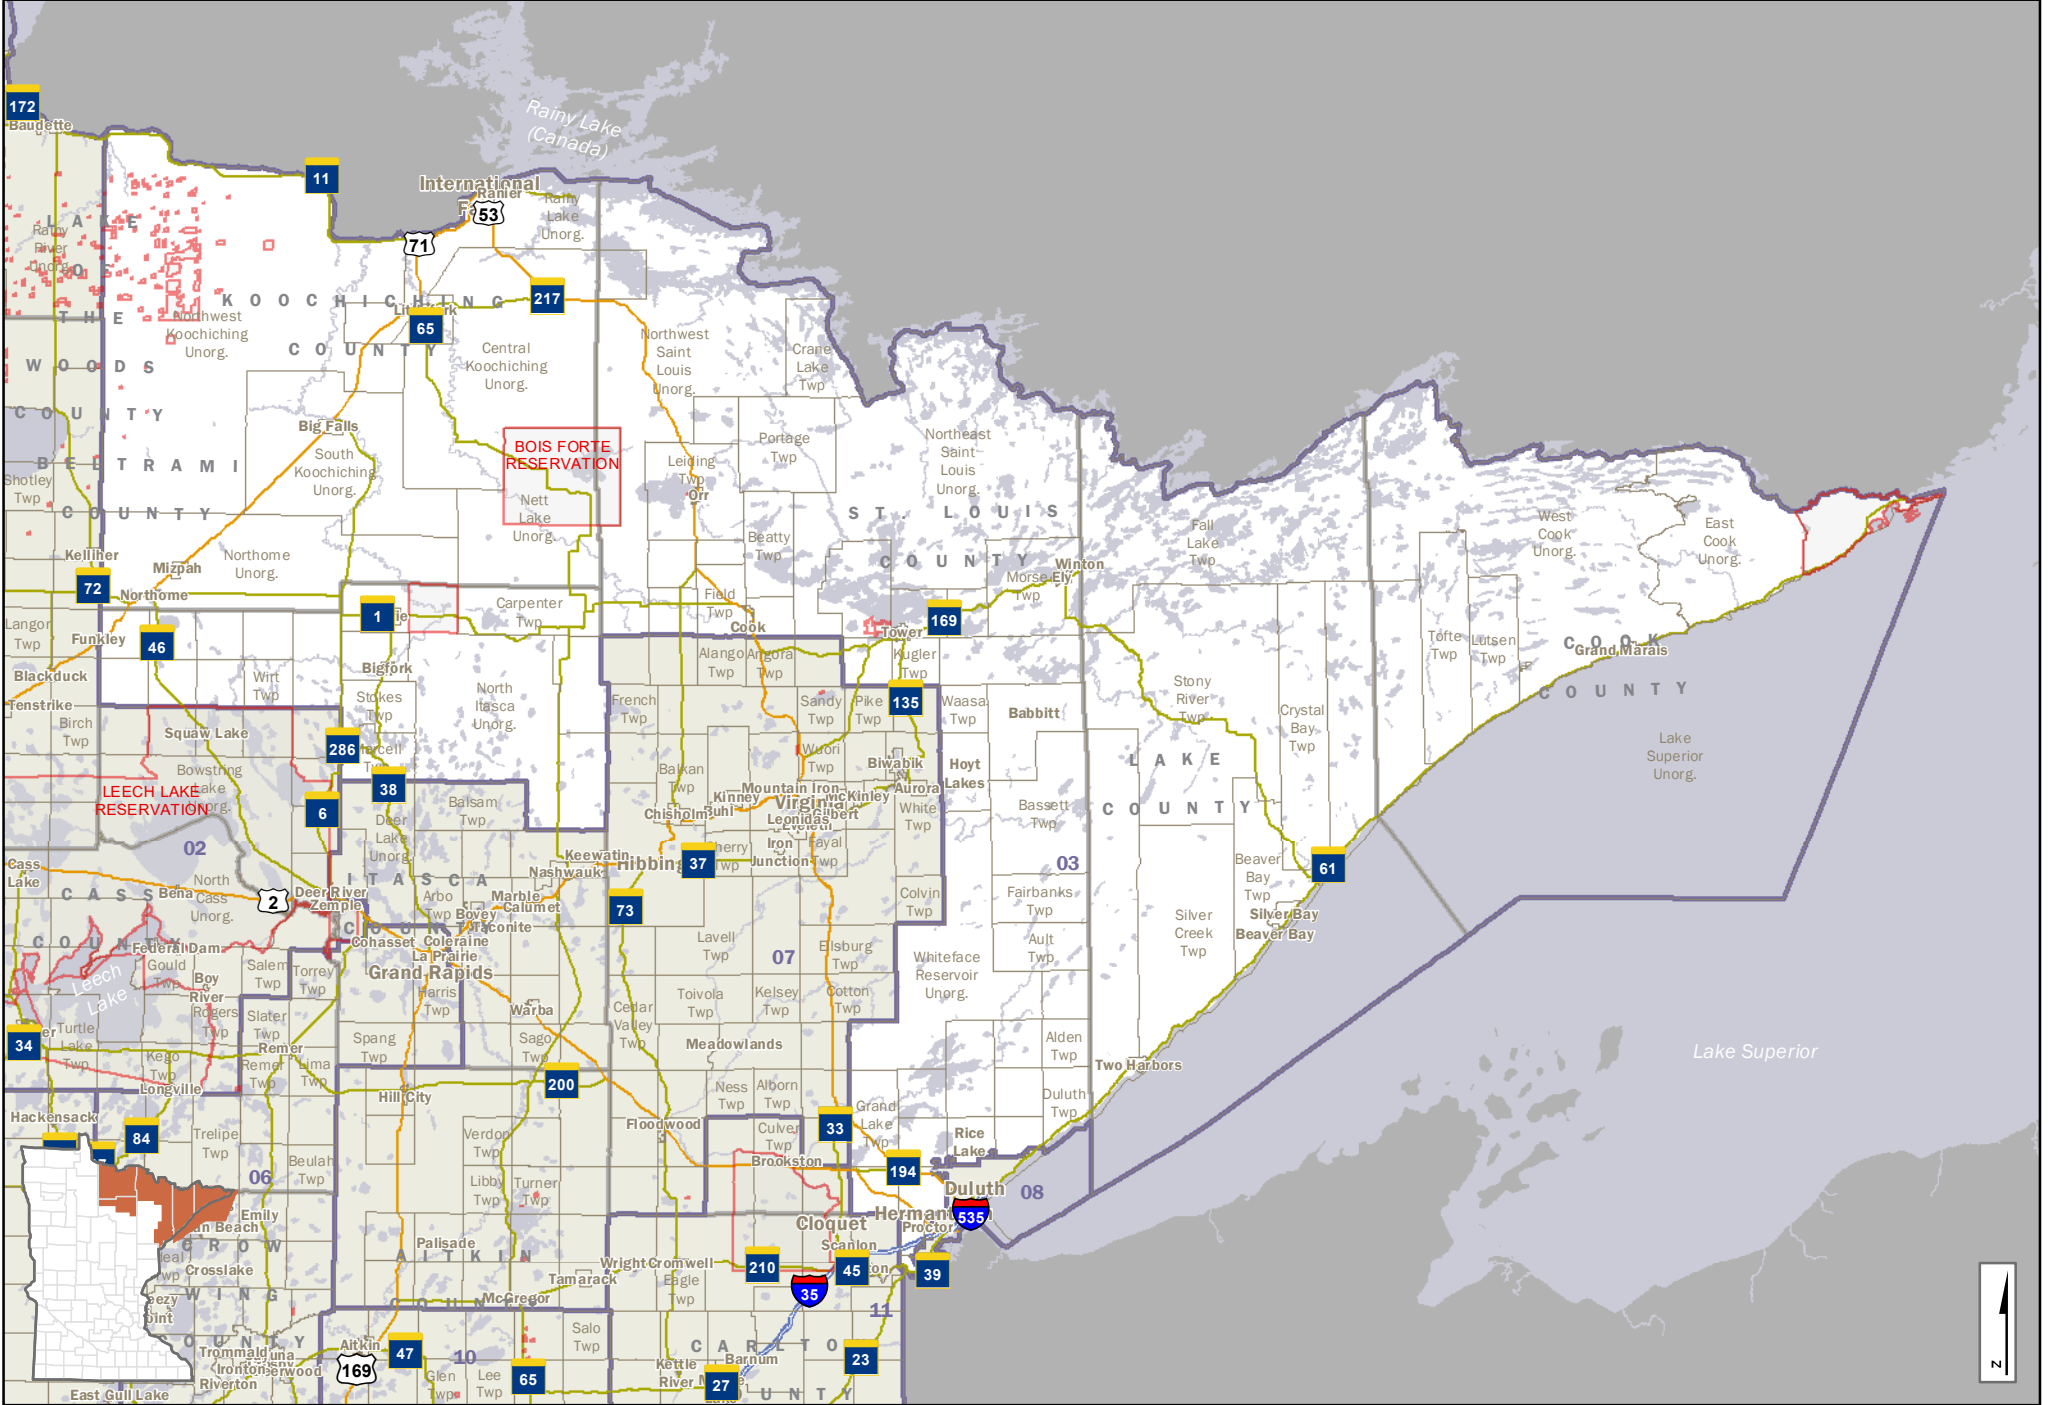

1. Interstate Hwy
   - US Hwy
   - State Hwy
   - Ramps
   - County Road
   - Local Road

	CITY/TOWN NAME	Cities and Towns
	03	House Districts
		Counties
		Lakes & Streams

Senate District 03