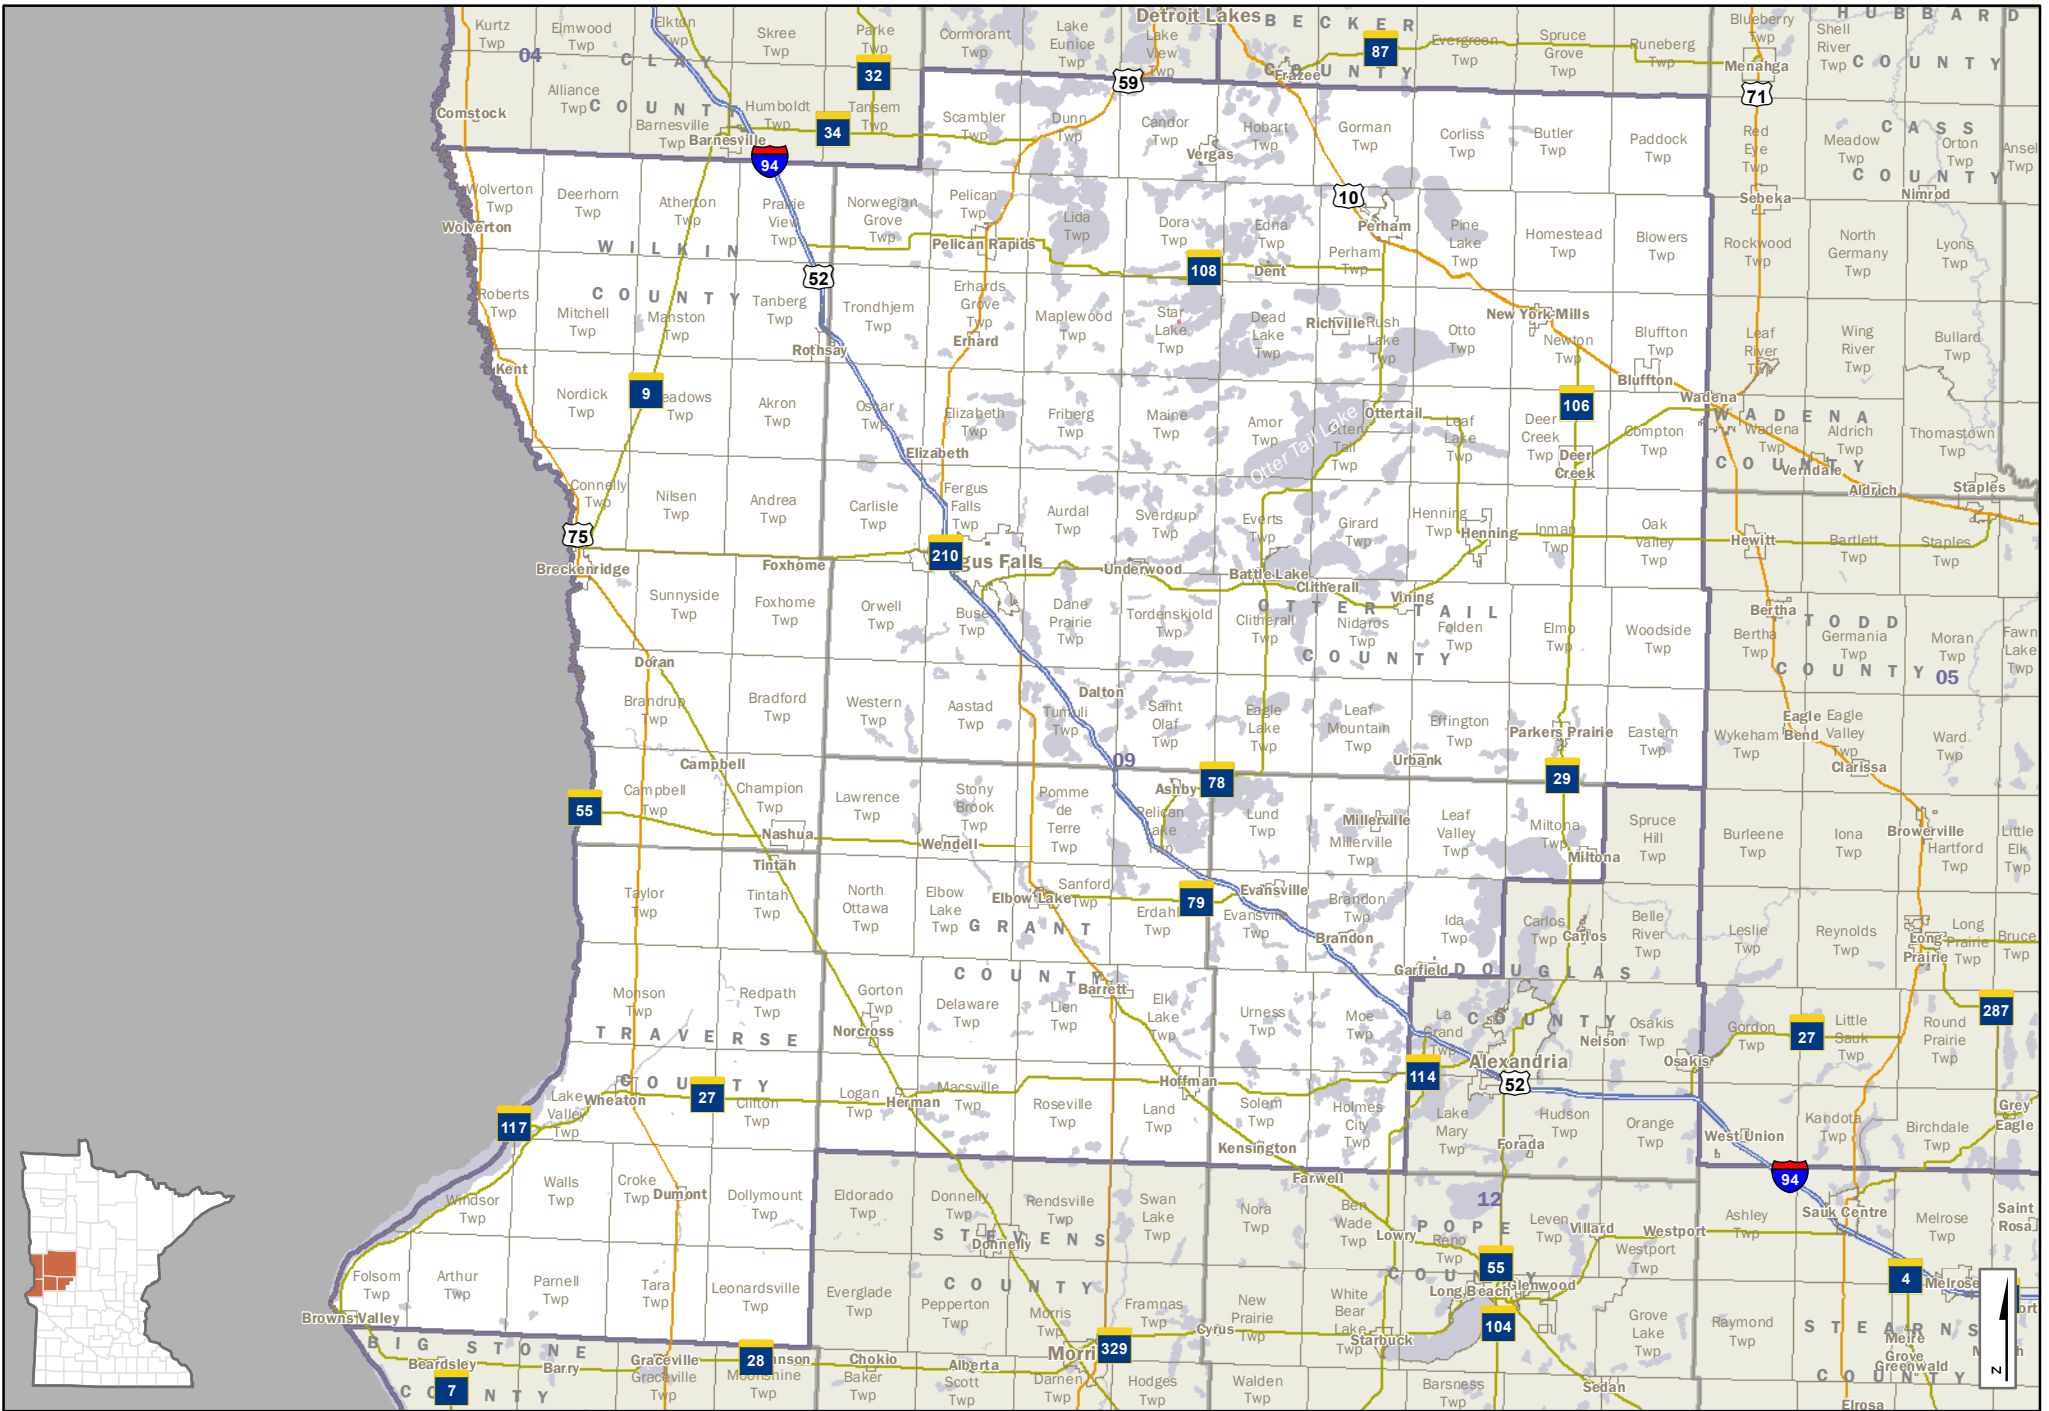

C:\Geodaten\Maps\SenateDistricts\2020\mxd\A-Size\SenateDistricts_Landscape.mxd.nxd

1. Interstate Hwy
   - US Hwy
   - State Hwy
   - Ramps
   - County Road
   - Local Road

CITY/TOWN NAME	Cities and Towns
09	House Districts
	Counties
	Lakes & Streams

Senate District 09