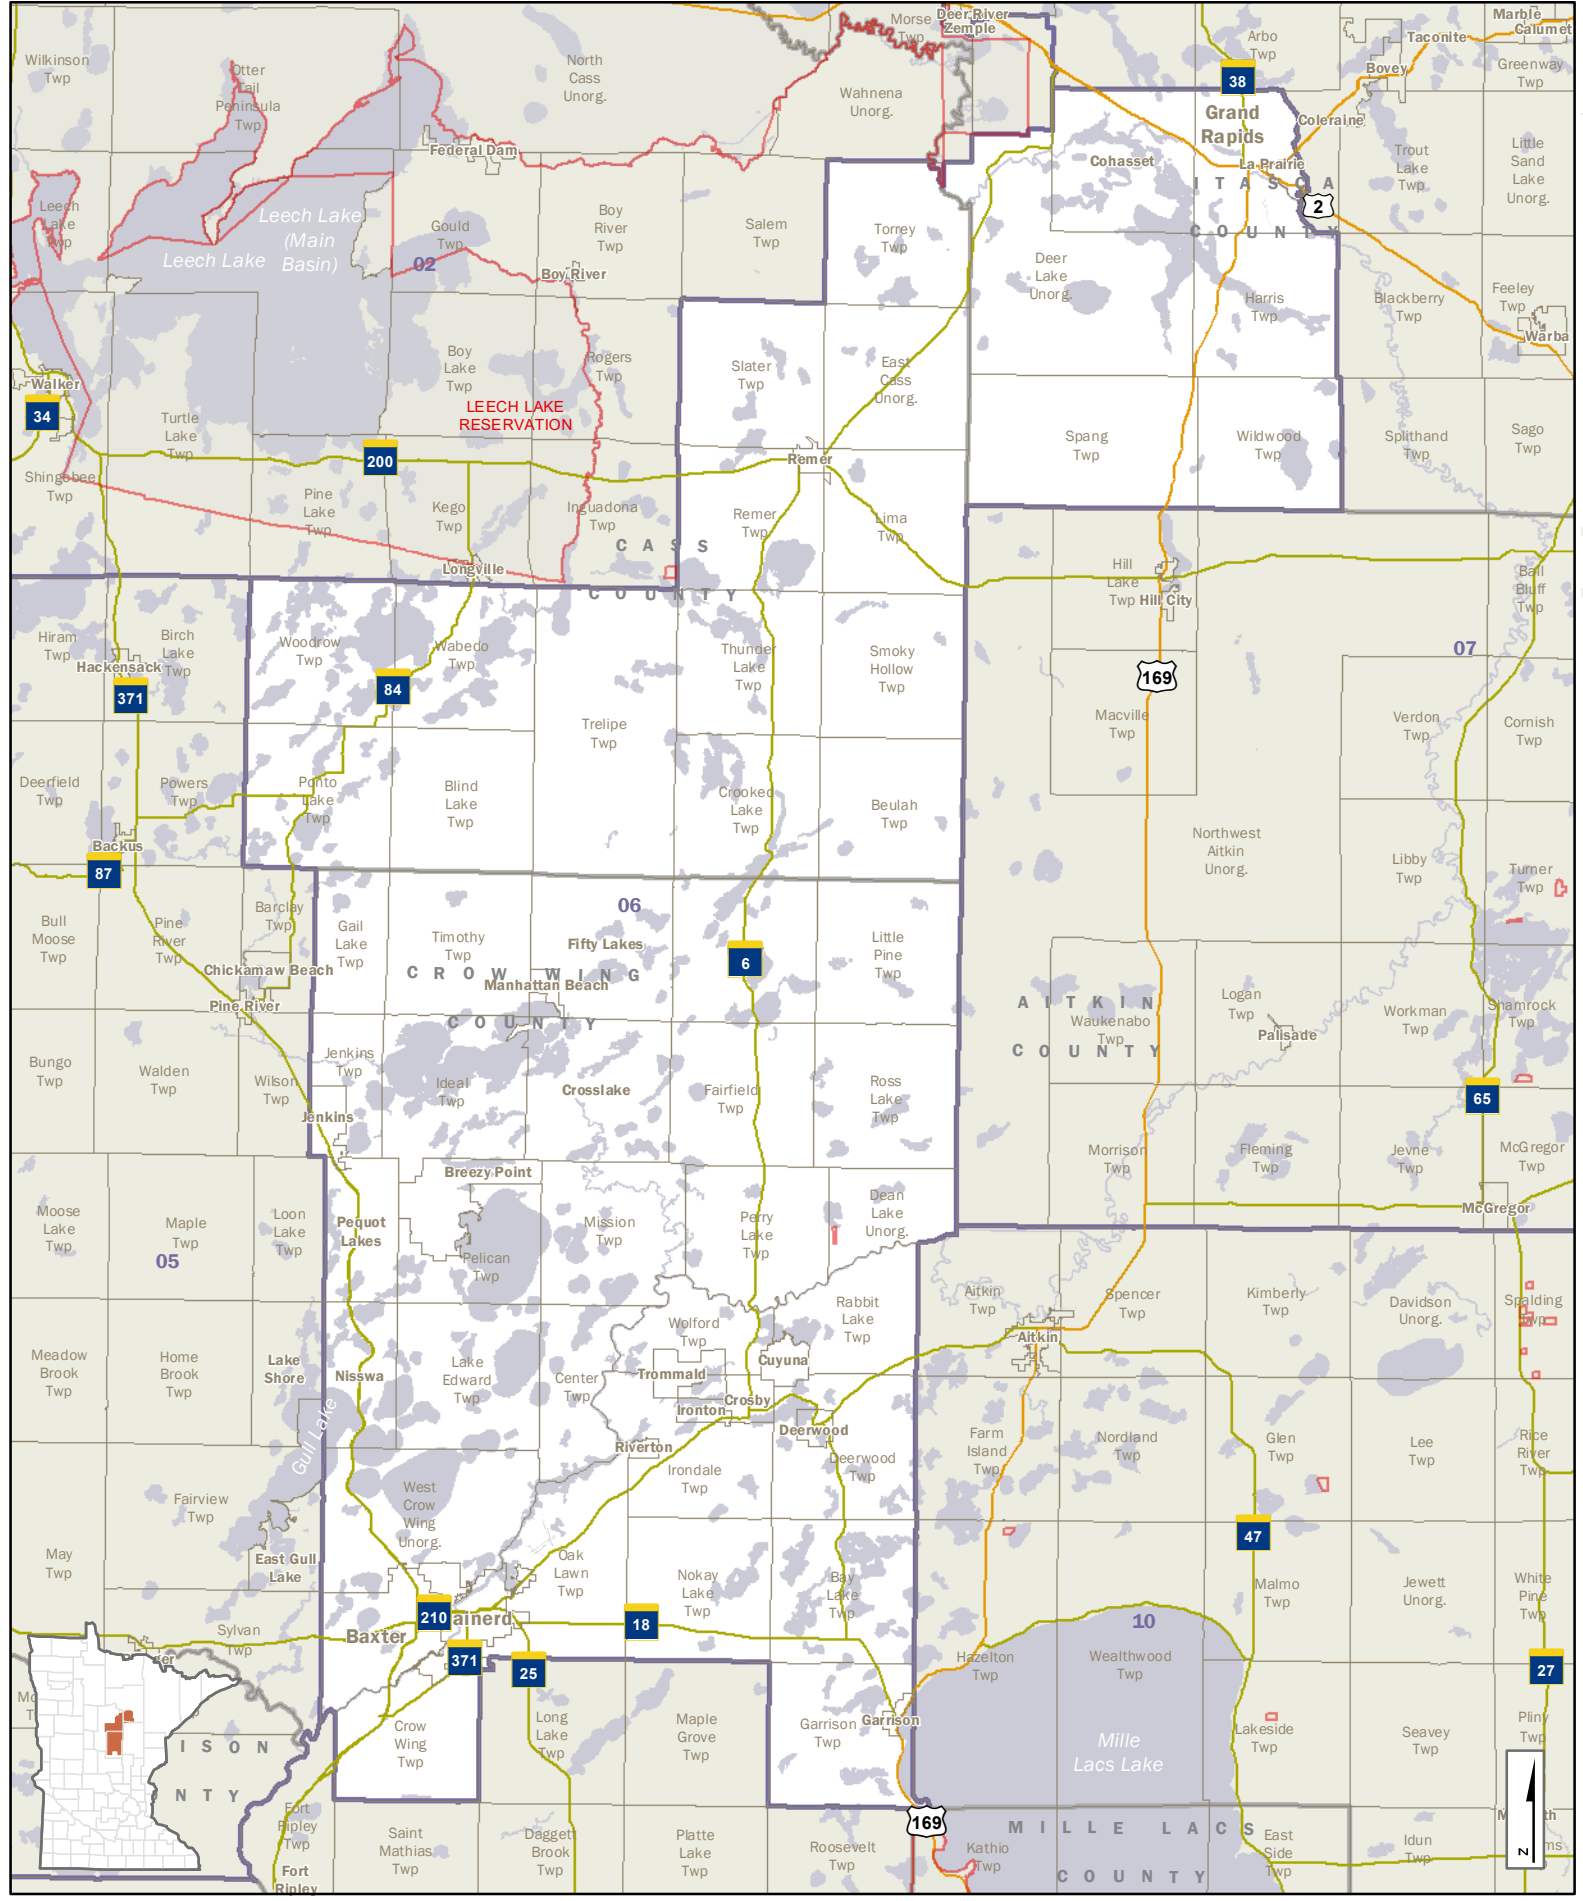

L2022

Minnesota Senate Districts

L2022 Metro Area

This map shows the Legislative Districts ordered by the Minnesota Supreme Court Special Redistricting Panel in the matter of Watson, et al, Sachs, et al v. Simon, et al (A21-0243, A21-0546), on February 15, 2022.

Senate District 03

- Interstate Hwy
 - US Hwy
 - State Hwy
 - Ramps
 - County Road
 - Local Road
- | | |
|----------------|------------------|
| CITY/TOWN NAME | Cities and Towns |
| 05 | House Districts |
| | Counties |
| | Lakes & Streams |

Senate District 05

C:\Geodatabase\Shapefile\dist\SenDist05\SenDist05.shp; P:\ortho\at_vld.mxd

- Interstate Hwy
 - US Hwy
 - State Hwy
 - Ramps
 - County Road
 - Local Road
- | | |
|----------------|------------------|
| CITY/TOWN NAME | Cities and Towns |
| | House Districts |
| | Counties |
| | Lakes & Streams |

Senate District 18

Senate District 19

- Interstate Hwy
- US Hwy
- State Hwy
- Ramps
- County Road
- Local Road
- City-Town Name
- House Districts
- Counties
- Lakes & Streams

Senate District 20

- Interstate Hwy
 - US Hwy
 - State Hwy
 - Ramps
 - County Road
 - Local Road
- | | |
|--|-----------------|
| | CITY/TOWN NAME |
| | 20 |
| | House Districts |
| | Counties |
| | Lakes & Streams |