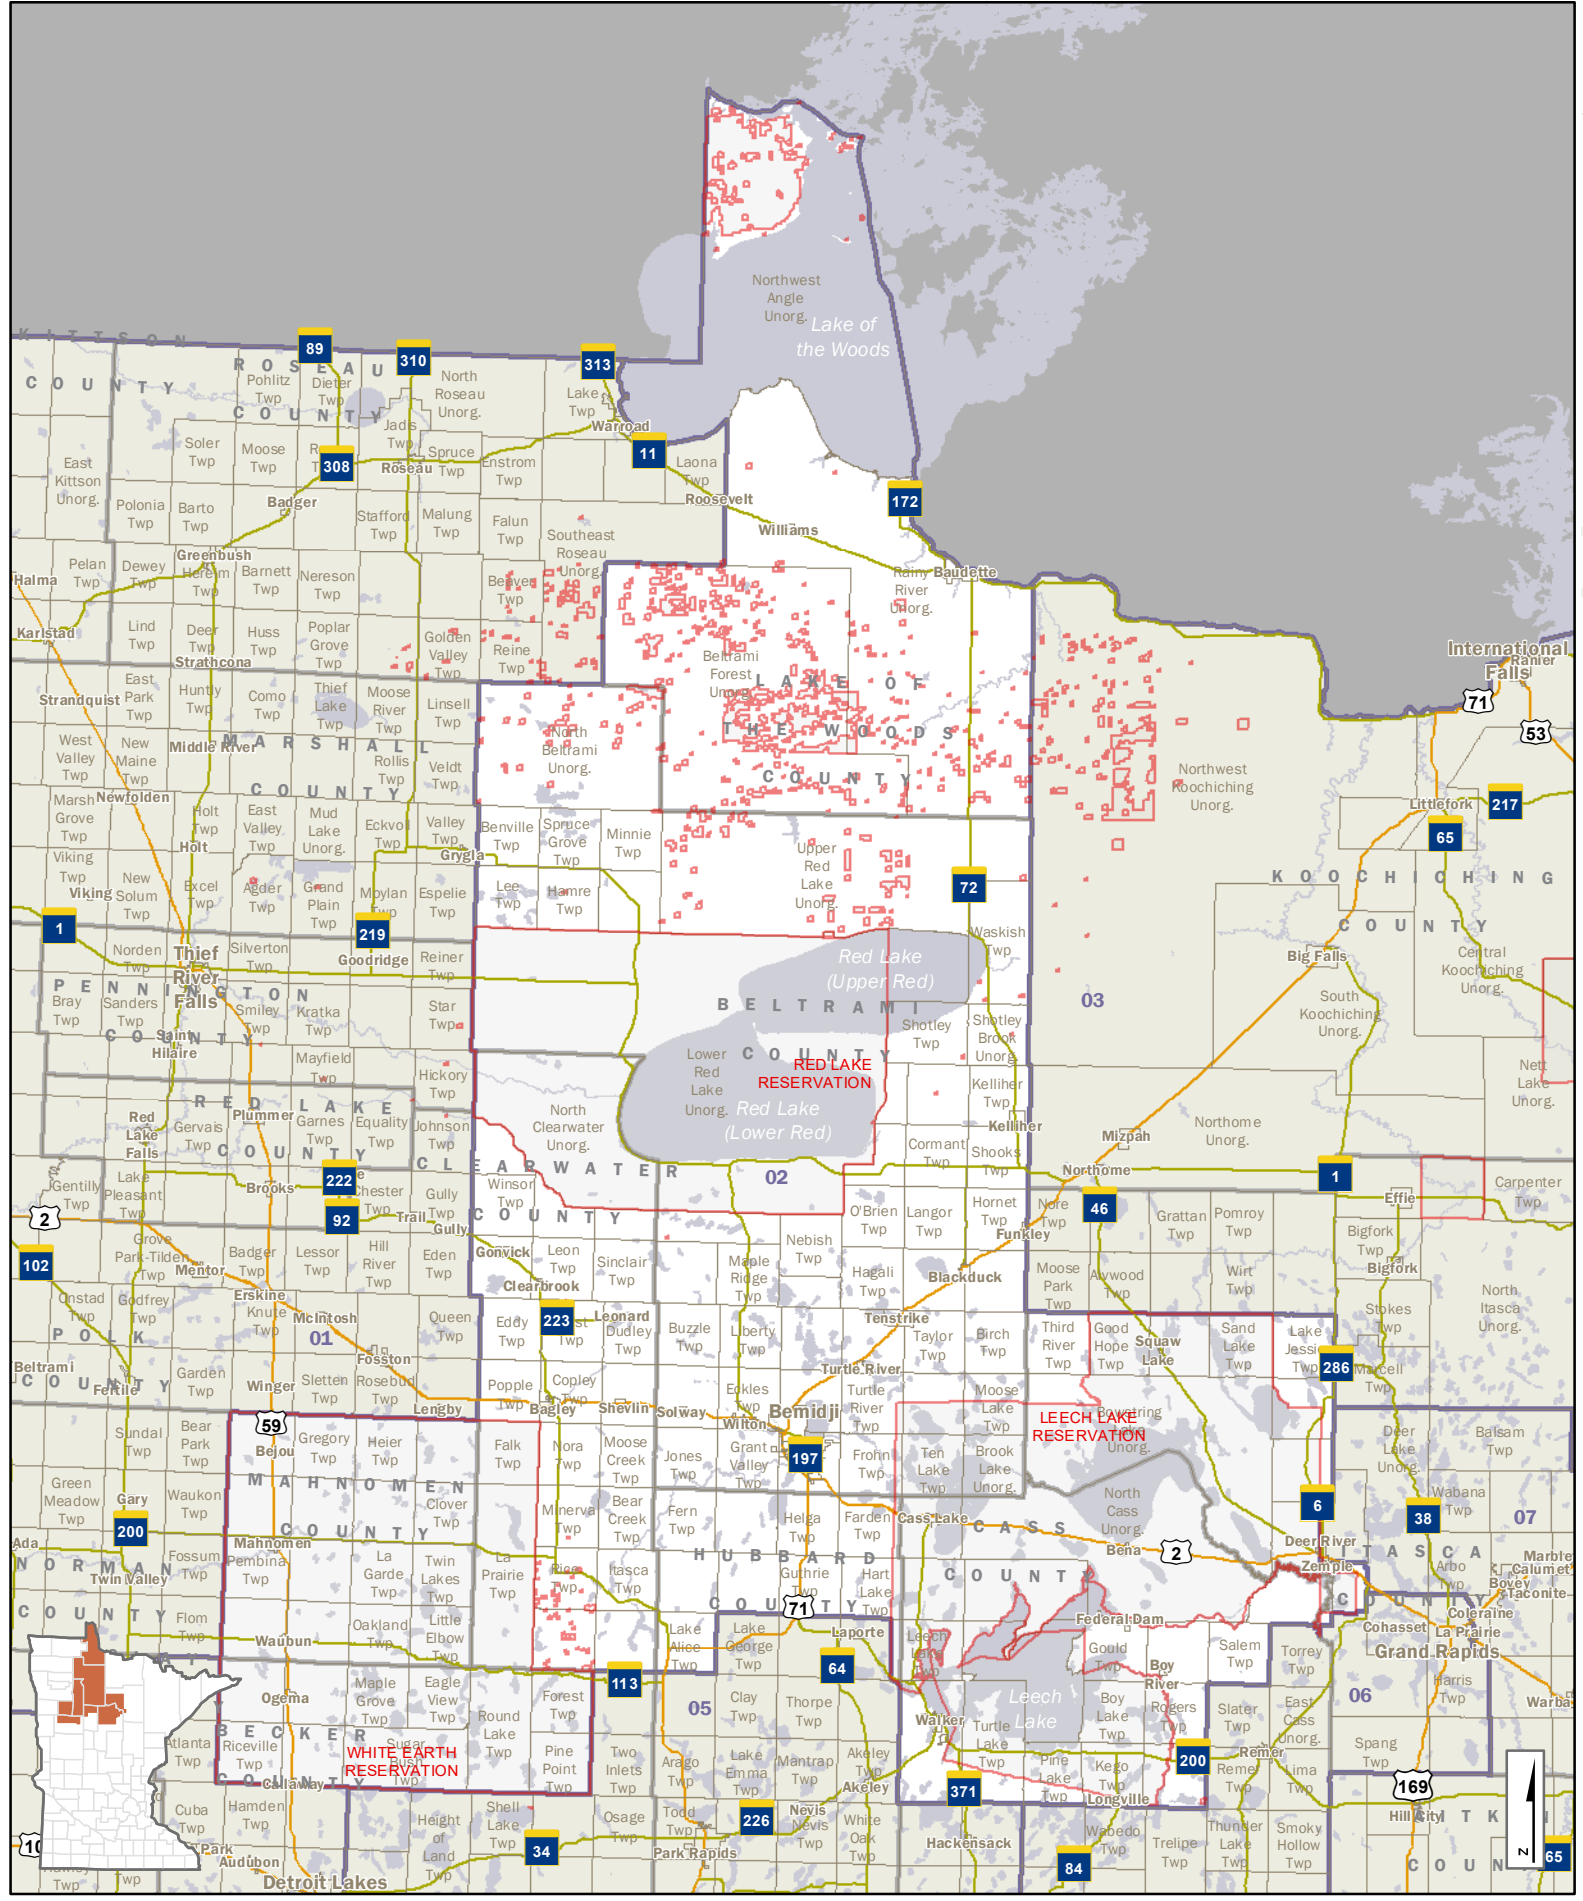

Minnesota Senate Districts

This map shows the Legislative Districts ordered by the Minnesota Supreme Court Special Redistricting Panel in the matter of Watson, et al, Sachs, et al v. Simon, et al (A21-0243, A21-0546), on February 15, 2022.

L2022

Minnesota Senate Districts

L2022 Metro Area

This map shows the Legislative Districts ordered by the Minnesota Supreme Court Special Redistricting Panel in the matter of Watson, et al, Sachs, et al v. Simon, et al (A21-0243, A21-0546), on February 15, 2022.

- Interstate Hwy
 - US Hwy
 - State Hwy
 - Ramps
 - County Road
 - Local Road
- | | | |
|--|----------------|------------------|
| | CITY-TOWN NAME | Cities and Towns |
| | 02 | House Districts |
| | | Counties |
| | | Lakes & Streams |