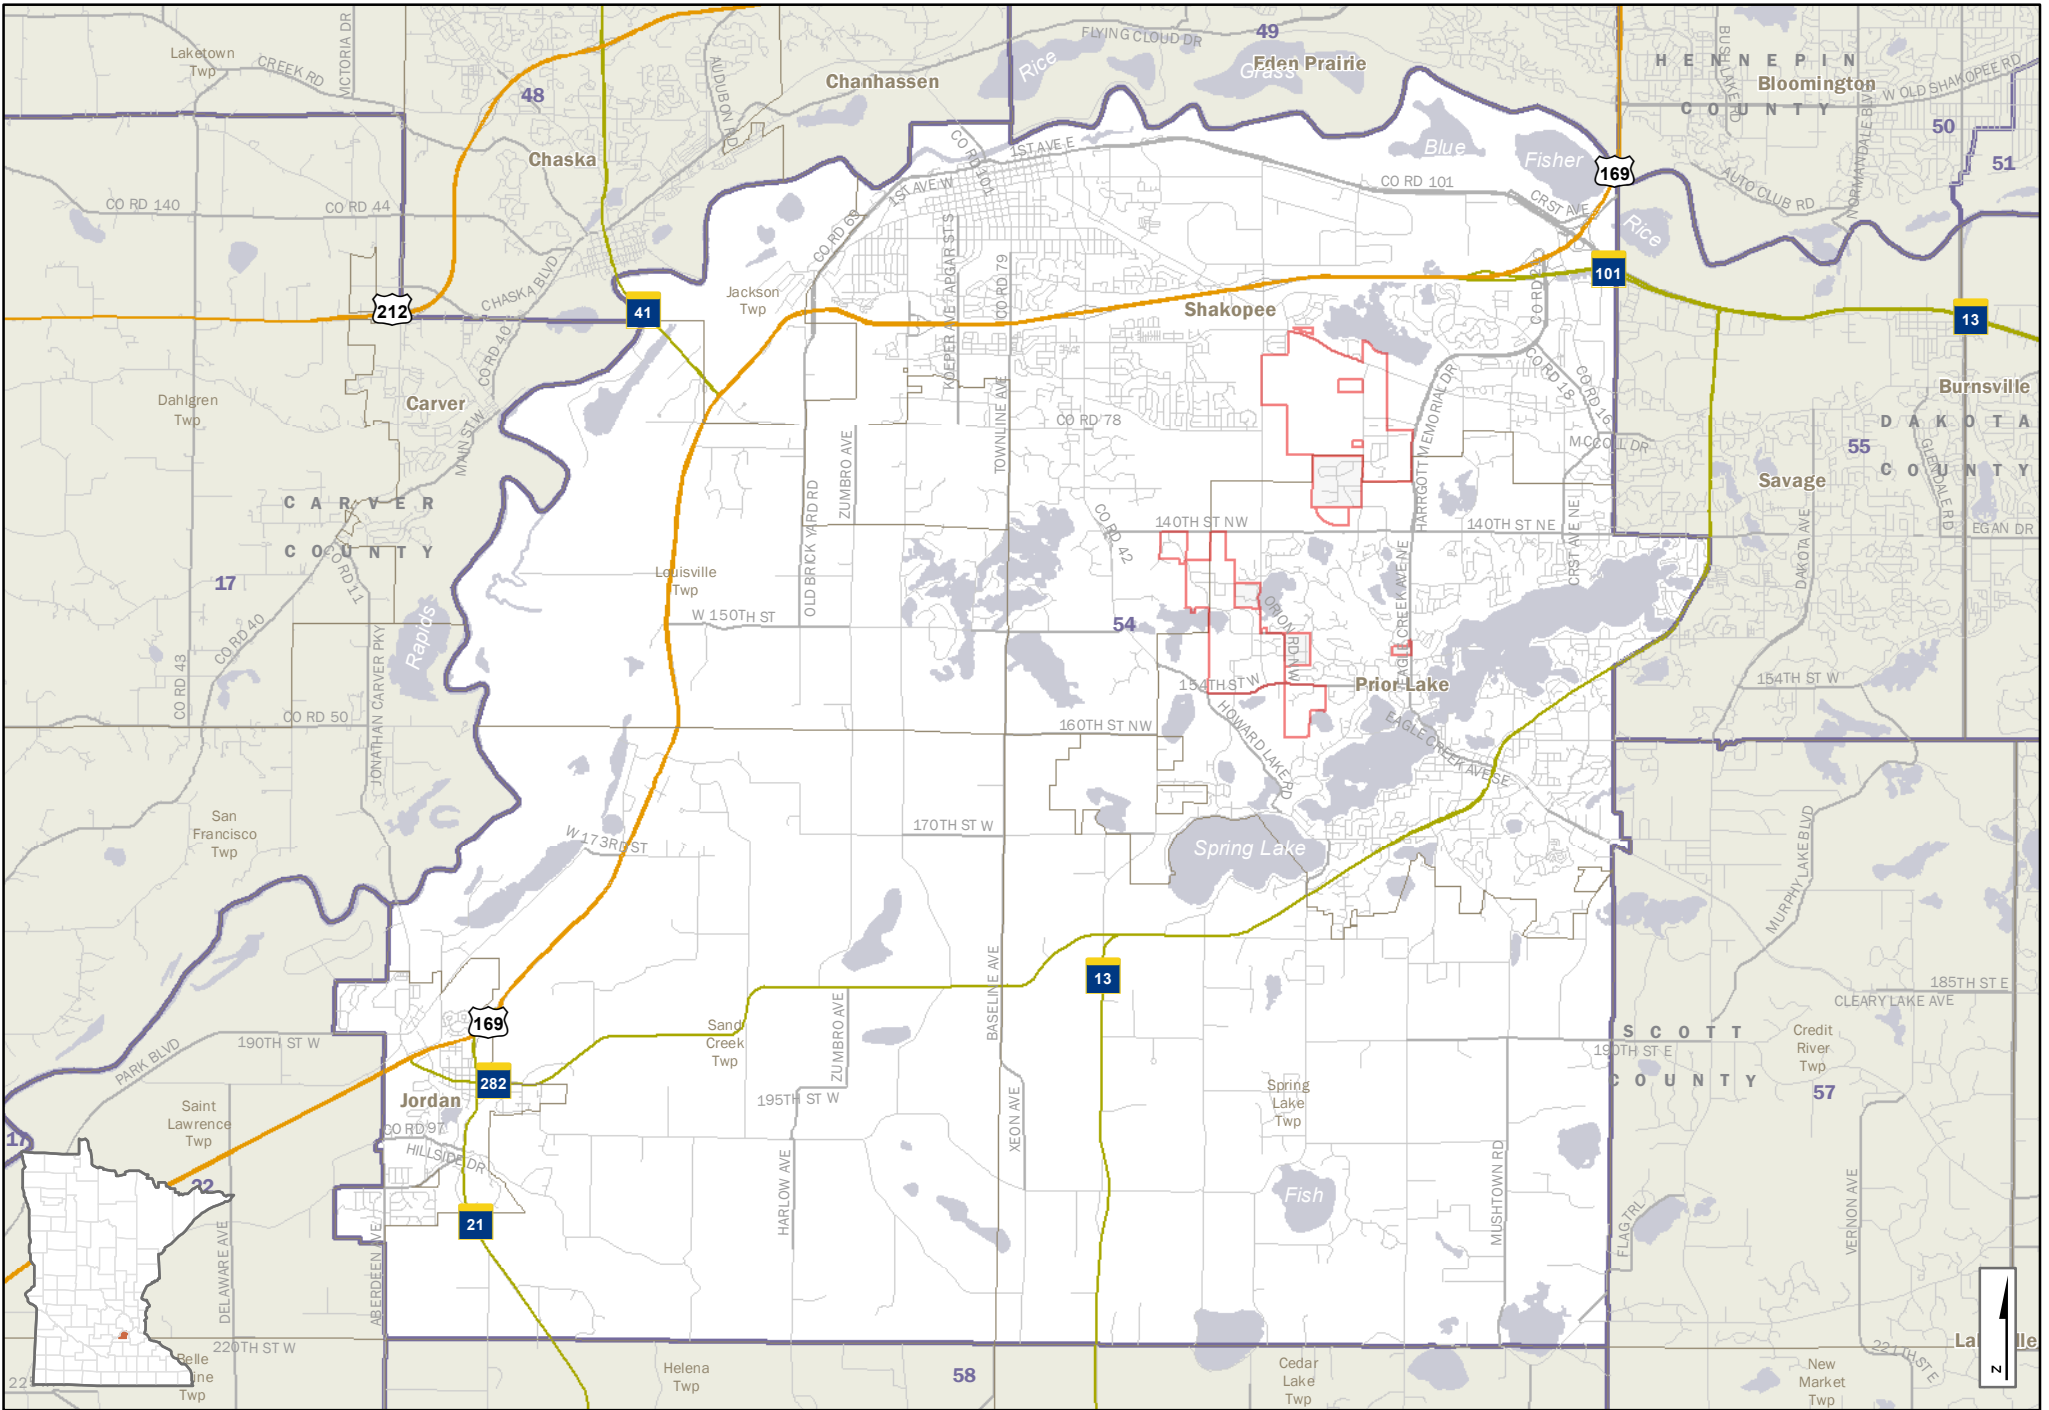

1. Interstate Hwy
   - US Hwy
   - State Hwy
   - Ramps
   - County Road
   - Local Road

CITY/TOWN NAME	Cities and Towns
54	House Districts
	Counties
	Lakes & Streams

Senate District 54

C:\Geodaten\Mapas\Senate\distric\54\Senate\Districts_Landscape_md.mxd