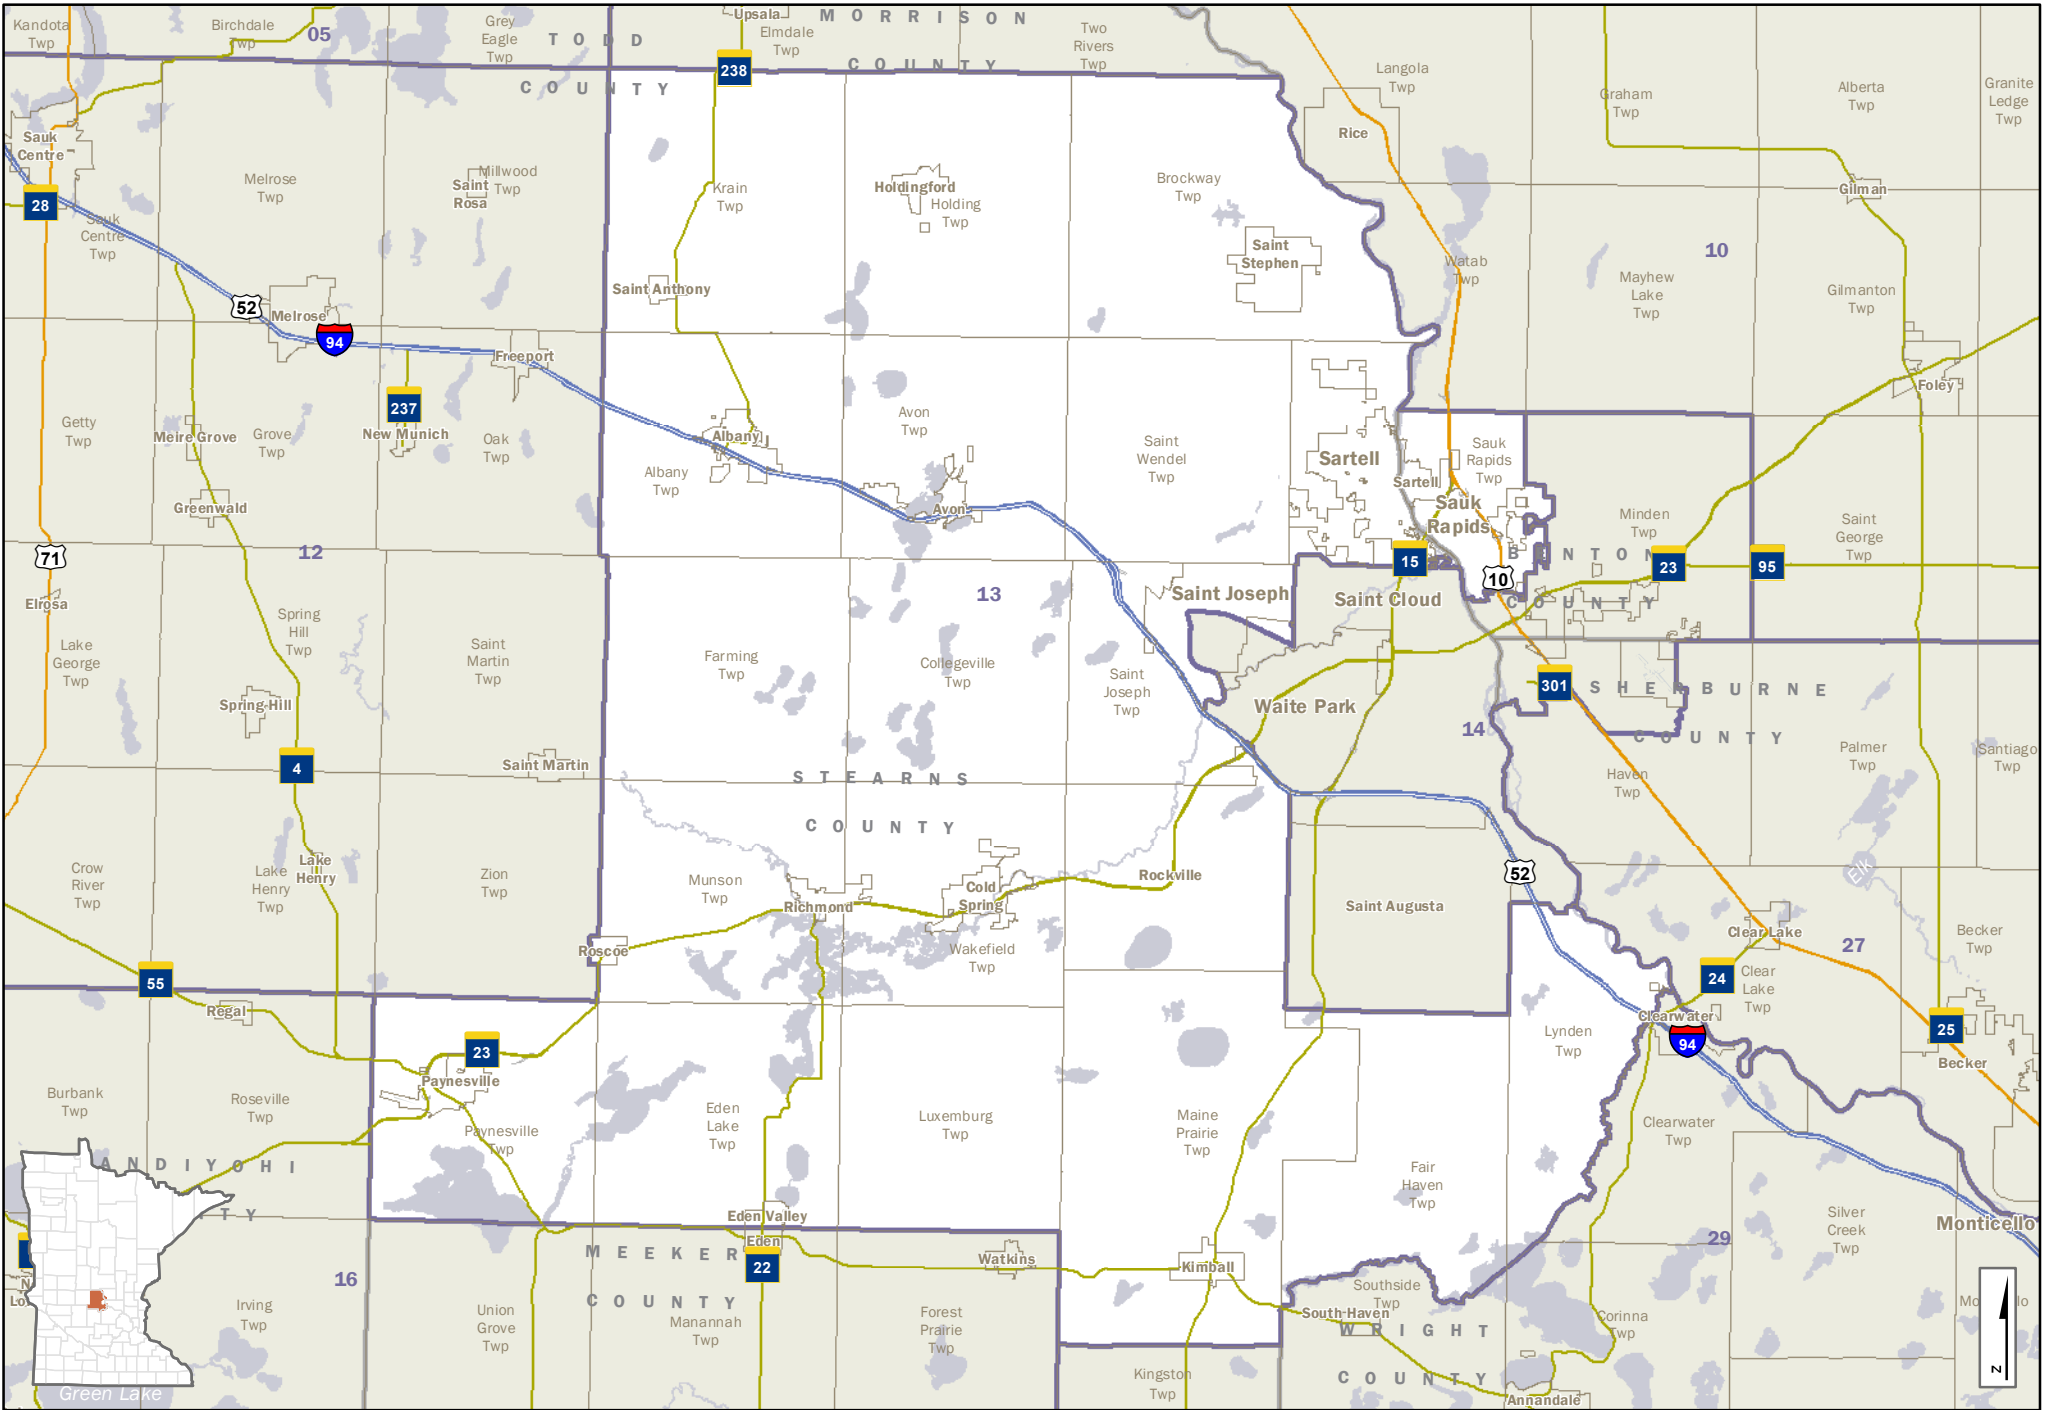

- CITY/TOWN NAME Cities and Towns
- 12 House Districts
- Counties
- Lakes & Streams

Senate District 12

Senate District 13

- Interstate Hwy
 - US Hwy
 - State Hwy
 - Ramps
 - County Road
 - Local Road
- | CITY-TOWN NAME | CITIES AND TOWNS |
|----------------|------------------|
| 14 | House Districts |
| | Counties |
| | Lakes & Streams |