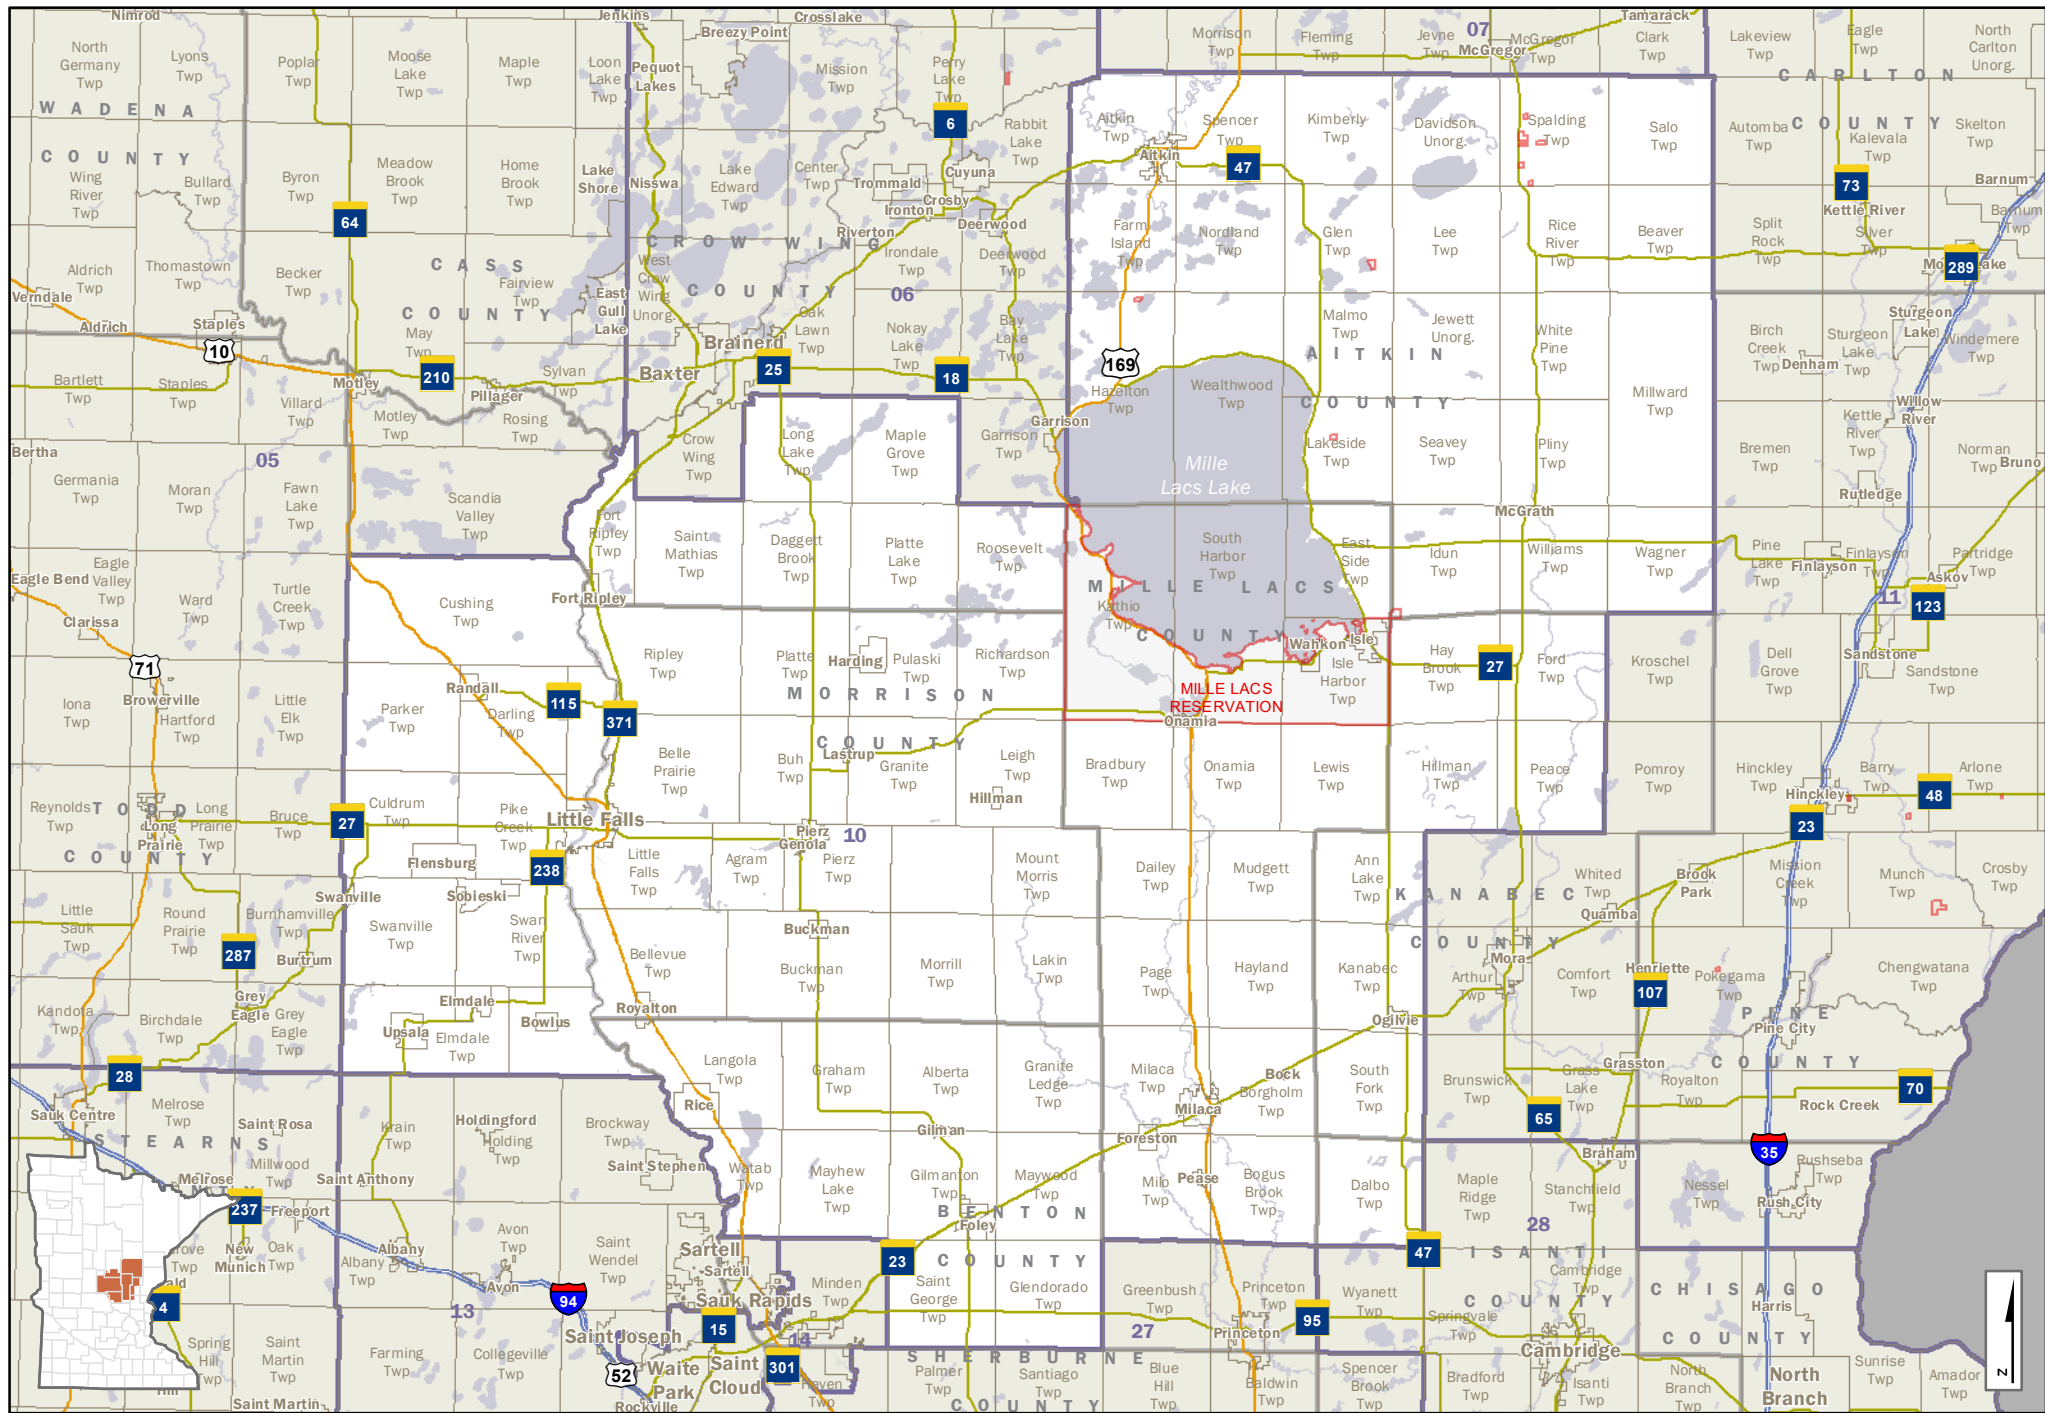

C:\Geodata\Mapsis\SenateDistricts\2020\mxd\A-Size\SenateDistricts_Landscape.mxd

Senate District 10

1. Interstate Hwy
   - US Hwy
   - State Hwy
   - Ramps
   - County Road
   - Local Road

CITY-TOWN NAME	Cities and Towns
10	House Districts
	Counties
	Lakes & Streams