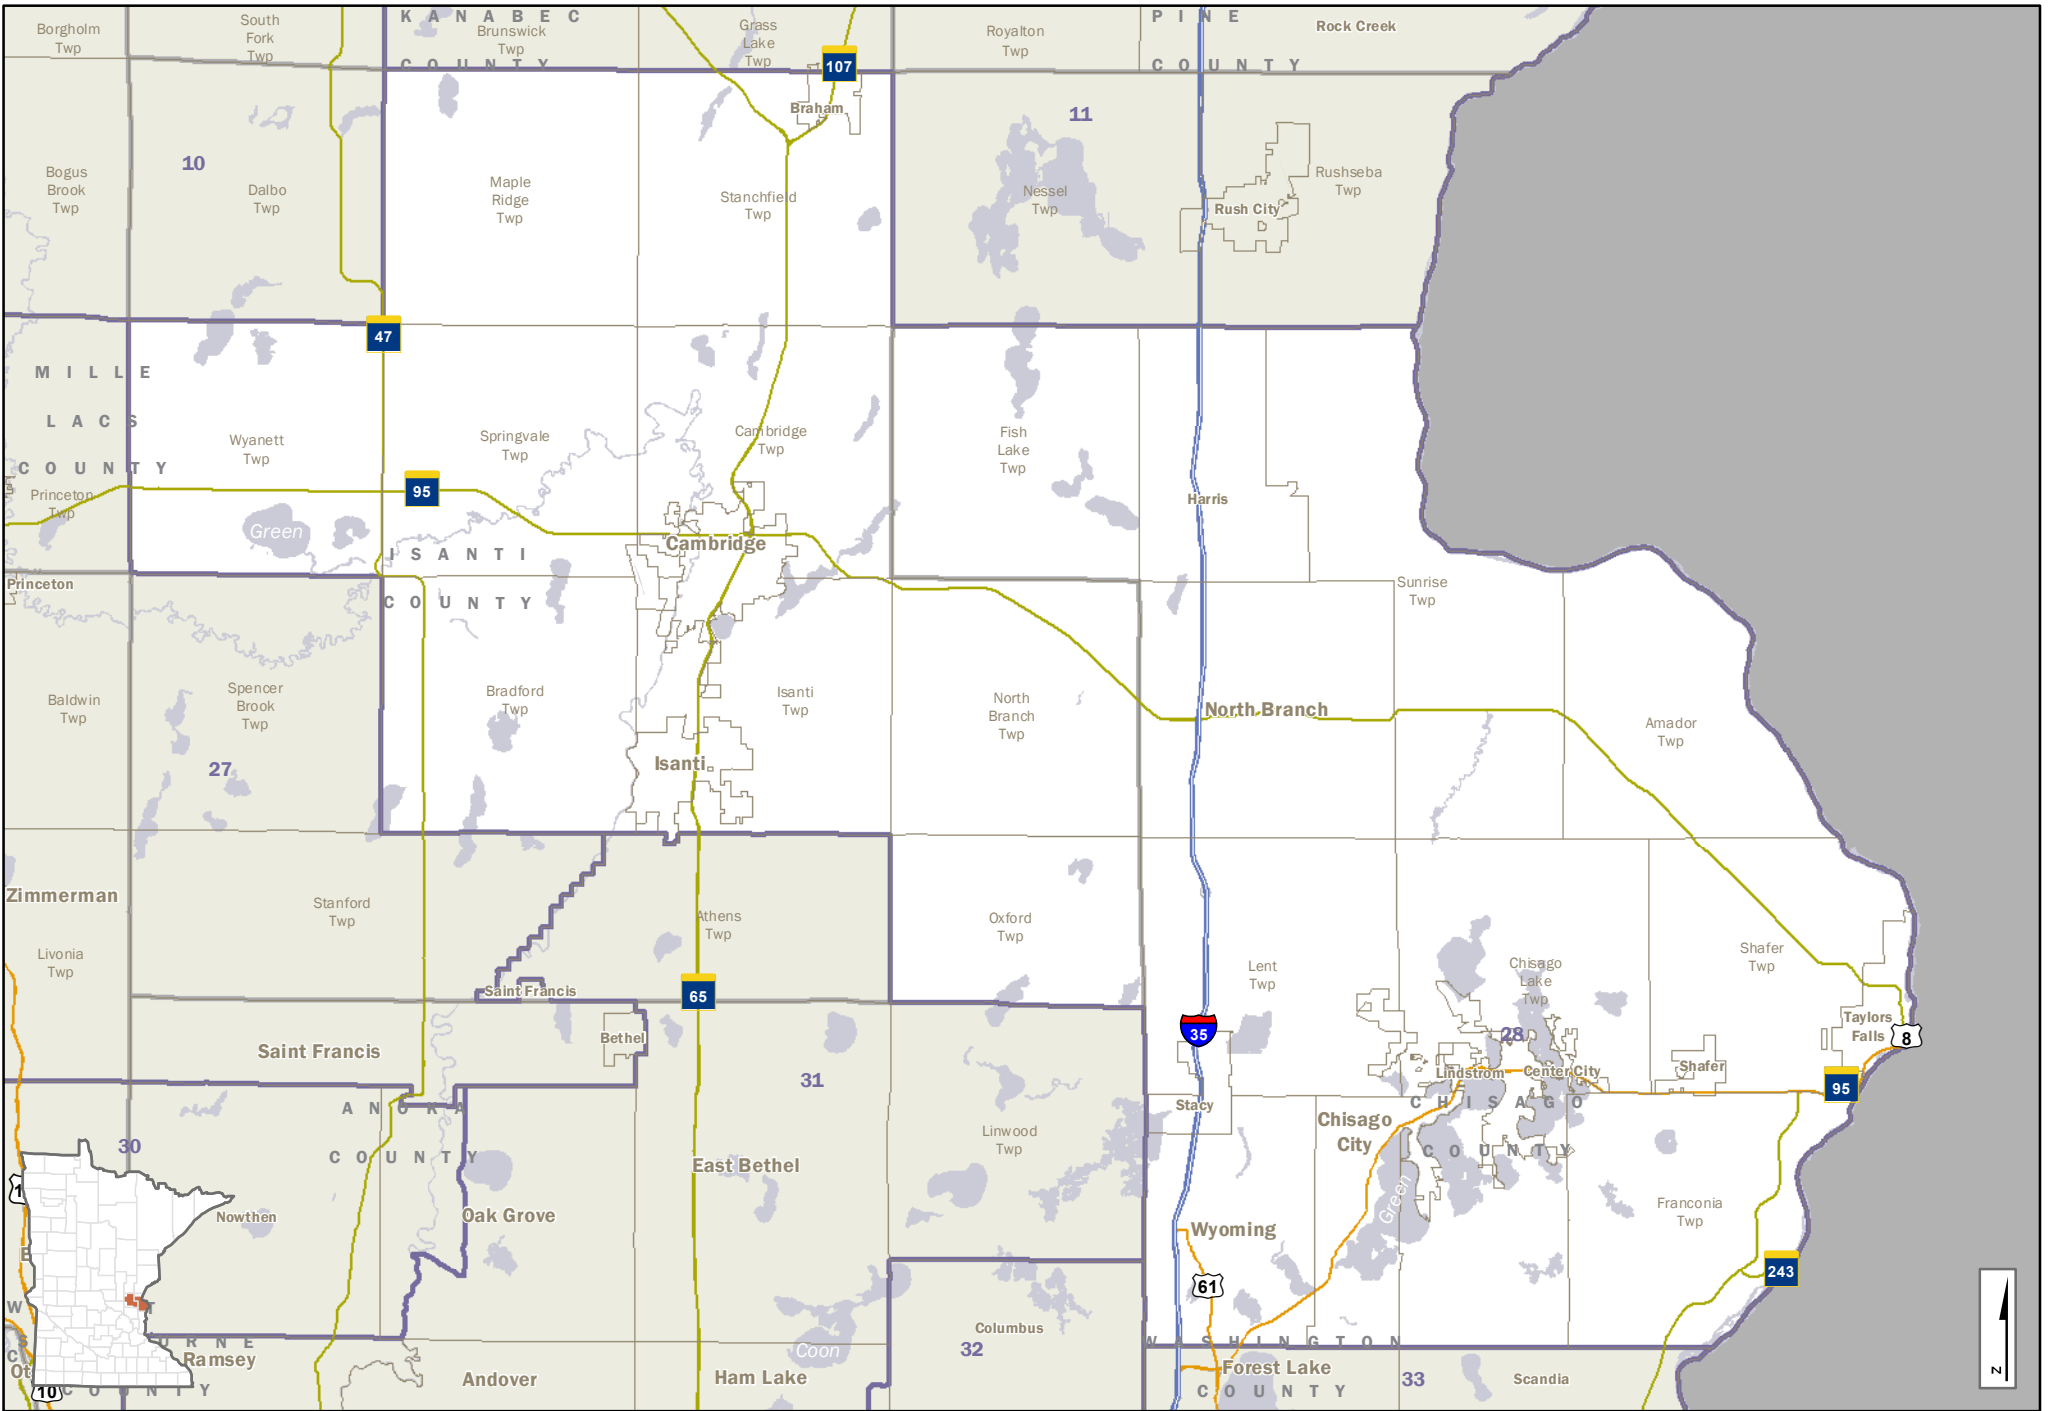

Senate District 26

- Interstate Hwy
- US Hwy
- State Hwy
- Ramps
- County Road
- Local Road
- CITY-TOWN NAME
- House Districts
- Counties
- Lakes & Streams

Senate District 27

- Interstate Hwy
 - US Hwy
 - State Hwy
 - Ramps
 - County Road
 - Local Road
- | | |
|----------------|------------------|
| CITY-TOWN NAME | Cities and Towns |
| 28 | House Districts |
| | Counties |
| | Lakes & Streams |