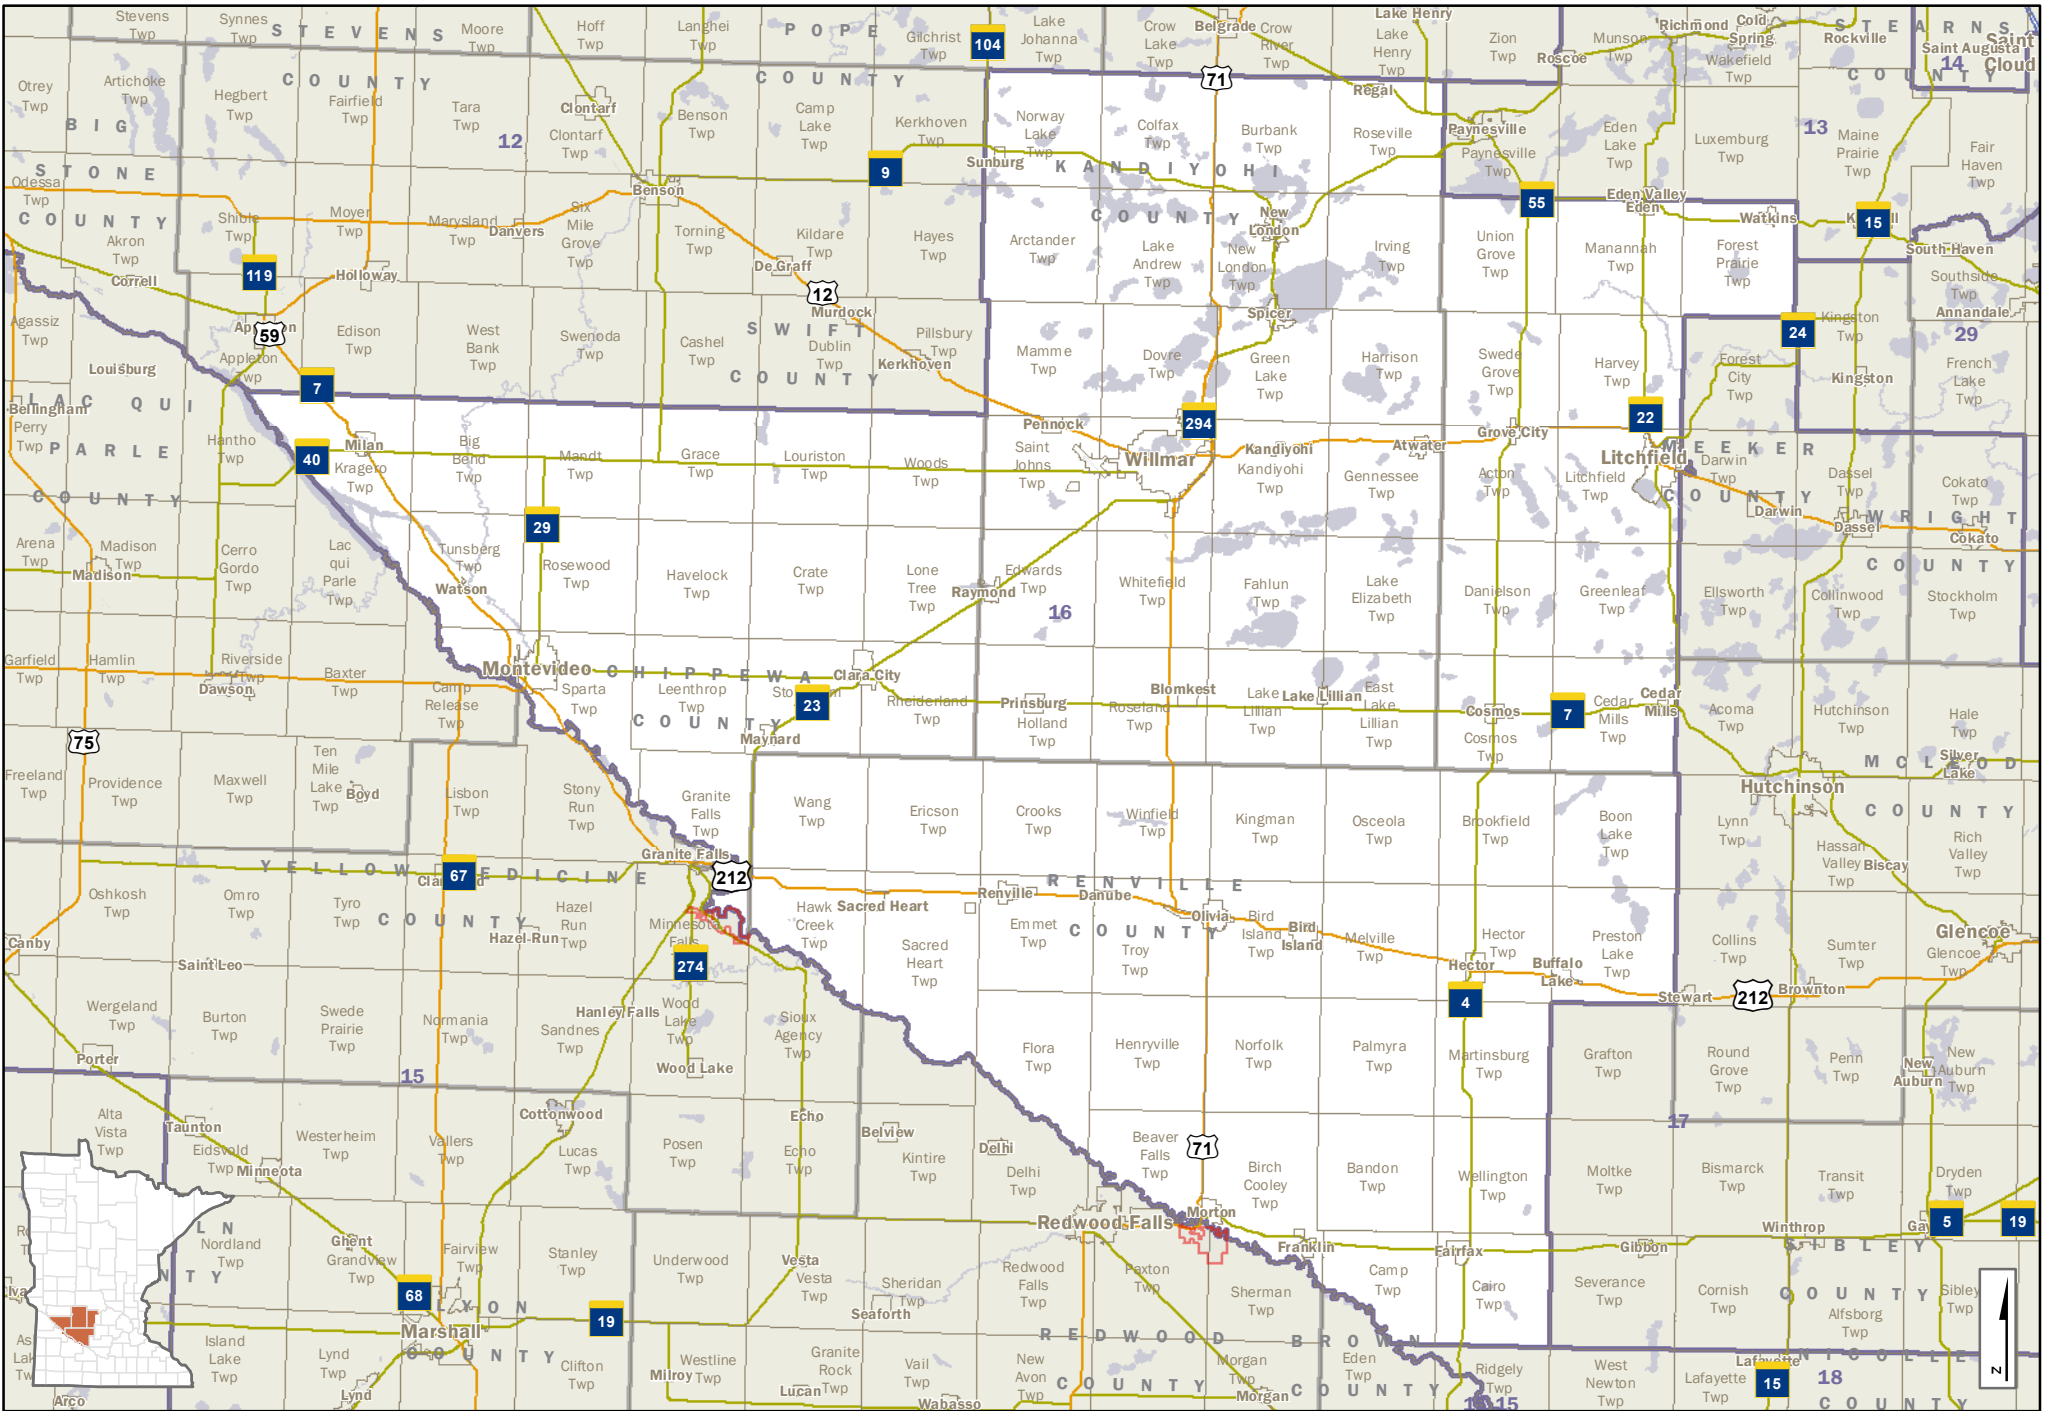

- CITY/TOWN NAME Cities and Towns
- 12 House Districts
- Counties
- Lakes & Streams

Senate District 12

Senate District 13

- Interstate Hwy
 - US Hwy
 - State Hwy
 - Ramps
 - County Road
 - Local Road
- | CITY-TOWN NAME | CITIES AND TOWNS |
|----------------|------------------|
| 14 | House Districts |
| | Counties |
| | Lakes & Streams |

Senate District 14

C:\Geodaten\Maps\Senate\user\kristi.Redick\2022\02\01\MapView\Senate\Districts - Print\at_vld.mxd

- Interstate Hwy
 - US Hwy
 - State Hwy
 - Ramps
 - County Road
 - Local Road
- | | |
|--|------------------|
| | CITY/TOWN NAME |
| | Cities and Towns |
| | House Districts |
| | Counties |
| | Lakes & Streams |

Senate District 15

C:\Geodata\MapInfo\SenateDistricts\SenDist2020\mx15-A-Size\SenateDistricts_Landscape.mxd.mxd

C:\Geodata\MapInfo\Senate\distric16\Size\Senate\Districts_Landscape.mxd

- Interstate Hwy
 - US Hwy
 - State Hwy
 - Ramps
 - County Road
 - Local Road
- | | | |
|----------------|--|------------------|
| CITY/TOWN NAME | 16 | Cities and Towns |
| | | House Districts |
| | | Counties |
| | | Lakes & Streams |

Senate District 18

Senate District 19

- Interstate Hwy
- US Hwy
- State Hwy
- Ramps
- County Road
- Local Road
- City-Town Name
- House Districts
- Counties
- Lakes & Streams

Senate District 20

- Interstate Hwy
 - US Hwy
 - State Hwy
 - Ramps
 - County Road
 - Local Road
- | | |
|--|-----------------|
| | CITY/TOWN NAME |
| | 20 |
| | House Districts |
| | Counties |
| | Lakes & Streams |