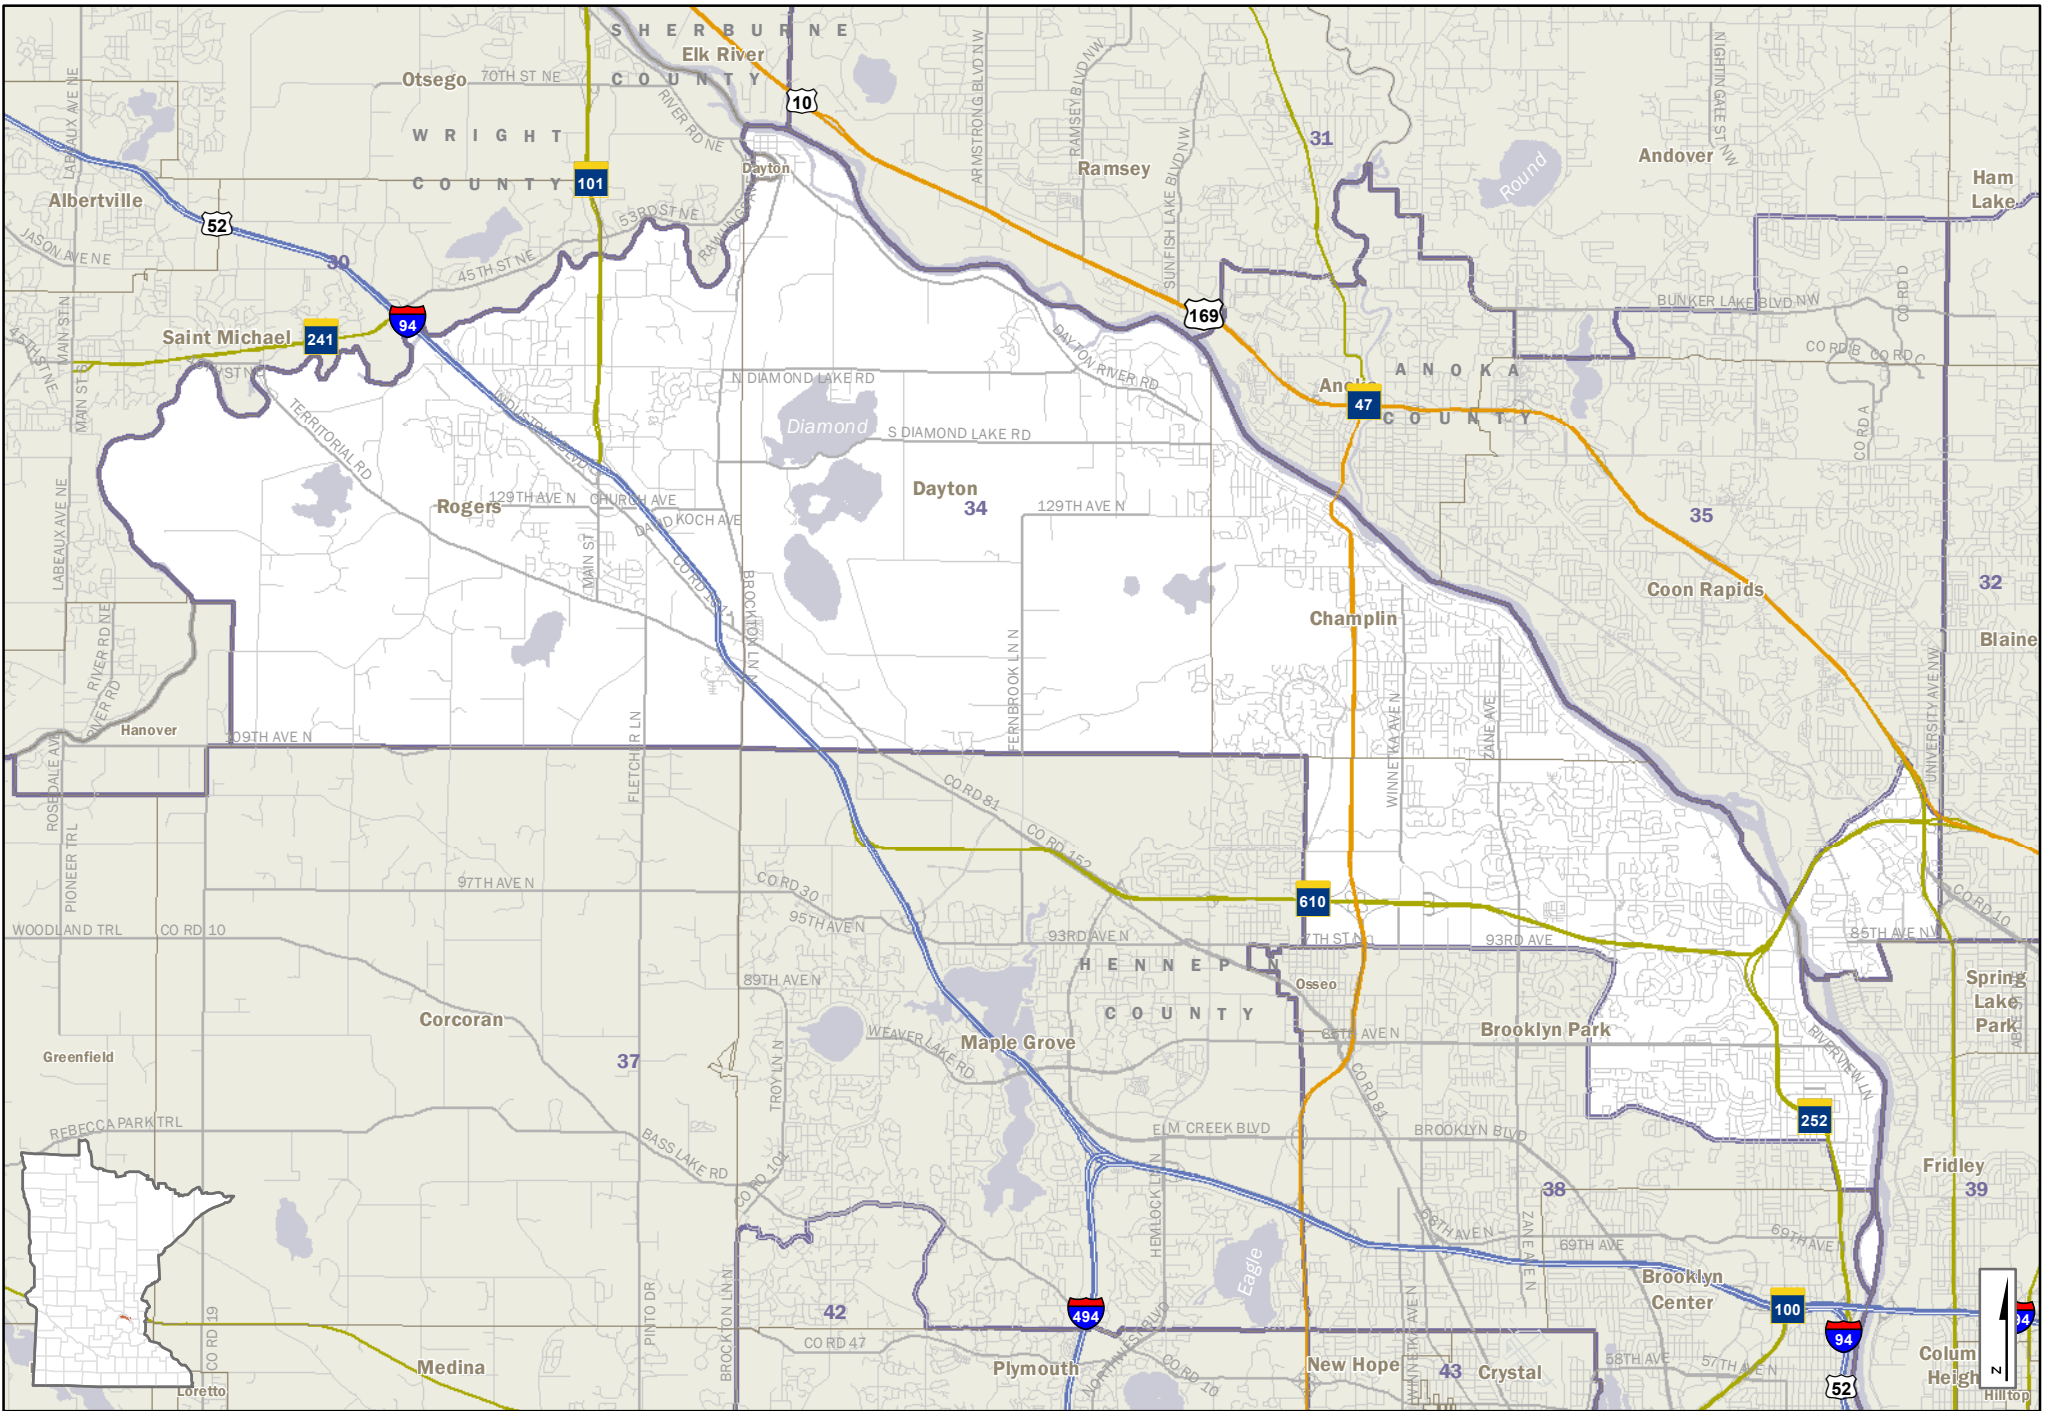

C:\Geodata\maps\SenateDistricts\Size\SenateDistricts_Landscape_md.mxd

Senate District 34

1. Interstate Hwy
   - US Hwy
   - State Hwy
   - Ramps
   - County Road
   - Local Road

	CITY-TOWN NAME	Cities and Towns
	34	House Districts
		Counties
		Lakes & Streams