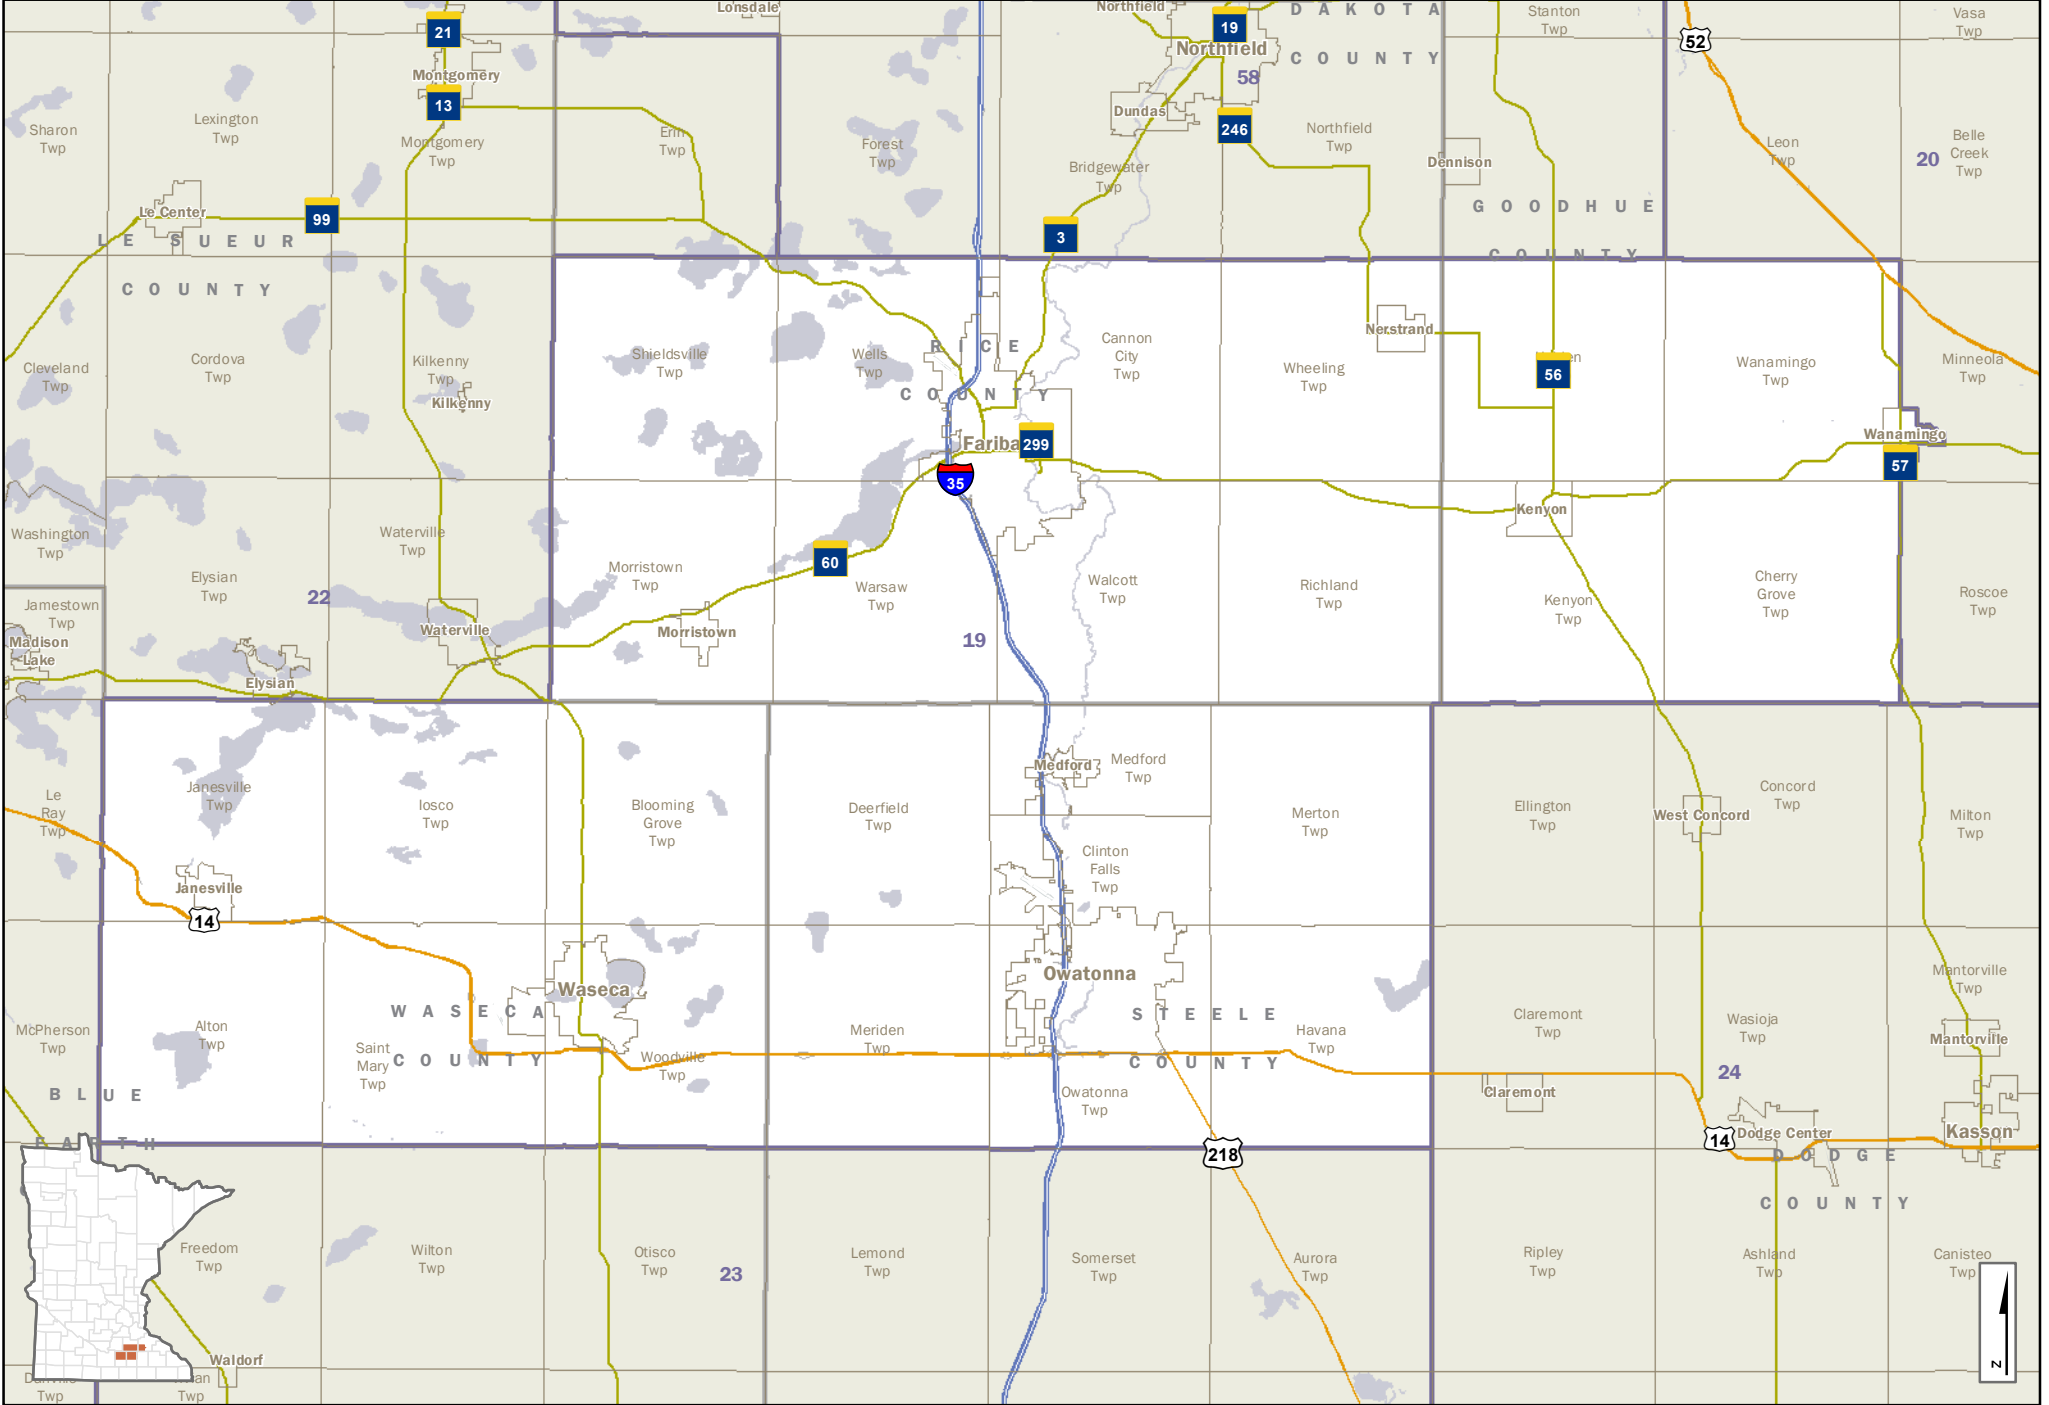

Senate District 17

C:\Geodata\Mapas\Senate\dist17\SenDist17_2022.aprx;v:\sw\scs\Senate\Di\srcs_P\ortho\vid.mxd

C:\Geodata\Maps\Senate\Districts\2020\mx1\A-Size\Senate\Districts_Landscape_mxd.mxd

- Interstate Hwy
 - US Hwy
 - State Hwy
 - Ramps
 - County Road
 - Local Road
- | | |
|----------------|------------------|
| CITY-TOWN NAME | Cities and Towns |
| 18 | House Districts |
| | Counties |
| | Lakes & Streams |

Senate District 18

Senate District 19

- Interstate Hwy
- US Hwy
- State Hwy
- Ramps
- County Road
- Local Road
- City-Town Name
- House Districts
- Counties
- Lakes & Streams

Senate District 20

- Interstate Hwy
 - US Hwy
 - State Hwy
 - Ramps
 - County Road
 - Local Road
- | | |
|--|-----------------|
| | CITY/TOWN NAME |
| | 20 |
| | House Districts |
| | Counties |
| | Lakes & Streams |