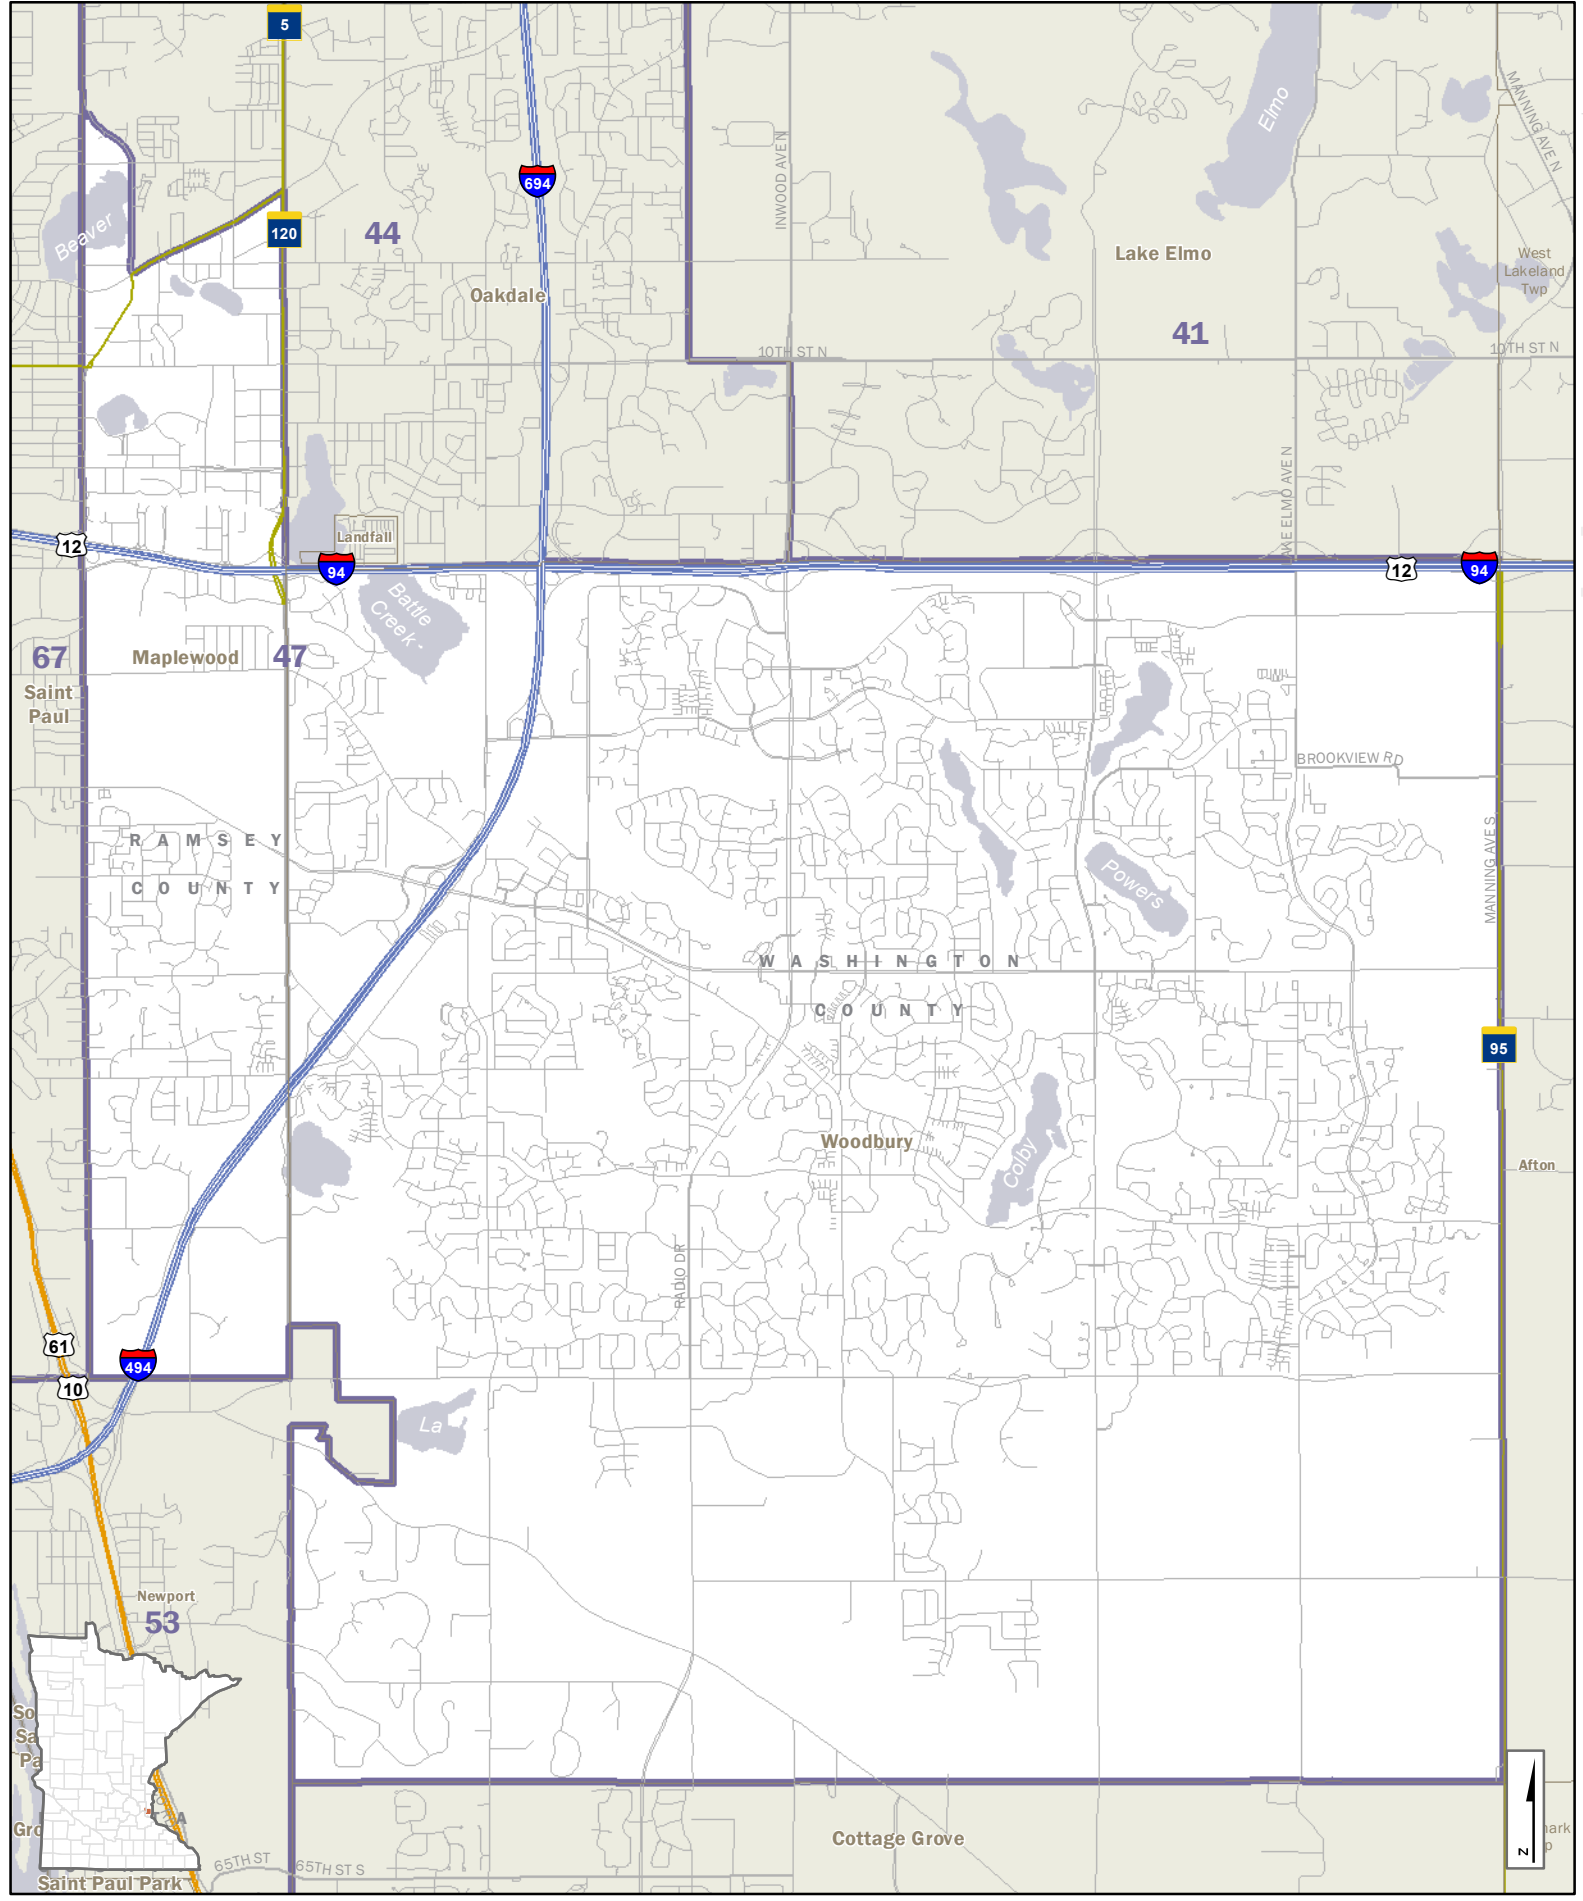

1. Interstate Hwy
   - US Hwy
   - State Hwy
   - Ramps
   - County Road
   - Local Road

CITY-TOWN NAME	Cities and Towns
47	House Districts
	Counties
	Lakes & Streams

Senate District 47