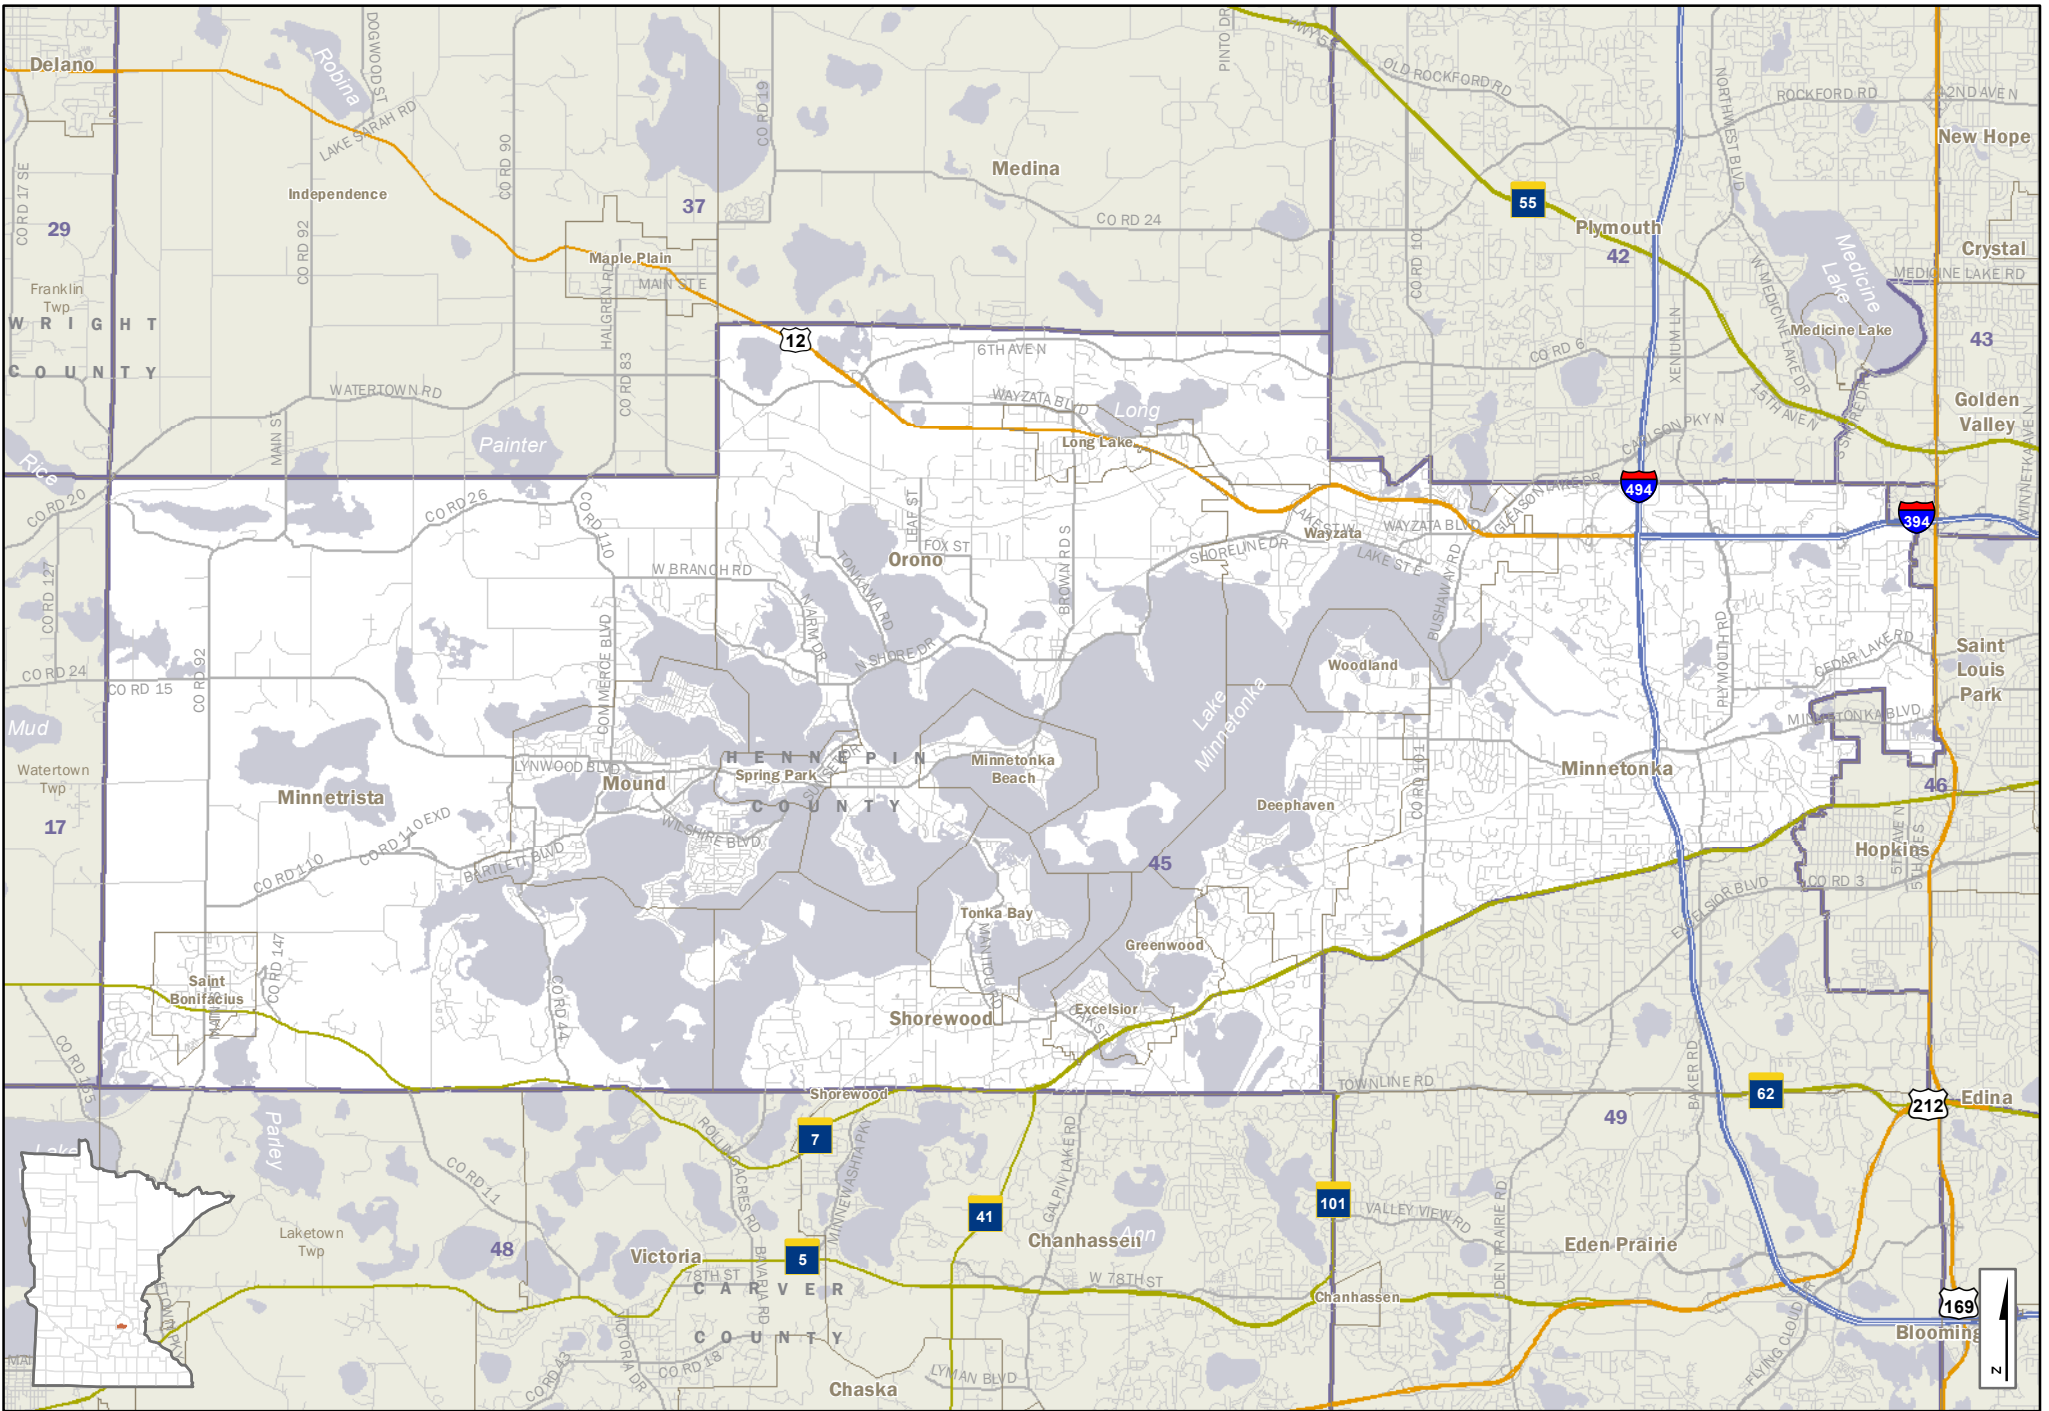

1. Interstate Hwy
   - US Hwy
   - State Hwy
   - Ramps
   - County Road
   - Local Road

	CITY-TOWN NAME
	45
	COUNTIES
	LAKES & STREAMS

3. Cities and Towns
   - House Districts
   - Counties
   - Lakes & Streams

Senate District 45

C:\Geodata\MapInfo\SenateDistricts\2020\mxd\A-Size\SenateDistricts_Landscape.mxd