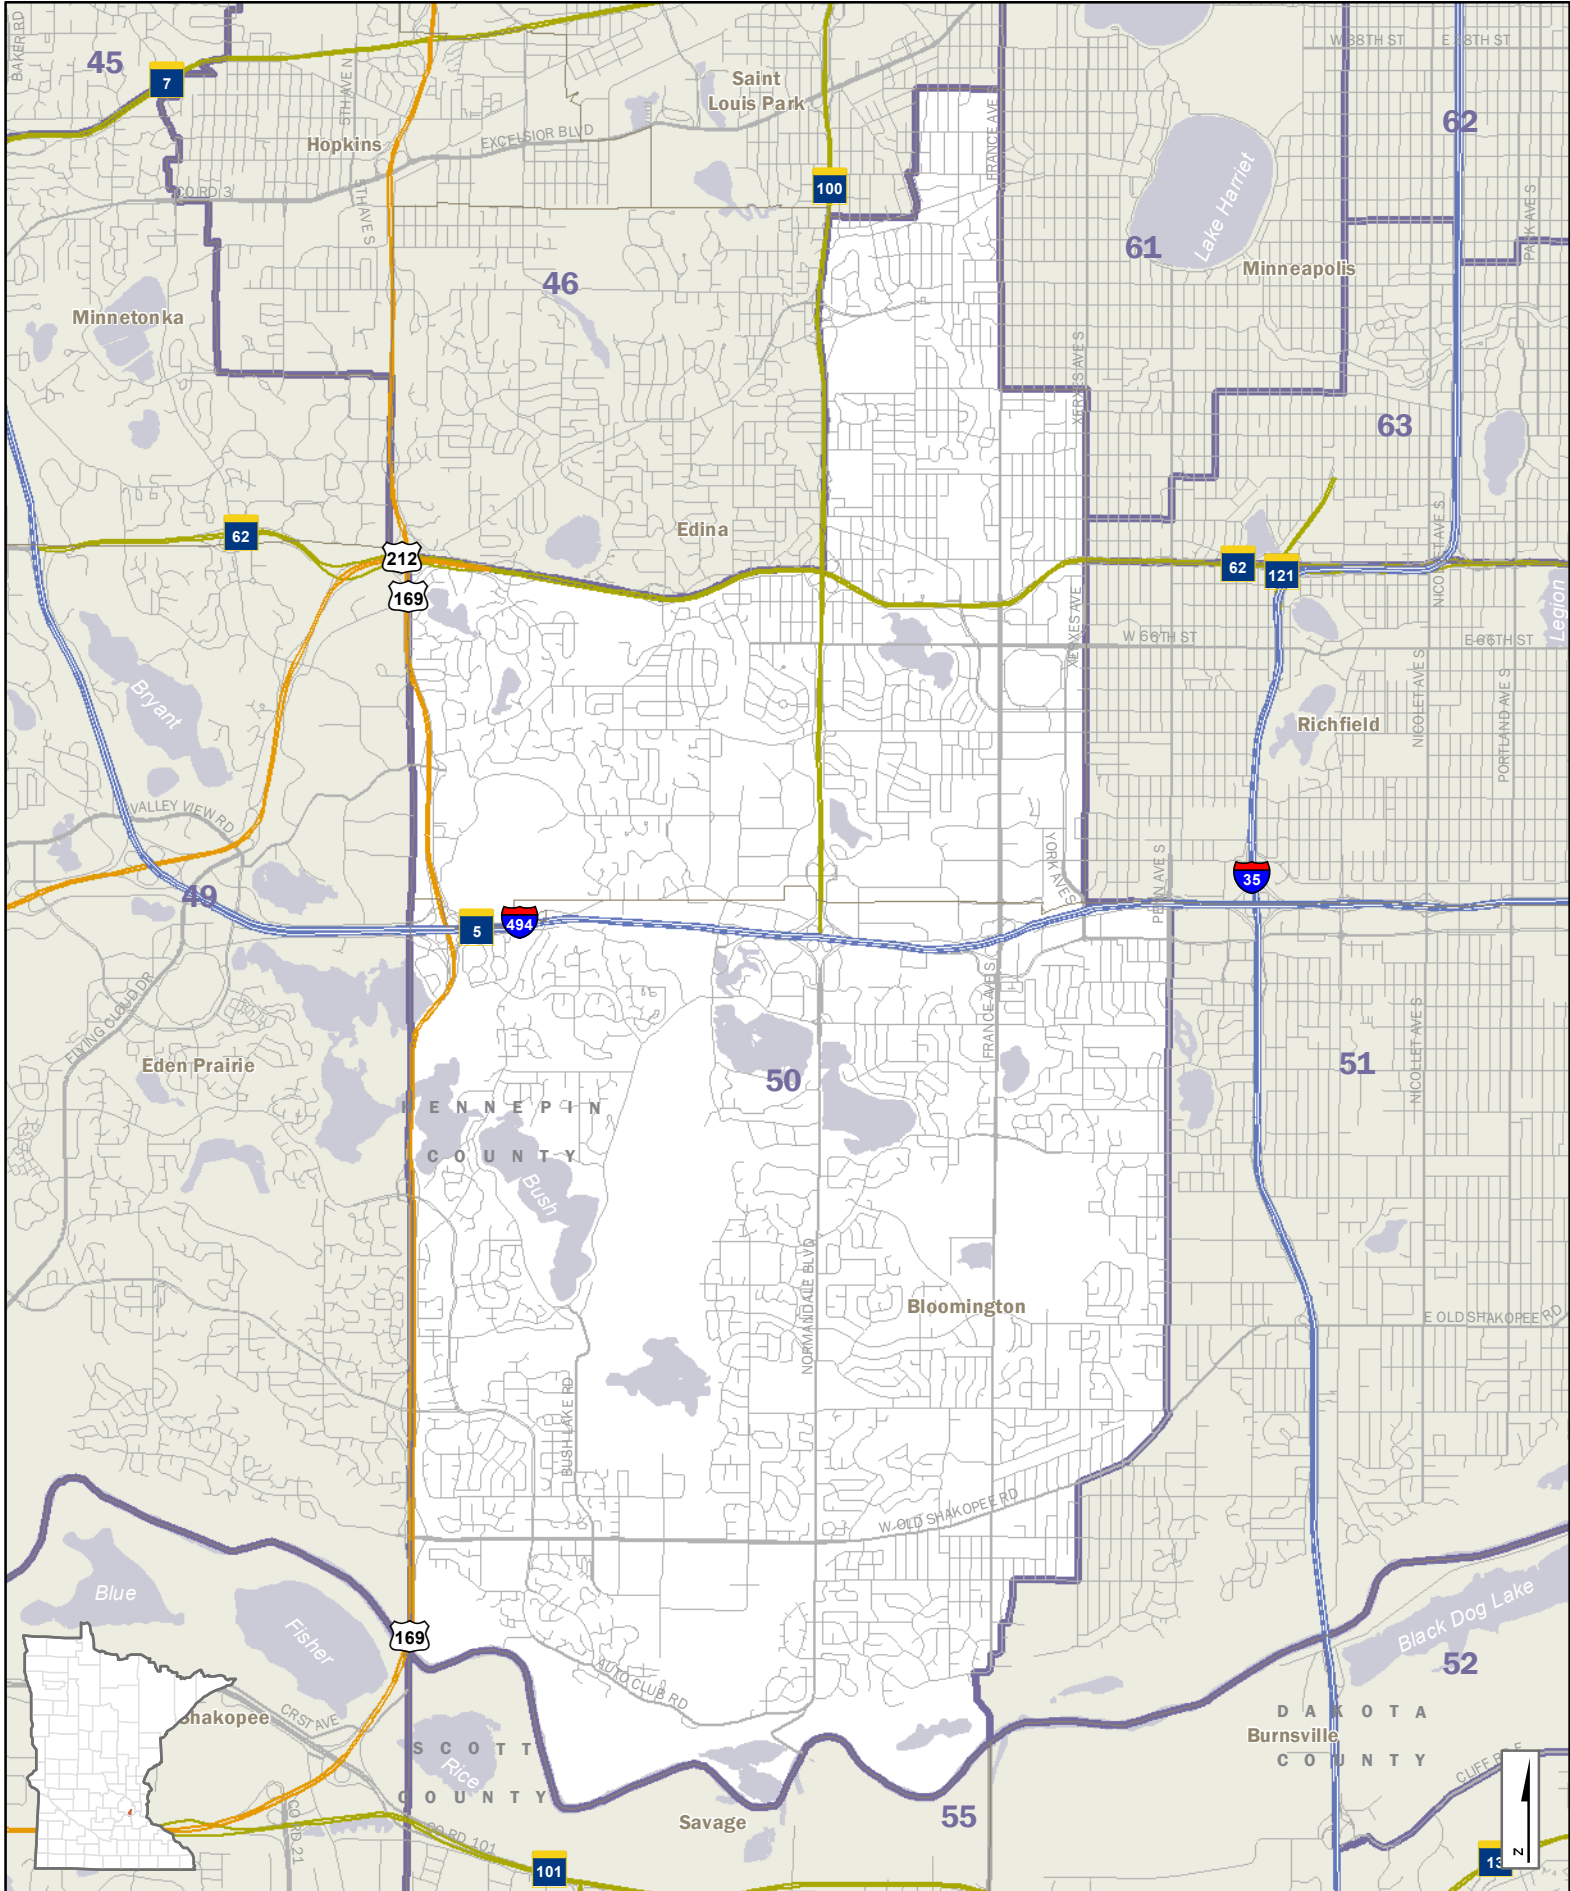

1. Interstate Hwy
   - US Hwy
   - State Hwy
   - Ramps
   - County Road
   - Local Road

	CITY-TOWN NAME	Cities and Towns
		House Districts
		Counties
		Lakes & Streams

Senate District 50