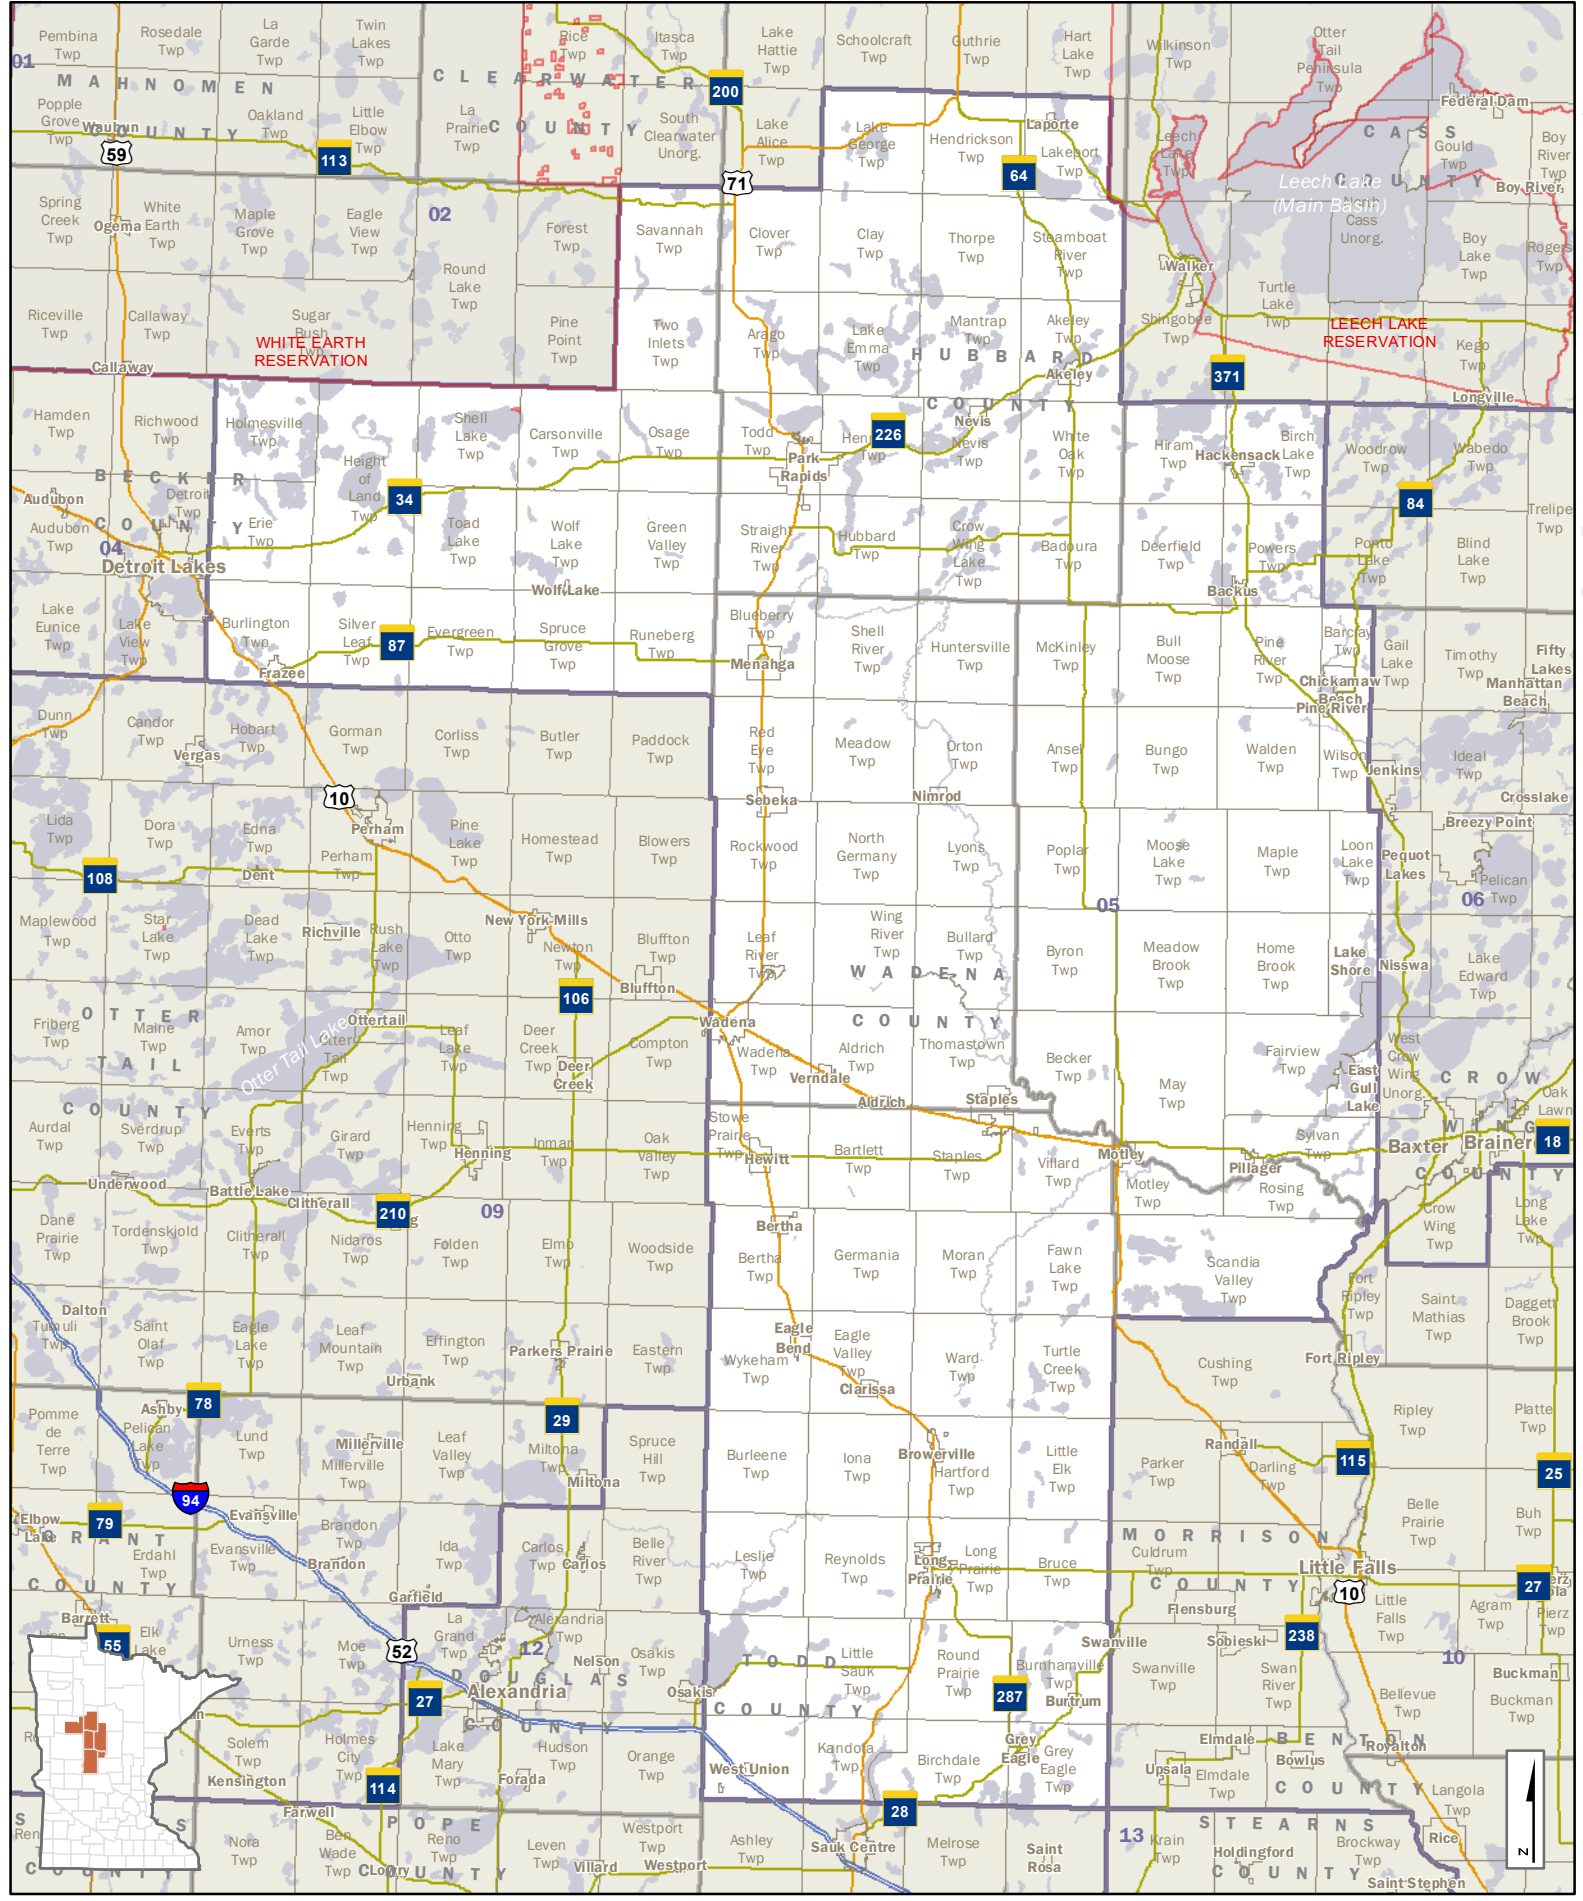

Minnesota Senate Districts

This map shows the Legislative Districts ordered by the Minnesota Supreme Court Special Redistricting Panel in the matter of Watson, et al, Sachs, et al v. Simon, et al (A21-0243, A21-0546), on February 15, 2022.

L2022

Minnesota Senate Districts

L2022 Metro Area

This map shows the Legislative Districts ordered by the Minnesota Supreme Court Special Redistricting Panel in the matter of Watson, et al, Sachs, et al v. Simon, et al (A21-0243, A21-0546), on February 15, 2022.

Senate District 02

C:\Geodatabase\Senate\dist\02\Red\Red02_2022.mxd

- Interstate Hwy
 - US Hwy
 - State Hwy
 - Ramps
 - County Road
 - Local Road
- | | | |
|--|----------------|------------------|
| | CITY/TOWN NAME | Cities and Towns |
| | 03 | House Districts |
| | | Counties |
| | | Lakes & Streams |

Senate District 03

- Interstate Hwy
 - US Hwy
 - State Hwy
 - Ramps
 - County Road
 - Local Road
- | | |
|----------------|------------------|
| CITY/TOWN NAME | Cities and Towns |
| 05 | House Districts |
| | Counties |
| | Lakes & Streams |