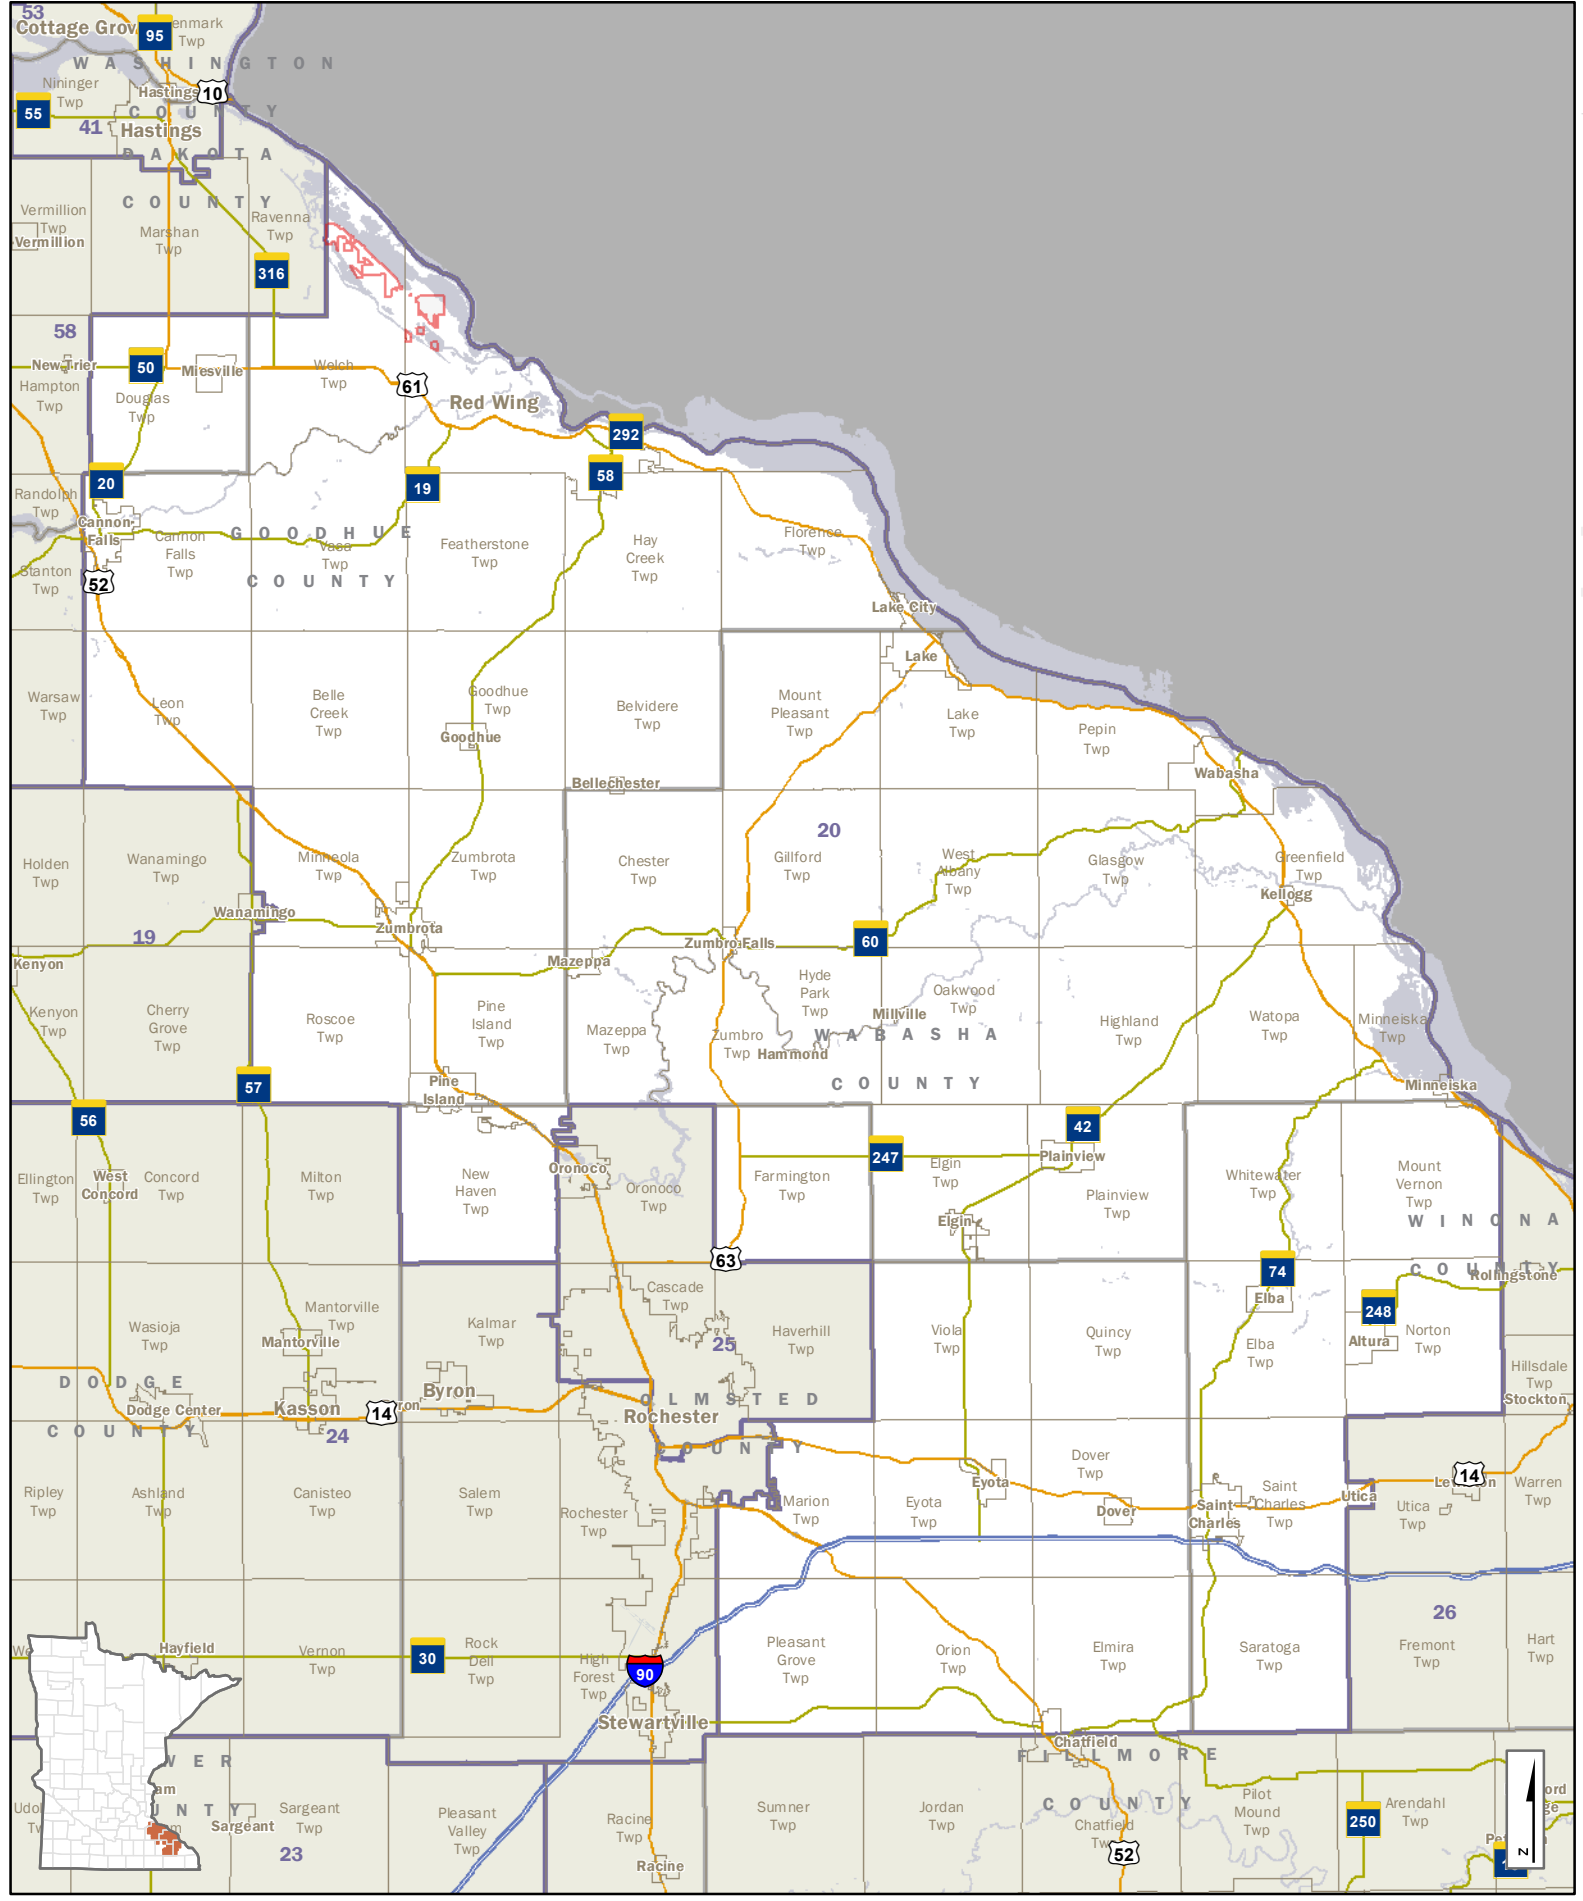

Senate District 18

Senate District 19

- Interstate Hwy
- US Hwy
- State Hwy
- Ramps
- County Road
- Local Road
- City-Town Name
- House Districts
- Counties
- Lakes & Streams

Senate District 20

- Interstate Hwy
 - US Hwy
 - State Hwy
 - Ramps
 - County Road
 - Local Road
- | | |
|--|-----------------|
| | CITY/TOWN NAME |
| | 20 |
| | House Districts |
| | Counties |
| | Lakes & Streams |