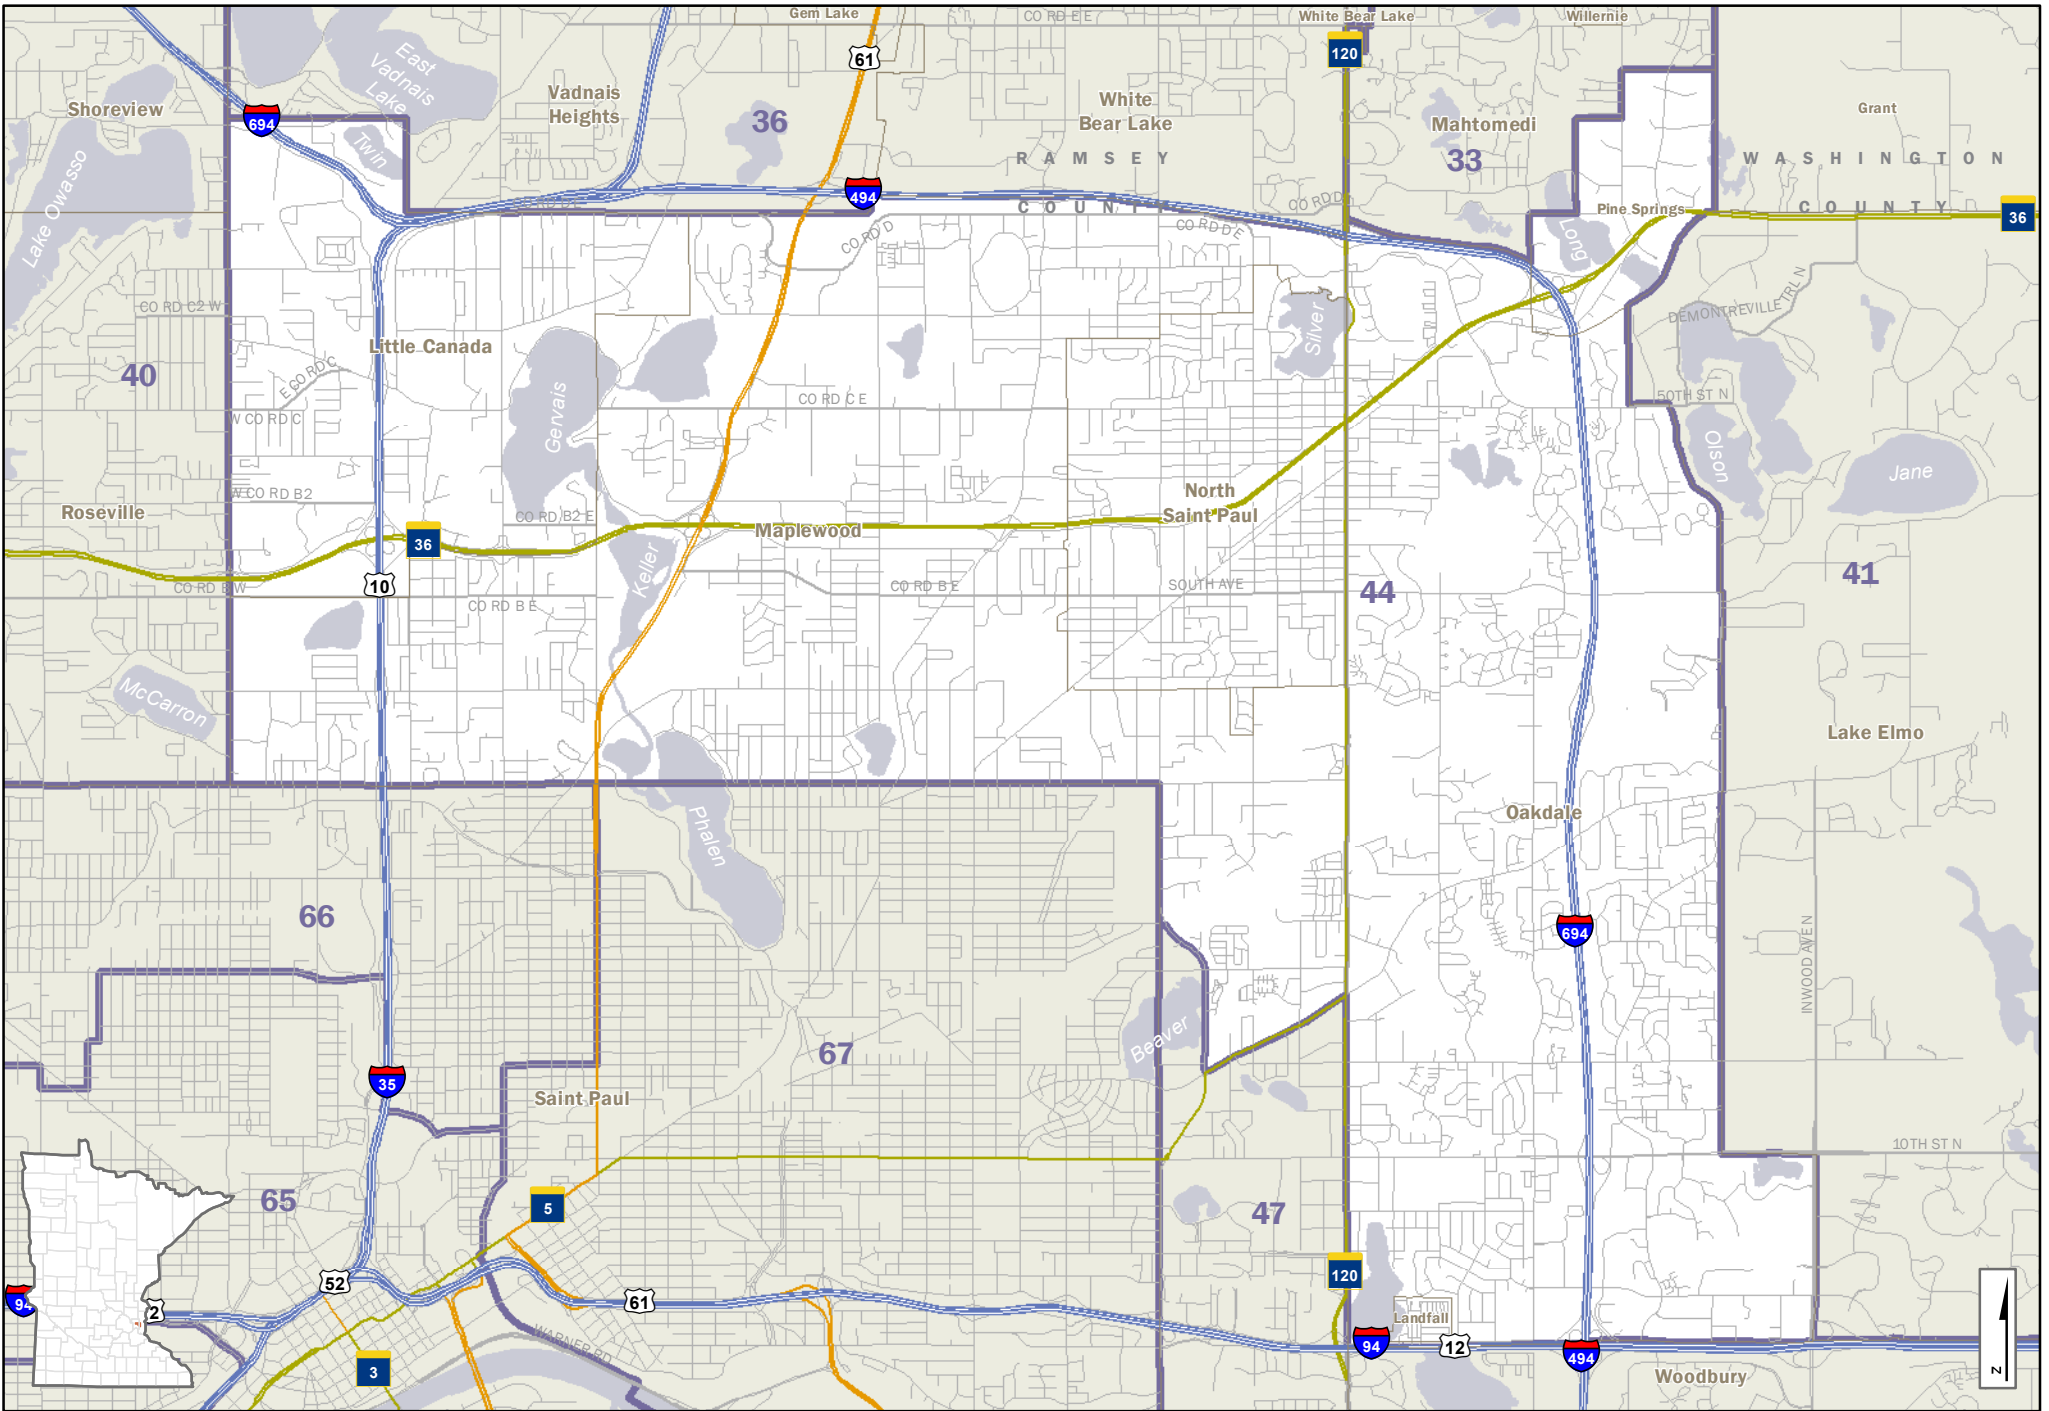

1. Interstate Hwy
   - US Hwy
   - State Hwy
   - Ramps
   - County Road
   - Local Road

	CITY-TOWN NAME	Cities and Towns
	44	House Districts
		Counties
		Lakes & Streams

Senate District 44