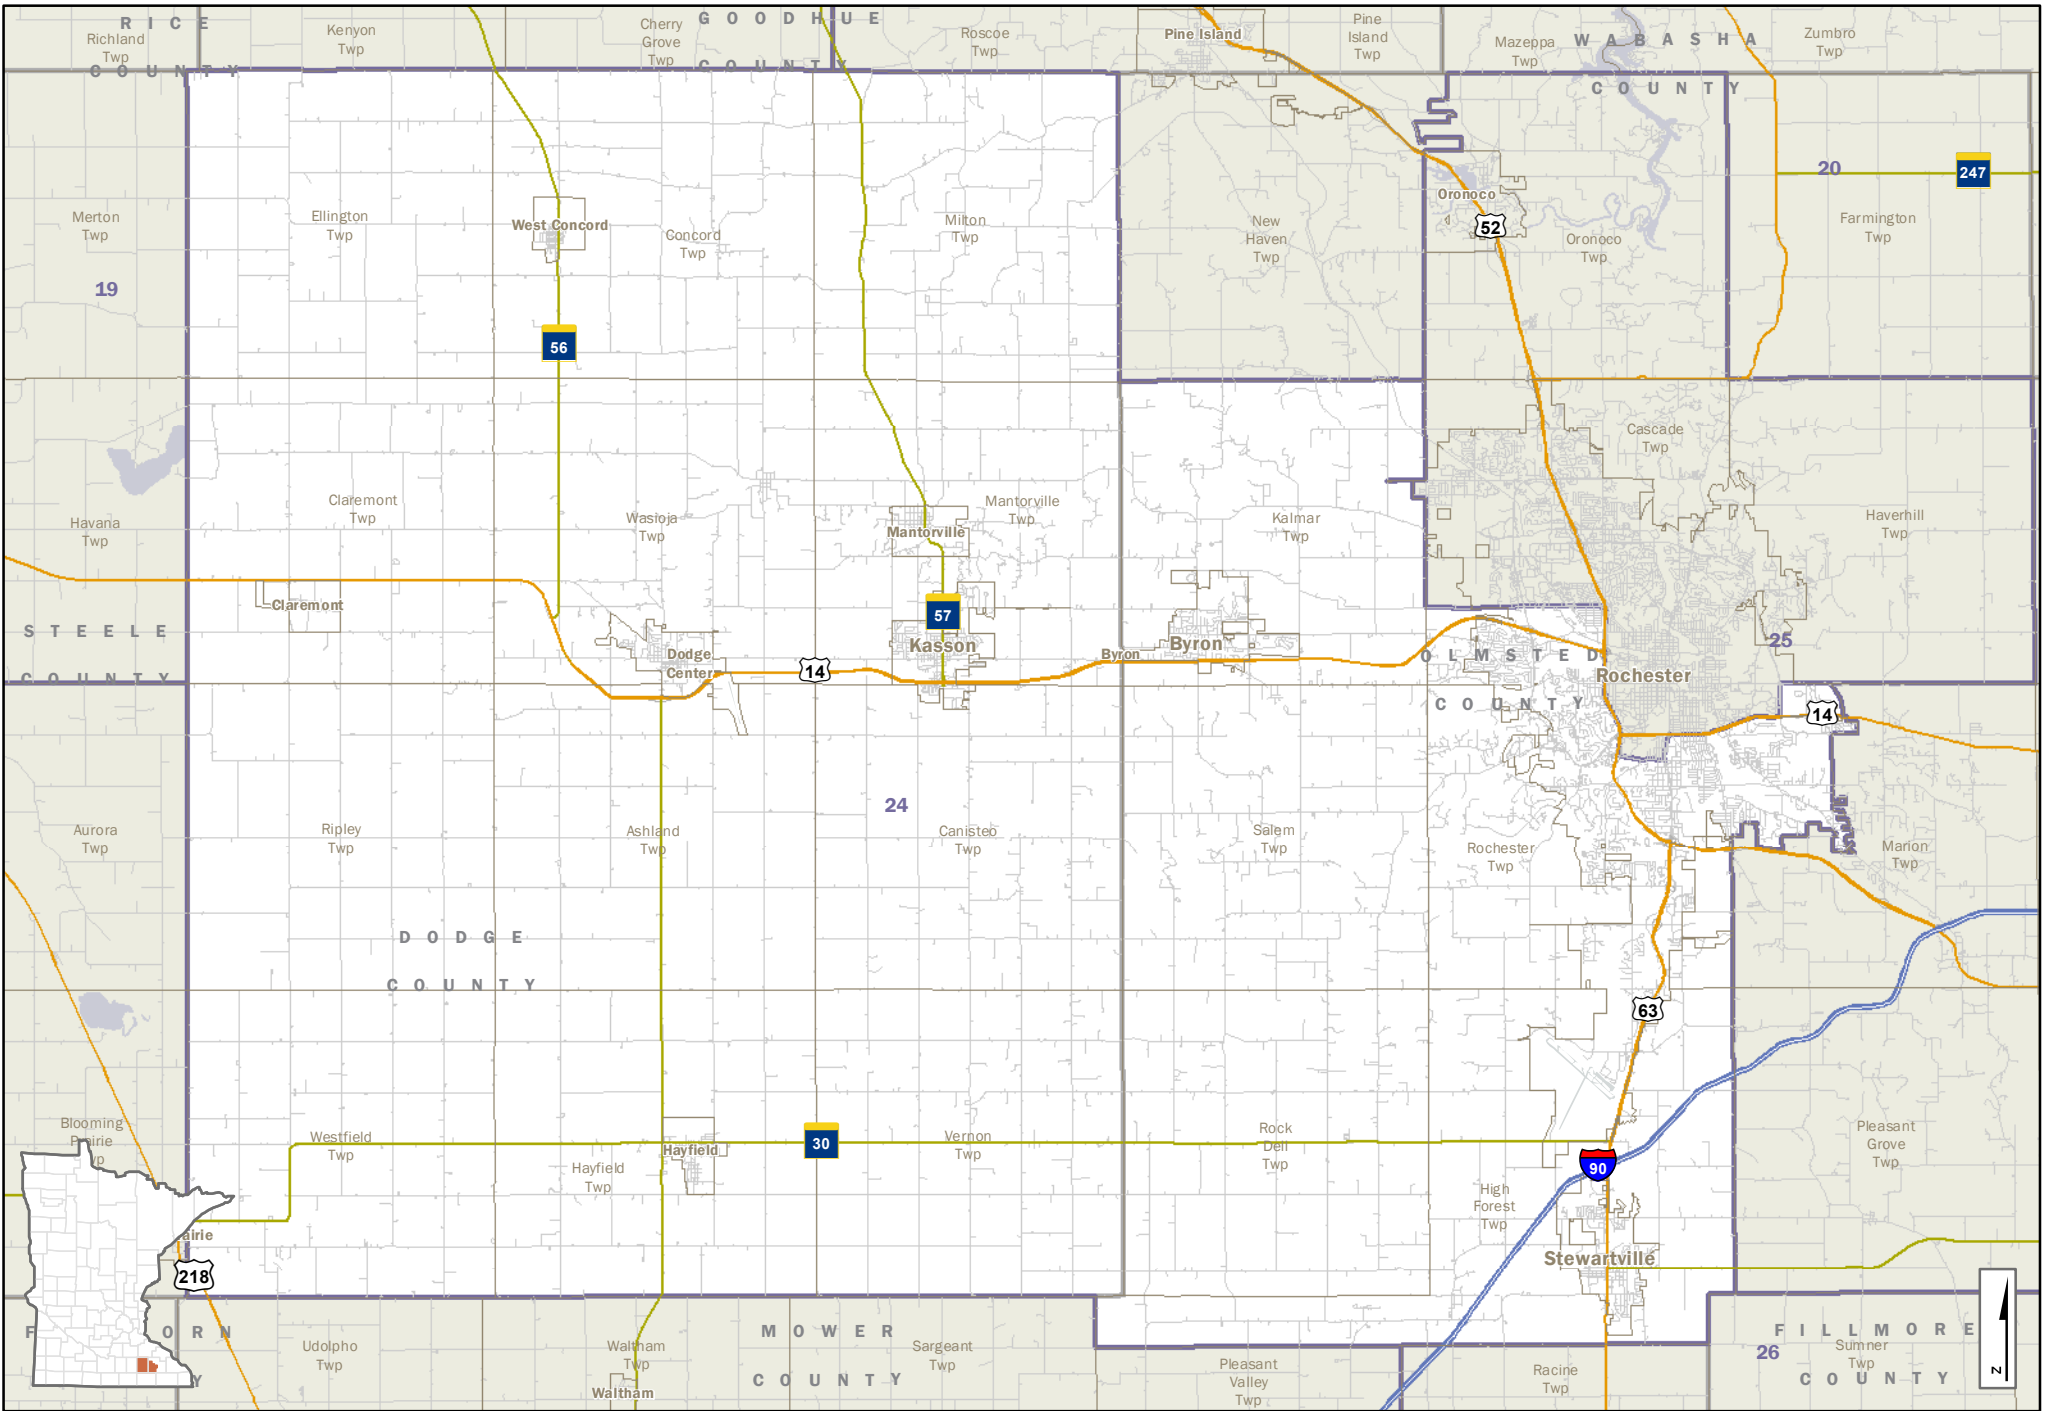

Senate District 18

Senate District 19

- Interstate Hwy
- US Hwy
- State Hwy
- Ramps
- County Road
- Local Road
- City-Town Name
- House Districts
- Counties
- Lakes & Streams

Senate District 20

- Interstate Hwy
 - US Hwy
 - State Hwy
 - Ramps
 - County Road
 - Local Road
- | | |
|--|-----------------|
| | CITY/TOWN NAME |
| | 20 |
| | House Districts |
| | Counties |
| | Lakes & Streams |

Senate District 21

C:\Geodata\MapInfo\Senate\distric_21\Size\Senate\Districts_Landscape.mxd.mxd

- Interstate Hwy
 - US Hwy
 - State Hwy
 - Ramps
 - County Road
 - Local Road
- | | |
|--|----------------|
| | CITY/TOWN NAME |
| | 23 |
| | |
- Cities and Towns
 - House Districts
 - Counties
 - Lakes & Streams

Senate District 23

C:\Geodata\Maps\Senate\distric...Size\Senate\Districts_Landscape_vtd.mxd

C:\Geodaten\Maps\Senate\distric\c\Size\Senate\Districts_Landscape_md.mxd

Interstate Hwy	CITY-TOWN NAME	Cities and Towns
US Hwy	24	House Districts
State Hwy		Counties
Ramps		Lakes & Streams
County Road		
Local Road		

Senate District 24

- Interstate Hwy
 - US Hwy
 - State Hwy
 - Ramps
 - County Road
 - Local Road
- | | |
|----------------|------------------|
| CITY-TOWN NAME | Cities and Towns |
| 25 | House Districts |
| | Counties |
| | Lakes & Streams |