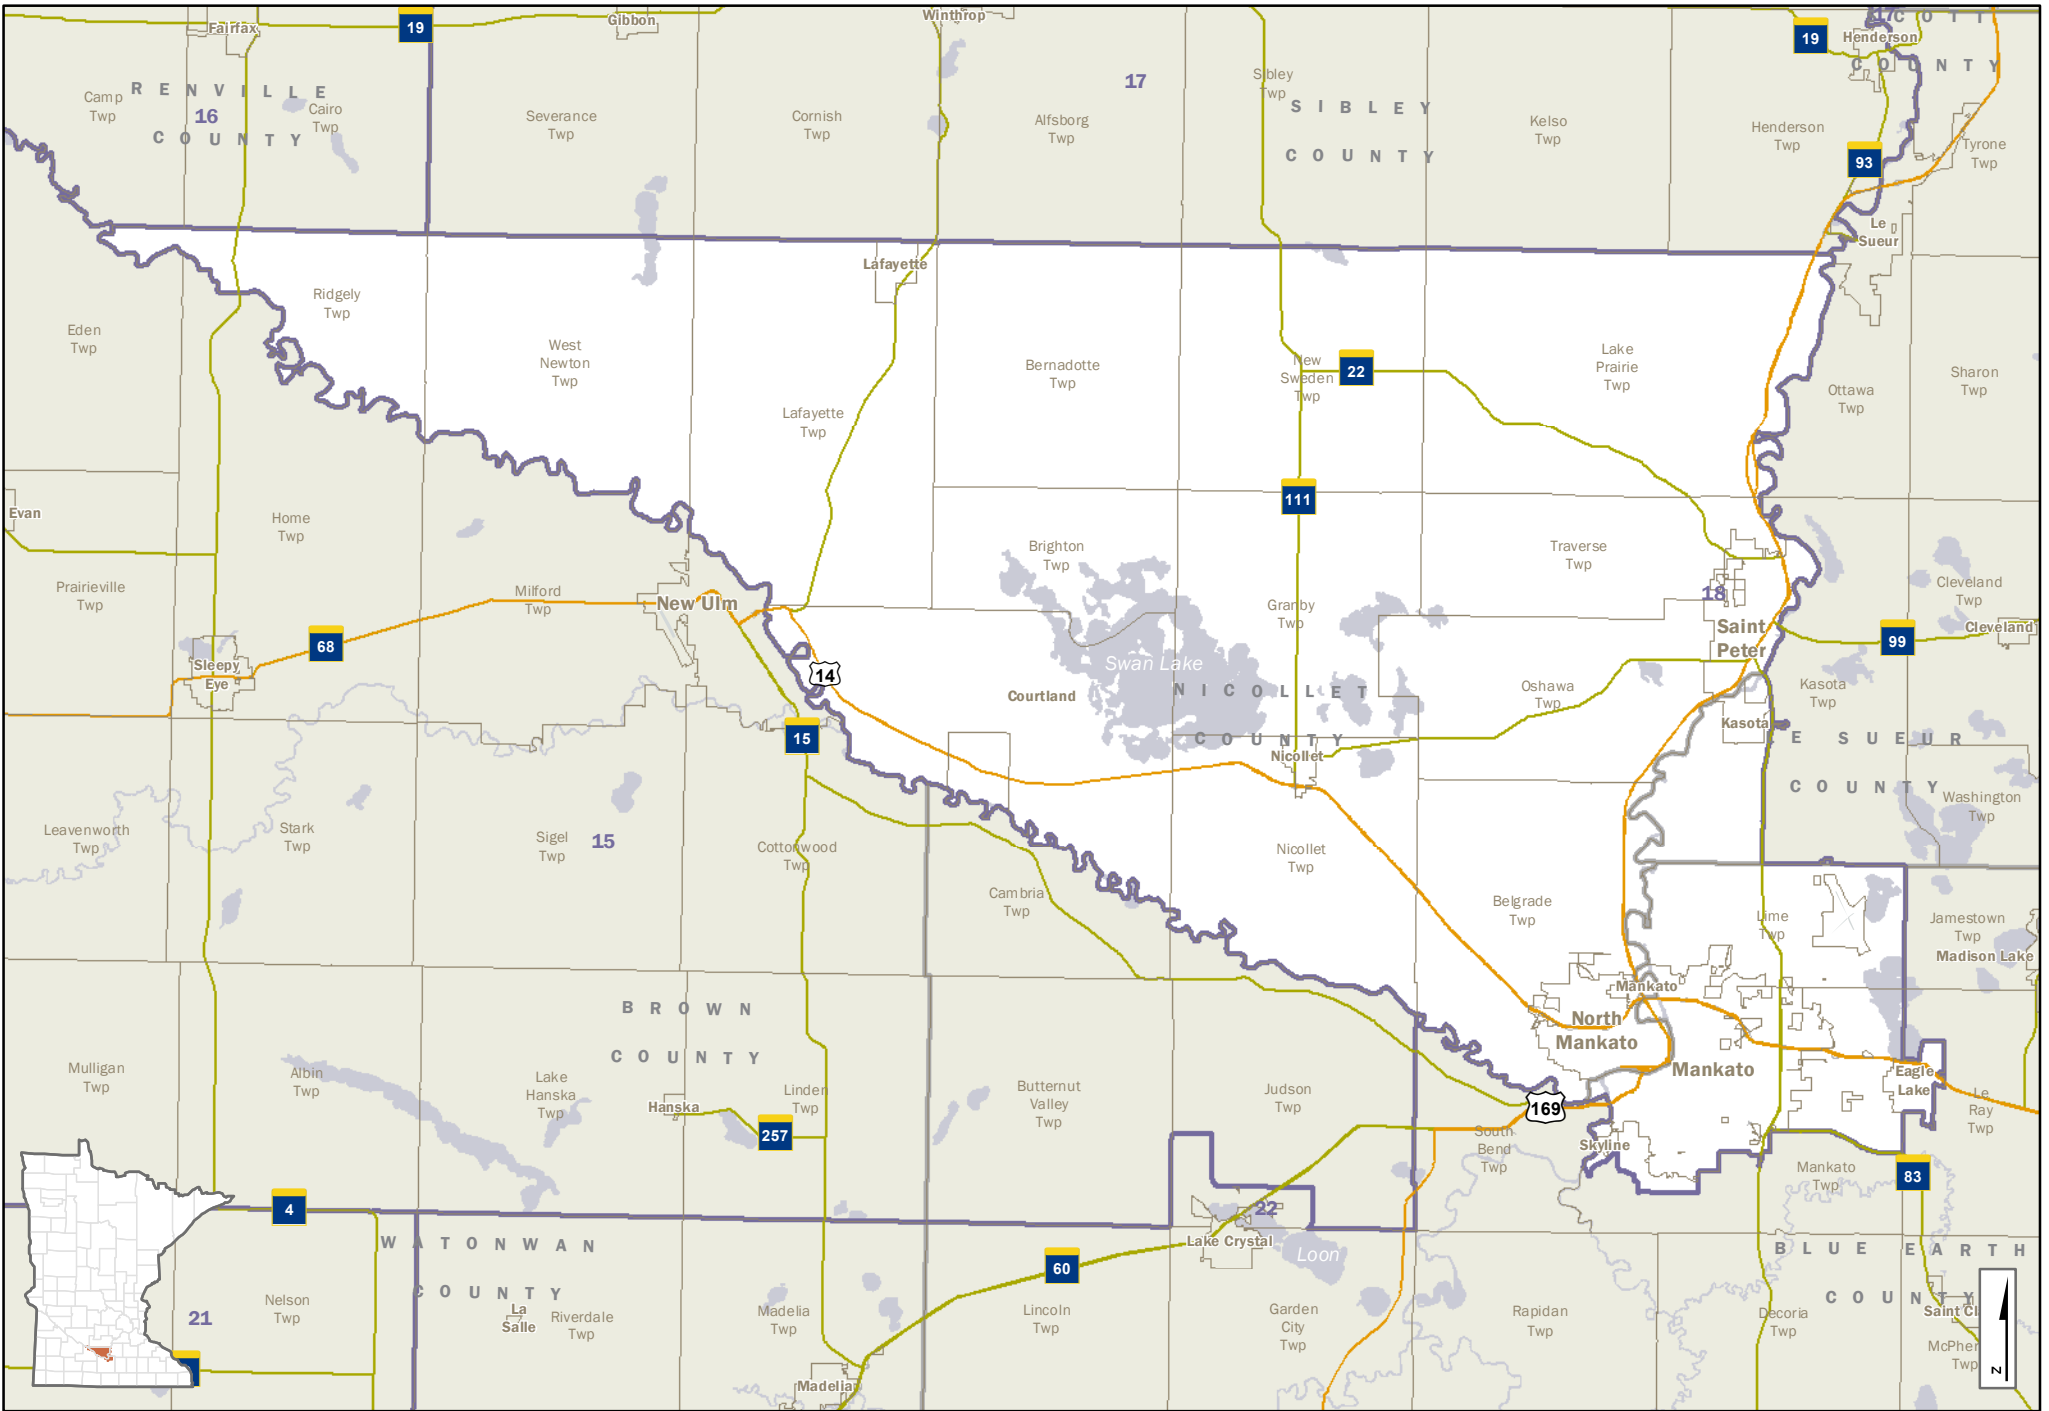

C:\Geodata\Maps\Senate\Districts\2020\mx1\A-Size\Senate\Districts_Landscape_mxd.mxd

1. Interstate Hwy
   - US Hwy
   - State Hwy
   - Ramps
   - County Road
   - Local Road

CITY-TOWN NAME	Cities and Towns
18	House Districts
	Counties
	Lakes & Streams

Senate District 18