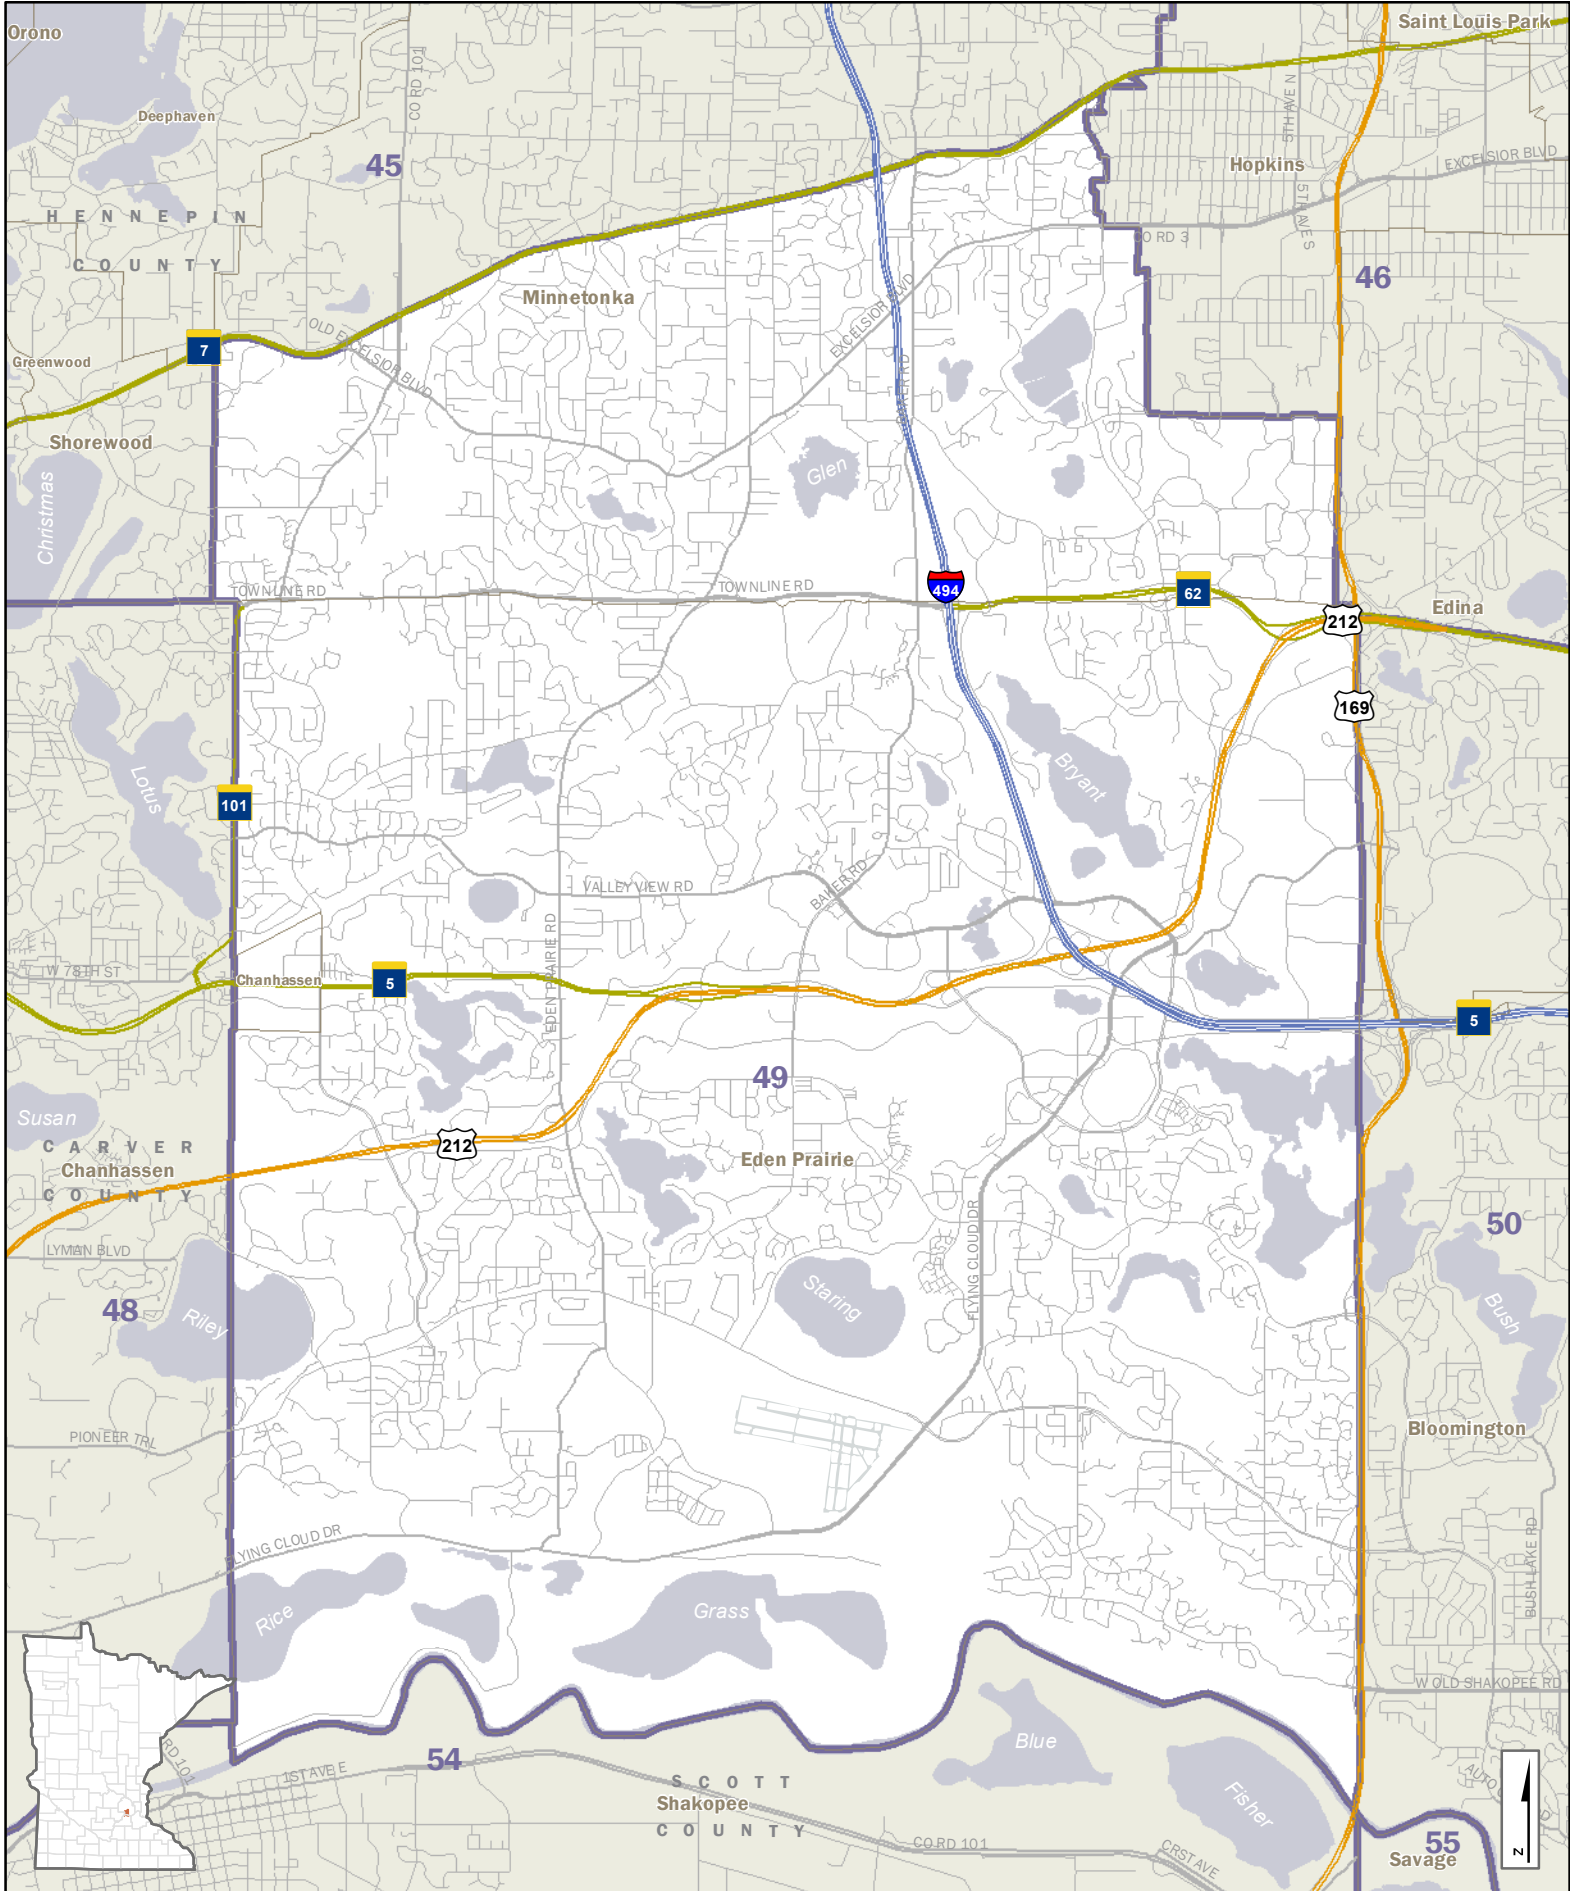

1. Interstate Hwy
   - US Hwy
   - State Hwy
   - Ramps
   - County Road
   - Local Road

CITY-TOWN NAME	Cities and Towns
49	House Districts
	Counties
	Lakes & Streams

Senate District 49