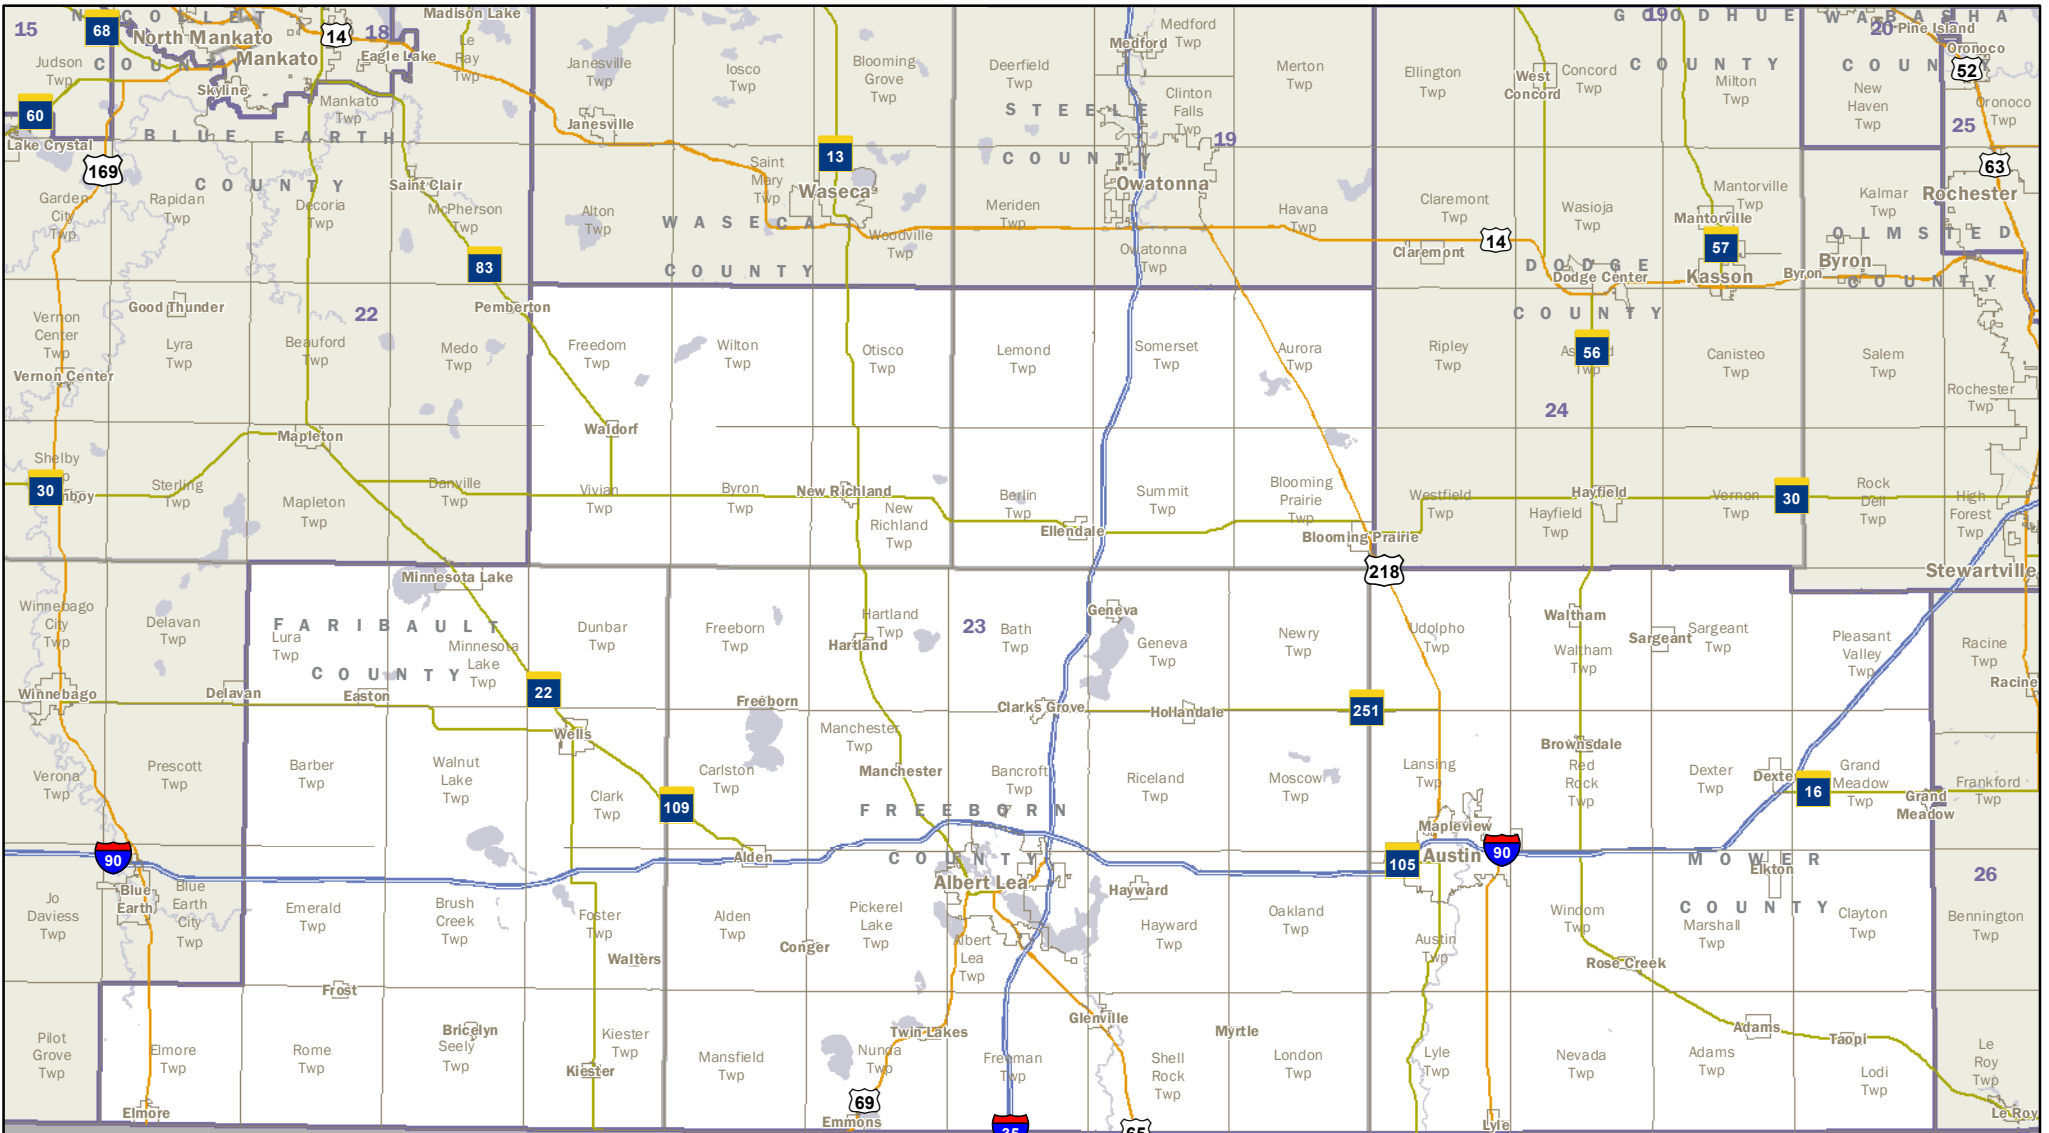

Senate District 18

Senate District 19

- Interstate Hwy
- US Hwy
- State Hwy
- Ramps
- County Road
- Local Road
- City-Town Name
- House Districts
- Counties
- Lakes & Streams

Senate District 20

- Interstate Hwy
 - US Hwy
 - State Hwy
 - Ramps
 - County Road
 - Local Road
- | | |
|--|-----------------|
| | CITY/TOWN NAME |
| | 20 |
| | House Districts |
| | Counties |
| | Lakes & Streams |

Senate District 21

C:\Geodata\MapInfo\Senate\distric_21\Size\Senate\Districts_Landscape.mxd.mxd

- Interstate Hwy
 - US Hwy
 - State Hwy
 - Ramps
 - County Road
 - Local Road
- | | |
|--|----------------|
| | CITY/TOWN NAME |
| | 23 |
| | |
- Cities and Towns
 - House Districts
 - Counties
 - Lakes & Streams