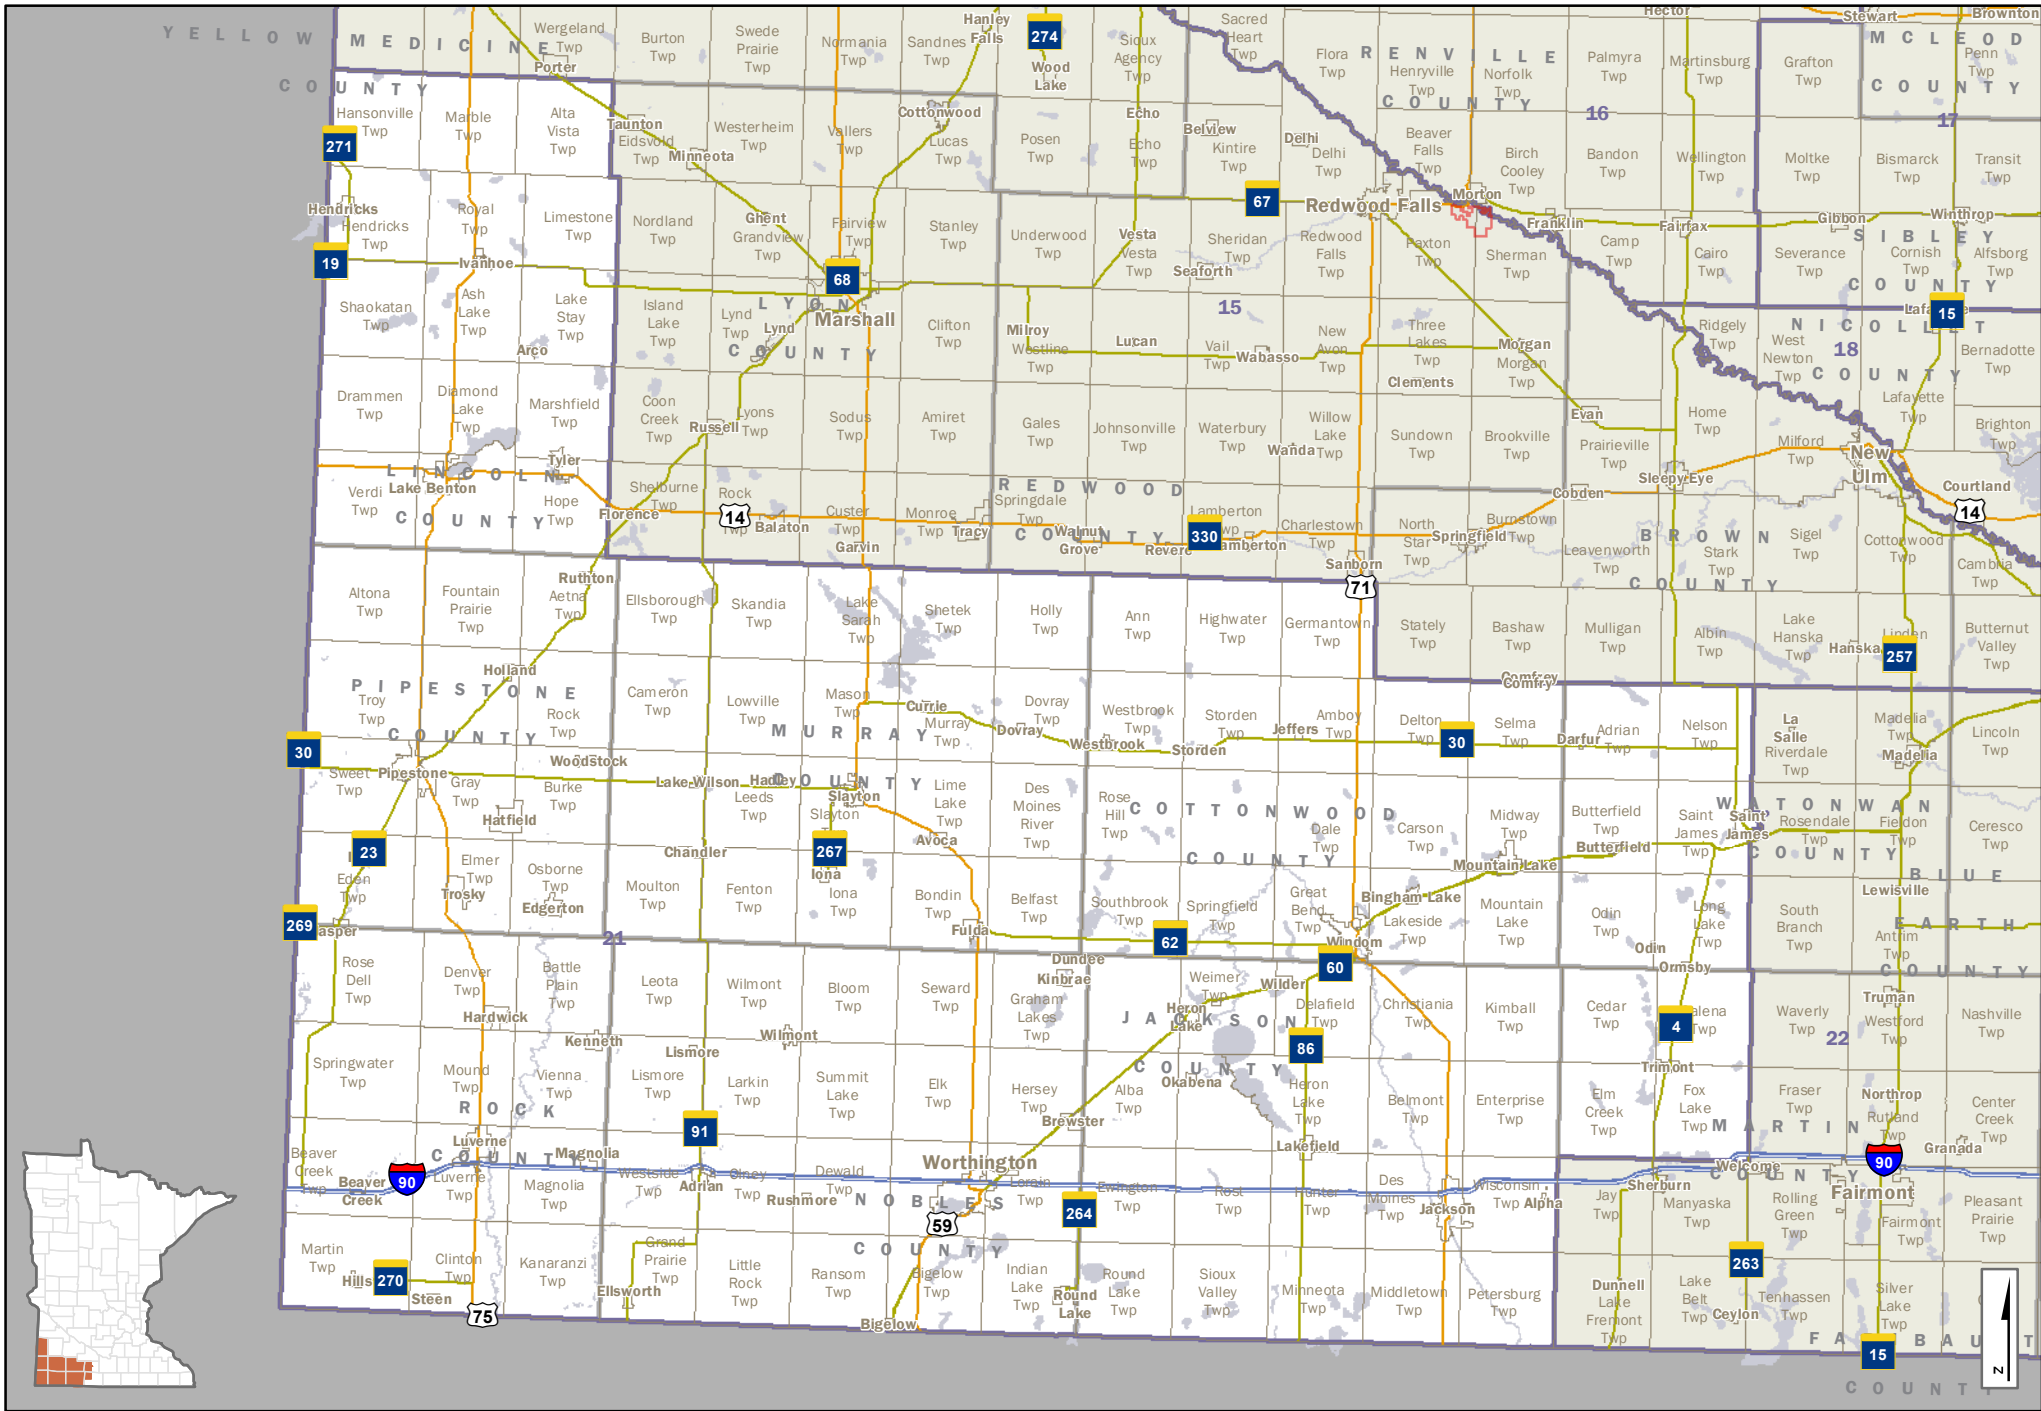

Senate District 17

C:\Geodata\Mapas\Senate\dist17\SenDist17_2022.aprx;v:\sw\scs\Senate\Di\srcs_P\ortho\vid.mxd

C:\Geodata\Maps\Senate\Districts\2020\mx1\A-Size\Senate\Districts_Landscape_mxd.mxd

- Interstate Hwy
 - US Hwy
 - State Hwy
 - Ramps
 - County Road
 - Local Road
- | | |
|----------------|------------------|
| CITY-TOWN NAME | Cities and Towns |
| 18 | House Districts |
| | Counties |
| | Lakes & Streams |

Senate District 18

Senate District 19

- Interstate Hwy
- US Hwy
- State Hwy
- Ramps
- County Road
- Local Road
- City-Town Name
- House Districts
- Counties
- Lakes & Streams

Senate District 20

- Interstate Hwy
 - US Hwy
 - State Hwy
 - Ramps
 - County Road
 - Local Road
- | | |
|--|-----------------|
| | CITY/TOWN NAME |
| | 20 |
| | House Districts |
| | Counties |
| | Lakes & Streams |

Senate District 21

C:\Geodata\MapInfo\Senate\distric_21\Size\Senate\Districts_Landscape.mxd.mxd

- Interstate Hwy
 - US Hwy
 - State Hwy
 - Ramps
 - County Road
 - Local Road
- | | |
|--|----------------|
| | CITY/TOWN NAME |
| | 23 |
| | |
- Cities and Towns
 - House Districts
 - Counties
 - Lakes & Streams

Senate District 24

- Interstate Hwy
 - US Hwy
 - State Hwy
 - Ramps
 - County Road
 - Local Road
- | | |
|----------------|------------------|
| CITY-TOWN NAME | Cities and Towns |
| 25 | House Districts |
| | Counties |
| | Lakes & Streams |