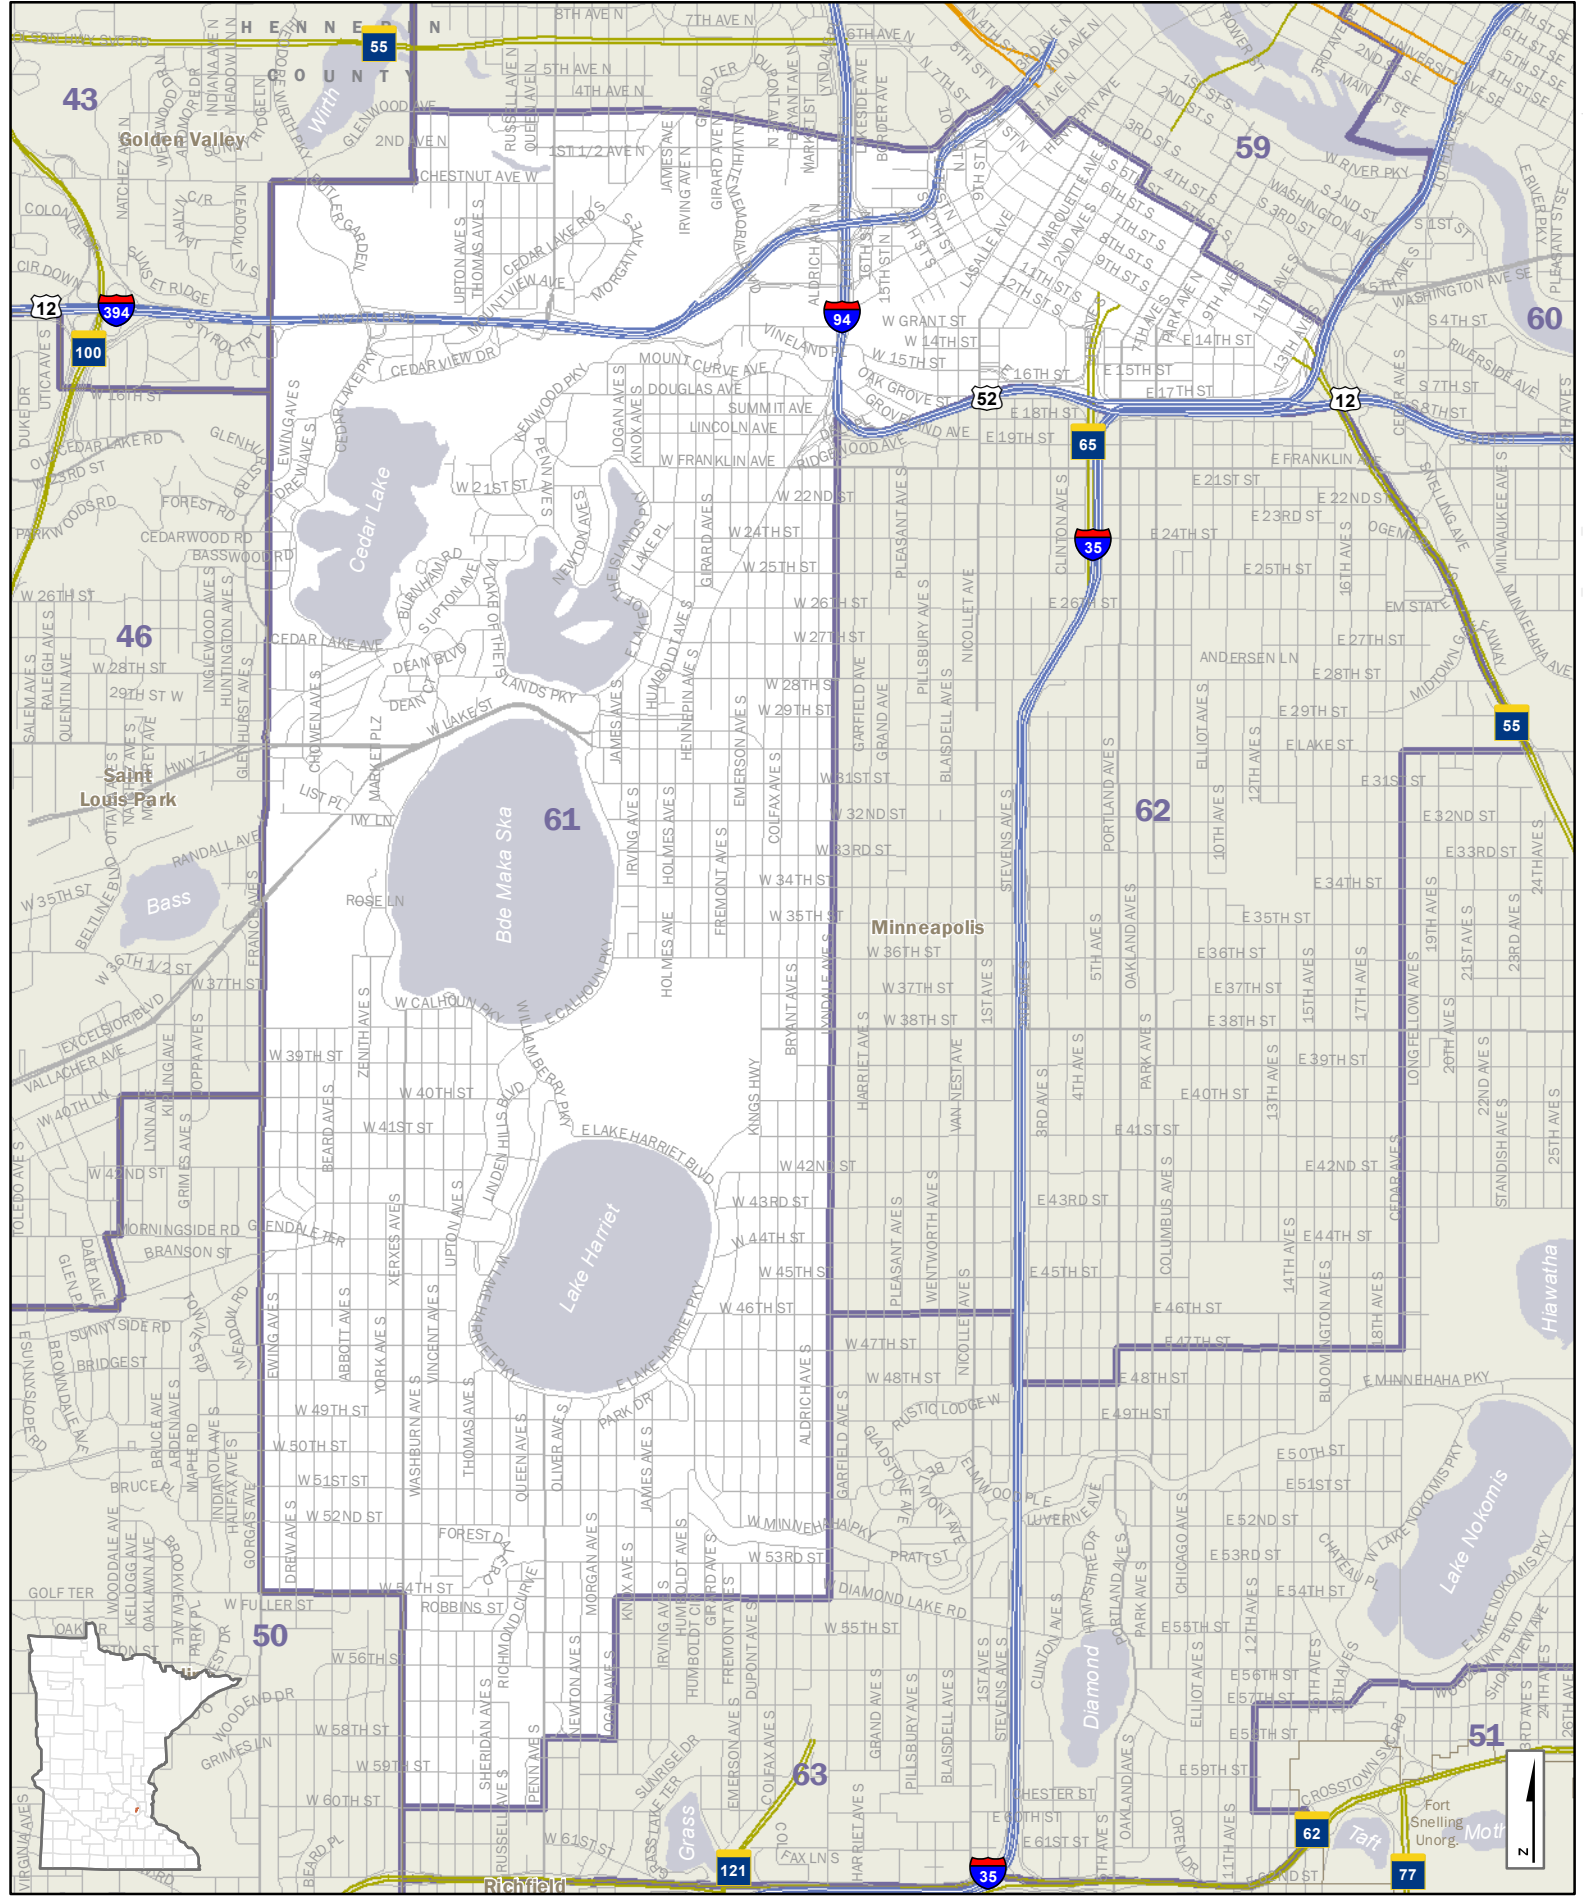

1. Interstate Hwy
   - US Hwy
   - State Hwy
   - Ramps
   - County Road
   - Local Road

	CITY-TOWN NAME
	61
	House Districts
	Counties
	Lakes & Streams

Senate District 61