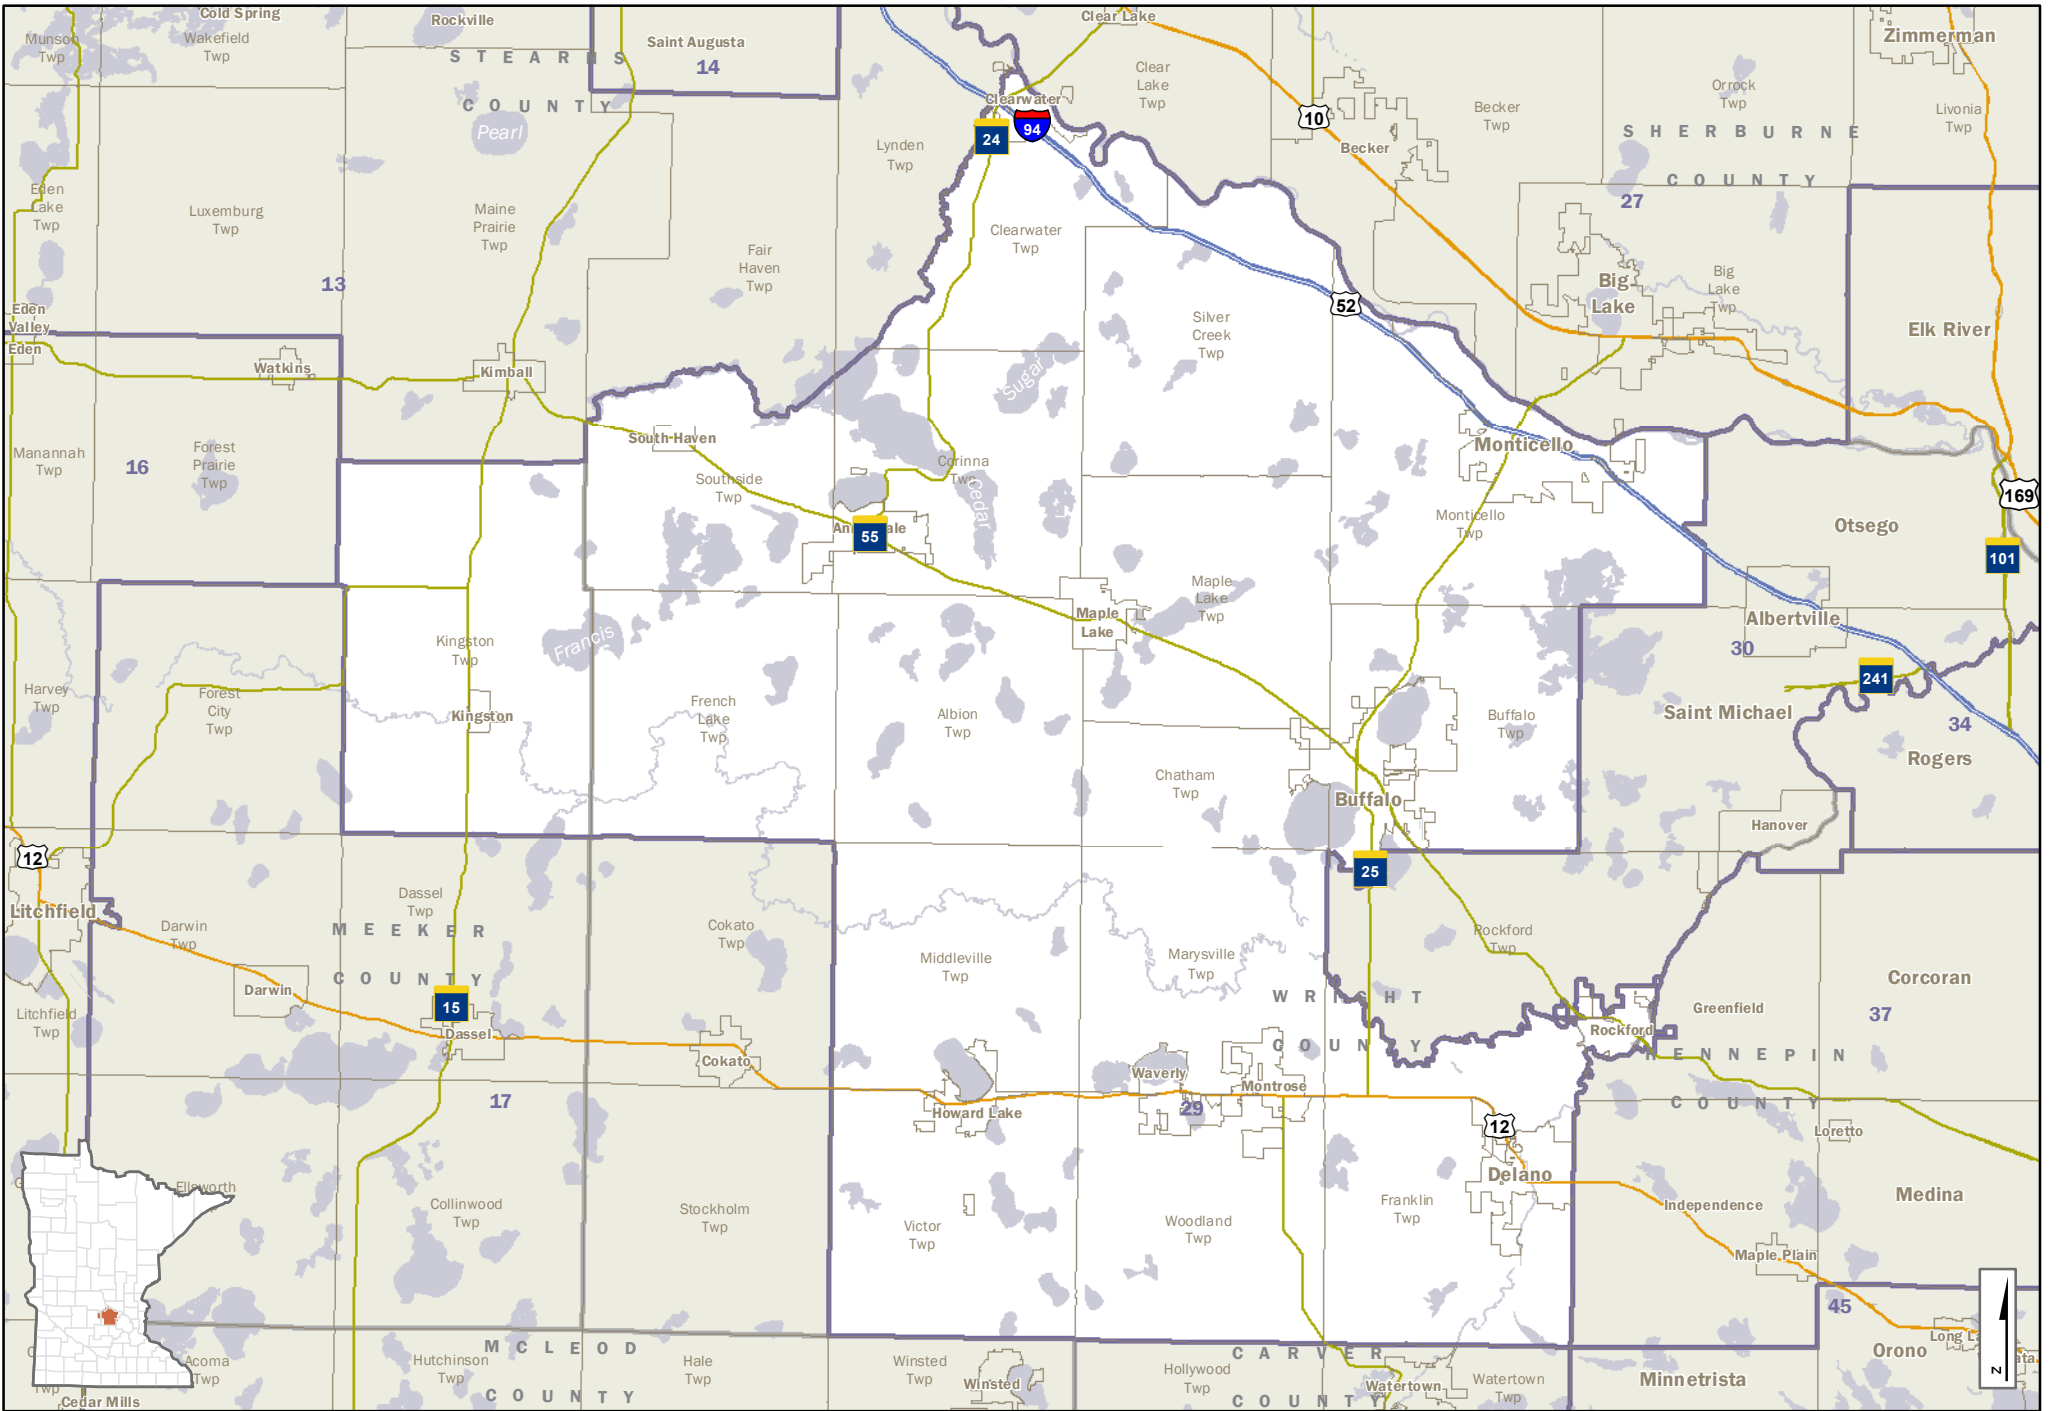

1. Interstate Hwy
   - US Hwy
   - State Hwy
   - Ramps
   - County Road
   - Local Road

CITY-TOWN NAME	Cities and Towns
29	House Districts
	Counties
	Lakes & Streams

Senate District 29