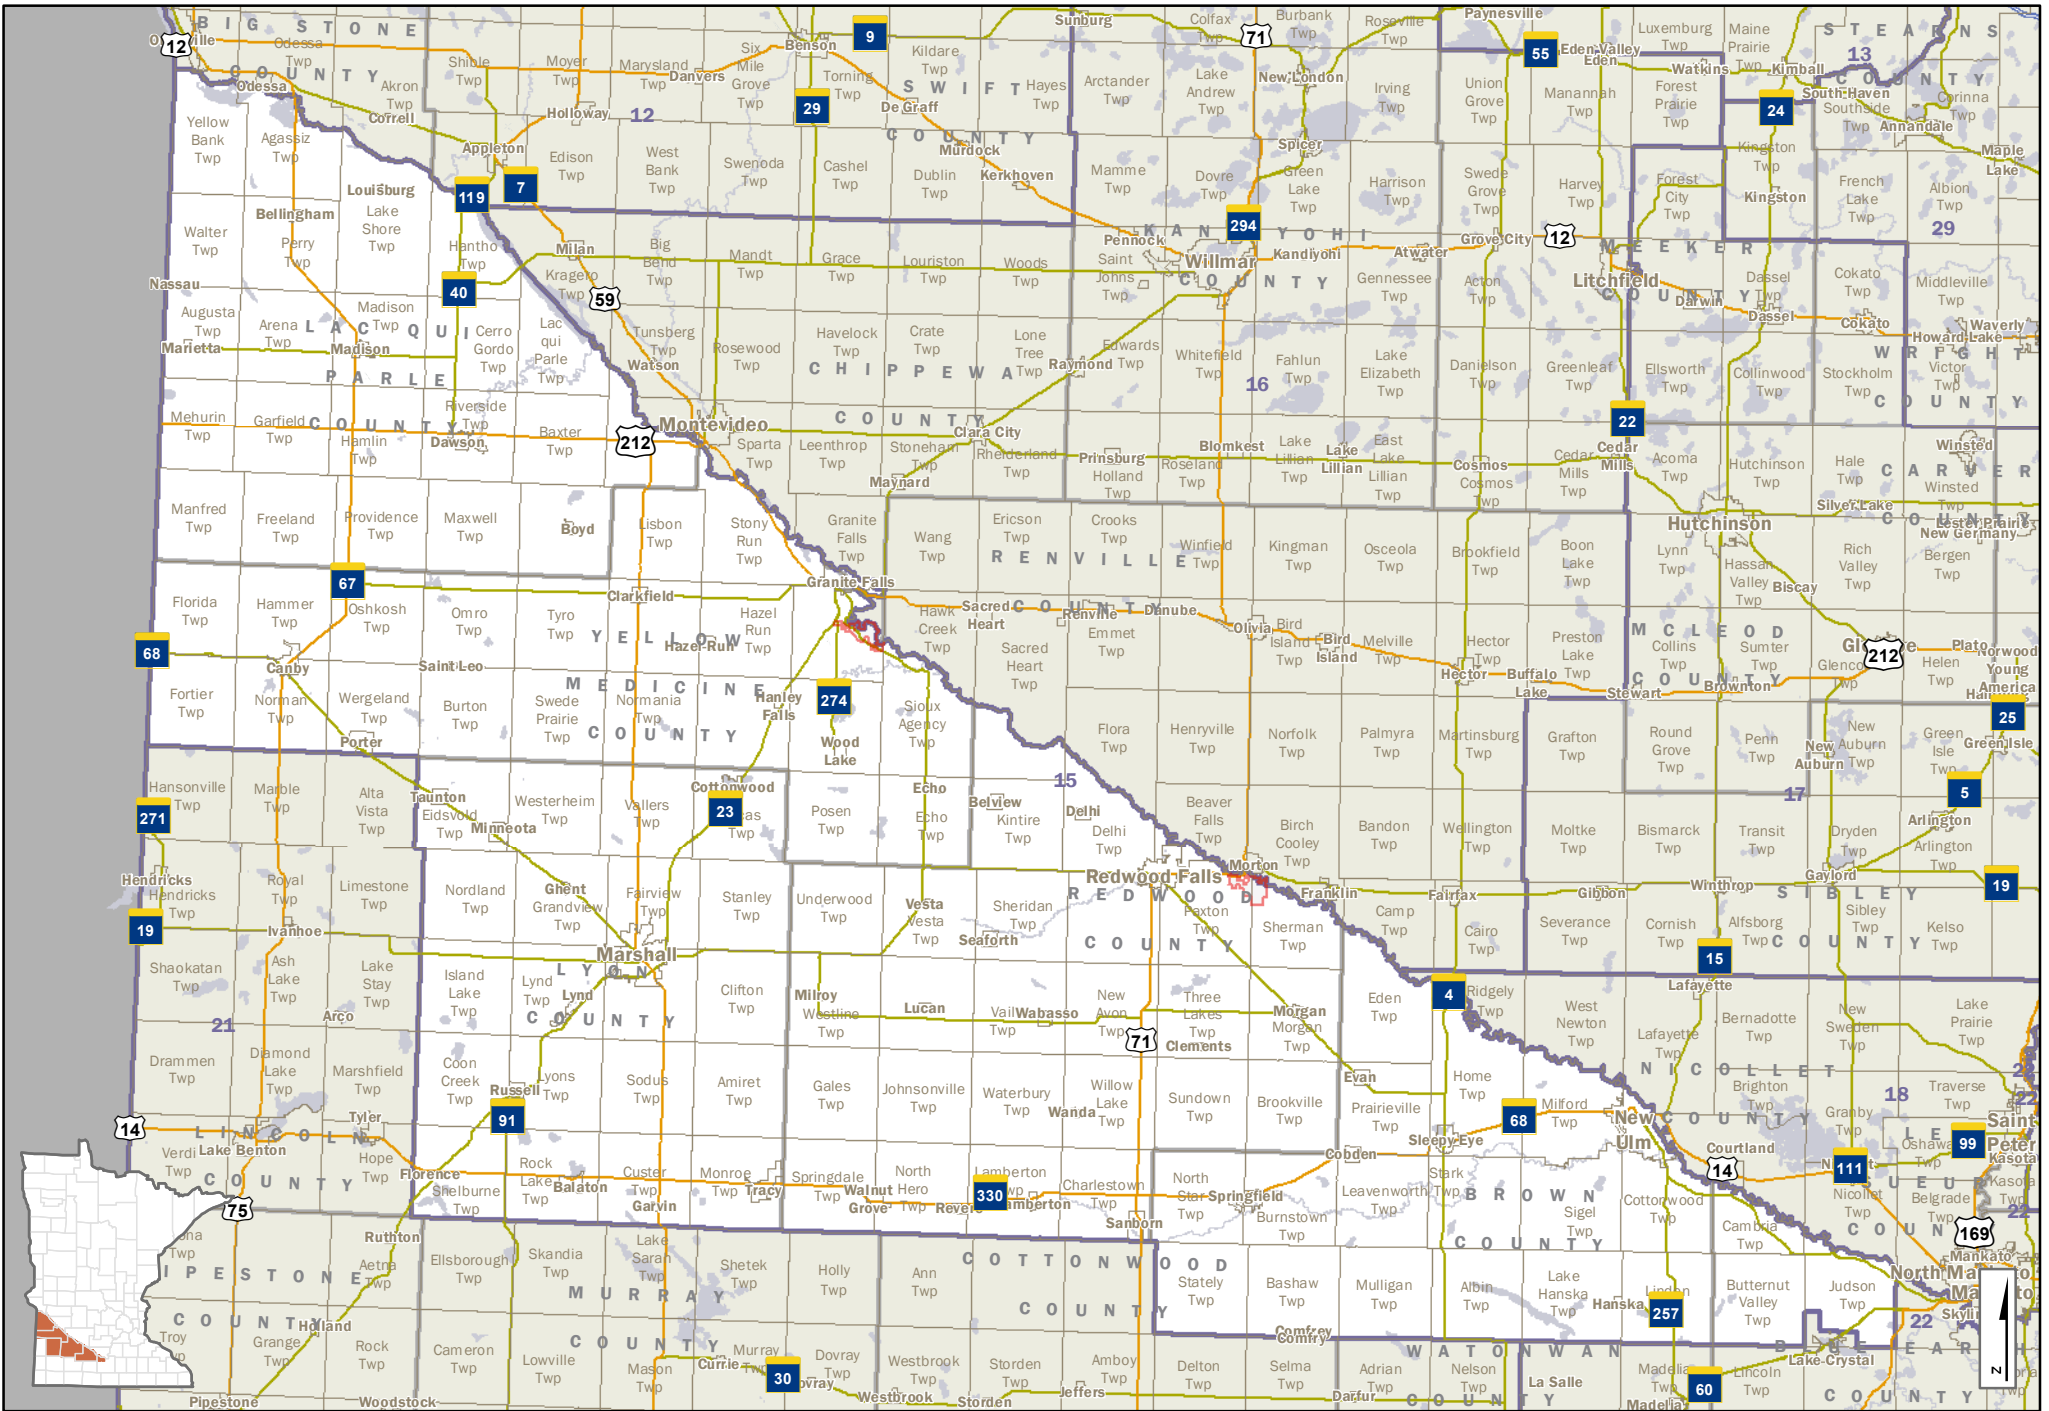

- CITY/TOWN NAME Cities and Towns
- 12 House Districts
- Counties
- Lakes & Streams

Senate District 12

Senate District 13

- Interstate Hwy
 - US Hwy
 - State Hwy
 - Ramps
 - County Road
 - Local Road
- | CITY-TOWN NAME | CITIES AND TOWNS |
|----------------|------------------|
| 14 | House Districts |
| | Counties |
| | Lakes & Streams |

Senate District 14

C:\Geodaten\Maps\Senate\user\kristi.Redick\2022\02\01\MapView\Senate\Districts - Print\at_vld.mxd

- Interstate Hwy
 - US Hwy
 - State Hwy
 - Ramps
 - County Road
 - Local Road
- | | |
|--|------------------|
| | CITY/TOWN NAME |
| | Cities and Towns |
| | House Districts |
| | Counties |
| | Lakes & Streams |