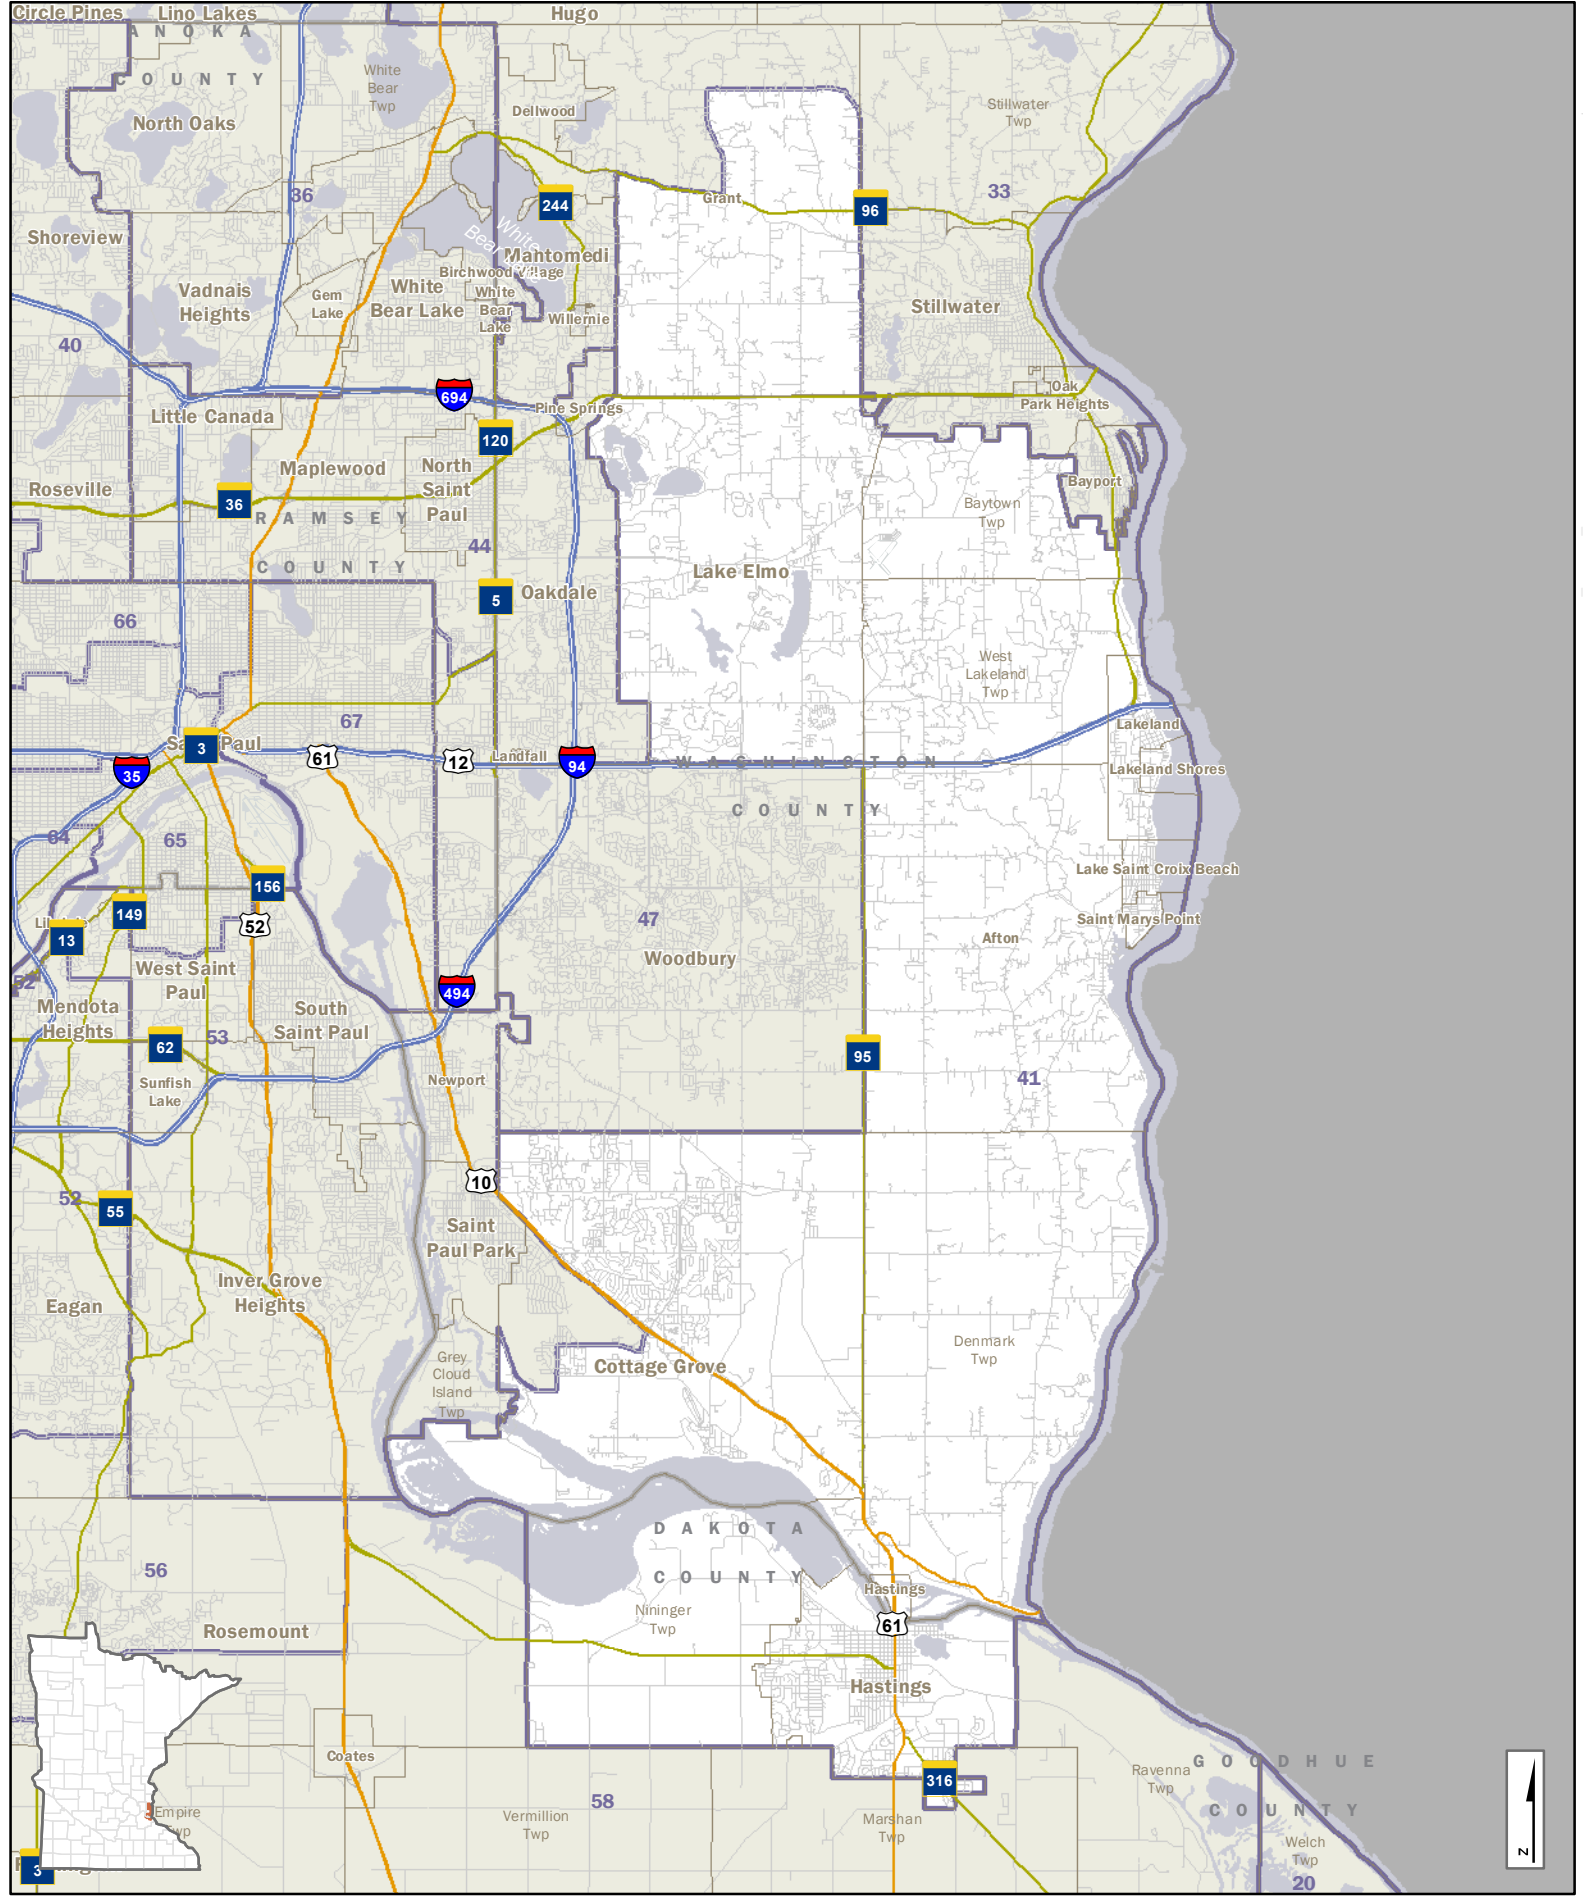

1. Interstate Hwy
   - US Hwy
   - State Hwy
   - Ramps
   - County Road
   - Local Road

CITY-TOWN NAME	Cities and Towns
41	House Districts
	Counties
	Lakes & Streams

Senate District 41

C:\Geodatal\Mapas\Senate\dist41\Redist2022\01\Mapas\Sen41\SenateDistricts_Portat_vld.mxd