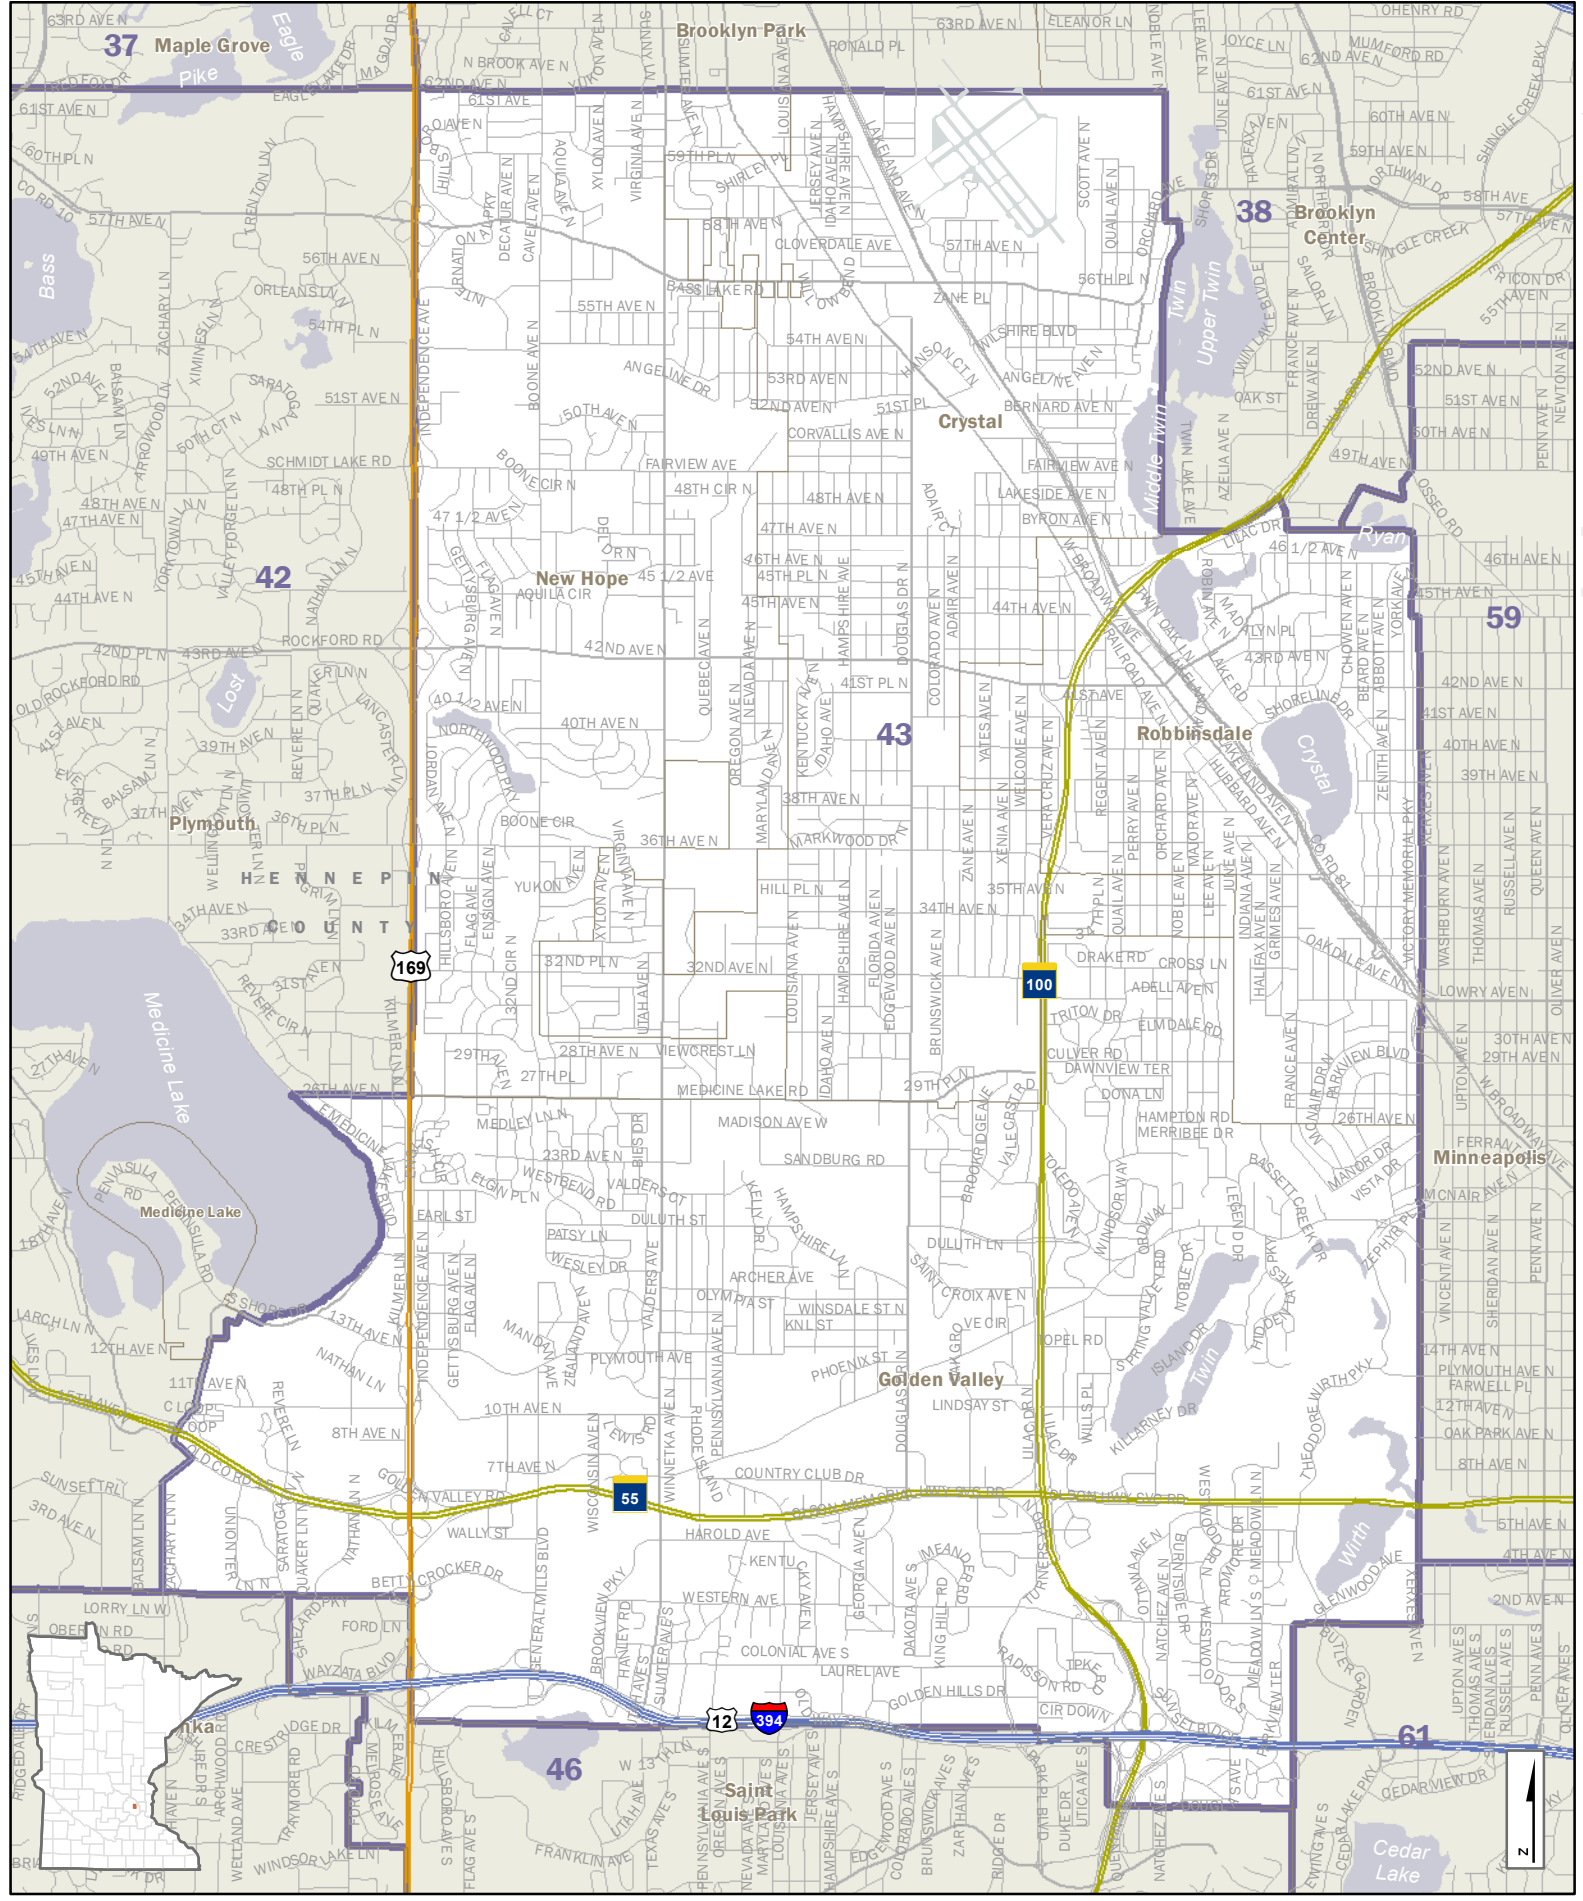

Senate District 43

1. Interstate Hwy
   - US Hwy
   - State Hwy
   - Ramps
   - County Road
   - Local Road

43	CITY-TOWN NAME	Cities and Towns
		House Districts
		Counties
		Lakes & Streams

C:\Geodatabase\Senate\dist43\Res\dist43\Map\AS\SenDist43.mxd