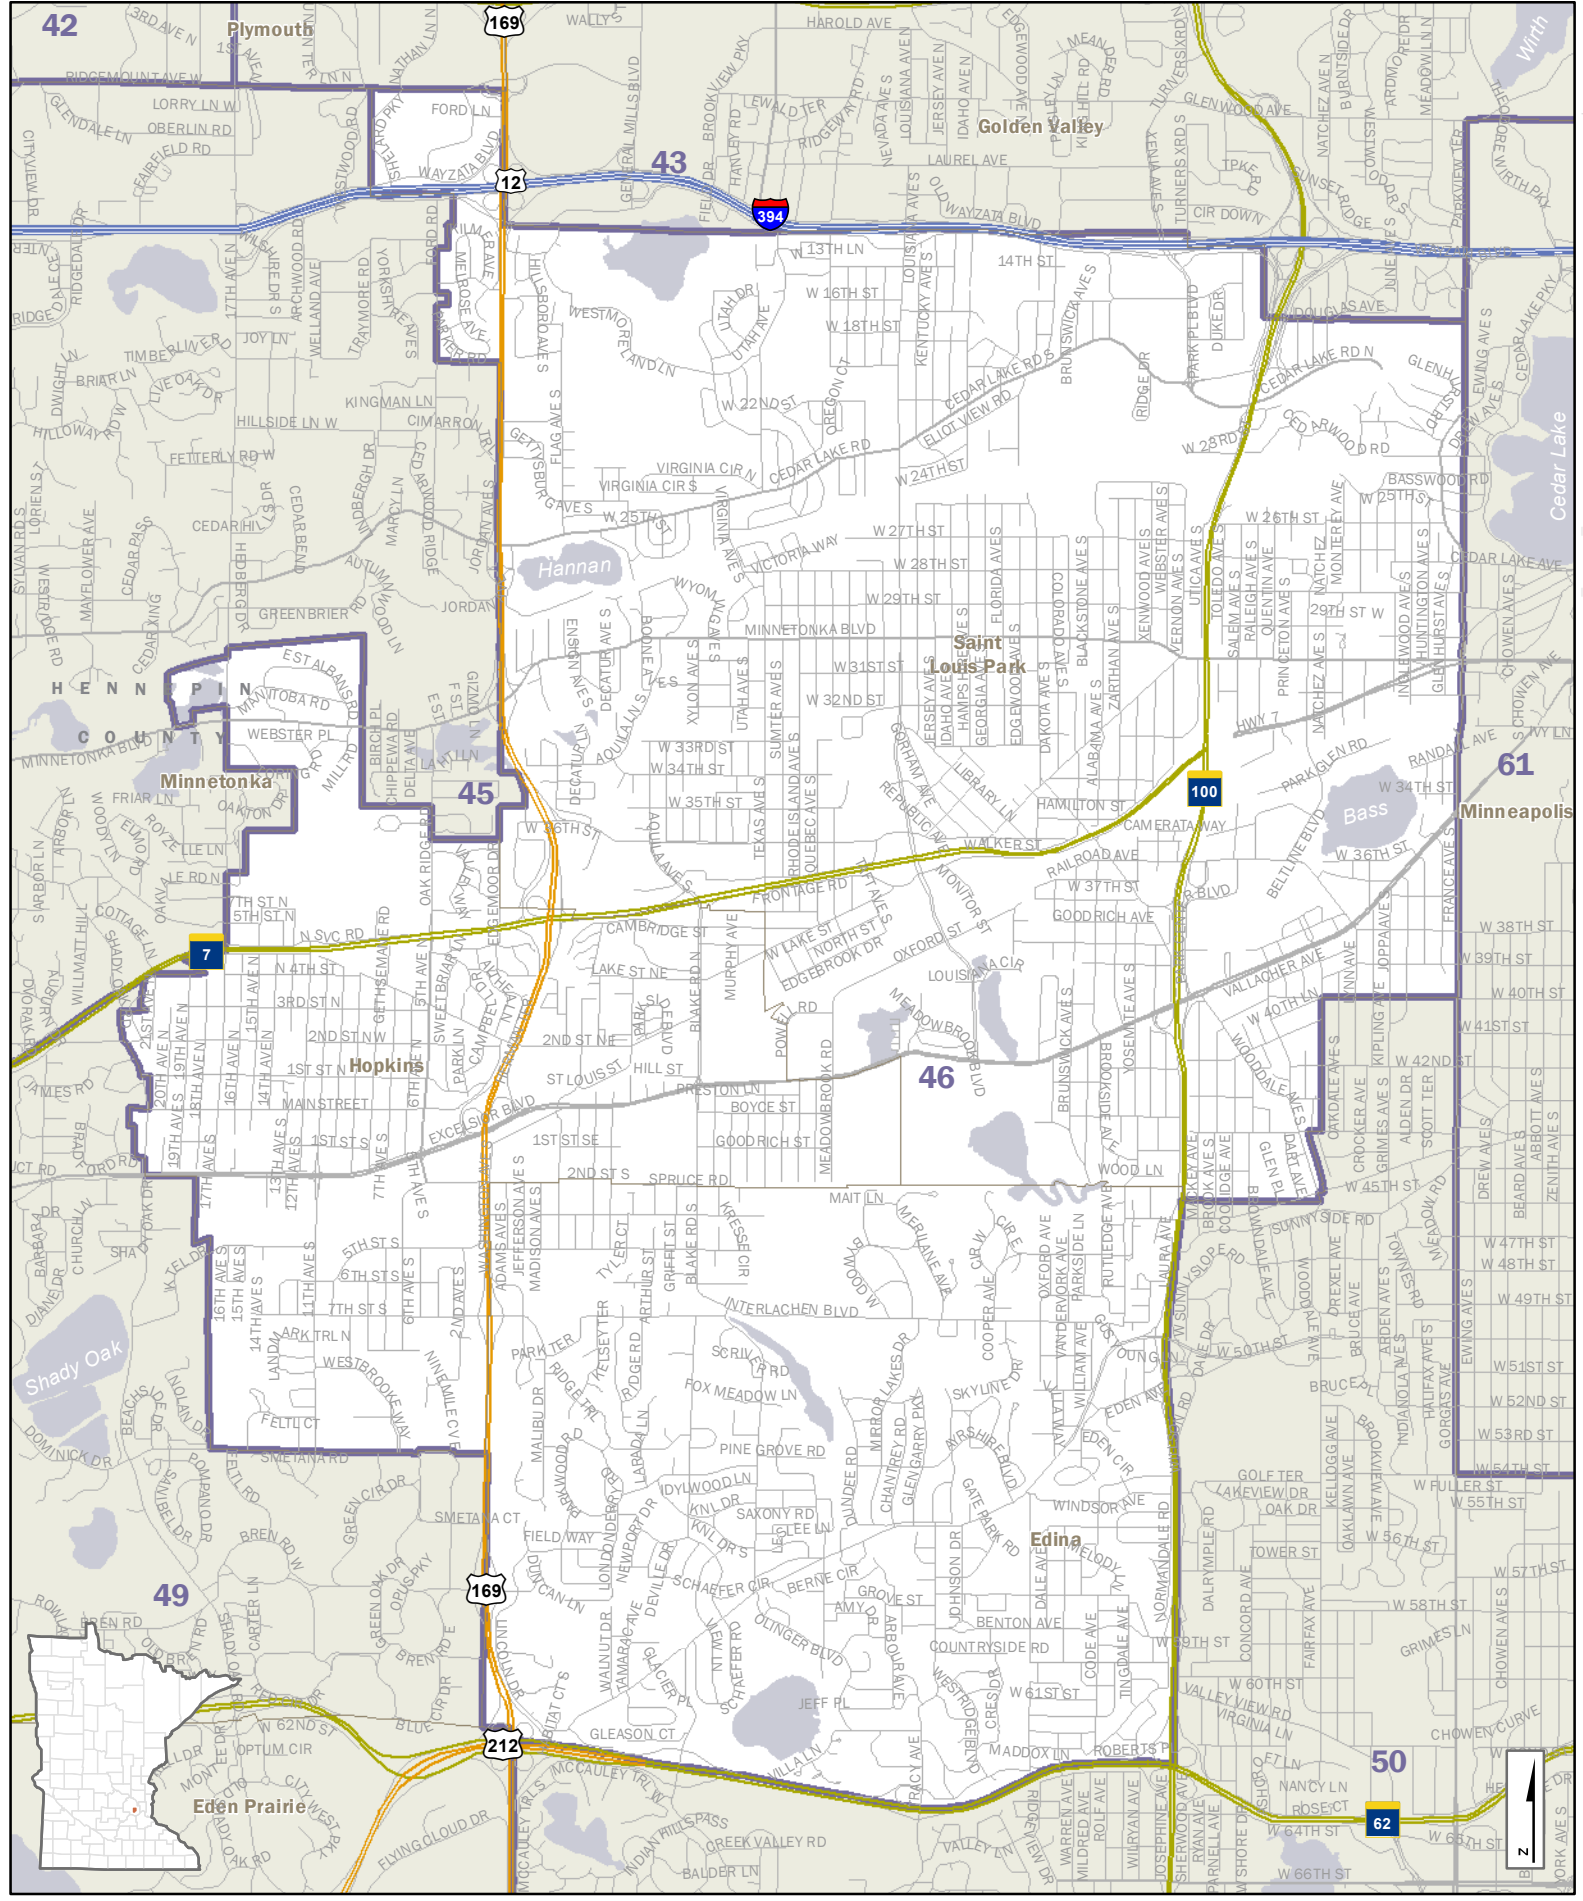

1. Interstate Hwy
   - US Hwy
   - State Hwy
   - Ramps
   - County Road
   - Local Road

46	CITY-TOWN NAME	Cities and Towns
 		House Districts
 		Counties
 		Lakes & Streams

Senate District 46