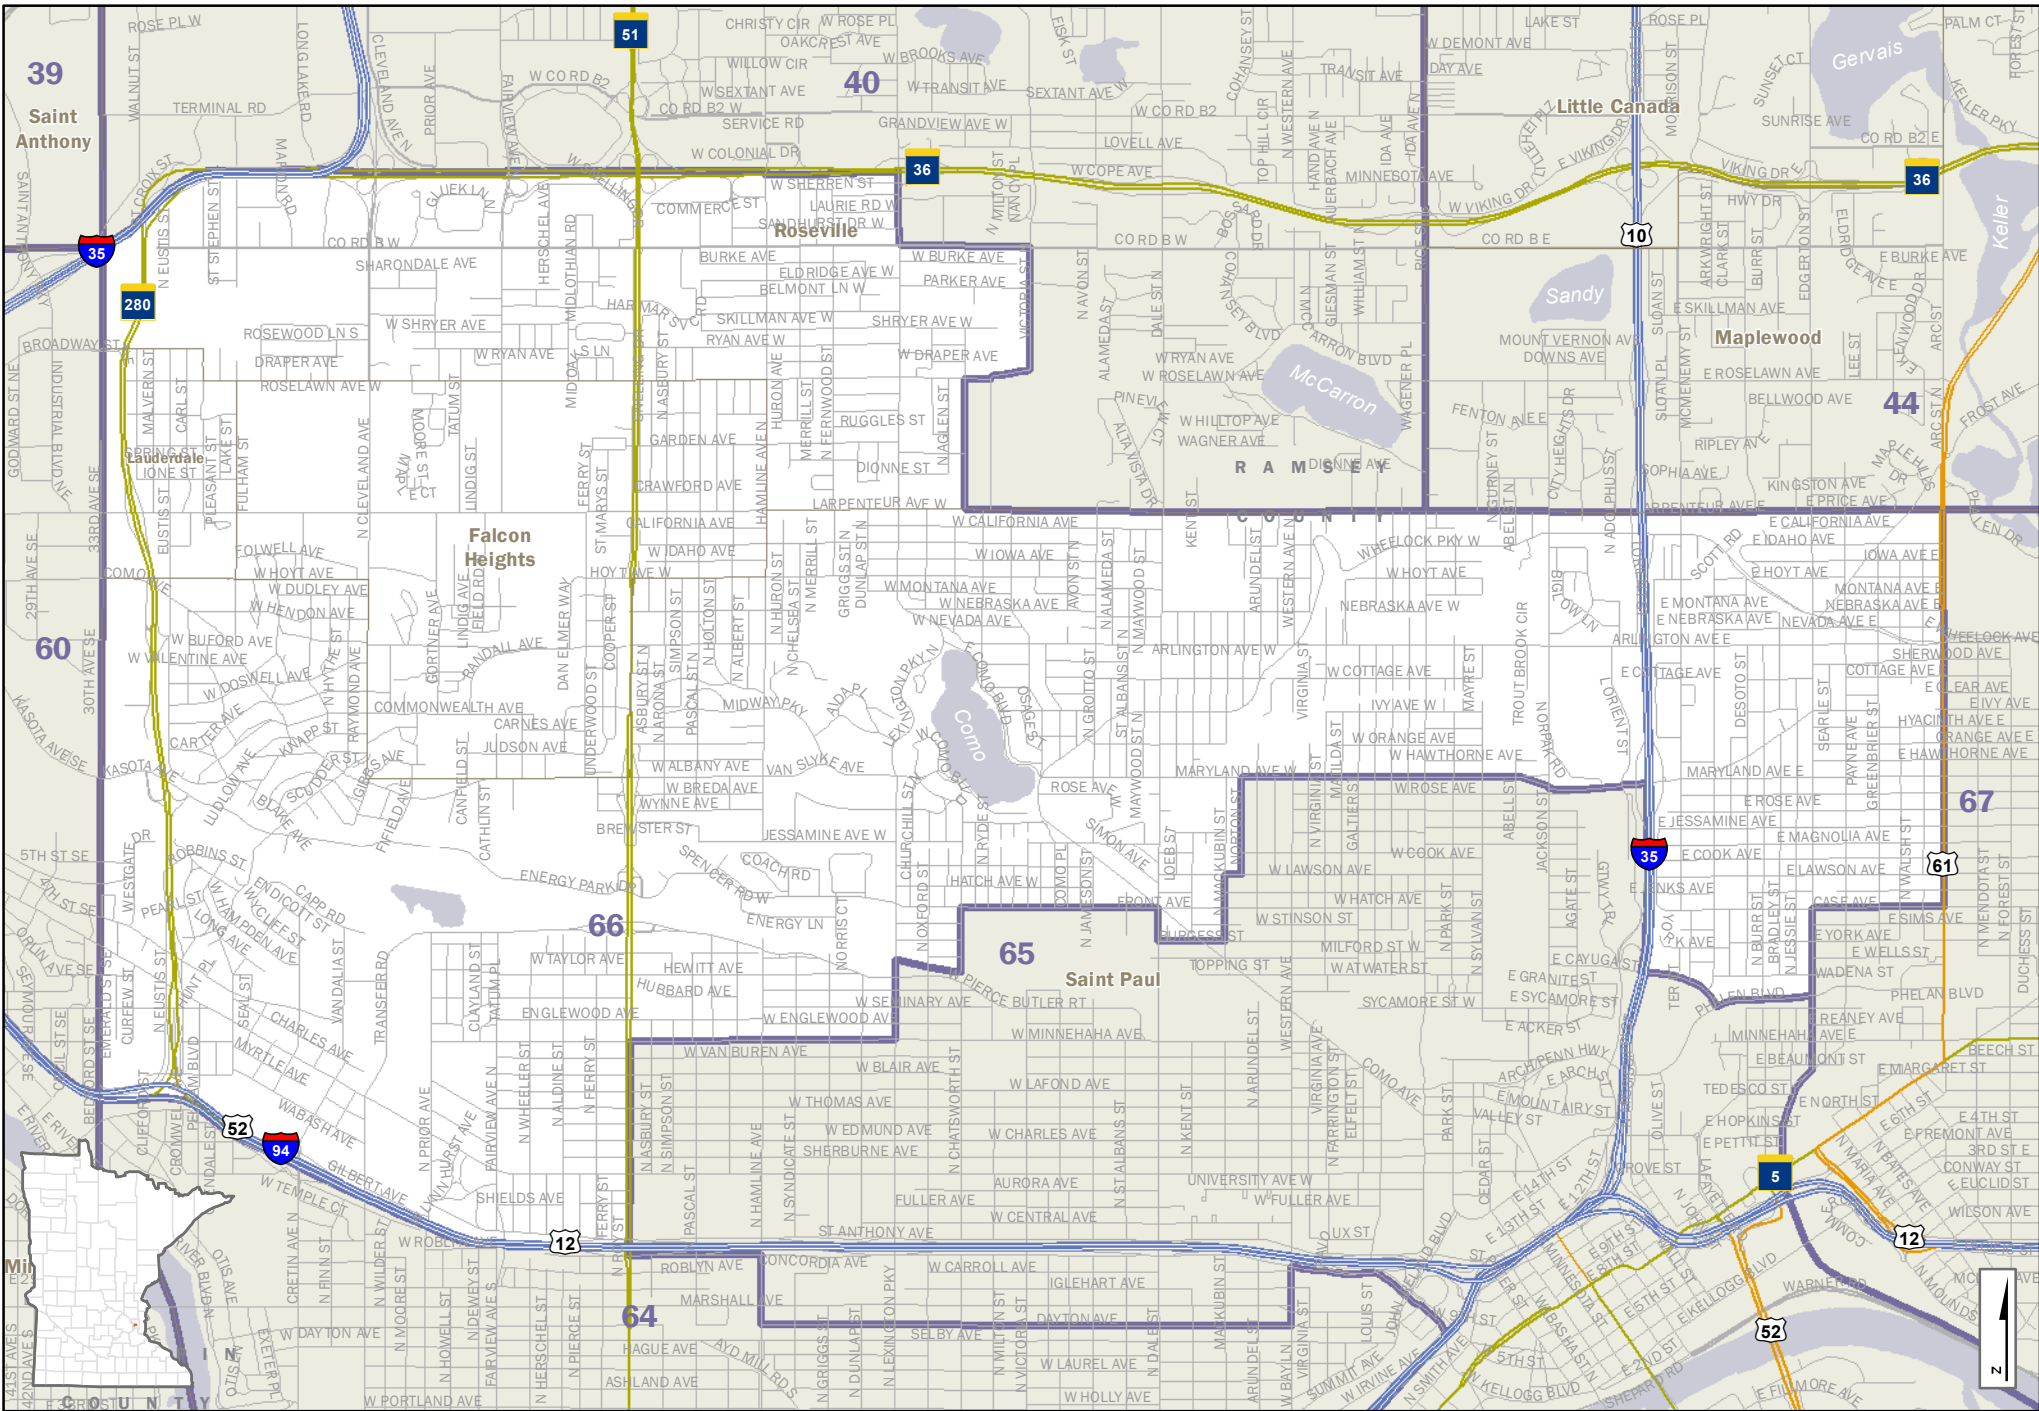

Senate District 65

39
Saint Anthony

40

Little Canada

Falcon Heights

Roseville

Sandy

Maplewood