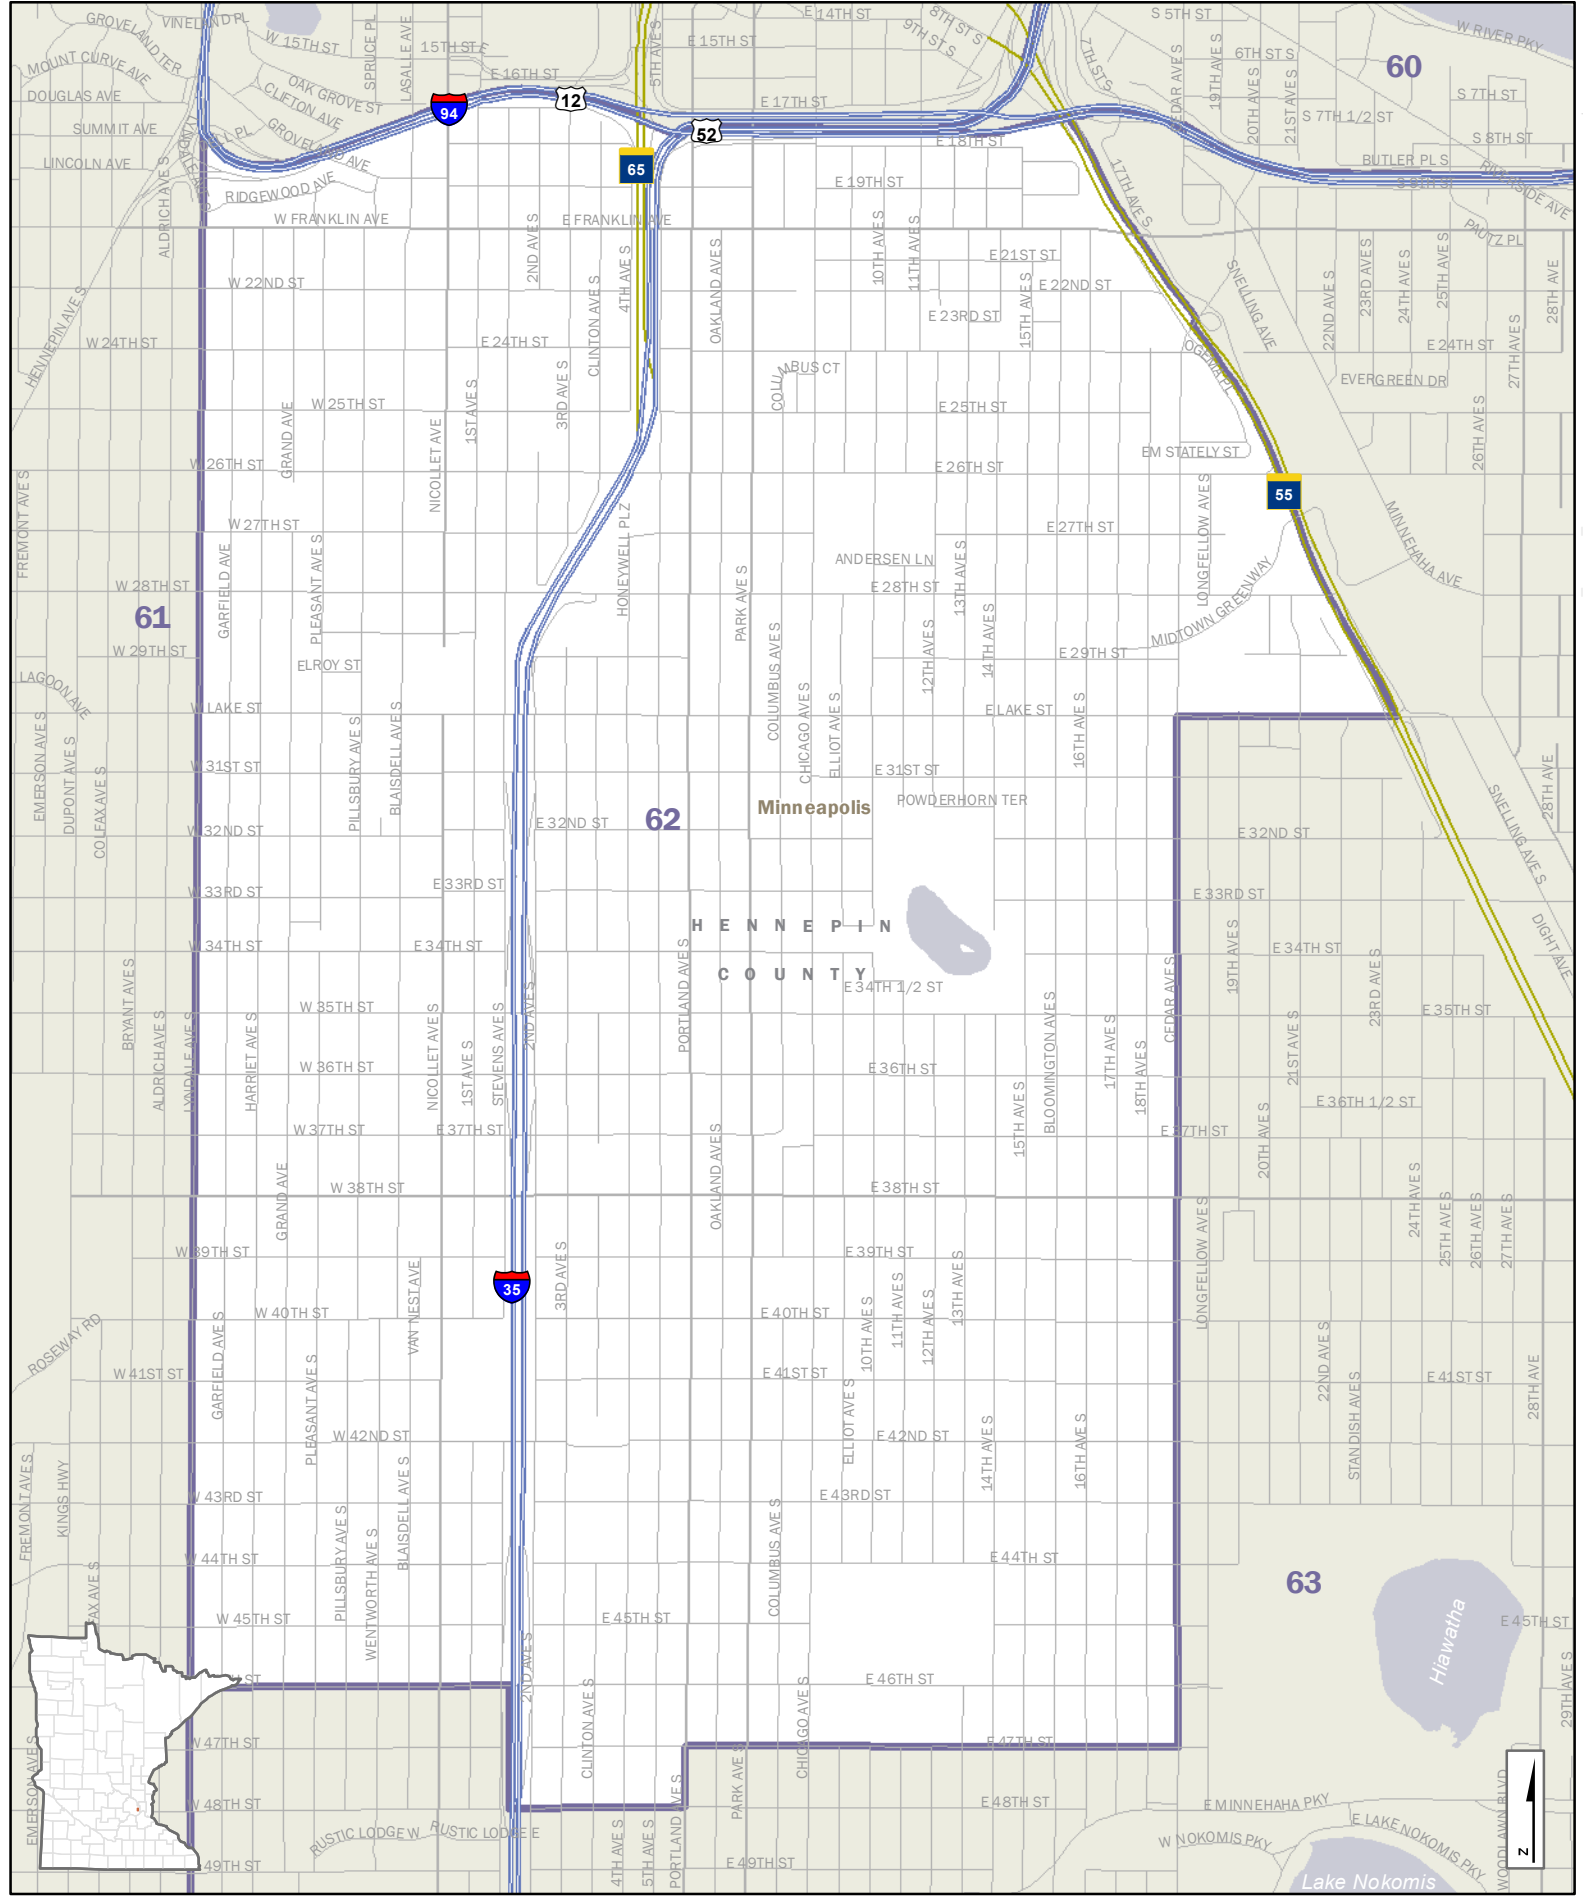

1. Interstate Hwy
   - US Hwy
   - State Hwy
   - Ramps
   - County Road
   - Local Road

CITY/TOWN NAME	CITIES AND TOWNS
	62 House Districts
	Counties
	Lakes & Streams

Senate District 62