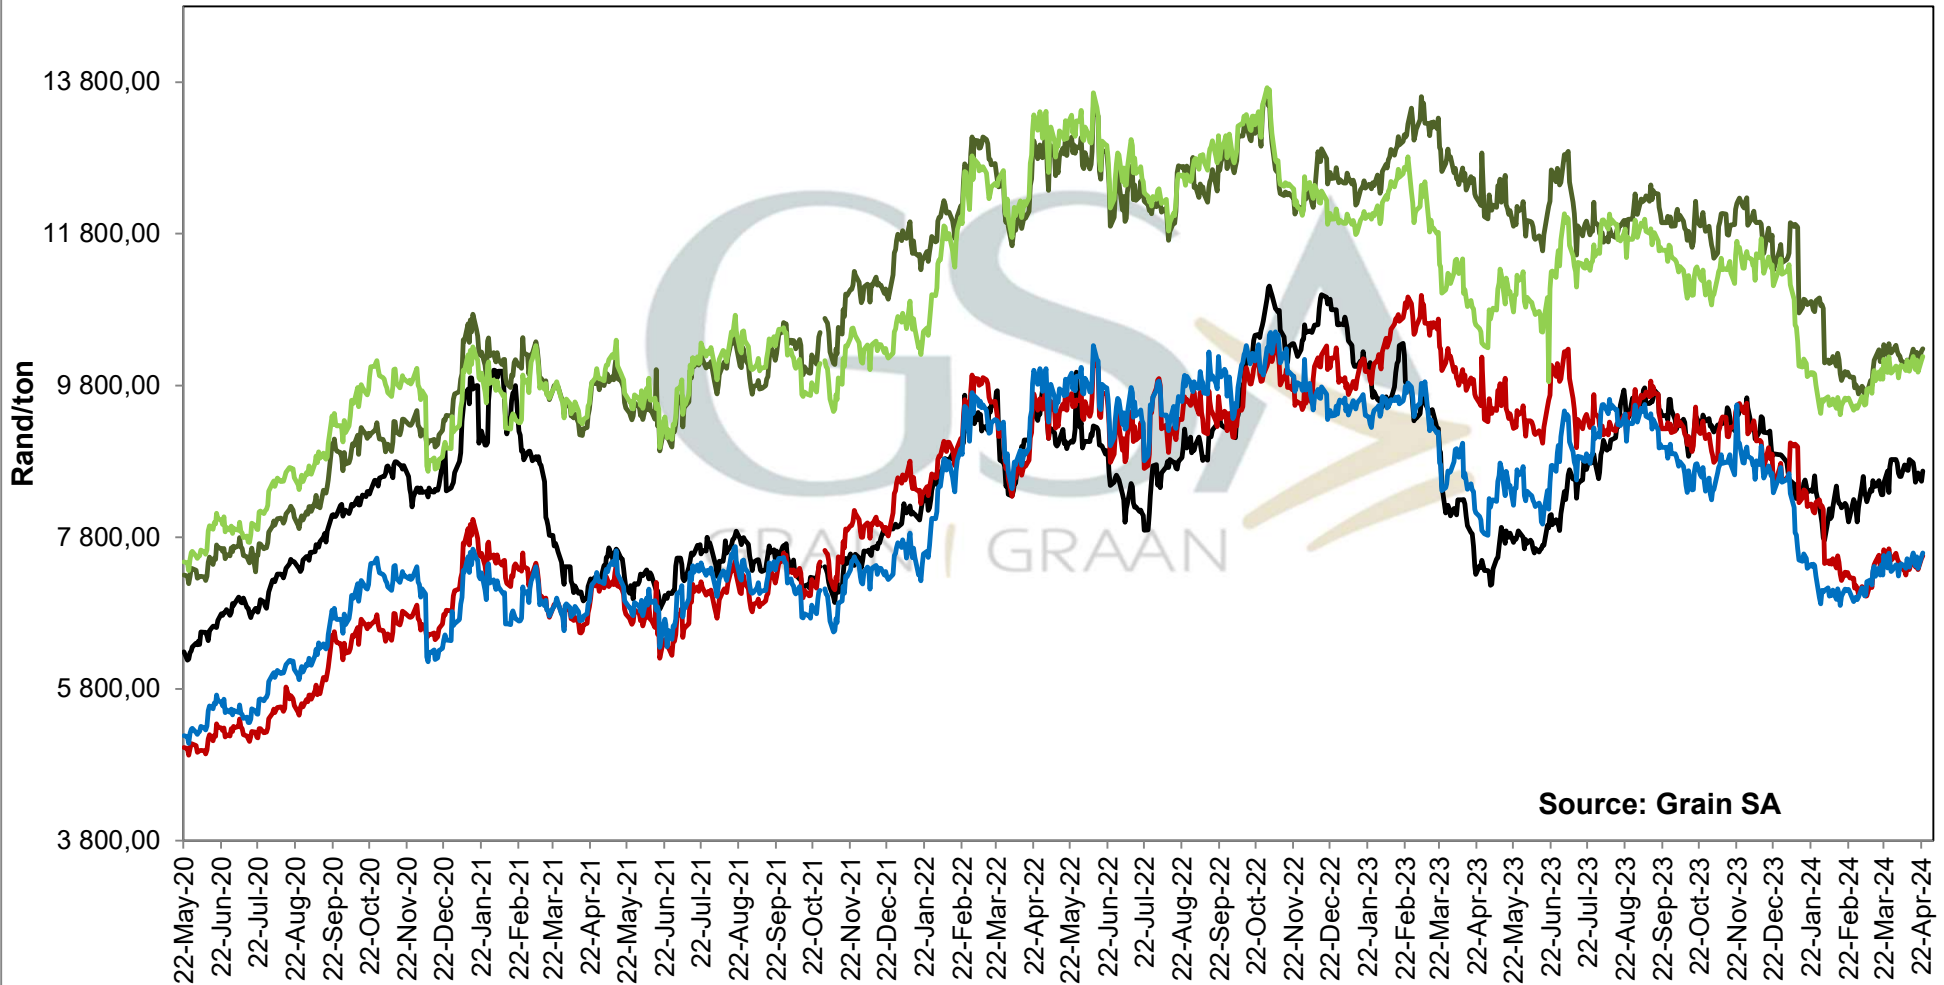

PRICES OF EU SUNFLOWER SEED DELIVERED IN RANDFONTEIN PRYSE VAN EU SONNEBLOMSAAD GELEWER IN RANDFONTEIN

PRICES OF EU SUNFLOWER SEED DELIVERED IN RANDFONTEIN PRYSE VAN EU SONNEBLOMSAAD GELEWER IN RANDFONTEIN

PRICES OF WHOLE SOYBEANS DELIVERED IN RANDFONTEIN PRYSE VAN HEEL SOJABONE GELEWER IN RANDFONTEIN

Source: Grain SA

— SAFEX Sojabone / Soybeans

— Argentiniese Invoer Pariteit / Argentinian Import Parity

— Brazil Uitvoer Pariteit / Brazilian Export Parity

— Argentiniese Uitvoer Pariteit / Argentinian Export Parity

— Brazil Invoer Pariteit / Brazil Import Parity

**PRICES OF SOYBEAN SEED DELIVERED IN RANDFONTEIN
 PRYSE VAN SOJABOONSAAD GELEWER IN RANDFONTEIN**