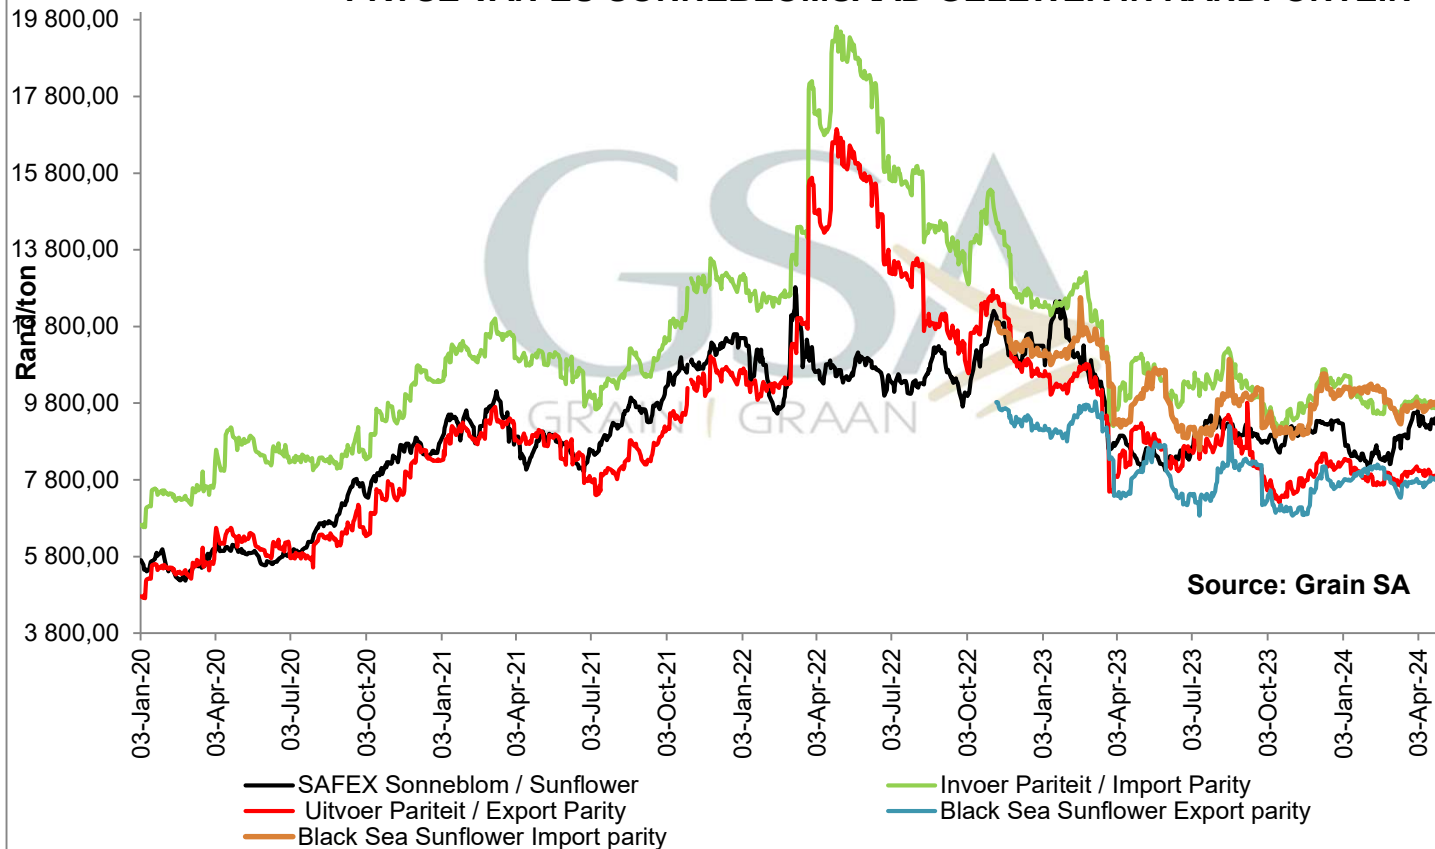

PRICES OF EU SUNFLOWER SEED DELIVERED IN RANDFONTEIN PRYSE VAN EU SONNEBLOMSAAD GELEWER IN RANDFONTEIN

PRICES OF EU SUNFLOWER SEED DELIVERED IN RANDFONTEIN PRYSE VAN EU SONNEBLOMSAAD GELEWER IN RANDFONTEIN

PRICES OF WHOLE SOYBEANS DELIVERED IN RANDFONTEIN PRYSE VAN HEEL SOJABONE GELEWER IN RANDFONTEIN

Source: Grain SA

— SAFEX Sojabone / Soybeans

— Argentiniese Invoer Pariteit / Argentinian Import Parity

— Brazil Uitvoer Pariteit / Brazilian Export Parity

— Argentiniese Uitvoer Pariteit / Argentinian Export Parity

— Brazil Invoer Pariteit / Brazil Import Parity

**PRICES OF SOYBEAN SEED DELIVERED IN RANDFONTEIN
 PRYSE VAN SOJABOONSAAD GELEWER IN RANDFONTEIN**