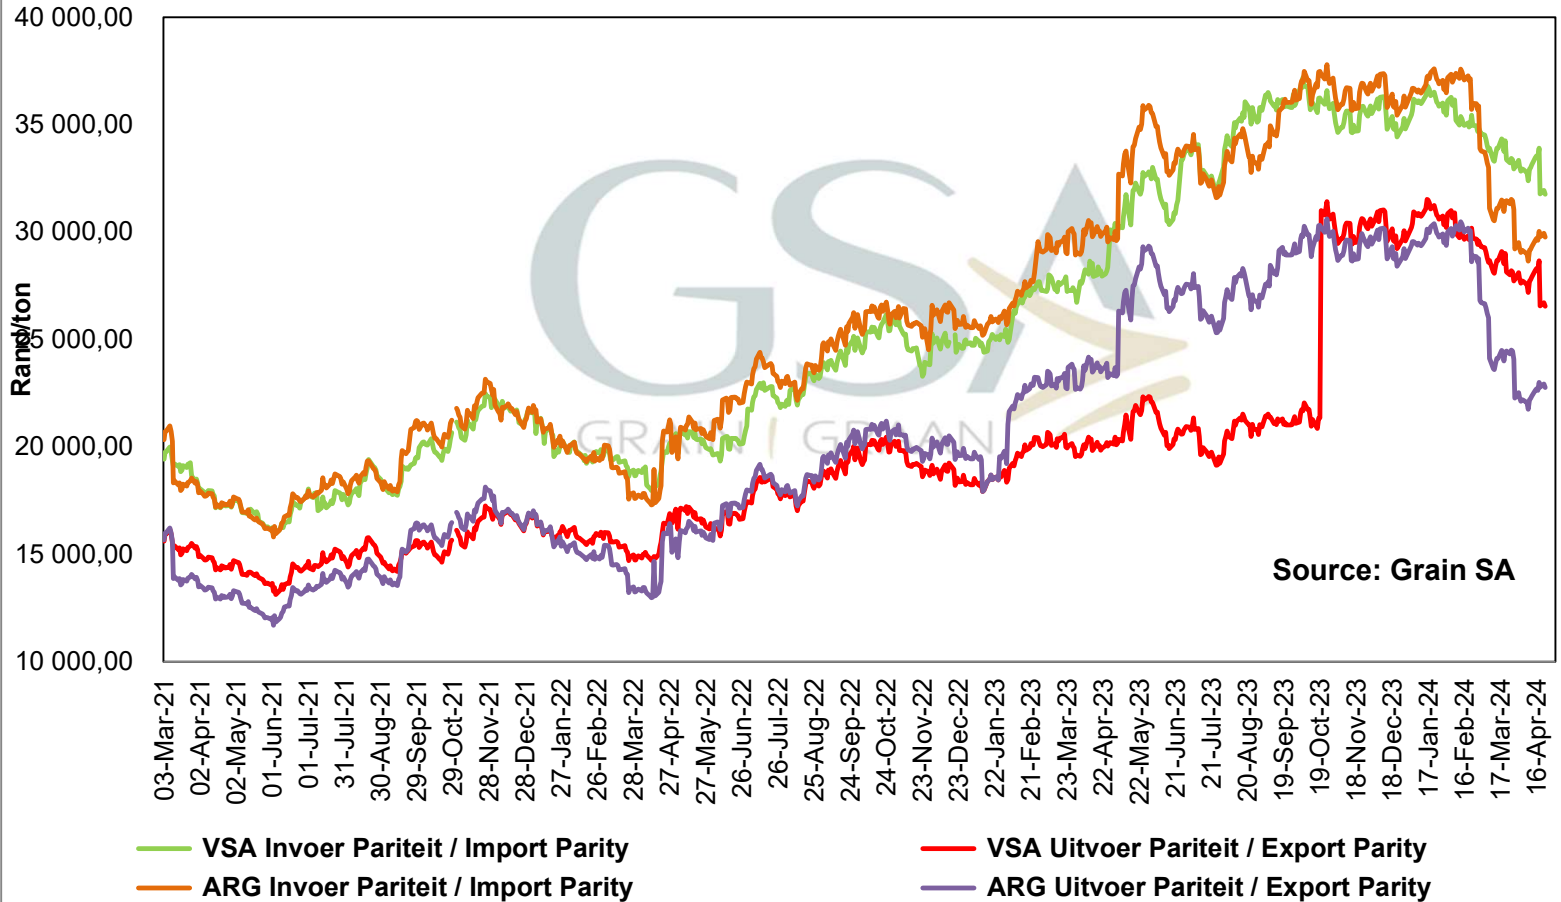

**PRODUCER PARITY PRICES OF PROCESSED AND GRADED CHOICE GRADE
GROUNDNUTS (40/50) PRODUSENTE PARITEITSPRYSE VAN UITGEDOPE EN
GESORTEERDE KEURGRAAD GRONDBONE MET 'N PITGROOTTE VAN 40/50**