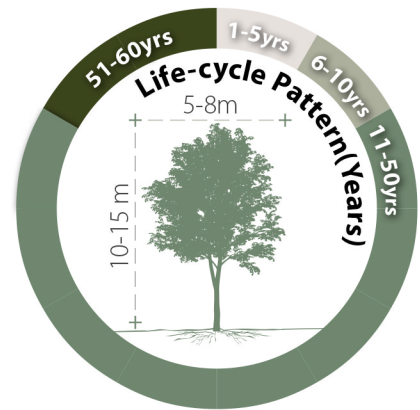

Family: BORAGINACEAE Heat Tolerance: Moderate

Special Properties : Fruits attractive to wildlife

Flowers

Tree Bark

- Propagation to Seedling
- Sapling to Semi-mature
- Mature
- Senescence

Feature

Ecological Value	Ornamental	Shade Cast