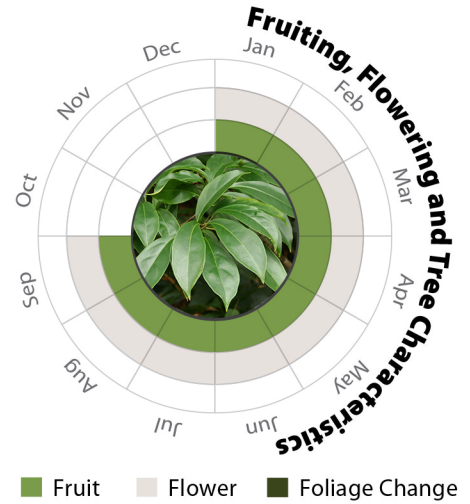

Family: BORAGINACEAE Heat Tolerance: Moderate

Special Properties : Fruits attractive to wildlife

Flowers

Tree Bark

- Propagation to Seedling
- Sapling to Semi-mature
- Mature
- Senescence

Feature

Ecological Value	Ornamental	Shade Cast