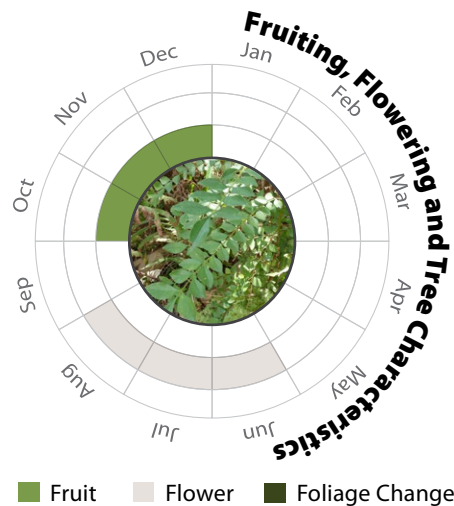

# Zanthoxylum avicennae

箬欖花椒, 箬欖

Recommended Street Types

## General Information

Native Exotic Evergreen Deciduous Partial Shade Full Sun

**Family:** RUTACEAE **Heat Tolerance:** Moderate  
**Special Properties :** Fruits attractive to wildlife;  
 Larval food of butterflies; Tree trunk and branches has thorns

Tree Bark

- Propagation to Seedling
- Sapling to Semi-mature
- Mature
- Senescence

## Feature

Ecological Value	Ornamental	Shade Cast