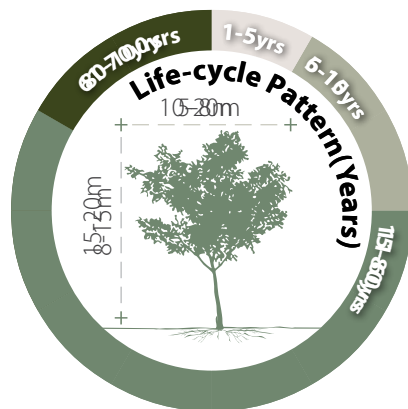

## General Information

Native Exotic Evergreen Deciduous Partial Shade Full Sun

**Family:** RUTACEAE **Heat Tolerance:** Moderate  
**Special Properties :** Fruits attractive to wildlife;  
 Larval food of butterflies; Tree trunk and branches has thorns

Tree Bark

- Propagation to Seedling
- Sapling to Semi-mature
- Mature
- Senescence